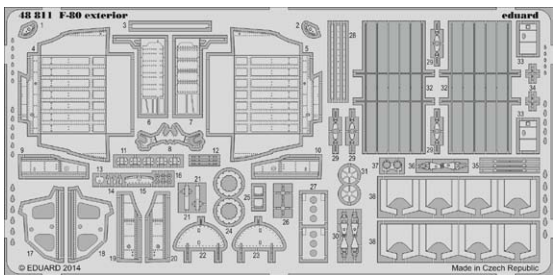

48810 F-80 landing flaps 1/48 Hobby Boss

48811 F-80 exterior 1/48 Hobby Boss

49679 MiG-23ML Flogger G interior S.A. 1/48 Trumpeter

49685 F-80 interior S.A. 1/48 Hobby Boss

53116 USN officers WWII S.A. 1/200