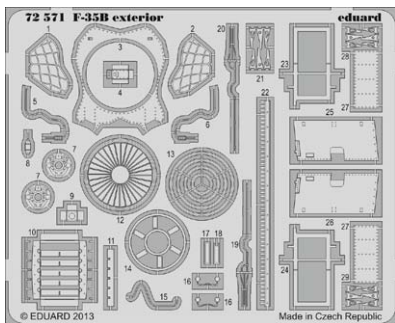

- 72571 F-35B exterior
- 73489 F-35B interior S.A.
- CX347 F-35B
- 73008 Remove Before Flight