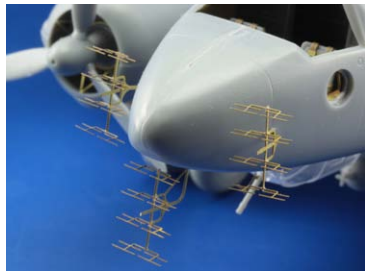

72579 Fw 200C exterior 1/72 Trumpeter