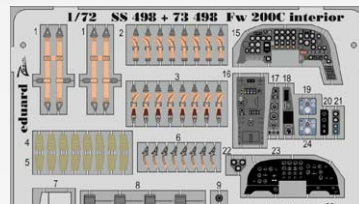

DETAIL

33138 Spitfire Mk.II interior S.A.
1/32 Revell
(1 part)

DETAIL

FE679 MiG-23ML Flogger G interior
S.A. 1/48 Trumpeter
(1 part)

DETAIL

FE685 F-80 interior S.A.
1/48 Hobby Boss
(1 part)

DETAIL

SS498 Fw 200C interior S.A.
1/72 Trumpeter
(1 part)