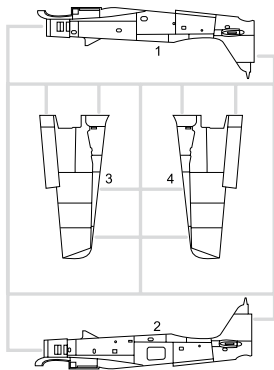

Fw 190A-5

ProfiPACK
edition

1/48 scale

eduard

Repeated reedition of a succesful kit.
German WWII fighter plane in 1/48.

BASIC INFO:

NAME: Fw 190A-5

CAT. NO.: 8174 **REEDICE**

SCALE: 1/48

RANGE: ProfiPACK

CONTENTS:

SPRUES: 7 (Eduard)

PE-SETS: 2 (1 colour)

PAINTING MASK: 1

MARKINGS: 4

DECALS: Eduard

BRASSIN: NO

RELATED PRODUCTS:

D48012 Fw 190A stencils (Decals)

648070 MG 131 mount for Fw 190A/F (Brassin)

648065 MG 131 for Fw 190 (Brassin)

A>

D>

N>

L>

I>

PLASTIC PARTS

J>

K>

eduard
MASK

PE - PHOTO ETCHED DETAIL PARTS