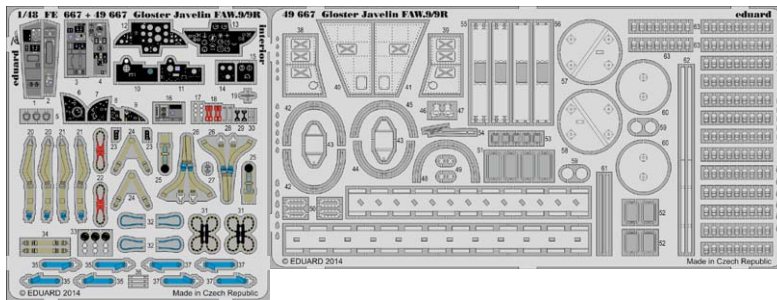

- 48742 Gloster Javelin FAW.9/9R air brakes
- 48796 Gloster Javelin FAW.9/9R undercarriage
- 49667 Gloster Javelin FAW.9/9R S.A.
- EX411 Gloster Javelin FAW.9/9R
- 49009 Remove Before Flight

BIG7285 F-35B 1/72 FUJIMI