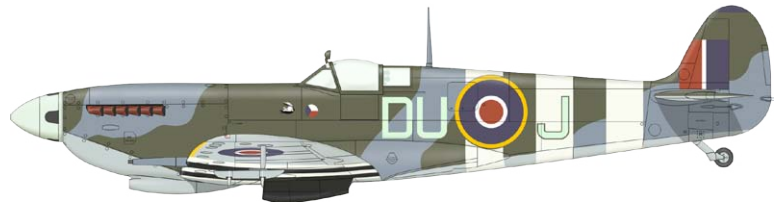

British fighter plane Spitfire Mk.IX
in a Limited Edition related to D-Day fighter support to invasive troops in June 1944.
The kit allows to build either Mk.IXc late or Mk.IXe variant.

BASIC INFO:

NAME: Spitfire Mk.IX

CAT. NO.: 1191

SCALE: 1/48

RANGE: Limited edition

CONTENTS:

SPRUES: 5 (Eduard)

PE-SETS: 2

PAINTING MASK: 1

MARKING: 5

DECALS: Cartograf, Eduard (stencils)

BRASSIN: 500lb bomb set

RELATED PRODUCTS:

- 648098 Spitfire wheels - 5 spoke
- 648099 Spitfire exhaust stacks fish-tail
- 648100 Spitfire Mk.IX cockpit
- 648108 Spitfire drop tank
- 648109 Spitfire 500lb bomb set
- 648115 Spitfire wheels - 4 spoke
- 648116 Spitfire 90gal slipper tank
- 648113 Spitfire Mk.IX gun bay
- 648118 Spitfire wheels - 4 spoke w/pattern
- 648119 Spitfire wheels - 5 spoke, smooth tire
- 648120 Spitfire - radio compartment
- 648121 Spitfire - exhaust stacks rounded
- 648124 Spitfire undercarriage legs BRONZE
- 648112 Spitfire Mk.IX engine

plastic parts