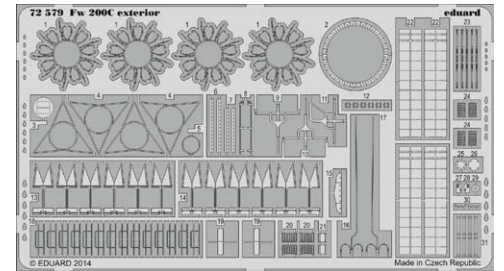

72579 Fw 200C exterior 1/72 Trumpeter