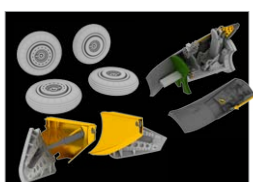

BIGSIN

SIN67203 MiG-15
1/72 Eduard

DETAIL