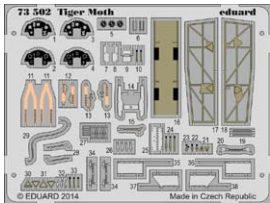

73502 Tiger Moth 1/72 Airfix