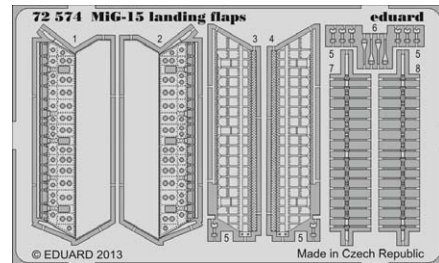

- photo-etched landing flaps,
- photo-etched exterior,
- wheels,
- air brakes,
- cockpit.

(for MiG-15bis please check BIG SIN No. SIN67202).

All sets included in this BIG ED are available separately, but with every BIG SIN set you save up to 30%.