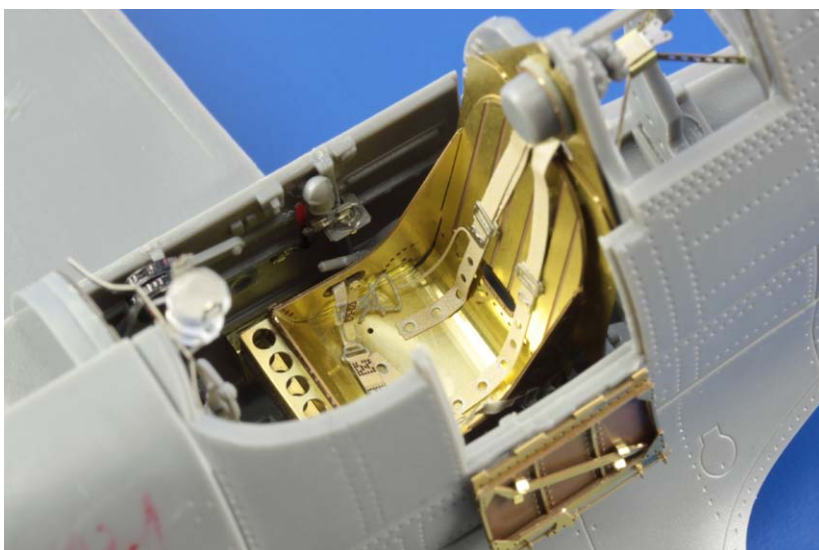

48810 F-80 landing flaps 1/48 Hobby Boss

48811 F-80 exterior 1/48 Hobby Boss

49679 MiG-23ML Flogger G interior S.A. 1/48 Trumpeter

49685 F-80 interior S.A. 1/48 Hobby Boss

53116 USN officers WWII S.A. 1/200