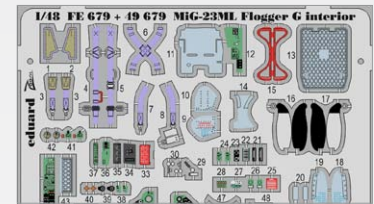

FE679 MiG-23ML Flogger G interior
S.A. 1/48 Trumpeter
(1 part)

DETAIL