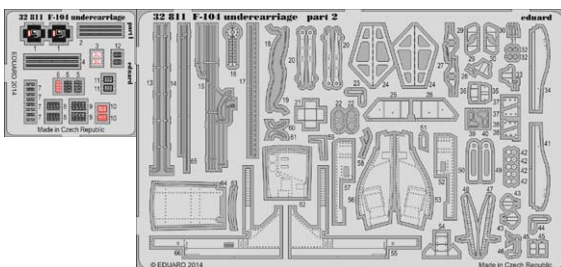

BIG3339 F-104G 1/32 ITALERI

- 32348 F-104G exterior
- 32805 F-104G seatbelts
- 32803 F-104G interior S.A.
- 32811 F-104G undercarriage
- JX163 F-104G/S
- 32501 Remove Before Flight