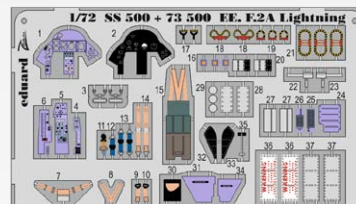

SS500 EE F.2A Lightning interior S.A.
1/72 Airfix
(1 part)

DETAIL