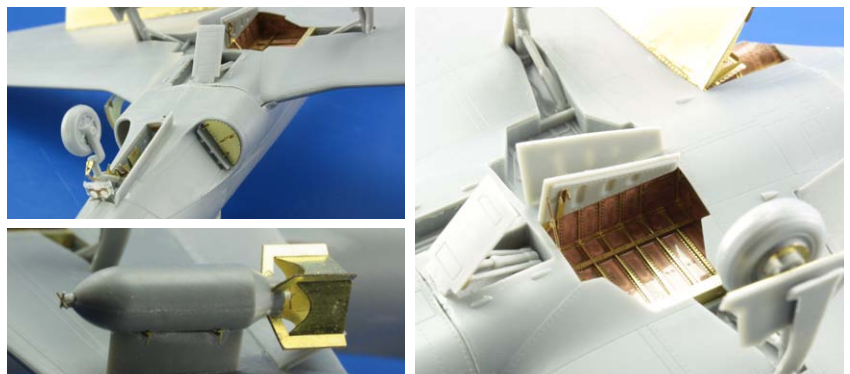

48810 F-80 landing flaps 1/48 Hobby Boss

48811 F-80 exterior 1/48 Hobby Boss

49679 MiG-23ML Flogger G interior S.A. 1/48 Trumpeter

49685 F-80 interior S.A. 1/48 Hobby Boss

53116 USN officers WWII S.A. 1/200