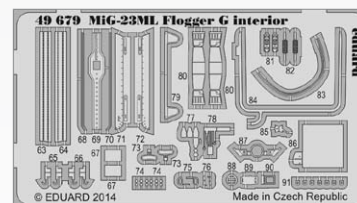

49679 MiG-23ML Flogger G interior
S.A. 1/48 Trumpeter
(1 part)

DETAIL

NO PREVIEW

36274 M-985 HEMTT Armament
1/48 Italeri
(1 part)

DETAIL