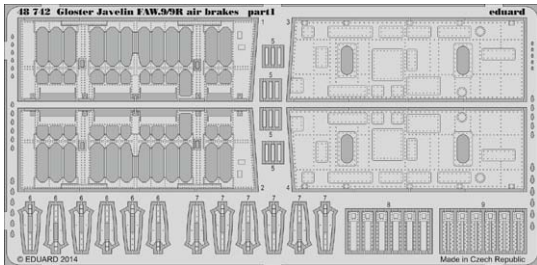

BIG49103 GLOSTER JAVELIN FAW.9/9R 1/48 AIRFIX