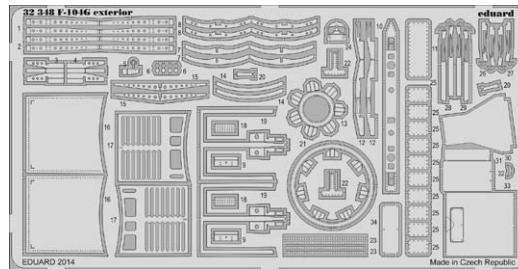

BIG3339 F-104G 1/32 ITALERI

- 32348 F-104G exterior
- 32805 F-104G seatbelts
- 32803 F-104G interior S.A.
- 32811 F-104G undercarriage
- JX163 F-104G/S
- 32501 Remove Before Flight