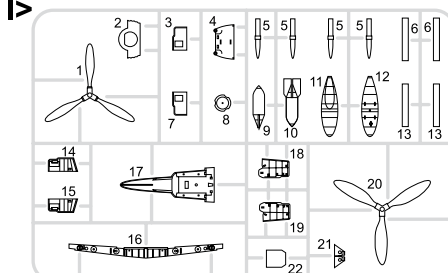

Fw 190A-5

ProfiPACK
edition

1/48 scale

eduard

Repeated reedition of a succesful kit.
German WWII fighter plane in 1/48.

BASIC INFO:

NAME: Fw 190A-5

CAT. NO.: 8174 **REEDICE**

SCALE: 1/48

RANGE: ProfiPACK

CONTENTS:

SPRUES: 7 (Eduard)

PE-SETS: 2 (1 colour)

PAINTING MASK: 1

MARKINGS: 4

DECALS: Eduard

BRASSIN: NO

RELATED PRODUCTS:

D48012 Fw 190A stencils (Decals)

648070 MG 131 mount for Fw 190A/F (Brassin)

648065 MG 131 for Fw 190 (Brassin)

A>

D>

N>

L>

I>

PLASTIC PARTS

J>

K>

eduard
MASK

PE - PHOTO ETCHED DETAIL PARTS