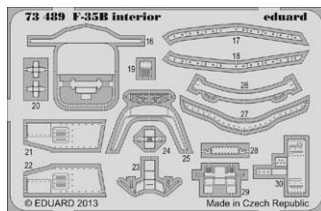

BIG49103 GLOSTER JAVELIN FAW.9/9R 1/48 AIRFIX

- 48742 Gloster Javelin FAW.9/9R air brakes
- 48796 Gloster Javelin FAW.9/9R undercarriage
- 49667 Gloster Javelin FAW.9/9R S.A.
- EX411 Gloster Javelin FAW.9/9R
- 49009 Remove Before Flight

BIG7285 F-35B 1/72 FUJIMI

- 72571 F-35B exterior
- 73489 F-35B interior S.A.
- CX347 F-35B
- 73008 Remove Before Flight