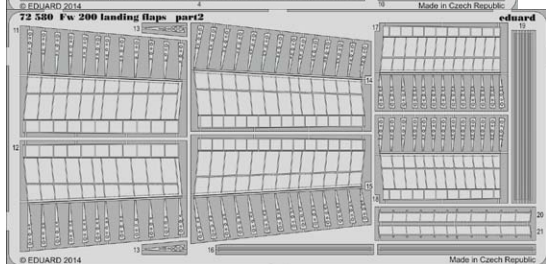

72580 Fw 200 landing flaps 1/72 Trumpeter