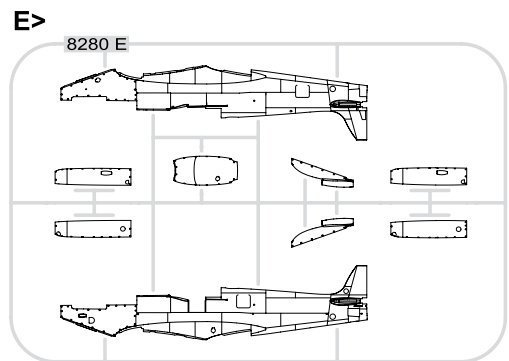

British WWII fighter, released in Weekend Edition

BASIC INFO:

NAME: Spitfire Mk.IXe

CAT. NO.: 84138

SCALE: 1/48

RANGE: Weekend

CONTENTS:

SPRUES: 5 (Eduard)

PE-SETS: NO

PAINTING MASK: NO

MARKING: 1

DECALS: Eduard

RELATED PRODUCTS:

- 648098 Spitfire wheels - 5 spoke
- 648099 Spitfire exhaust stacks fishtail
- 648100 Spitfire Mk.IX cockpit
- 648108 Spitfire drop tank
- 648109 Spitfire 500lb bomb set
- 648115 Spitfire wheels - 4 spoke
- 648116 Spitfire 90gal slipper tank
- 648113 Spitfire Mk.IX gun bay
- 648118 Spitfire wheels - 4 spoke w/pattern
- 648119 Spitfire wheels - 5 spoke, smooth tire
- 648120 Spitfire - radio compartment
- 648121 Spitfire - exhaust stacks rounded
- 648124 Spitfire undercarriage legs BRONZE
- 648112 Spitfire Mk.IX engine

plastic parts