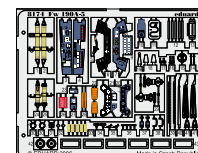

K>

eduard
MASK

PE - PHOTO ETCHED DETAIL PARTS

British WWII fighter, released in Weekend Edition

BASIC INFO:

NAME: Spitfire Mk.IXe

CAT. NO.: 84138

SCALE: 1/48