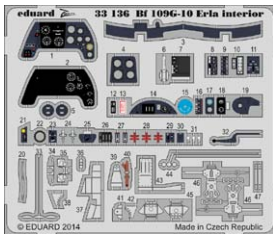

33136 Bf 109G-10 Erla interior S.A.
1/32 Revell