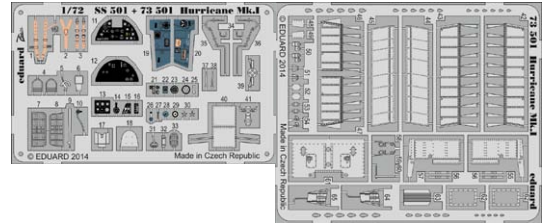

72579 Fw 200C exterior 1/72 Trumpeter

72580 Fw 200 landing flaps 1/72 Trumpeter

73021 Remove Before Flight SUPERFABRIC 1/72

73501 Hurricane Mk.I S.A. 1/72 Airfix

73498 Fw 200C interior S.A. 1/72 Trumpeter