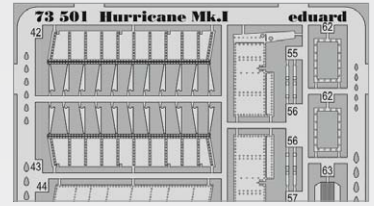

73501 Hurricane Mk.I S.A.
1/72 Airfix
(1 part)

DETAIL