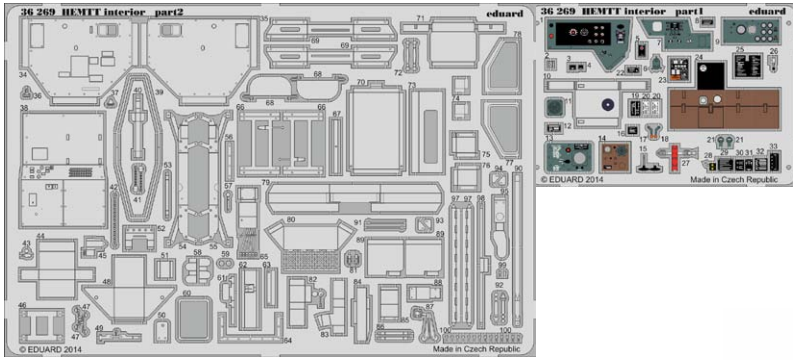

48810 F-80 landing flaps 1/48 Hobby Boss

48811 F-80 exterior 1/48 Hobby Boss

49679 MiG-23ML Flogger G interior S.A. 1/48 Trumpeter

49685 F-80 interior S.A. 1/48 Hobby Boss

53116 USN officers WWII S.A. 1/200