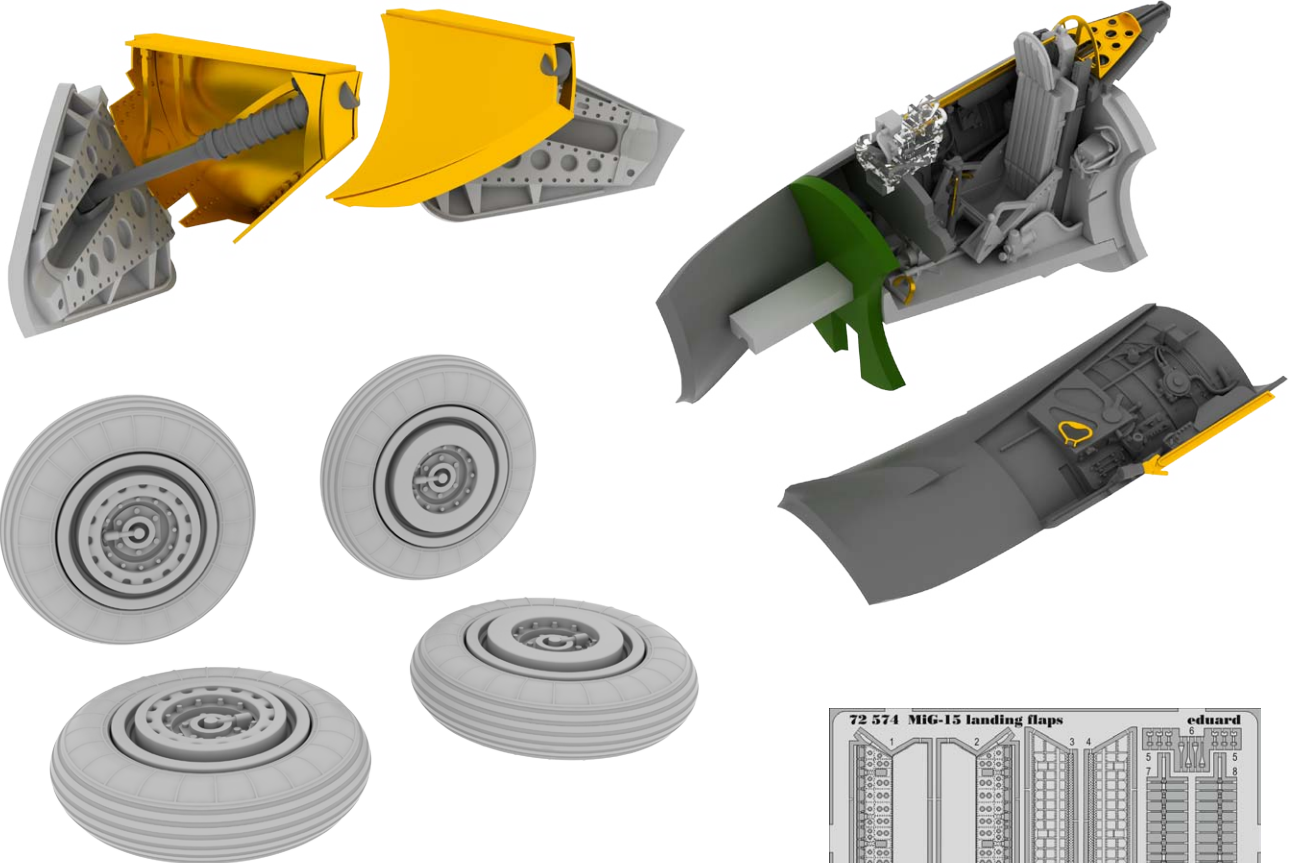

- photo-etched landing flaps,
- photo-etched exterior,
- wheels,
- air brakes,
- cockpit.

(for MiG-15bis please check BIG SIN No. SIN67202).

All sets included in this BIG ED are available separately, but with every BIG SIN set you save up to 30%.