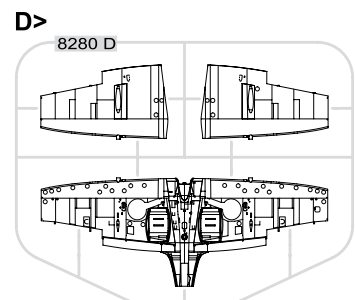

British fighter plane Spitfire Mk.IX
in a Limited Edition related to D-Day fighter support to invasive troops in June 1944.
The kit allows to build either Mk.IXc late or Mk.IXe variant.

BASIC INFO:

NAME: Spitfire Mk.IX

CAT. NO.: 1191

SCALE: 1/48

RANGE: Limited edition

CONTENTS:

SPRUES: 5 (Eduard)

PE-SETS: 2

PAINTING MASK: 1

MARKING: 5

DECALS: Cartograf, Eduard (stencils)

BRASSIN: 500lb bomb set

RELATED PRODUCTS:

- 648098 Spitfire wheels - 5 spoke
- 648099 Spitfire exhaust stacks fish-tail
- 648100 Spitfire Mk.IX cockpit
- 648108 Spitfire drop tank
- 648109 Spitfire 500lb bomb set
- 648115 Spitfire wheels - 4 spoke
- 648116 Spitfire 90gal slipper tank
- 648113 Spitfire Mk.IX gun bay
- 648118 Spitfire wheels - 4 spoke w/pattern
- 648119 Spitfire wheels - 5 spoke, smooth tire
- 648120 Spitfire - radio compartment
- 648121 Spitfire - exhaust stacks rounded
- 648124 Spitfire undercarriage legs BRONZE
- 648112 Spitfire Mk.IX engine

plastic parts

eduard
BRASSIN