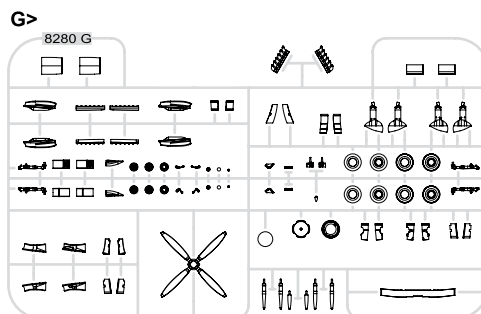

British fighter plane Spitfire Mk.IX
in a Limited Edition related to D-Day fighter support to invasive troops in June 1944.
The kit allows to build either Mk.IXc late or Mk.IXe variant.

BASIC INFO:

NAME: Spitfire Mk.IX

CAT. NO.: 1191

SCALE: 1/48

RANGE: Limited edition

CONTENTS:

SPRUES: 5 (Eduard)

PE-SETS: 2

PAINTING MASK: 1

MARKING: 5

DECALS: Cartograf, Eduard (stencils)

BRASSIN: 500lb bomb set

RELATED PRODUCTS:

- 648098 Spitfire wheels - 5 spoke
- 648099 Spitfire exhaust stacks fish-tail
- 648100 Spitfire Mk.IX cockpit
- 648108 Spitfire drop tank
- 648109 Spitfire 500lb bomb set
- 648115 Spitfire wheels - 4 spoke
- 648116 Spitfire 90gal slipper tank
- 648113 Spitfire Mk.IX gun bay
- 648118 Spitfire wheels - 4 spoke w/pattern
- 648119 Spitfire wheels - 5 spoke, smooth tire
- 648120 Spitfire - radio compartment
- 648121 Spitfire - exhaust stacks rounded
- 648124 Spitfire undercarriage legs BRONZE
- 648112 Spitfire Mk.IX engine

plastic parts

eduard
BRASSIN