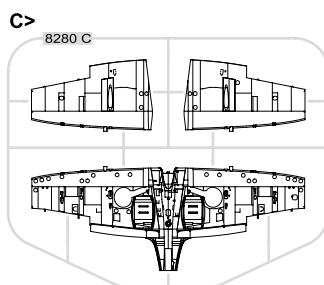

British fighter plane Spitfire Mk.IX
in a Limited Edition related to D-Day fighter support to invasive troops in June 1944.
The kit allows to build either Mk.IXc late or Mk.IXe variant.

BASIC INFO:

NAME: Spitfire Mk.IX

CAT. NO.: 1191

SCALE: 1/48

RANGE: Limited edition

CONTENTS:

SPRUES: 5 (Eduard)

PE-SETS: 2

PAINTING MASK: 1

MARKING: 5

DECALS: Cartograf, Eduard (stencils)

BRASSIN: 500lb bomb set

RELATED PRODUCTS:

- 648098 Spitfire wheels - 5 spoke
- 648099 Spitfire exhaust stacks fish-tail
- 648100 Spitfire Mk.IX cockpit
- 648108 Spitfire drop tank
- 648109 Spitfire 500lb bomb set
- 648115 Spitfire wheels - 4 spoke
- 648116 Spitfire 90gal slipper tank
- 648113 Spitfire Mk.IX gun bay
- 648118 Spitfire wheels - 4 spoke w/pattern
- 648119 Spitfire wheels - 5 spoke, smooth tire
- 648120 Spitfire - radio compartment
- 648121 Spitfire - exhaust stacks rounded
- 648124 Spitfire undercarriage legs BRONZE
- 648112 Spitfire Mk.IX engine

plastic parts

eduard
BRASSIN