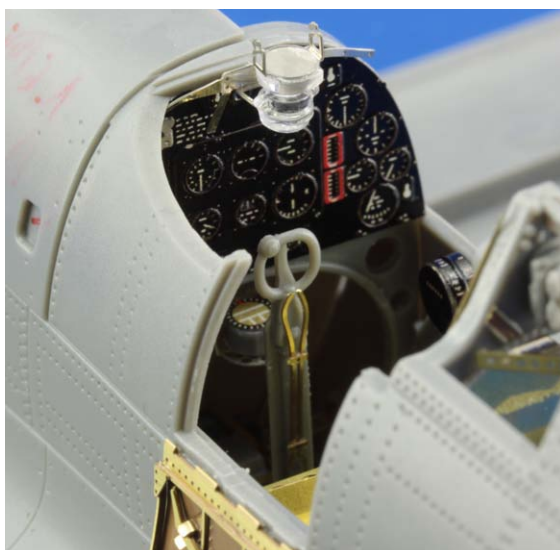

48810 F-80 landing flaps 1/48 Hobby Boss

48811 F-80 exterior 1/48 Hobby Boss

49679 MiG-23ML Flogger G interior S.A. 1/48 Trumpeter

49685 F-80 interior S.A. 1/48 Hobby Boss

53116 USN officers WWII S.A. 1/200