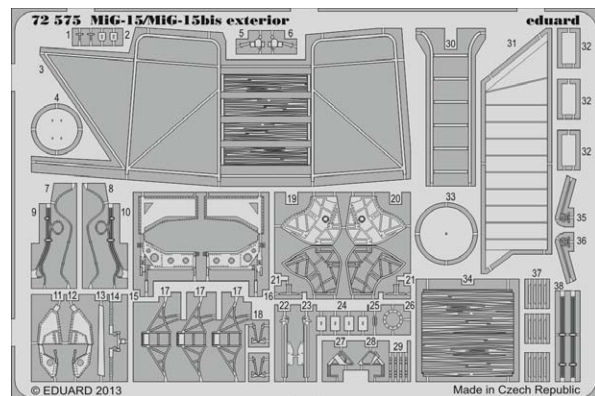

648143 R-77 / AA-12 Ader 1/48

4 pcs of soviet R-77 / AA-12 Adder missiles with racks (medium range air-to-air missiles, active radar-guided). Decals included.

SIN67203 MiG-15 1/72 Eduard

Collection of 5 individual sets for Eduard 1/72 MiG-15.

- photo-etched landing flaps,
- photo-etched exterior,
- wheels,
- air brakes,
- cockpit.

(for MiG-15bis please check BIG SIN No. SIN67202).

All sets included in this BIG ED are available separately, but with every BIG SIN set you save up to 30%.