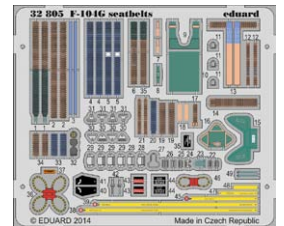

BIG3339 F-104G 1/32 ITALERI

- 32348 F-104G exterior
- 32805 F-104G seatbelts
- 32803 F-104G interior S.A.
- 32811 F-104G undercarriage
- JX163 F-104G/S
- 32501 Remove Before Flight