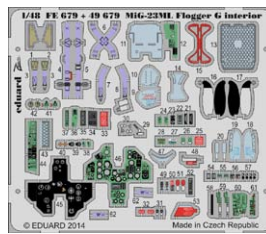

73500 EE. F.2A Lightning S.A. 1/72 Airfix

73502 Tiger Moth 1/72 Airfix

33136 Bf 109G-10 Erla interior S.A.
1/32 Revell

FE679 MiG-23ML Flogger G interior
S.A. 1/48 Trumpeter

FE685 F-80 interior S.A.
1/48 Hobby Boss