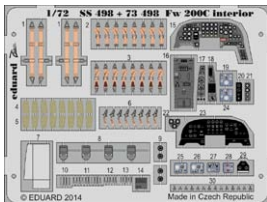

SS498 Fw 200C interior
S.A. 1/72 Trumpeter