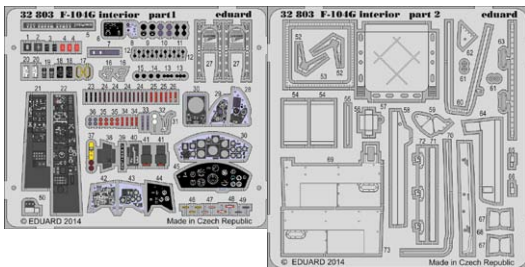

BIG3339 F-104G 1/32 ITALERI

- 32348 F-104G exterior
- 32805 F-104G seatbelts
- 32803 F-104G interior S.A.
- 32811 F-104G undercarriage
- JX163 F-104G/S
- 32501 Remove Before Flight