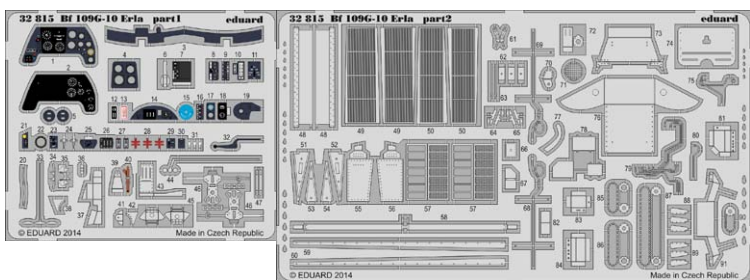

32815 Bf 109G-10 Erla S.A. 1/32 Revell