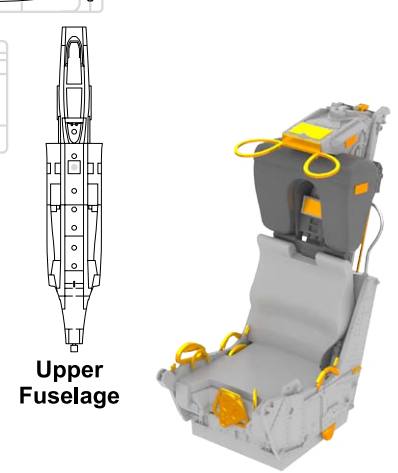

RELATED PRODUCTS:

48779 F-4B airbrakes 1/48 (PE-sets)

Upper Fuselage