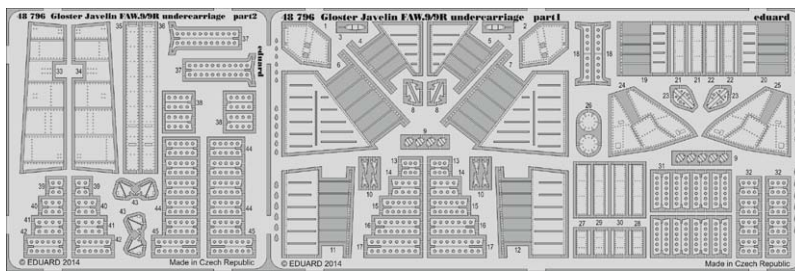

- 48742 Gloster Javelin FAW.9/9R air brakes
- 48796 Gloster Javelin FAW.9/9R undercarriage
- 49667 Gloster Javelin FAW.9/9R S.A.
- EX411 Gloster Javelin FAW.9/9R
- 49009 Remove Before Flight

BIG7285 F-35B 1/72 FUJIMI