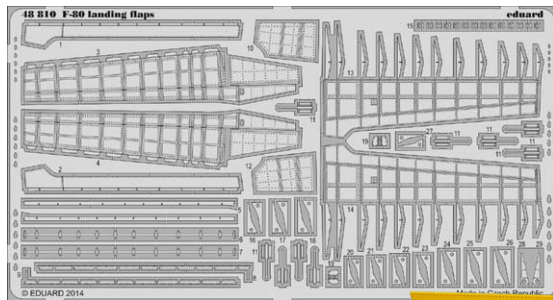

48810 F-80 landing flaps 1/48 Hobby Boss

48811 F-80 exterior 1/48 Hobby Boss

49679 MiG-23ML Flogger G interior S.A. 1/48 Trumpeter

49685 F-80 interior S.A. 1/48 Hobby Boss

53116 USN officers WWII S.A. 1/200