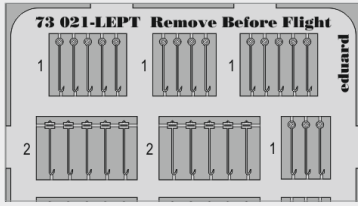

PHOTO-ETCHED SETS

73021 Remove Before Flight SUPER-FABRIC 1/72
(1 part)

DETAIL