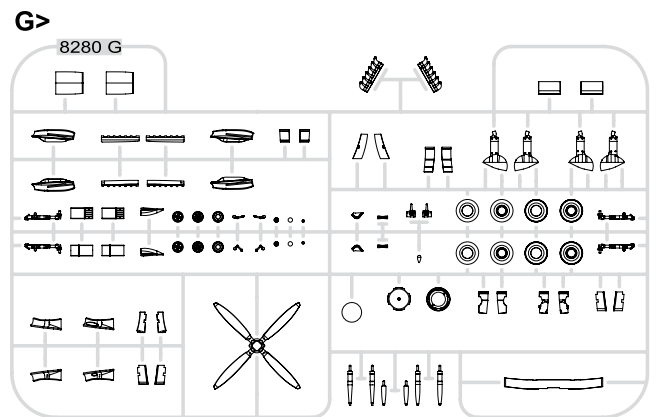

British WWII fighter, released in Weekend Edition

BASIC INFO:

NAME: Spitfire Mk.IXe

CAT. NO.: 84138

SCALE: 1/48

RANGE: Weekend

CONTENTS:

SPRUES: 5 (Eduard)

PE-SETS: NO

PAINTING MASK: NO

MARKING: 1

DECALS: Eduard

RELATED PRODUCTS:

- 648098 Spitfire wheels - 5 spoke
- 648099 Spitfire exhaust stacks fishtail
- 648100 Spitfire Mk.IX cockpit
- 648108 Spitfire drop tank
- 648109 Spitfire 500lb bomb set
- 648115 Spitfire wheels - 4 spoke
- 648116 Spitfire 90gal slipper tank
- 648113 Spitfire Mk.IX gun bay
- 648118 Spitfire wheels - 4 spoke w/pattern
- 648119 Spitfire wheels - 5 spoke, smooth tire
- 648120 Spitfire - radio compartment
- 648121 Spitfire - exhaust stacks rounded
- 648124 Spitfire undercarriage legs BRONZE
- 648112 Spitfire Mk.IX engine

plastic parts