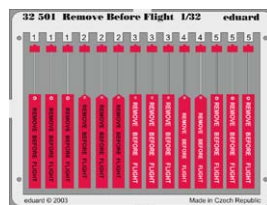

BIG3339 F-104G 1/32 ITALERI

- 32348 F-104G exterior
- 32805 F-104G seatbelts
- 32803 F-104G interior S.A.
- 32811 F-104G undercarriage
- JX163 F-104G/S
- 32501 Remove Before Flight