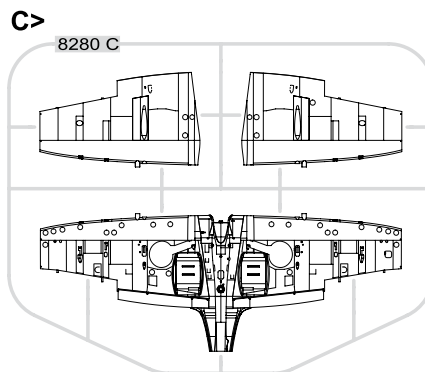

British WWII fighter, released in Weekend Edition

BASIC INFO:

NAME: Spitfire Mk.IXe

CAT. NO.: 84138

SCALE: 1/48

RANGE: Weekend

CONTENTS:

SPRUES: 5 (Eduard)

PE-SETS: NO

PAINTING MASK: NO

MARKING: 1

DECALS: Eduard

RELATED PRODUCTS:

- 648098 Spitfire wheels - 5 spoke
- 648099 Spitfire exhaust stacks fishtail
- 648100 Spitfire Mk.IX cockpit
- 648108 Spitfire drop tank
- 648109 Spitfire 500lb bomb set
- 648115 Spitfire wheels - 4 spoke
- 648116 Spitfire 90gal slipper tank
- 648113 Spitfire Mk.IX gun bay
- 648118 Spitfire wheels - 4 spoke w/pattern
- 648119 Spitfire wheels - 5 spoke, smooth tire
- 648120 Spitfire - radio compartment
- 648121 Spitfire - exhaust stacks rounded
- 648124 Spitfire undercarriage legs BRONZE
- 648112 Spitfire Mk.IX engine

plastic parts