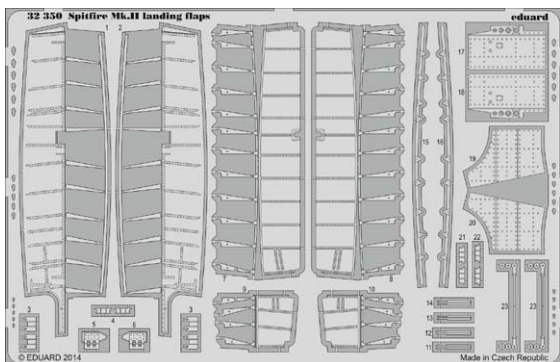

32350 Spitfire Mk.II landing flaps 1/32 Revell