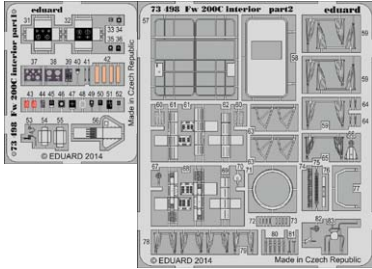

72579 Fw 200C exterior 1/72 Trumpeter

72580 Fw 200 landing flaps 1/72 Trumpeter

73021 Remove Before Flight SUPERFABRIC 1/72

73501 Hurricane Mk.I S.A. 1/72 Airfix

73498 Fw 200C interior S.A. 1/72 Trumpeter