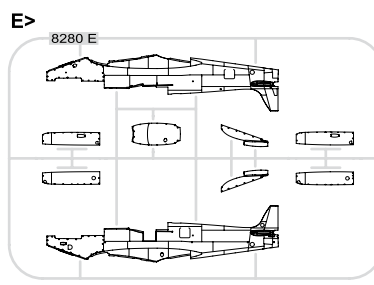

British fighter plane Spitfire Mk.IX
in a Limited Edition related to D-Day fighter support to invasive troops in June 1944.
The kit allows to build either Mk.IXc late or Mk.IXe variant.

BASIC INFO:

NAME: Spitfire Mk.IX

CAT. NO.: 1191

SCALE: 1/48

RANGE: Limited edition

CONTENTS:

SPRUES: 5 (Eduard)

PE-SETS: 2

PAINTING MASK: 1

MARKING: 5

DECALS: Cartograf, Eduard (stencils)

BRASSIN: 500lb bomb set

RELATED PRODUCTS:

- 648098 Spitfire wheels - 5 spoke
- 648099 Spitfire exhaust stacks fish-tail
- 648100 Spitfire Mk.IX cockpit
- 648108 Spitfire drop tank
- 648109 Spitfire 500lb bomb set
- 648115 Spitfire wheels - 4 spoke
- 648116 Spitfire 90gal slipper tank
- 648113 Spitfire Mk.IX gun bay
- 648118 Spitfire wheels - 4 spoke w/pattern
- 648119 Spitfire wheels - 5 spoke, smooth tire
- 648120 Spitfire - radio compartment
- 648121 Spitfire - exhaust stacks rounded
- 648124 Spitfire undercarriage legs BRONZE
- 648112 Spitfire Mk.IX engine

plastic parts

eduard
BRASSIN