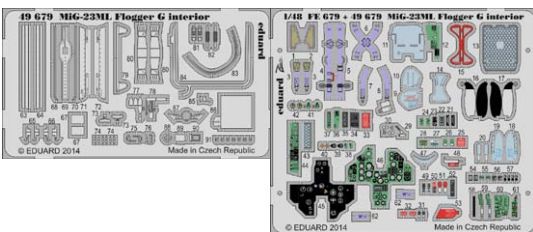

49679 MiG-23ML Flogger G interior S.A. 1/48 Trumpeter