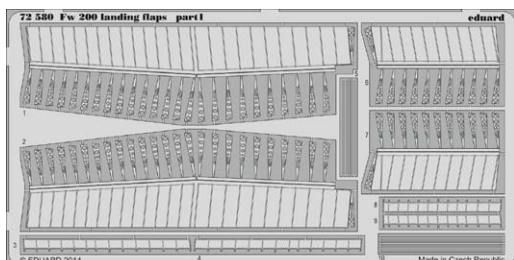

72580 Fw 200 landing flaps 1/72 Trumpeter