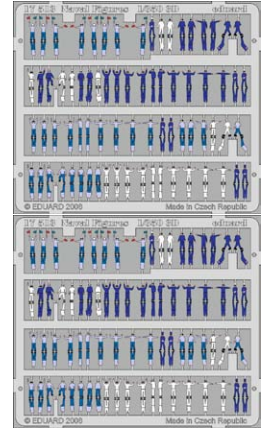

BIG5322 USS CA-35 INDIANAPOLIS 1/350 ACADEMY

- 53101 USS CA-35 Indianapolis
- 53105 USS CA-35 Indianapolis railings
- 17513 Naval Figures US S.A. (2pcs)