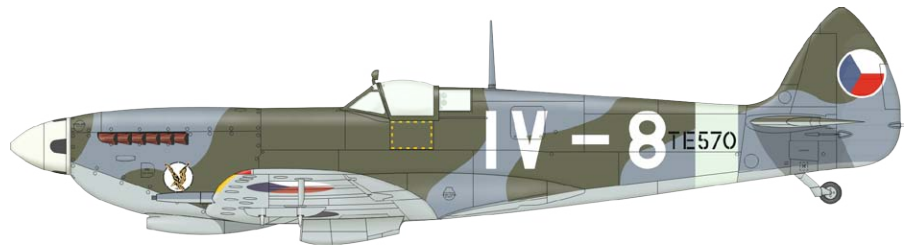

British WWII fighter, released in Weekend Edition

BASIC INFO:

NAME: Spitfire Mk.IXe

CAT. NO.: 84138

SCALE: 1/48

RANGE: Weekend

CONTENTS:

SPRUES: 5 (Eduard)

PE-SETS: NO

PAINTING MASK: NO

MARKING: 1

DECALS: Eduard

RELATED PRODUCTS:

- 648098 Spitfire wheels - 5 spoke
- 648099 Spitfire exhaust stacks fishtail
- 648100 Spitfire Mk.IX cockpit
- 648108 Spitfire drop tank
- 648109 Spitfire 500lb bomb set
- 648115 Spitfire wheels - 4 spoke
- 648116 Spitfire 90gal slipper tank
- 648113 Spitfire Mk.IX gun bay
- 648118 Spitfire wheels - 4 spoke w/pattern
- 648119 Spitfire wheels - 5 spoke, smooth tire
- 648120 Spitfire - radio compartment
- 648121 Spitfire - exhaust stacks rounded
- 648124 Spitfire undercarriage legs BRONZE
- 648112 Spitfire Mk.IX engine

Mk.IXe, IV-8, TE570, Kbely, September 3, 1946

plastic parts