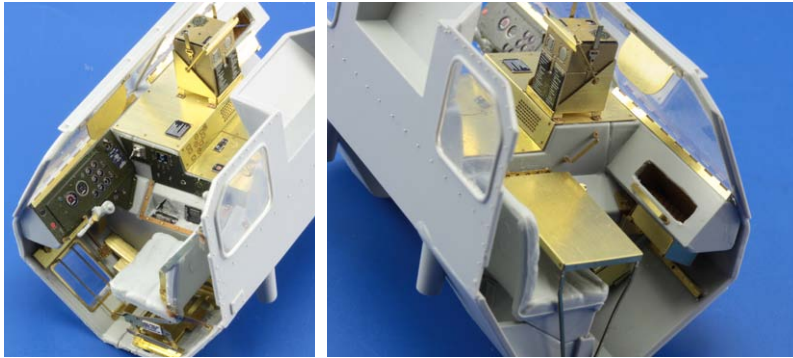

48810 F-80 landing flaps 1/48 Hobby Boss

48811 F-80 exterior 1/48 Hobby Boss

49679 MiG-23ML Flogger G interior S.A. 1/48 Trumpeter

49685 F-80 interior S.A. 1/48 Hobby Boss

53116 USN officers WWII S.A. 1/200