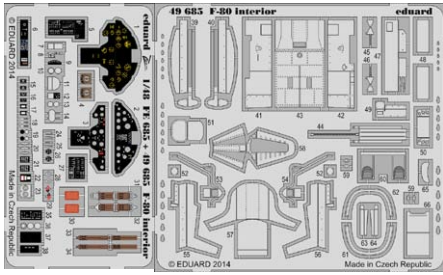

48810 F-80 landing flaps 1/48 Hobby Boss

48811 F-80 exterior 1/48 Hobby Boss

49679 MiG-23ML Flogger G interior S.A. 1/48 Trumpeter

49685 F-80 interior S.A. 1/48 Hobby Boss

53116 USN officers WWII S.A. 1/200