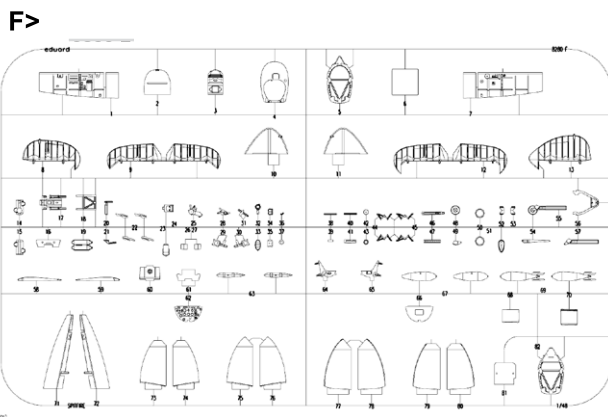

British WWII fighter, released in Weekend Edition

BASIC INFO:

NAME: Spitfire Mk.IXe

CAT. NO.: 84138

SCALE: 1/48

RANGE: Weekend

CONTENTS:

SPRUES: 5 (Eduard)

PE-SETS: NO

PAINTING MASK: NO

MARKING: 1

DECALS: Eduard

RELATED PRODUCTS:

- 648098 Spitfire wheels - 5 spoke
- 648099 Spitfire exhaust stacks fishtail
- 648100 Spitfire Mk.IX cockpit
- 648108 Spitfire drop tank
- 648109 Spitfire 500lb bomb set
- 648115 Spitfire wheels - 4 spoke
- 648116 Spitfire 90gal slipper tank
- 648113 Spitfire Mk.IX gun bay
- 648118 Spitfire wheels - 4 spoke w/pattern
- 648119 Spitfire wheels - 5 spoke, smooth tire
- 648120 Spitfire - radio compartment
- 648121 Spitfire - exhaust stacks rounded
- 648124 Spitfire undercarriage legs BRONZE
- 648112 Spitfire Mk.IX engine

plastic parts