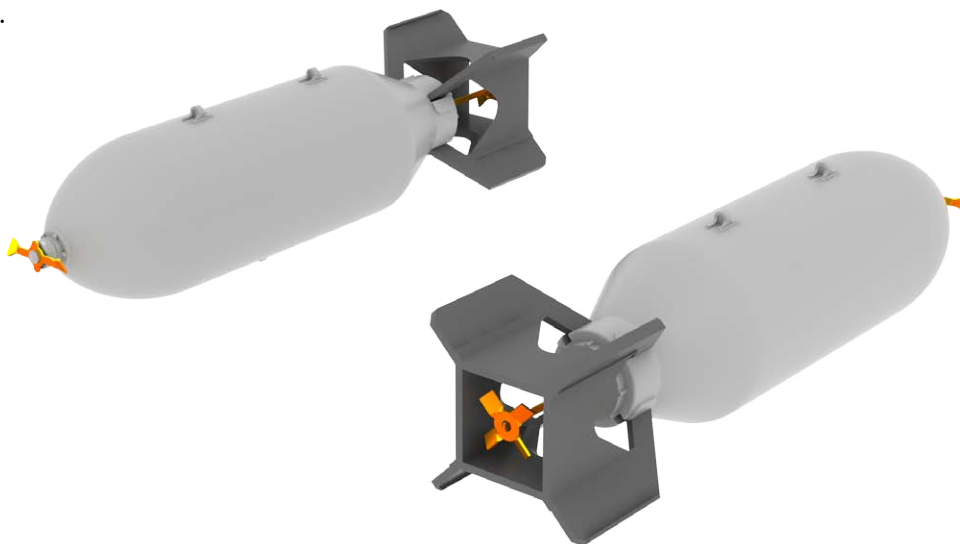

632037 US 500lb bombs 1/32

2 pcs of US WWII 500lb bombs.
Photo-etched details and decals included.