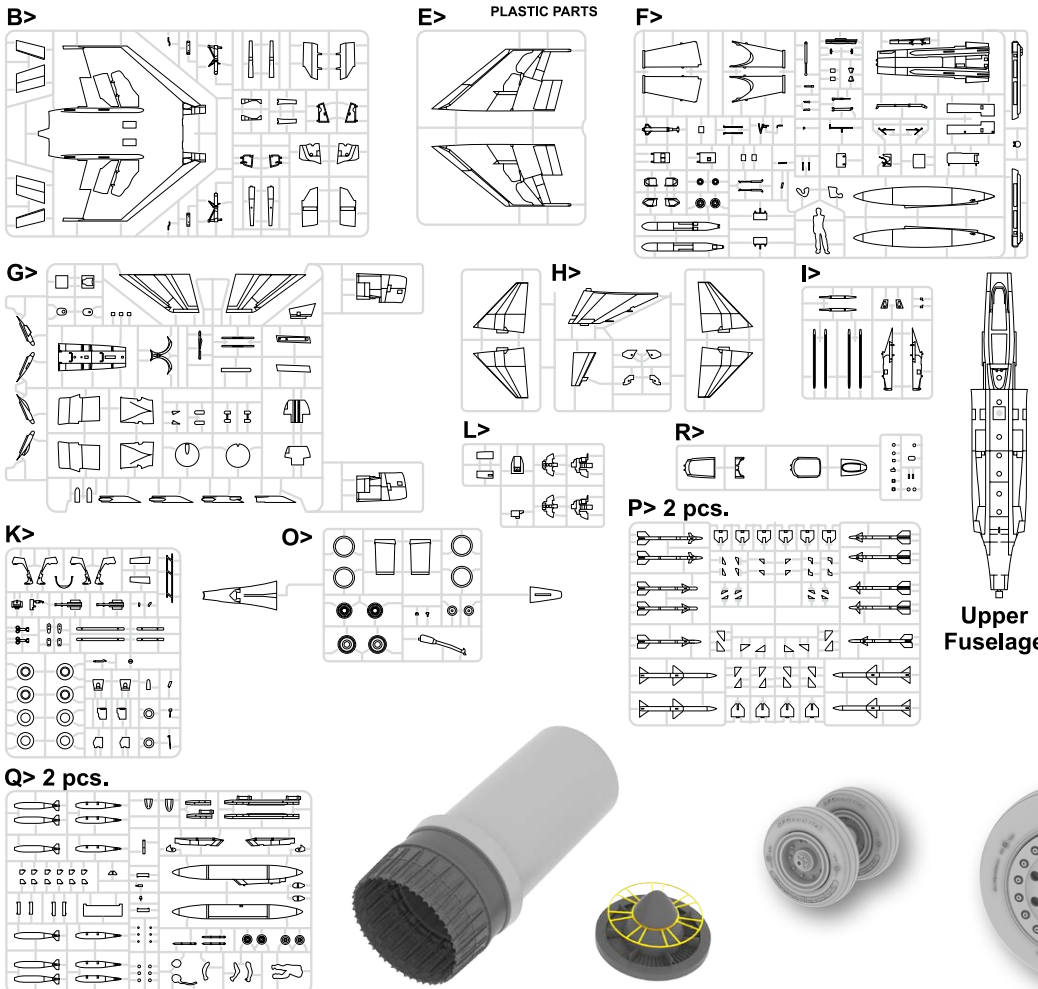

RELATED PRODUCTS:

48779 F-4B airbrakes 1/48 (PE-sets)

Upper Fuselage