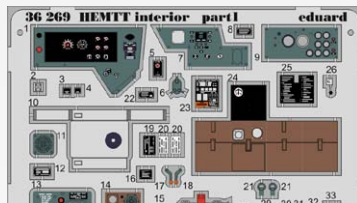

36269 HEMTT interior
1/35 Italeri
(1 part)

DETAIL

NO PREVIEW

36275 Pz.Kpfw. VI Ausf. B Tiger II
upgrade set 1/35 Eduard
(1 part)

DETAIL