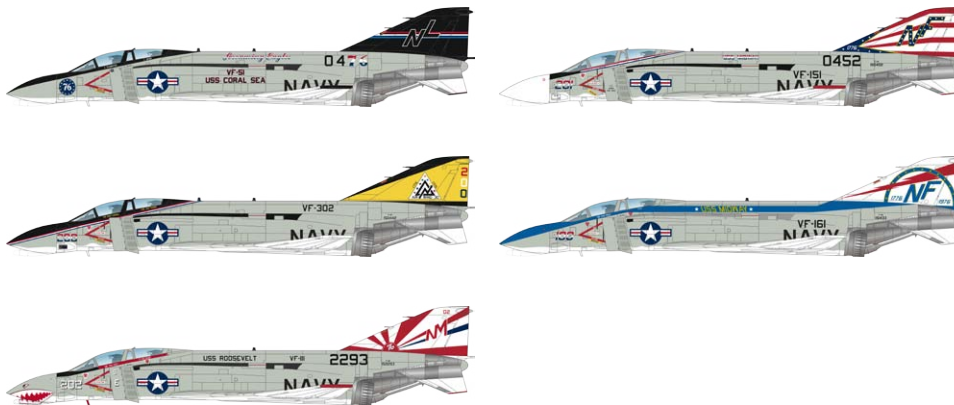

RELATED PRODUCTS:

48779 F-4B airbrakes 1/48 (PE-sets)

Upper Fuselage

British fighter plane Spitfire Mk.IX
 in a Limited Edition related to D-Day fighter support to invasive troops in June 1944.
 The kit allows to build either Mk.IXc late or Mk.IXe variant.