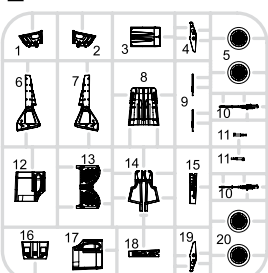

Fw 190A-5

ProfiPACK
edition

1/48 scale

eduard

Repeated reedition of a succesful kit.
German WWII fighter plane in 1/48.

BASIC INFO:

NAME: Fw 190A-5

CAT. NO.: 8174 **REEDICE**

SCALE: 1/48

RANGE: ProfiPACK

CONTENTS:

SPRUES: 7 (Eduard)

PE-SETS: 2 (1 colour)

PAINTING MASK: 1

MARKINGS: 4

DECALS: Eduard

BRASSIN: NO

RELATED PRODUCTS:

D48012 Fw 190A stencils (Decals)

648070 MG 131 mount for Fw 190A/F (Brassin)

648065 MG 131 for Fw 190 (Brassin)

A>

D>

N>

L>

I>

PLASTIC PARTS

J>

K>

eduard
MASK

PE - PHOTO ETCHED DETAIL PARTS