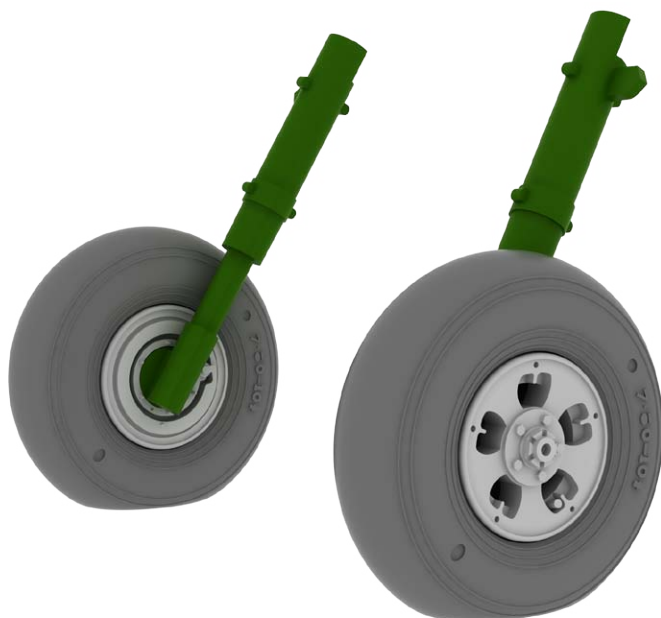

632038 Spitfire Mk.I/II wheels 1/32 Revell

2 pcs of main undercarriage wheels for early Spitfire versions (Mk.I and Mk.II). Painting mask included.