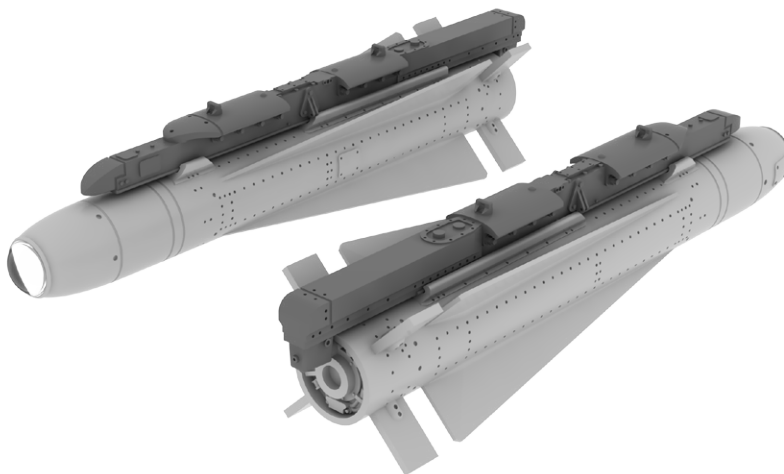

648152 Fw 190 wheels early 1/48 Eduard

2 pcs of Fw 190 main undercarriage wheels.

648151 AGM-65 Maverick 1/48

2 pcs of AGM-65 Maverick air-to-ground tactical missiles with ordnance rack. Optical head is made from clear resin. Decals included.