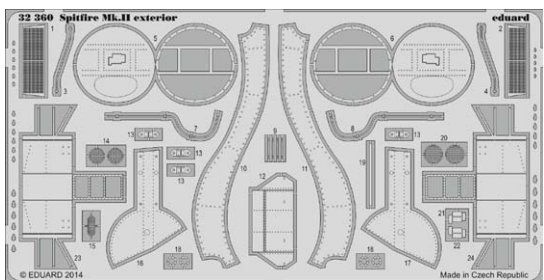

32360 Spitfire Mk.II exterior 1/32 Revell