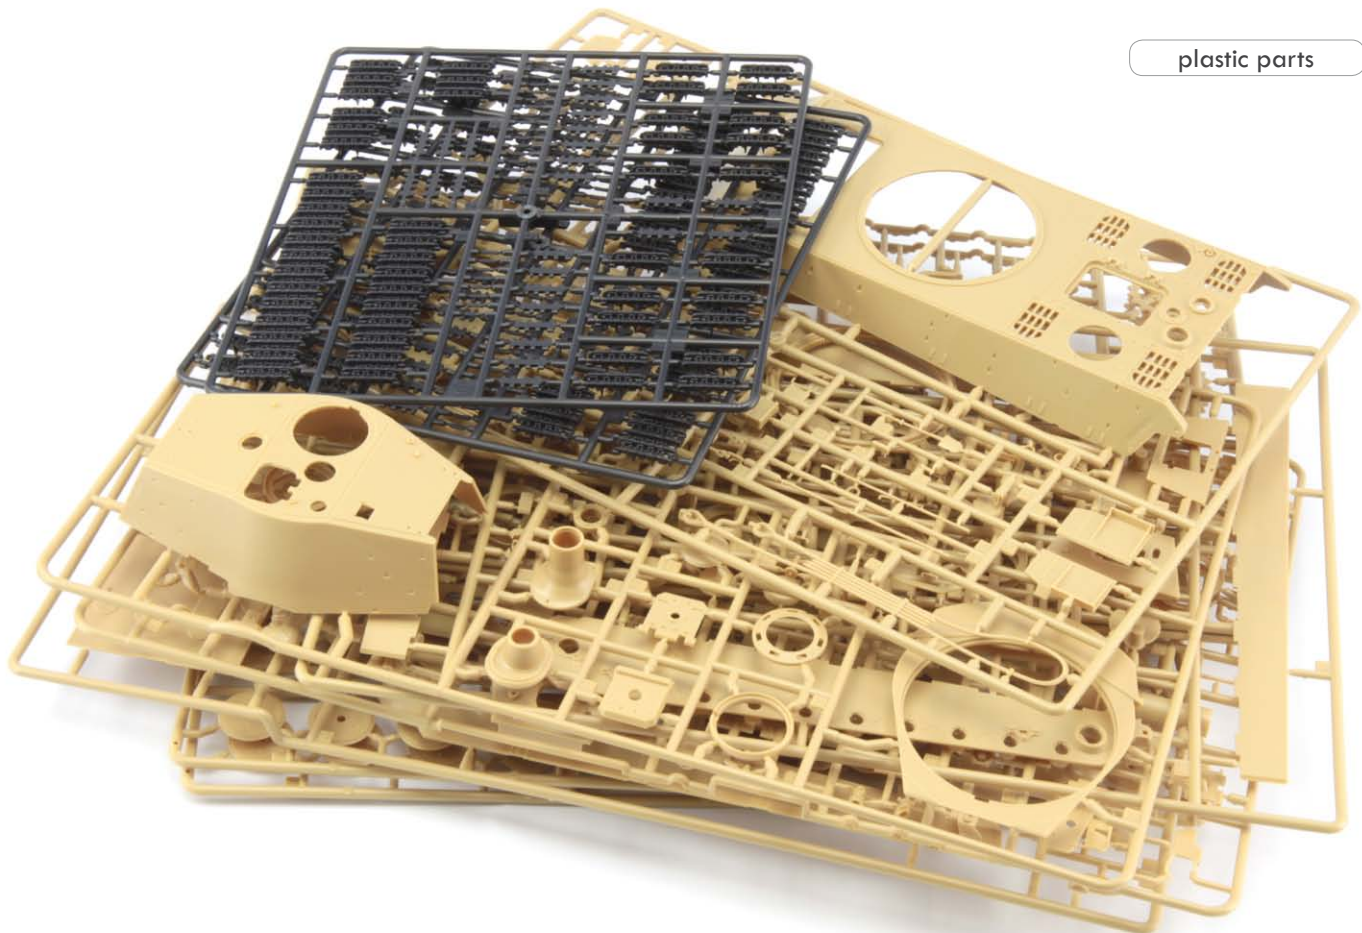

RELATED PRODUCTS:

635002 MG 34 gun (Brassin)