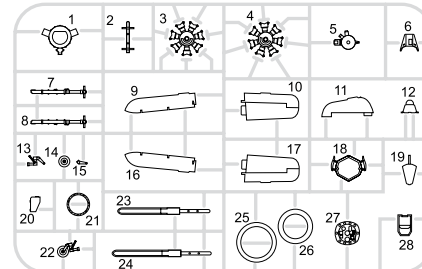

eduard
MASK

PE - PHOTO ETCHED DETAIL PARTS