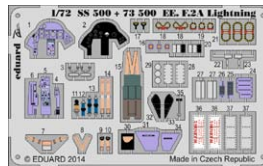

SS500 EE F.2A Lightning interior
S.A. 1/72 Airfix