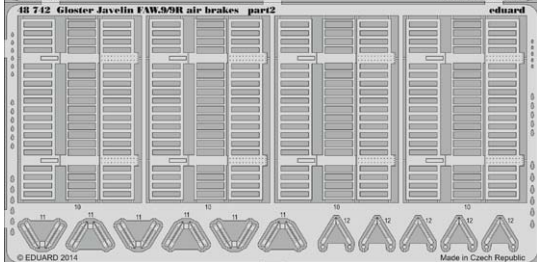

BIG49103 GLOSTER JAVELIN FAW.9/9R 1/48 AIRFIX