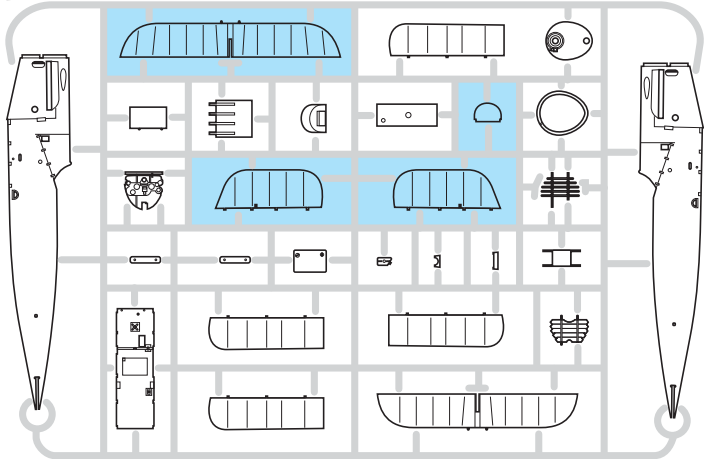

8488
1:48

Bristol F.2B Fighter

eduard
WEEKEND
EDITION

PLASTIC PARTS

A>

C>

B>

D>