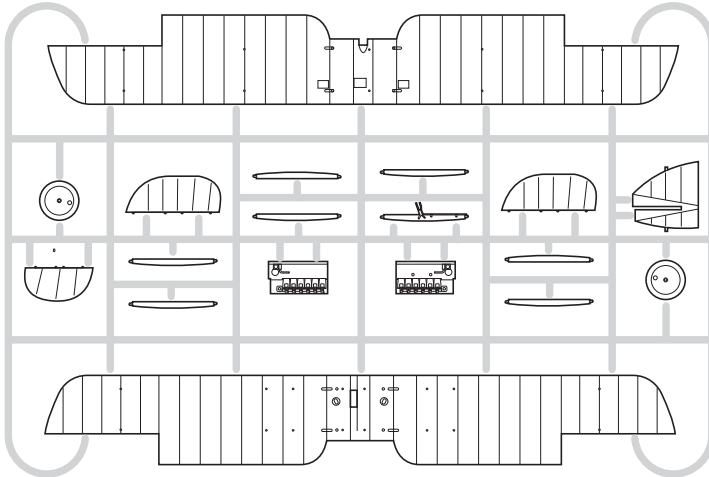

8488
1:48

Bristol F.2B Fighter

eduard
WEEKEND
EDITION

PLASTIC PARTS

A>

C>

B>

D>