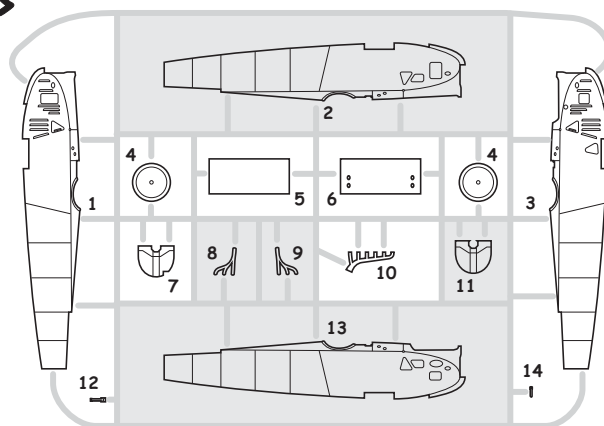

## PLASTIC PARTS

**A>**

**B>**

**C>**

**F>**

Mr.COLOR	
C8	SILVER
C13	NEUTRAL GRAY
C33	FLAT BLACK
C41	RED BROWN

Mr.COLOR	
C43	WOOD BROWN
C61	BURNT IRON
C62	WHITE
C423	DARK GREEN

Mr. METAL COLOR	
MC212	IRON
MC214	GUN METAL
MC219	BRASS