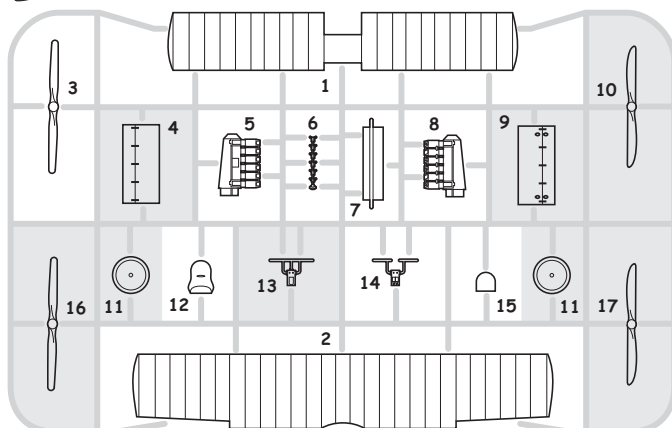

## PLASTIC PARTS

**A>**

**B>**

**C>**

**F>**

Mr.COLOR	
C8	SILVER
C13	NEUTRAL GRAY
C33	FLAT BLACK
C41	RED BROWN

Mr.COLOR	
C43	WOOD BROWN
C61	BURNT IRON
C62	WHITE
C423	DARK GREEN

Mr. METAL COLOR	
MC212	IRON
MC214	GUN METAL
MC219	BRASS