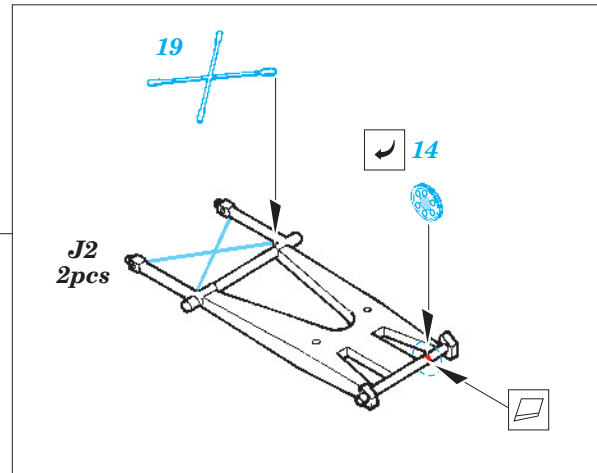

- ORIGINAL KIT PARTS
PŮVODNÍ DÍLY STAVEBNICE
- PHOTO-ETCHED PARTS
LEPTANÉ DÍLY
- PARTS TO BE REMOVED
DÍLY K ODSTRANĚNÍ
- FILL
TMELIT

C13
5pcs

C13
5pcs

28

C13
5pcs

D4, D6, X2, X8

13

12

D1
5pcs

31

7

C14, X6

D4, D6, X2, X8

D3, D5, X3, X7

B3 B1

27

B2 B4

24

A4 A3
2pcs

23

For further detail sets look for **eduard** 341 He 111Z and CX 271 mask (not included in this set)