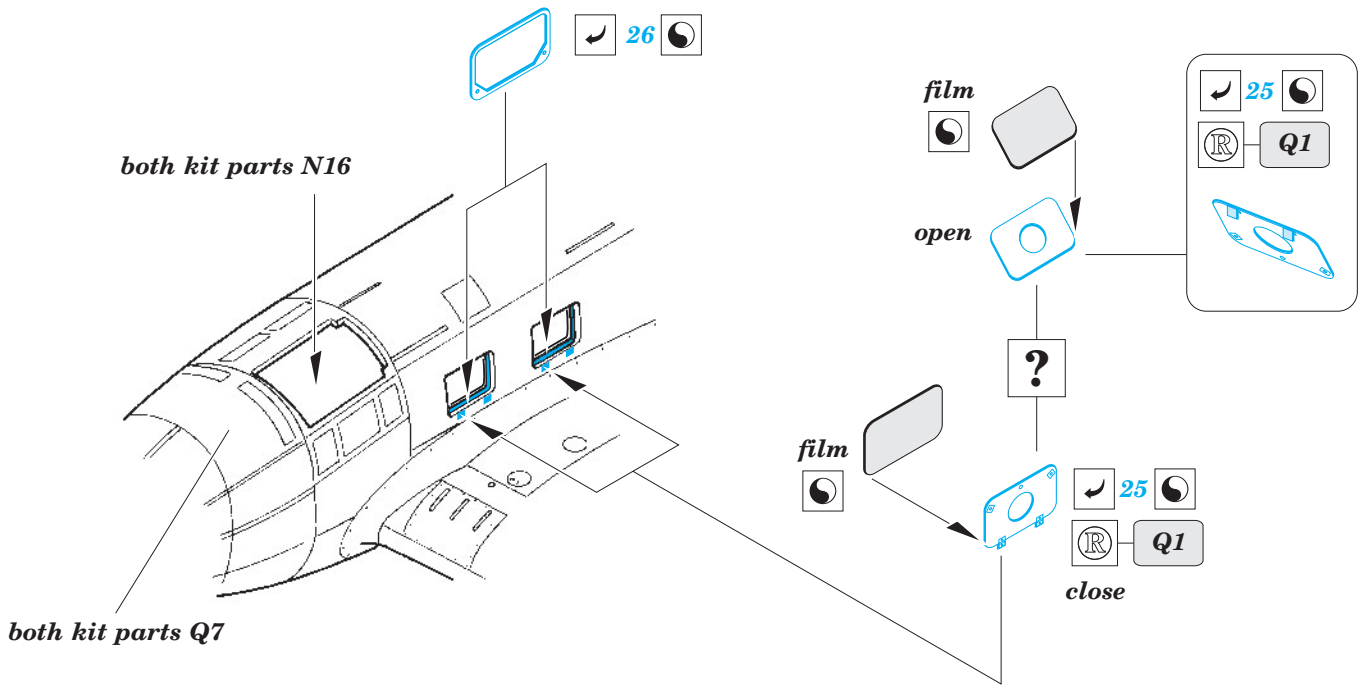

- ORIGINAL KIT PARTS
PŮVODNÍ DÍLY STAVEBNICE
- PHOTO-ETCHED PARTS
LEPTANÉ DÍLY
- PARTS TO BE REMOVED
DÍLY K ODSTRANĚNÍ
- FILL
TMELIT

C13
5pcs

C13
5pcs

28

C13
5pcs

D4, D6, X2, X8

13

12

D1
5pcs

31

7

C14, X6

D4, D6, X2, X8

D3, D5, X3, X7

B3 B1

27

B2 B4

24

A4 A3
2pcs

23

For further detail sets look for **eduard** 341 He 111Z and CX 271 mask (not included in this set)