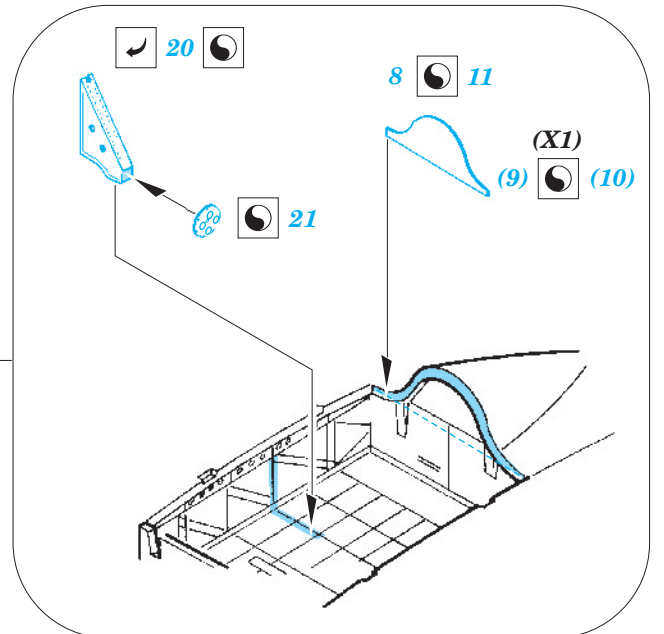

- ORIGINAL KIT PARTS
PŮVODNÍ DÍLY STAVEBNICE
- PHOTO-ETCHED PARTS
LEPTANÉ DÍLY
- PARTS TO BE REMOVED
DÍLY K ODSTRANĚNÍ
- FILL
TMELIT

C13
5pcs

C13
5pcs

28

C13
5pcs

D4, D6, X2, X8

13

12

D1
5pcs

31

7

C14, X6

D4, D6, X2, X8

D3, D5, X3, X7

B3 B1

27

B2 B4

24

A4 A3
2pcs

23

For further detail sets look for **eduard** 341 He 111Z and CX 271 mask (not included in this set)