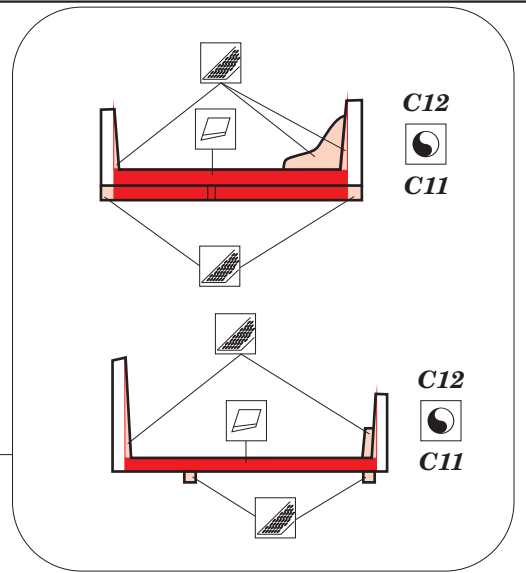

- ORIGINAL KIT PARTS
PŮVODNÍ DÍLY STAVEBNICE
- PHOTO-ETCHED PARTS
LEPTANÉ DÍLY
- PARTS TO BE REMOVED
DÍLY K ODSTRANĚNÍ
- FILL
TMELIT

C13
5pcs

C13
5pcs

28

C13
5pcs

D4, D6, X2, X8

13

12

D1
5pcs

31

7

C14, X6

D4, D6, X2, X8

D3, D5, X3, X7

B3 B1

27

B2 B4

24

A4 A3
2pcs

23

For further detail sets look for **eduard** 341 He 111Z and CX 271 mask (not included in this set)