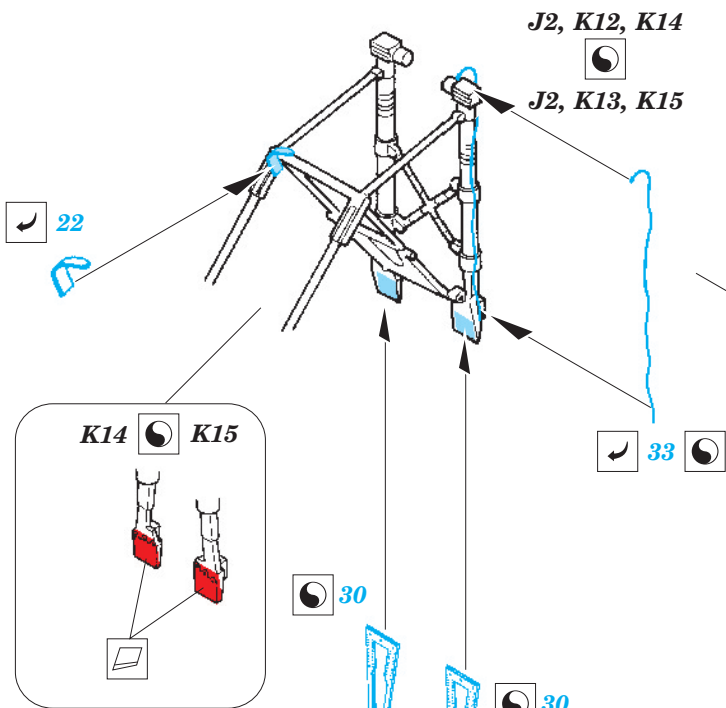

- ORIGINAL KIT PARTS
PŮVODNÍ DÍLY STAVEBNICE
- PHOTO-ETCHED PARTS
LEPTANÉ DÍLY
- PARTS TO BE REMOVED
DÍLY K ODSTRANĚNÍ
- FILL
TMELIT

C13
5pcs

C13
5pcs

28

C13
5pcs

D4, D6, X2, X8

13

12

D1
5pcs

31

7

C14, X6

D4, D6, X2, X8

D3, D5, X3, X7

B3 B1

27

B2 B4

24

A4 A3
2pcs

23

For further detail sets look for **eduard** 341 He 111Z and CX 271 mask (not included in this set)