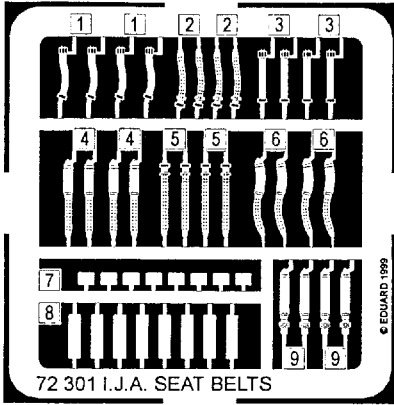

I.J.A. Seat belts

1/72 scale detail set for plastic kits

-  OPPOSITE SIDE
-  REMOVE
-  BEND
-  REPLACE
-  GRIND
-  OPTION

Ki-45, and so on

Ki-44, and so on