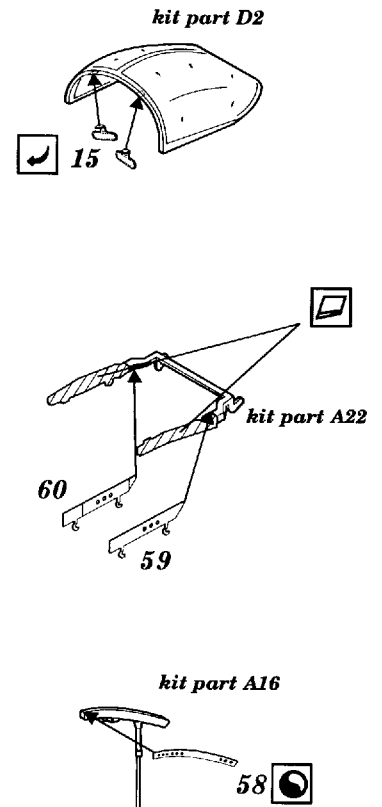

A-37B Dragonfly

1/72 scale detail set for Academy kit

- OPPOSITE SIDE
- REMOVE
- BEND
- REPLACE
- GRIND
- OPTION

A EJECTION SEAT

B COCKPIT

C GUNSIGHT

D NOSE WHEEL WELL

E AIR BRAKE, FOD SCREEN, NOSE UNDERCARRIAGE DOORS

F NOSE UNDERCARRIAGE

H MAIN UNDERCARRIAGE

G ENGINE

J CANOPY

I INTERCEPTOR

K EXTERNAL PARTS

kit part B2[B3]

53

42

kit part B17
B18

11

28

46

63
61

50

kit part C17

49

hole

28