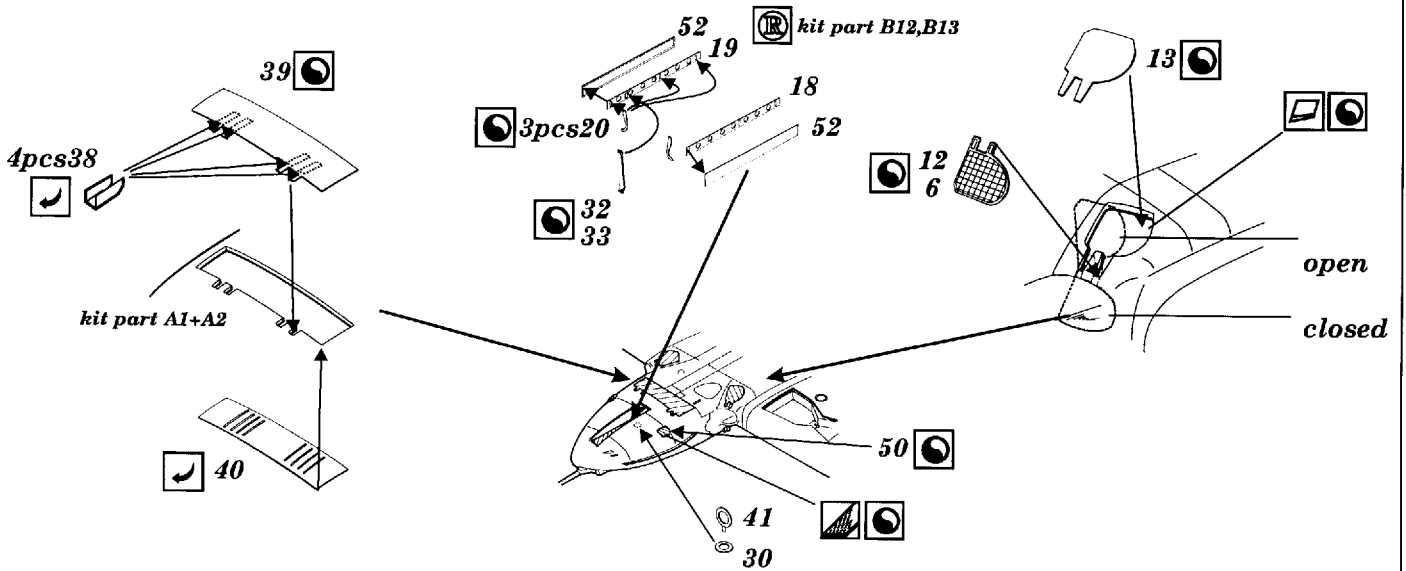

A-37B Dragonfly

1/72 scale detail set for Academy kit

- OPPOSITE SIDE
- REMOVE
- BEND
- REPLACE
- GRIND
- OPTION

A EJECTION SEAT

B COCKPIT

C GUNSIGHT

D NOSE WHEEL WELL

E AIR BRAKE, FOD SCREEN, NOSE UNDERCARRIAGE DOORS