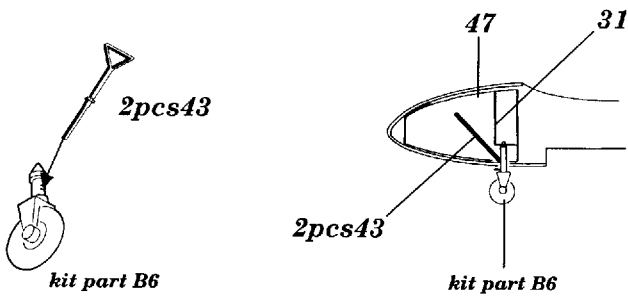

F NOSE UNDERCARRIAGE