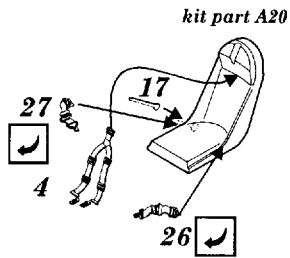

A-37B Dragonfly

1/72 scale detail set for Academy kit

- OPPOSITE SIDE
- REMOVE
- BEND
- REPLACE
- GRIND
- OPTION

A EJECTION SEAT

B COCKPIT

C GUNSIGHT

D NOSE WHEEL WELL

E AIR BRAKE, FOD SCREEN, NOSE UNDERCARRIAGE DOORS