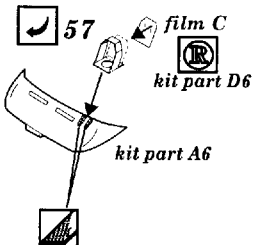

A-37B Dragonfly

1/72 scale detail set for Academy kit

- OPPOSITE SIDE
- REMOVE
- BEND
- REPLACE
- GRIND
- OPTION

A EJECTION SEAT

B COCKPIT

C GUNSIGHT

D NOSE WHEEL WELL

E AIR BRAKE, FOD SCREEN, NOSE UNDERCARRIAGE DOORS