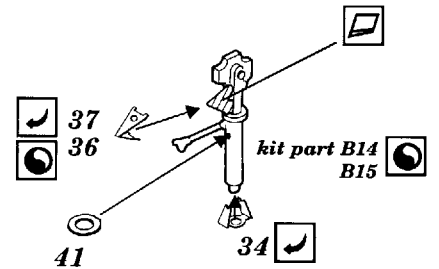

H MAIN UNDERCARRIAGE