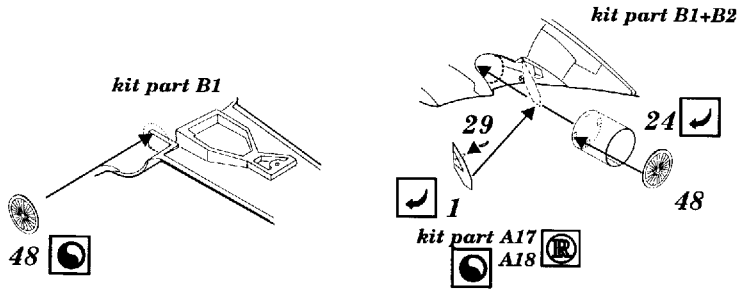

E AIR BRAKE, FOD SCREEN, NOSE UNDERCARRIAGE DOORS

F NOSE UNDERCARRIAGE

H MAIN UNDERCARRIAGE

G ENGINE

J CANOPY

I INTERCEPTOR