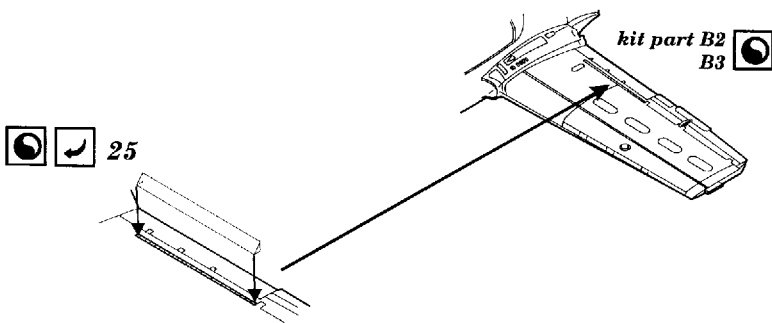

I INTERCEPTOR