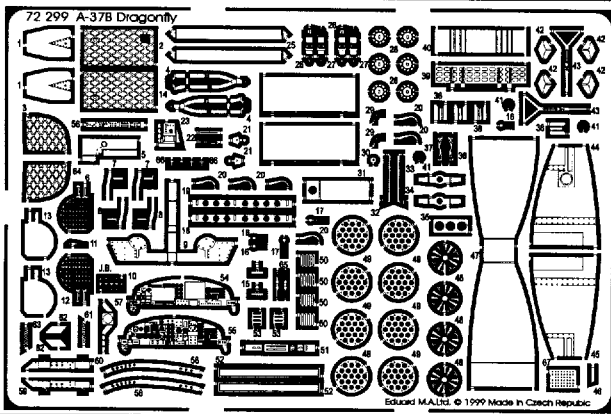

A-37B Dragonfly

1/72 scale detail set for Academy kit

- OPPOSITE SIDE
- REMOVE
- BEND
- REPLACE
- GRIND
- OPTION

A EJECTION SEAT

B COCKPIT

C GUNSIGHT

D NOSE WHEEL WELL

E AIR BRAKE, FOD SCREEN, NOSE UNDERCARRIAGE DOORS

F NOSE UNDERCARRIAGE

H MAIN UNDERCARRIAGE

G ENGINE

J CANOPY

I INTERCEPTOR

K EXTERNAL PARTS

kit part B2[B3]

53

42

kit part B17
B18

11

28

46

63
61

50

kit part C17