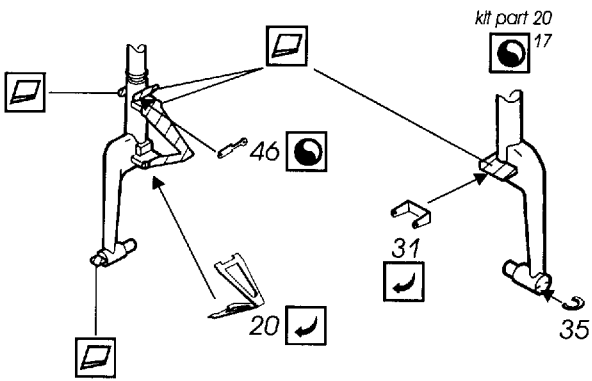

72 290

P-51B Mustang

1/72 scale detail set for Revell kit

-  OPPOSITE SIDE
-  REMOVE
-  BEND
-  REPLACE
-  GRIND
-  OPTION

A COCKPIT

B GUNSIGHT

C RADIATOR FLAP

D MAIN UNDERCARRIAGE

E TAIL UNDERCARRIAGE

F EXTERIOR PARTS