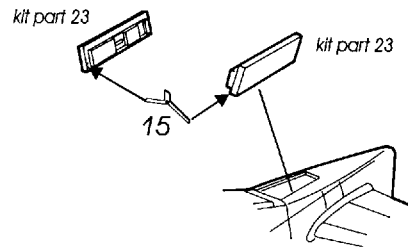

72 290

P-51B Mustang

1/72 scale detail set for Revell kit

-  OPPOSITE SIDE
-  REMOVE
-  BEND
-  REPLACE
-  GRIND
-  OPTION

A COCKPIT

B GUNSIGHT

C RADIATOR FLAP

D MAIN UNDERCARRIAGE

E TAIL UNDERCARRIAGE

F EXTERIOR PARTS