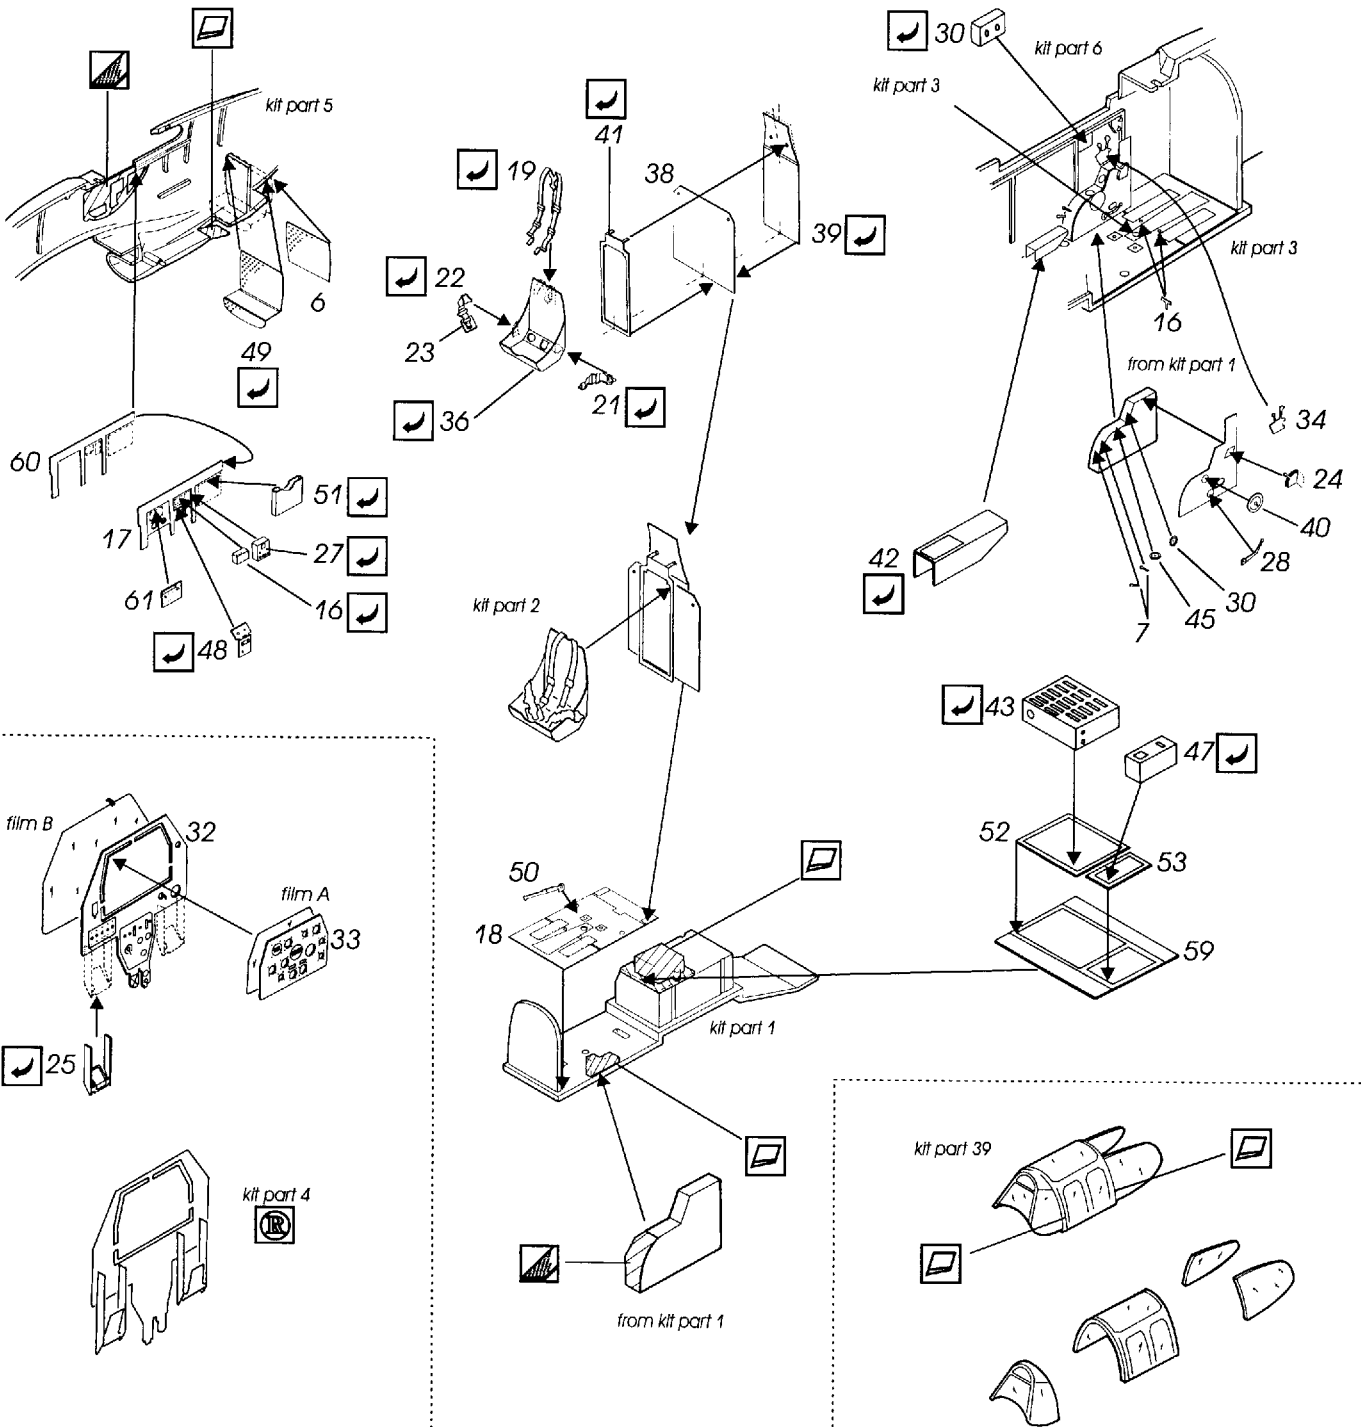

72 290

P-51B Mustang

1/72 scale detail set for Revell kit

-  OPPOSITE SIDE
-  REMOVE
-  BEND
-  REPLACE
-  GRIND
-  OPTION

A COCKPIT

B GUNSIGHT

C RADIATOR FLAP

D MAIN UNDERCARRIAGE

E TAIL UNDERCARRIAGE

F EXTERIOR PARTS