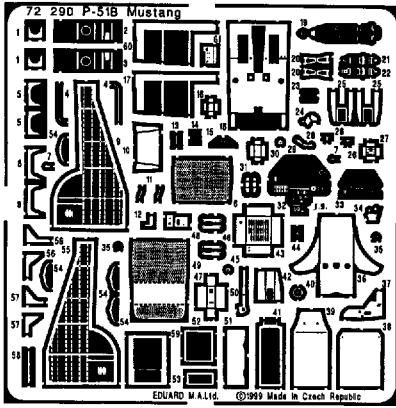

72 290

P-51B Mustang

1/72 scale detail set for Revell kit

-  OPPOSITE SIDE
-  REMOVE
-  BEND
-  REPLACE
-  GRIND
-  OPTION

A COCKPIT

B GUNSIGHT

C RADIATOR FLAP

D MAIN UNDERCARRIAGE

E TAIL UNDERCARRIAGE

F EXTERIOR PARTS