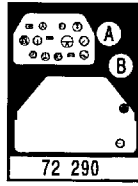

72 290

P-51B Mustang

1/72 scale detail set for Revell kit

-  OPPOSITE SIDE
-  REMOVE
-  BEND
-  REPLACE
-  GRIND
-  OPTION

A COCKPIT

B GUNSIGHT

C RADIATOR FLAP

D MAIN UNDERCARRIAGE