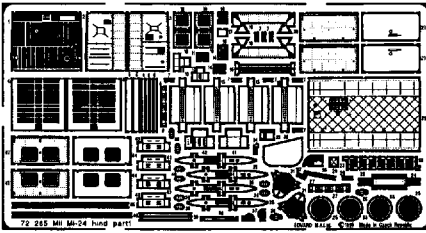

# Mil Mi-24 Hind

1/72 scale detail set for Hasegawa kit

-  OPPOSITE SIDE
-  REMOVE
-  BEND
-  REPLACE
-  GRIND
-  OPTION

## A FRONT COCKPIT