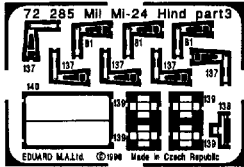

# Mil Mi-24 Hind

1/72 scale detail set for Hasegawa kit

-  OPPOSITE SIDE
-  REMOVE
-  BEND
-  REPLACE
-  GRIND
-  OPTION