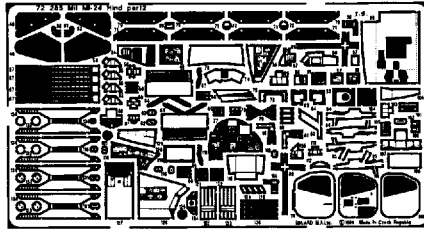

# Mil Mi-24 Hind

1/72 scale detail set for Hasegawa kit

-  OPPOSITE SIDE
-  REMOVE
-  BEND
-  REPLACE
-  GRIND
-  OPTION

## A FRONT COCKPIT