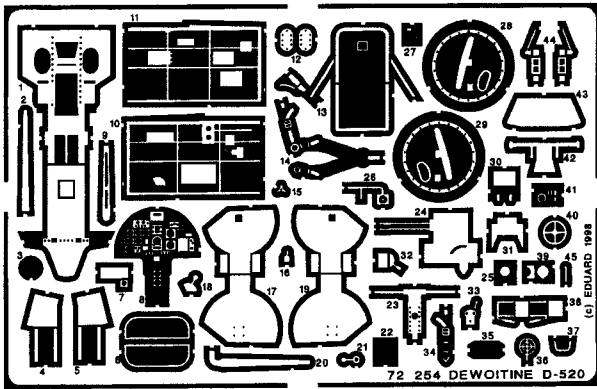

# Dewoitine D-520

1/72 scale detail set for HASEGAWA kit

-  OPPOSITE SIDE
-  REMOVE
-  BEND
-  REPLACE
-  GRIND