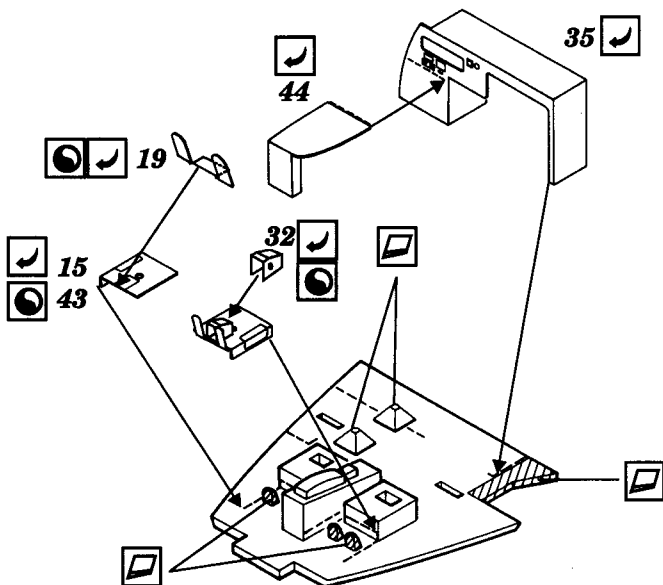

# C-130H Hercules - interior

1/72 scale detail set for Esci/Ertl/AMT kit

72 243

- OPPOSITE SIDE
- REMOVE
- BEND
- REPLACE
- GRIND
- OPTION

## D INTERIOR-RIGHT SIDE

**E** INTERIOR - LEFT SIDE

**F** FLOOR

**G** INTERIOR STEPS

**H** ENTRANCE HATCH

**I** OVERHEAD CONTROL PANEL