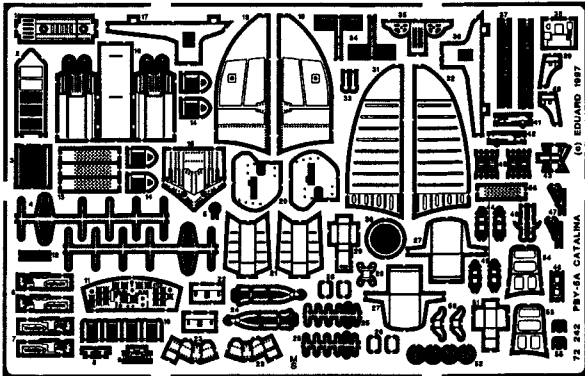

PBY-5A CATALINA

1/72 scale detail set for ACADEMY kit

-  OPPOSITE SIDE
-  REMOVE
-  BEND
-  REPLACE
-  GRIND

FLOOR

A RUDDER PEDALS

B SEATS

kit part D18

INSTRUMENT PANEL

kit parts A45,A47

FWD

WAIST GUN POSITION

BOW GUN TURRET

DF LOOP

OIL COOLERS