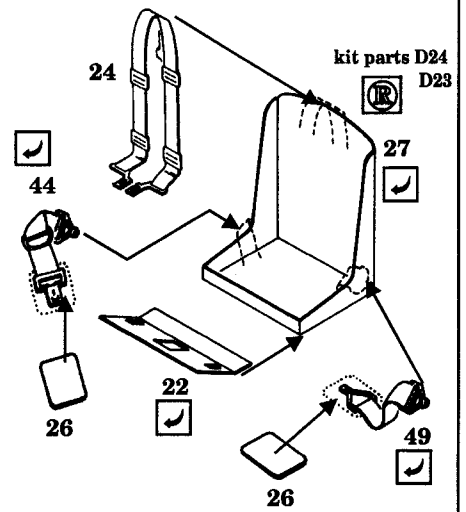

PBY-5A CATALINA

1/72 scale detail set for ACADEMY kit

-  OPPOSITE SIDE
-  REMOVE
-  BEND
-  REPLACE
-  GRIND

FLOOR

A RUDDER PEDALS

B SEATS

kit part D18

INSTRUMENT PANEL

kit parts A45,A47

FWD

WAIST GUN POSITION

BOW GUN TURRET

DF LOOP

OIL COOLERS