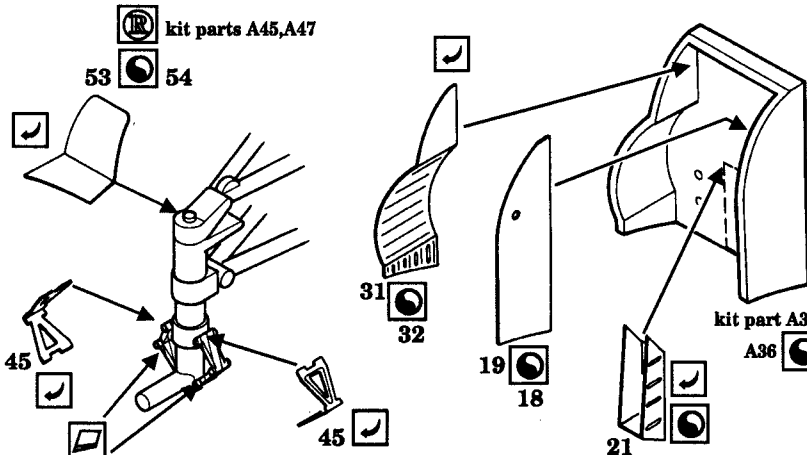

PBY-5A CATALINA

1/72 scale detail set for ACADEMY kit

-  OPPOSITE SIDE
-  REMOVE
-  BEND
-  REPLACE
-  GRIND

FLOOR

A RUDDER PEDALS

B SEATS

kit part D18

INSTRUMENT PANEL

kit parts A45,A47

FWD

WAIST GUN POSITION

BOW GUN TURRET

DF LOOP

OIL COOLERS