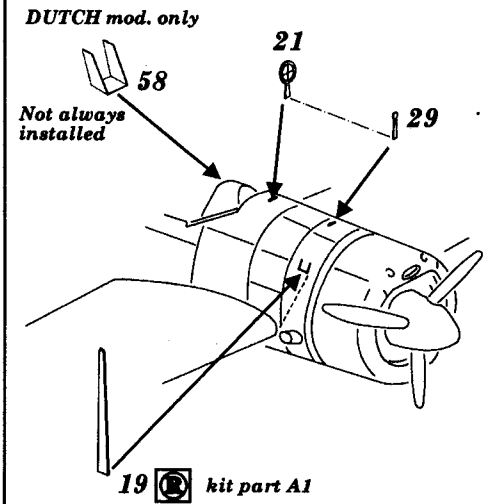

Buffalo model 339 C/D

1/72 scale detail set for HASEGAWA kit

72 233

-  OPPOSITE SIDE
-  REMOVE
-  BEND
-  REPLACE
-  GRIND

COCKPIT

COCKPIT

FLOOR

PILOT'S SEAT

BRITISH mod.

ASSEMBLED PILOT'S ROOM

ENGINE

HEADRESTS

GUN SIGHTS

VARIOUS PARTS INSTALLATION