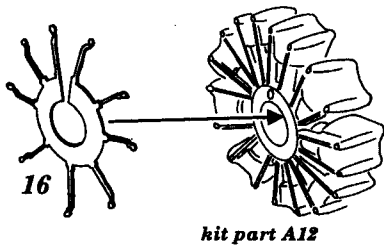

Buffalo model 339 C/D

1/72 scale detail set for HASEGAWA kit

72 233

-  OPPOSITE SIDE
-  REMOVE
-  BEND
-  REPLACE
-  GRIND

COCKPIT

COCKPIT

FLOOR

PILOT'S SEAT

BRITISH mod.

ASSEMBLED PILOT'S ROOM

ENGINE

HEADRESTS

GUN SIGHTS

VARIOUS PARTS INSTALLATION