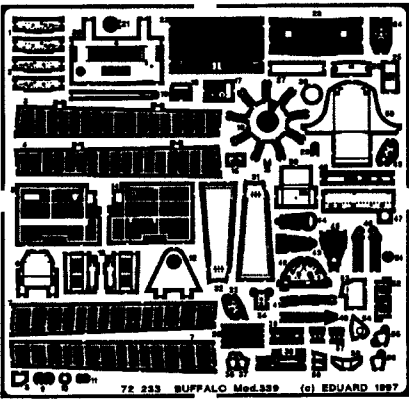

Buffalo model 339 C/D

1/72 scale detail set for HASEGAWA kit

72 233

-  OPPOSITE SIDE
-  REMOVE
-  BEND
-  REPLACE
-  GRIND

COCKPIT

COCKPIT

FLOOR

PILOT'S SEAT

BRITISH mod.

ASSEMBLED PILOT'S ROOM

ENGINE

HEADRESTS

GUN SIGHTS

VARIOUS PARTS INSTALLATION