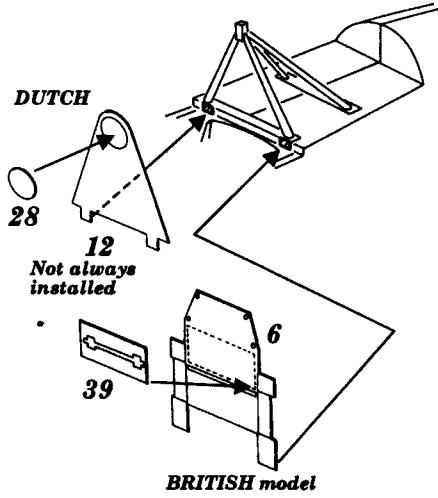

Buffalo model 339 C/D

1/72 scale detail set for HASEGAWA kit

72 233

-  OPPOSITE SIDE
-  REMOVE
-  BEND
-  REPLACE
-  GRIND

COCKPIT

COCKPIT

FLOOR

PILOT'S SEAT

BRITISH mod.

ASSEMBLED PILOT'S ROOM

ENGINE

HEADRESTS

GUN SIGHTS

VARIOUS PARTS INSTALLATION