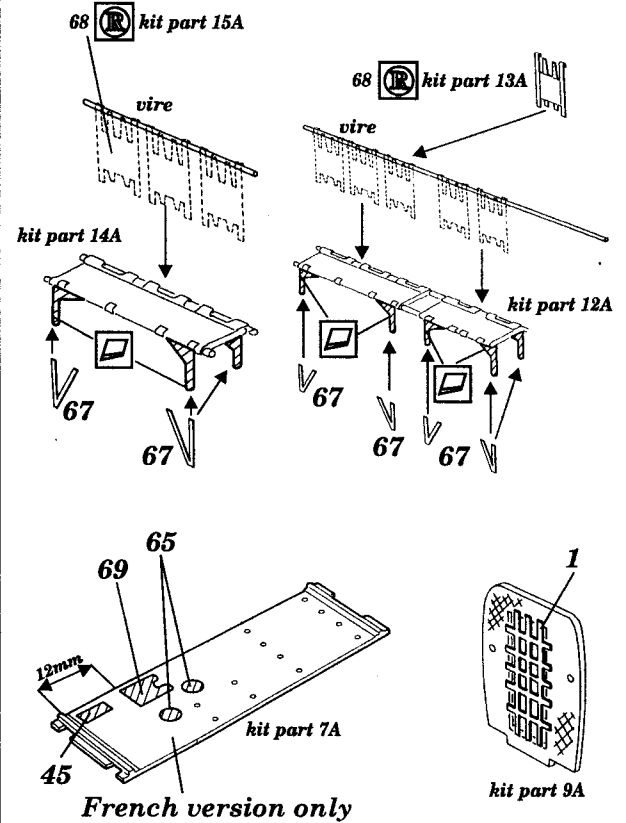

UH-34D Sea Horse

1/72 scale detail set for Italeri kit

72 224

- OPPOSITE SIDE
- REMOVE
- BEND
- REPLACE
- GRIND
- OPTION

A PILOT'S COCKPIT

B ARNAMENT - French version only

C INTERIOR