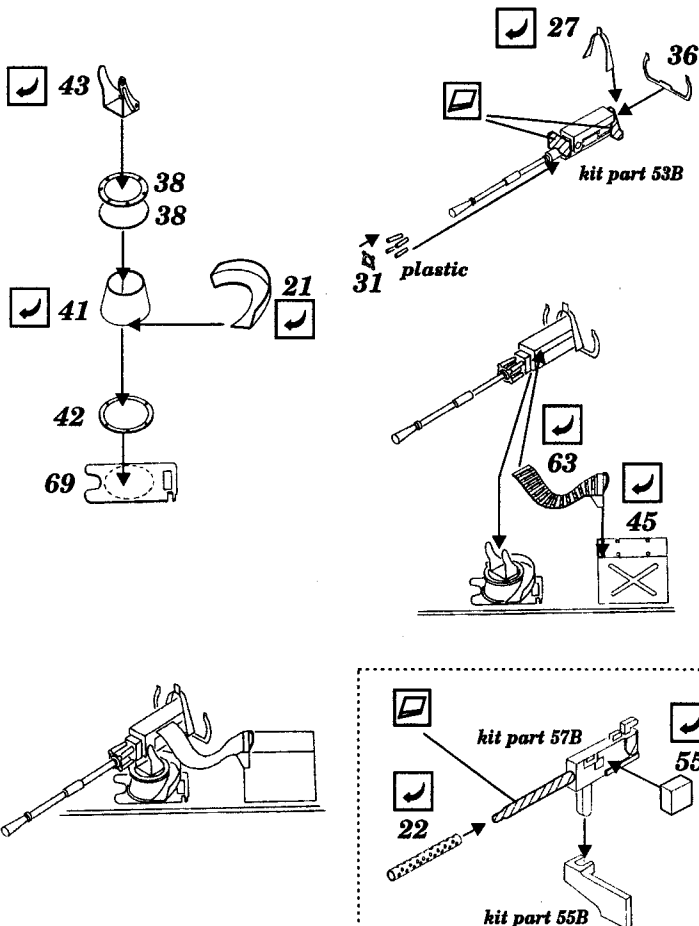

B ARNAMENT - French version only