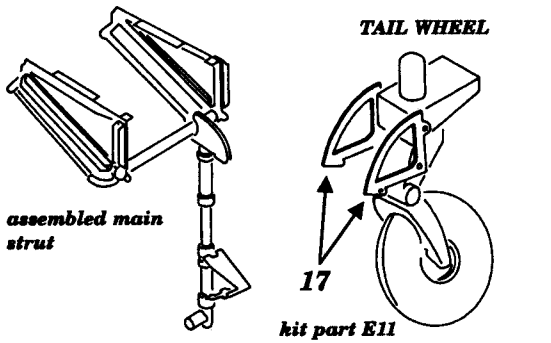

NOSE SECTION

UNDERCARRIAGE

TAIL WHEEL

AERIALS ATTENTION

PARTS 5,43,49 ARE FOR NIGHT FIGTERS

BOMB BAY

TWO SETS NEEDED