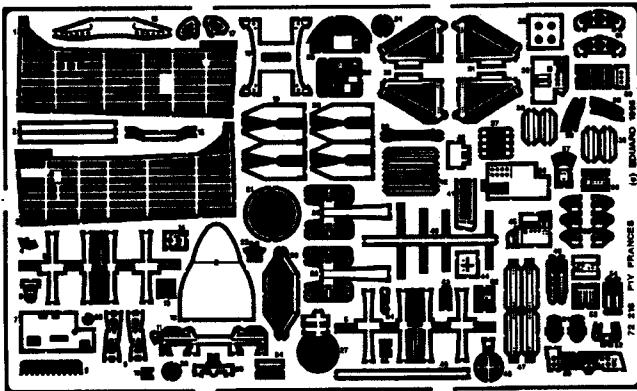

# PIY FRANCES

1/72 scale detail set for HASEGAWA kit

- OPPOSITE SIDE
- REMOVE
- BEND
- REPLACE
- GRIND

### NOSE SECTION

### UNDERCARRIAGE