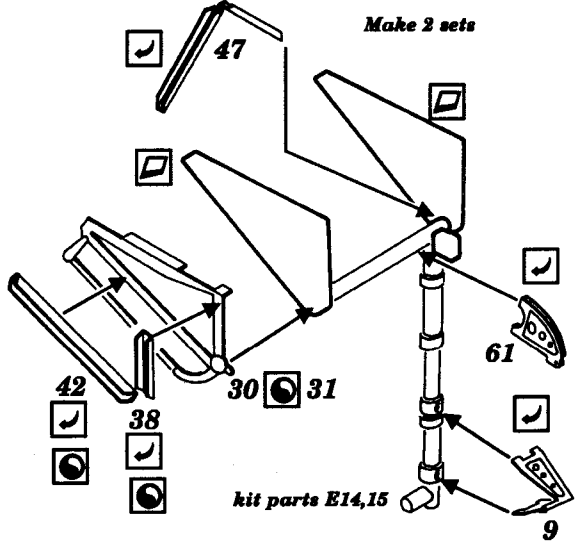

UNDERCARRIAGE