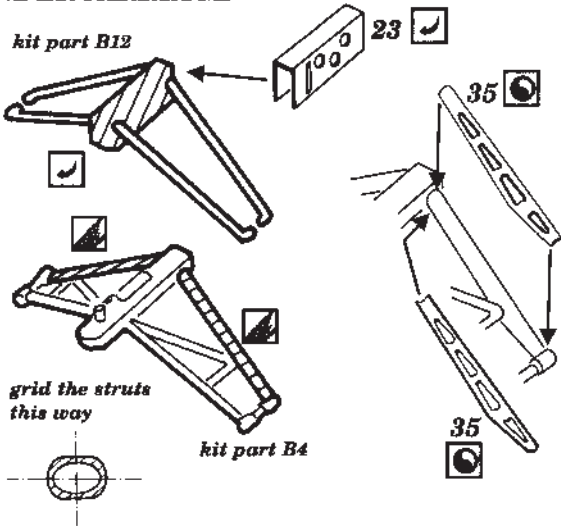

F4F-4 WILDCAT

1/72 scale detail set for HASEGAWA kit

72 209

-  OPPOSITE SIDE
-  REMOVE
-  BEND
-  REPLACE
-  GRIND

COCKPIT RIGHT SIDE

COCKPIT LEFT SIDE

BELTS EARLY TYPE

INSTRUMENT PANEL

COOLING INTAKE

UNDERCARRIAGE

LANDING FLAPS

BOMB RACKS

TAIL WINGS