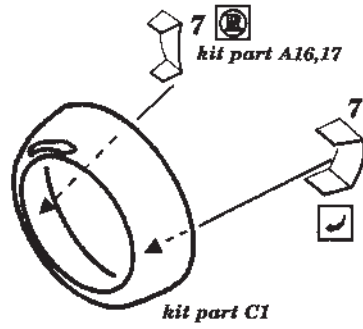

F4F-4 WILDCAT

1/72 scale detail set for HASEGAWA kit

72 209

-  OPPOSITE SIDE
-  REMOVE
-  BEND
-  REPLACE
-  GRIND

COCKPIT RIGHT SIDE

COCKPIT LEFT SIDE

BELTS EARLY TYPE

INSTRUMENT PANEL

COOLING INTAKE

UNDERCARRIAGE

LANDING FLAPS

BOMB RACKS

TAIL WINGS