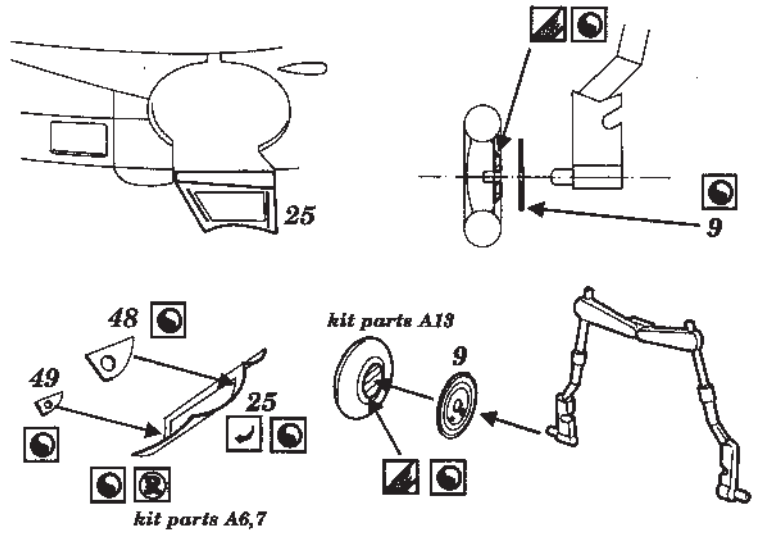

F4F-4 WILDCAT

1/72 scale detail set for HASEGAWA kit

72 209

-  OPPOSITE SIDE
-  REMOVE
-  BEND
-  REPLACE
-  GRIND

COCKPIT RIGHT SIDE

COCKPIT LEFT SIDE

BELTS EARLY TYPE

INSTRUMENT PANEL

COOLING INTAKE

UNDERCARRIAGE

LANDING FLAPS

BOMB RACKS

TAIL WINGS