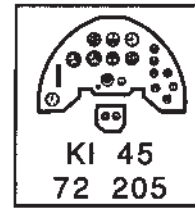

KAWASAKI Ki 45 TORYU / NICK

72 205

1/72 scale detail set for Hasegawa kit

OPPOSITE SIDE

REMOVE

BEND

REPLACE

GRIND