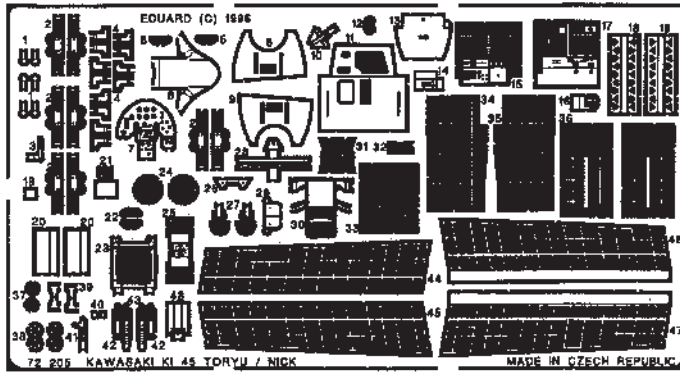

KAWASAKI Ki 45 TORYU / NICK

72 205

1/72 scale detail set for Hasegawa kit

OPPOSITE SIDE

REMOVE

BEND

REPLACE

GRIND

A PILOT SEAT

B COCKPIT

C RUDDER PEDALS

D INSTRUMENT PANEL

E COCKPIT

F REAR COCKPIT

G REAR GUNNER

H AMMUNITION BOX