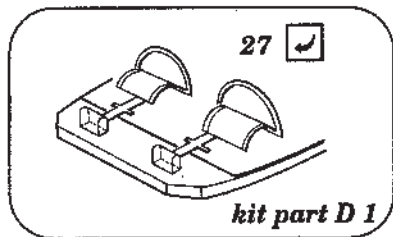

KAWASAKI Ki 45 TORYU / NICK

72 205

1/72 scale detail set for Hasegawa kit

OPPOSITE SIDE

REMOVE

BEND

REPLACE

GRIND

A PILOT SEAT

B COCKPIT

C RUDDER PEDALS

D INSTRUMENT PANEL

E COCKPIT

F REAR COCKPIT

G REAR GUNNER

H AMMUNITION BOX