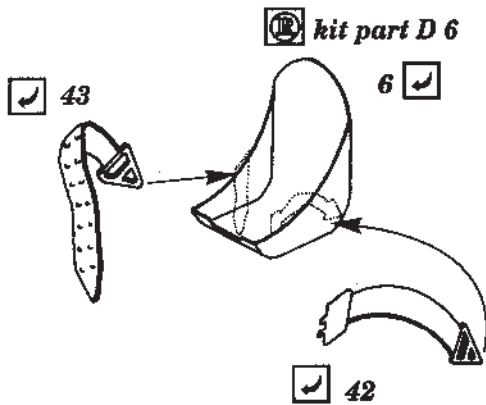

KAWASAKI Ki 45 TORYU / NICK

72 205

1/72 scale detail set for Hasegawa kit

OPPOSITE SIDE

REMOVE

BEND

REPLACE

GRIND

A PILOT SEAT

B COCKPIT

C RUDDER PEDALS

D INSTRUMENT PANEL

E COCKPIT

F REAR COCKPIT

G REAR GUNNER

H AMMUNITION BOX