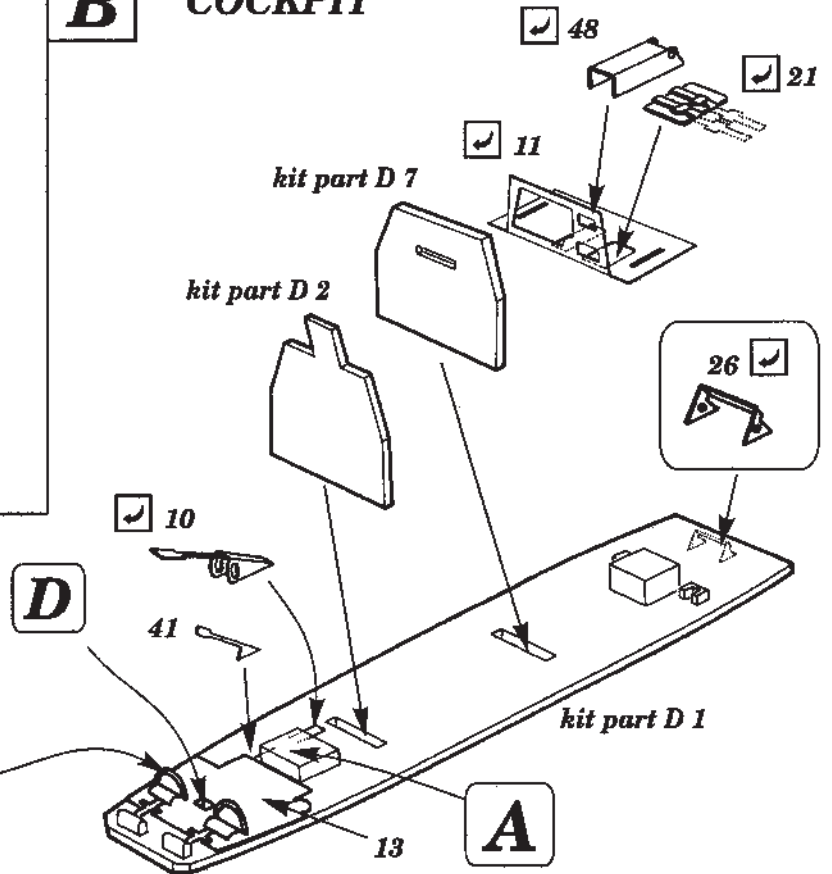

KAWASAKI Ki 45 TORYU / NICK

72 205

1/72 scale detail set for Hasegawa kit

OPPOSITE SIDE

REMOVE

BEND

REPLACE

GRIND

A PILOT SEAT

B COCKPIT

C RUDDER PEDALS

D INSTRUMENT PANEL

E COCKPIT

F REAR COCKPIT

G REAR GUNNER

H AMMUNITION BOX

I LANDING FLAPS

J LANDING FLAPS

K LANDING FLAPS

L WHEEL WELL

M AMMUNITION BOXES

N TAIL WHEEL

O

kit part D 15

P RADIATOR GRILL

Q

R WHEEL WELL DOOR

S MAIN GEAR STRUT