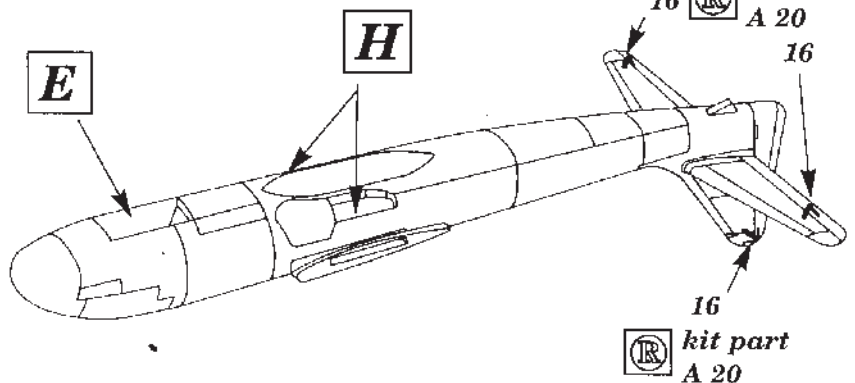

I NOSE GEAR STRUT