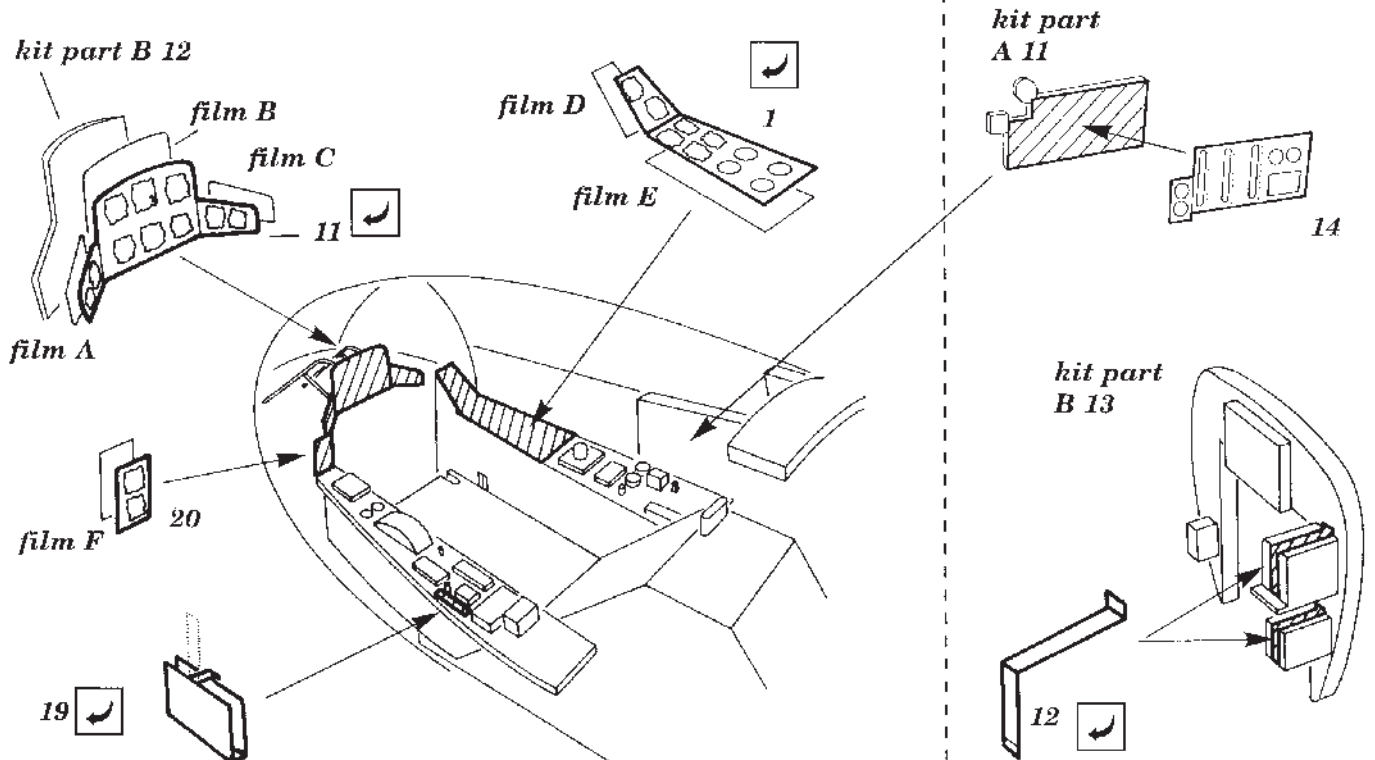

ARADO 234 B2 "BLITZ"

72 182

1/72 scale detail set for DRAGON kit

- OPPOSITE SIDE
- OPTION
- BEND
- REPLACE
- REMOVE
- GRIND

A SEAT ASSEMBLY

B RUDDER PEDDALS

C INTERIOR COCKPIT

D INTERIOR COCKPIT

E WHEEL WELL DOORS

kit parts B 4 / B 3

F MAIN GEAR STRUT

kit parts
A 16
A 15

G MAIN GEAR STRUT

kit parts
A 15
A 16

H MAIN WHEEL WELL

kit parts
A 5 L
A 6 R