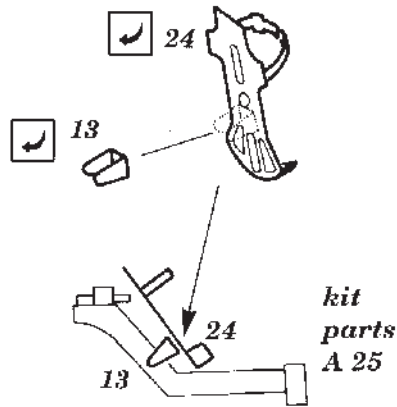

ARADO 234 B2 "BLITZ"

72 182

1/72 scale detail set for DRAGON kit

- OPPOSITE SIDE
- OPTION
- BEND
- REPLACE
- REMOVE
- GRIND

A SEAT ASSEMBLY

B RUDDER PEDDALS

C INTERIOR COCKPIT

D INTERIOR COCKPIT

E WHEEL WELL DOORS

kit parts B 4 / B 3

F MAIN GEAR STRUT

kit parts
A 16
A 15

G MAIN GEAR STRUT

kit parts
A 15
A 16

H MAIN WHEEL WELL

kit parts
A 5 L
A 6 R