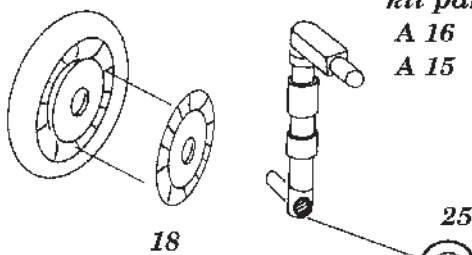

ARADO 234 B2 "BLITZ"

72 182

1/72 scale detail set for DRAGON kit

- OPPOSITE SIDE
- OPTION
- BEND
- REPLACE
- REMOVE
- GRIND

A SEAT ASSEMBLY

B RUDDER PEDDALS

C INTERIOR COCKPIT

D INTERIOR COCKPIT

E WHEEL WELL DOORS

kit parts B 4 / B 3

F MAIN GEAR STRUT

kit parts
A 16
A 15

G MAIN GEAR STRUT

kit parts
A 15
A 16

H MAIN WHEEL WELL

kit parts
A 5 L
A 6 R