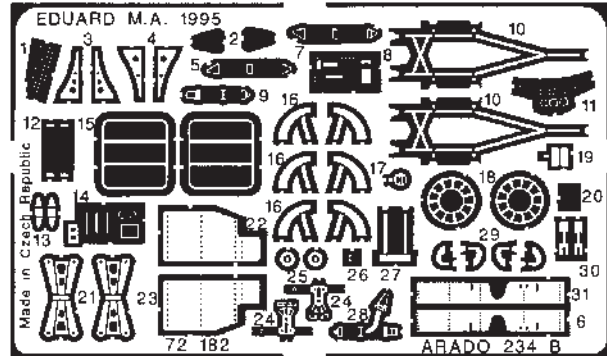

ARADO 234 B2 "BLITZ"

72 182

1/72 scale detail set for DRAGON kit

- OPPOSITE SIDE
- OPTION
- BEND
- REPLACE
- REMOVE
- GRIND

A SEAT ASSEMBLY

B RUDDER PEDDALS

C INTERIOR COCKPIT

D INTERIOR COCKPIT

E WHEEL WELL DOORS

kit parts B 4 / B 3

F MAIN GEAR STRUT

kit parts
A 16
A 15

G MAIN GEAR STRUT

kit parts
A 15
A 16

H MAIN WHEEL WELL

kit parts
A 5 L
A 6 R