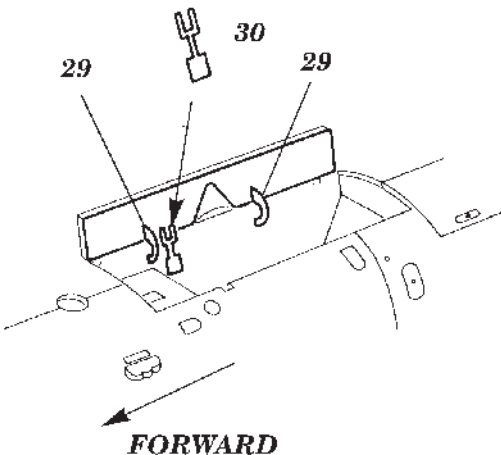

ARADO 234 B2 "BLITZ"

72 182

1/72 scale detail set for DRAGON kit

- OPPOSITE SIDE
- OPTION
- BEND
- REPLACE
- REMOVE
- GRIND

A SEAT ASSEMBLY

B RUDDER PEDDALS

C INTERIOR COCKPIT

D INTERIOR COCKPIT

E WHEEL WELL DOORS

kit parts B 4 / B 3

F MAIN GEAR STRUT

kit parts
A 16
A 15

G MAIN GEAR STRUT

kit parts
A 15
A 16

H MAIN WHEEL WELL

kit parts
A 5 L
A 6 R