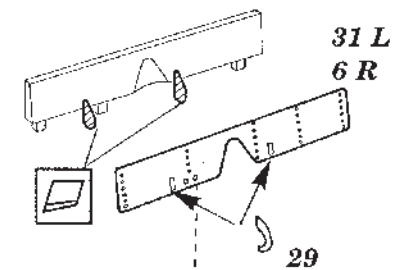

ARADO 234 B2 "BLITZ"

72 182

1/72 scale detail set for DRAGON kit

- OPPOSITE SIDE
- OPTION
- BEND
- REPLACE
- REMOVE
- GRIND

A SEAT ASSEMBLY

B RUDDER PEDDALS

C INTERIOR COCKPIT

D INTERIOR COCKPIT

E WHEEL WELL DOORS

kit parts B 4 / B 3

F MAIN GEAR STRUT

kit parts
A 16
A 15

G MAIN GEAR STRUT

kit parts
A 15
A 16

H MAIN WHEEL WELL

kit parts
A 5 L
A 6 R