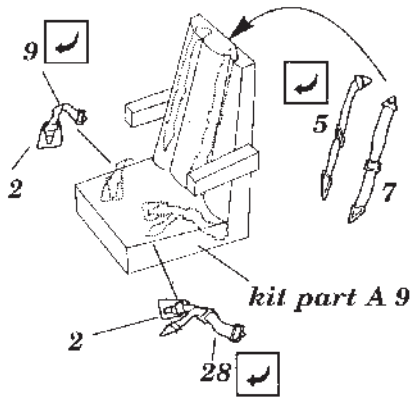

ARADO 234 B2 "BLITZ"

72 182

1/72 scale detail set for DRAGON kit

- OPPOSITE SIDE
- OPTION
- BEND
- REPLACE
- REMOVE
- GRIND

A SEAT ASSEMBLY

B RUDDER PEDDALS

C INTERIOR COCKPIT

D INTERIOR COCKPIT

E WHEEL WELL DOORS

kit parts B 4 / B 3

F MAIN GEAR STRUT

kit parts
A 16
A 15

G MAIN GEAR STRUT

kit parts
A 15
A 16

H MAIN WHEEL WELL

kit parts
A 5 L
A 6 R