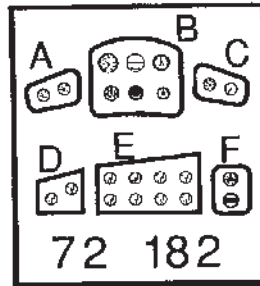

ARADO 234 B2 "BLITZ"

72 182

1/72 scale detail set for DRAGON kit

- OPPOSITE SIDE
- OPTION
- BEND
- REPLACE
- REMOVE
- GRIND

A SEAT ASSEMBLY

B RUDDER PEDDALS

C INTERIOR COCKPIT

D INTERIOR COCKPIT

E WHEEL WELL DOORS

kit parts B 4 / B 3

F MAIN GEAR STRUT

kit parts
A 16
A 15

G MAIN GEAR STRUT

kit parts
A 15
A 16

H MAIN WHEEL WELL

kit parts
A 5 L
A 6 R