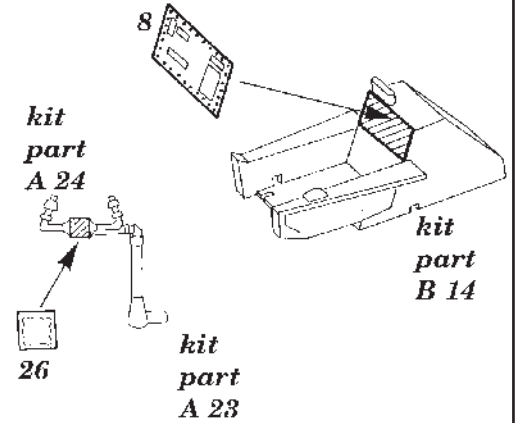

ARADO 234 B2 "BLITZ"

72 182

1/72 scale detail set for DRAGON kit

- OPPOSITE SIDE
- OPTION
- BEND
- REPLACE
- REMOVE
- GRIND

A SEAT ASSEMBLY

B RUDDER PEDDALS

C INTERIOR COCKPIT

D INTERIOR COCKPIT

E WHEEL WELL DOORS

kit parts B 4 / B 3

F MAIN GEAR STRUT

kit parts
A 16
A 15

G MAIN GEAR STRUT

kit parts
A 15
A 16

H MAIN WHEEL WELL

kit parts
A 5 L
A 6 R