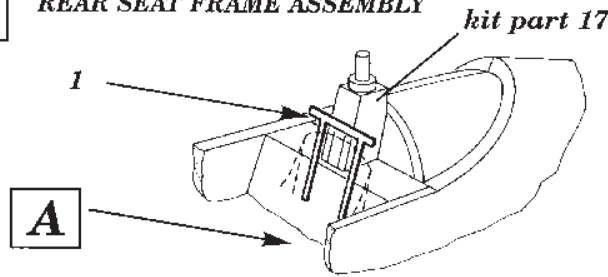

# NORTH AMERICAN T-28 B 'TROJAN'

1/72 scale detail set for HELLER kit

**72 181**

- OPPOSITE SIDE
- OPTION
- BEND
- REPLACE
- REMOVE
- GRIND

**A SEAT ASSEMBLY**

**B REAR SEAT FRAME ASSEMBLY**

**C LEFT COCKPIT CONSOLE**