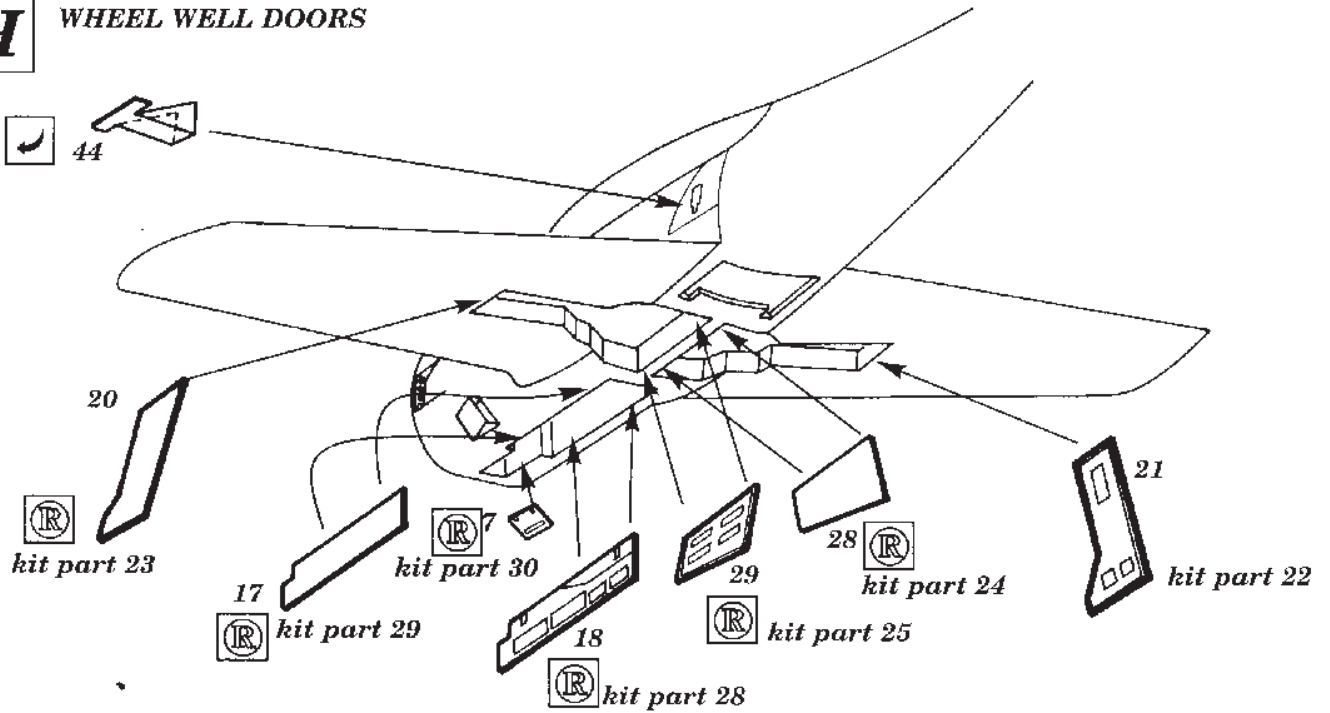

H WHEEL WELL DOORS