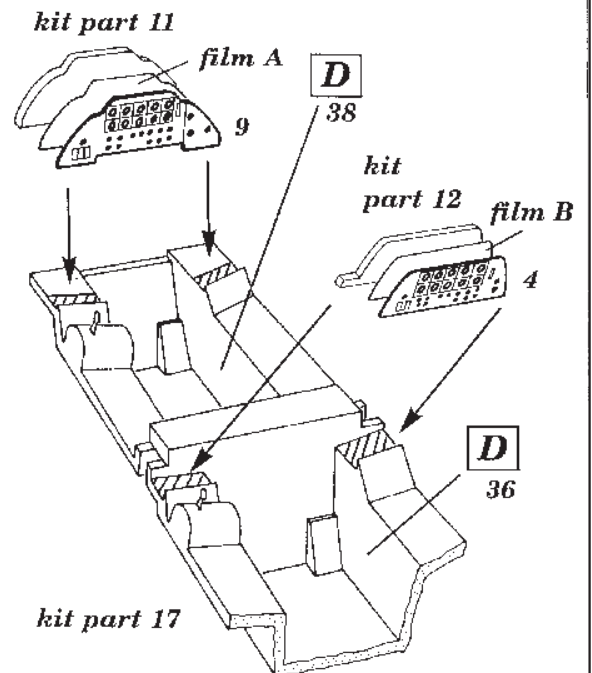

# NORTH AMERICAN T-28 B 'TROJAN'

1/72 scale detail set for HELLER kit

**72 181**

- OPPOSITE SIDE
- OPTION
- BEND
- REPLACE
- REMOVE
- GRIND

**A SEAT ASSEMBLY**

**B REAR SEAT FRAME ASSEMBLY**

**C LEFT COCKPIT CONSOLE**

**D RIGHT COCKPIT CONSOLE**

**E INTERIOR COCKPIT**

**F INTERIOR COCKPIT**