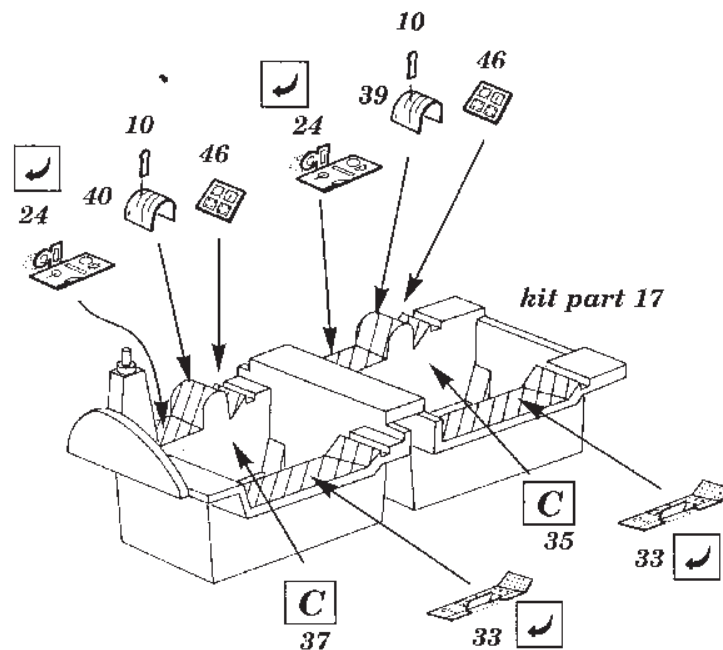

E INTERIOR COCKPIT