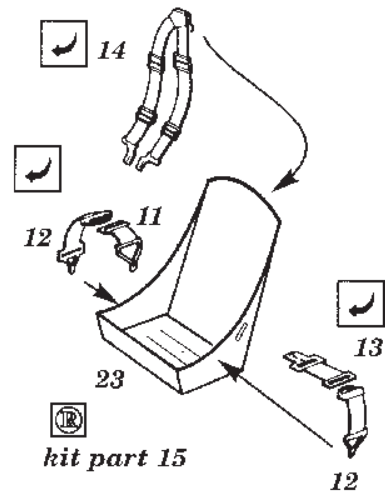

# NORTH AMERICAN T-28 B 'TROJAN'

1/72 scale detail set for HELLER kit

**72 181**

- OPPOSITE SIDE
- OPTION
- BEND
- REPLACE
- REMOVE
- GRIND

**A SEAT ASSEMBLY**

**B REAR SEAT FRAME ASSEMBLY**

**C LEFT COCKPIT CONSOLE**

**D RIGHT COCKPIT CONSOLE**

**E INTERIOR COCKPIT**

**F INTERIOR COCKPIT**