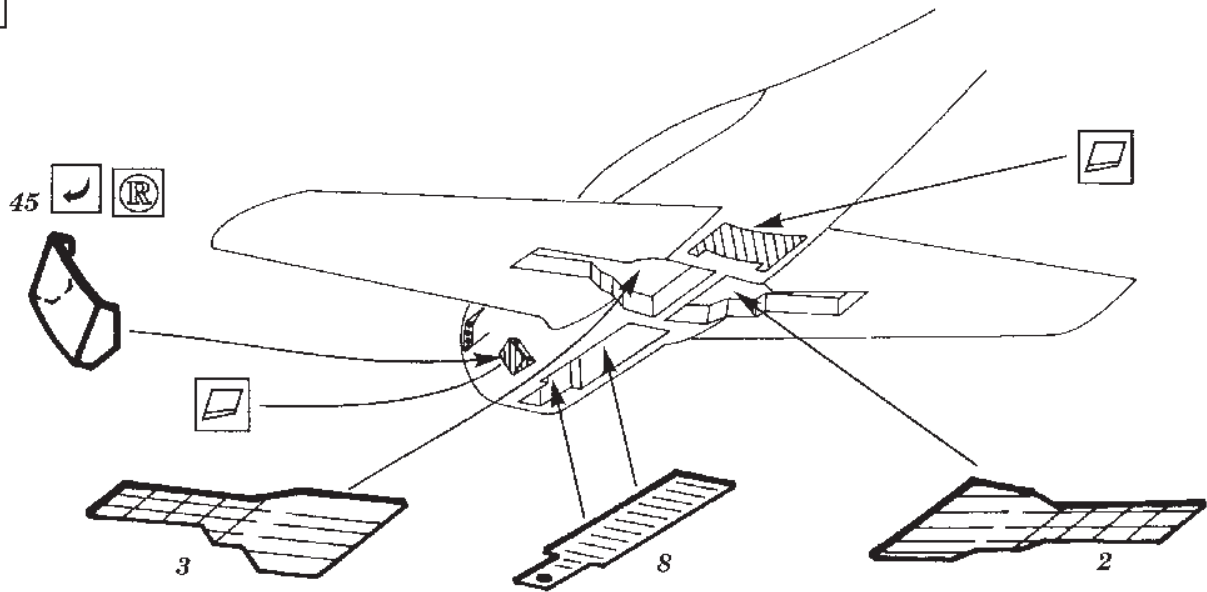

G WHEEL WELLS