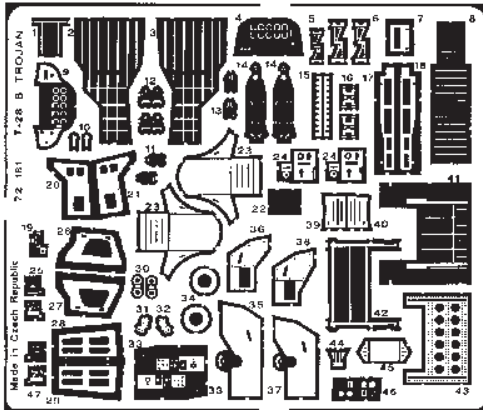

# NORTH AMERICAN T-28 B 'TROJAN'

1/72 scale detail set for HELLER kit

**72 181**

- OPPOSITE SIDE
- OPTION
- BEND
- REPLACE
- REMOVE
- GRIND

**A SEAT ASSEMBLY**

**B REAR SEAT FRAME ASSEMBLY**

**C LEFT COCKPIT CONSOLE**

**D RIGHT COCKPIT CONSOLE**

**E INTERIOR COCKPIT**

**F INTERIOR COCKPIT**

## AIR BRAKE ASSEMBLY