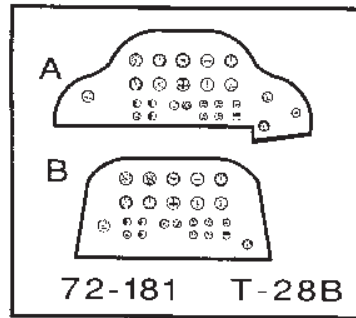

# NORTH AMERICAN T-28 B 'TROJAN'

1/72 scale detail set for HELLER kit

**72 181**

- OPPOSITE SIDE
- OPTION
- BEND
- REPLACE
- REMOVE
- GRIND

**A SEAT ASSEMBLY**

**B REAR SEAT FRAME ASSEMBLY**

**C LEFT COCKPIT CONSOLE**