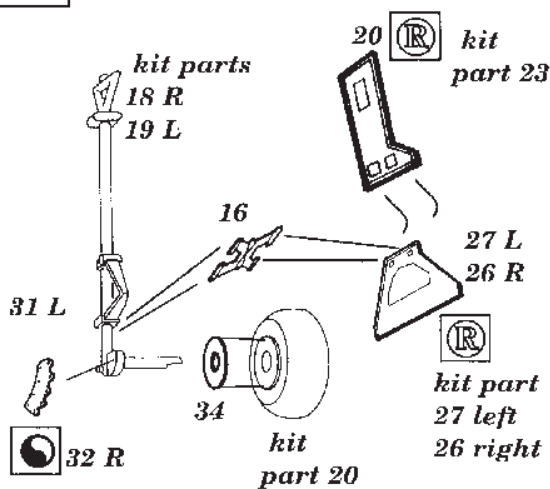

I MAIN LANDING GEAR STRUT