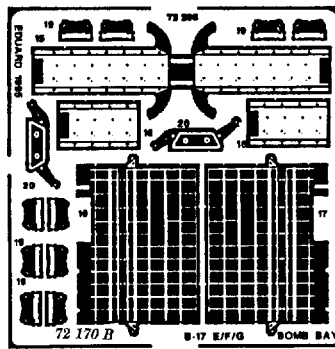

# BOEING B 17 E/F/G BOMB BAY

72 170

1/72 scale detail set for ACADEMY kit

- OPPOSITE SIDE
- REMOVE
- BEND
- REPLACE
- GRIND

## A BOMB WING ASSEMBLY