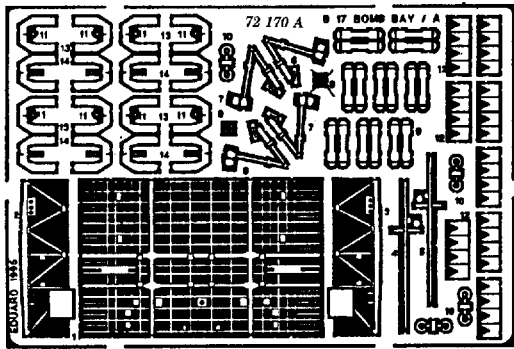

# BOEING B 17 E/F/G BOMB BAY

72 170

1/72 scale detail set for ACADEMY kit

- OPPOSITE SIDE
- REMOVE
- BEND
- REPLACE
- GRIND

## A BOMB WING ASSEMBLY

## D BOMB RACK / LEFT and RIGHT