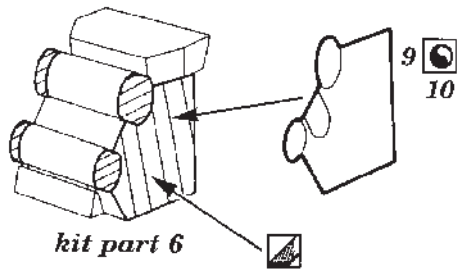

# B - 25 B/C MITCHELL

1/72 scale detail set for ITALERI kit

72 166

-  OPPOSITE SIDE
-  REMOVE
-  BEND
-  REPLACE
-  GRIND

**COCKPIT LEFT SIDE**

**COCKPIT RIGHT SIDE**

**CENTRAL PANEL**

**FRONT EXIT**