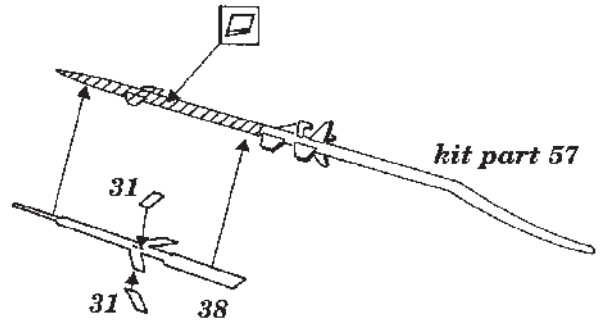

I PITOT TUBE