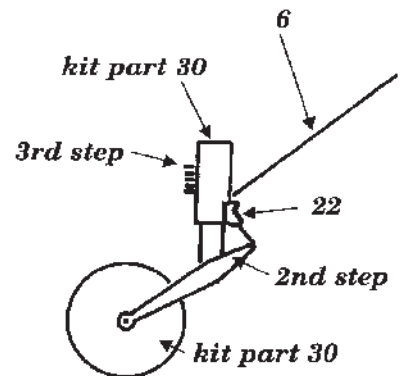

B NOSE GEAR STRUT