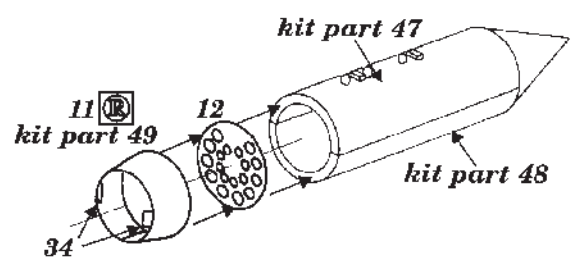

F ROCKET POD