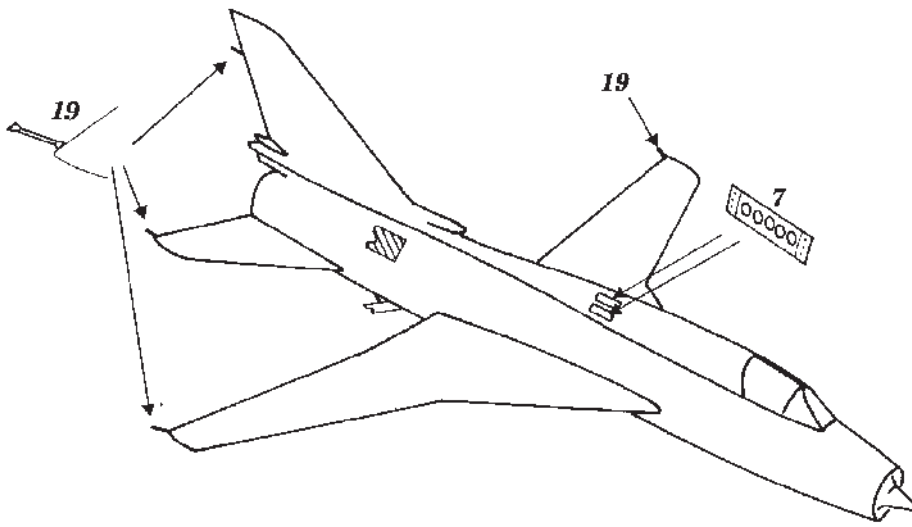

J EXTERNAL PARTS -TOP