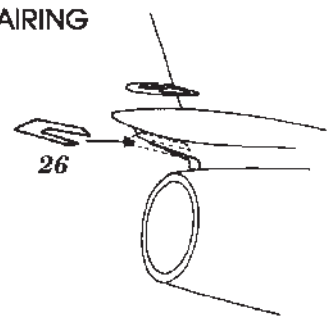

BRAKE CHUTE FAIRING