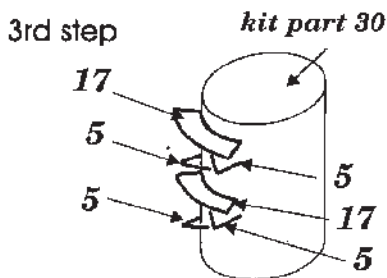

B NOSE GEAR STRUT