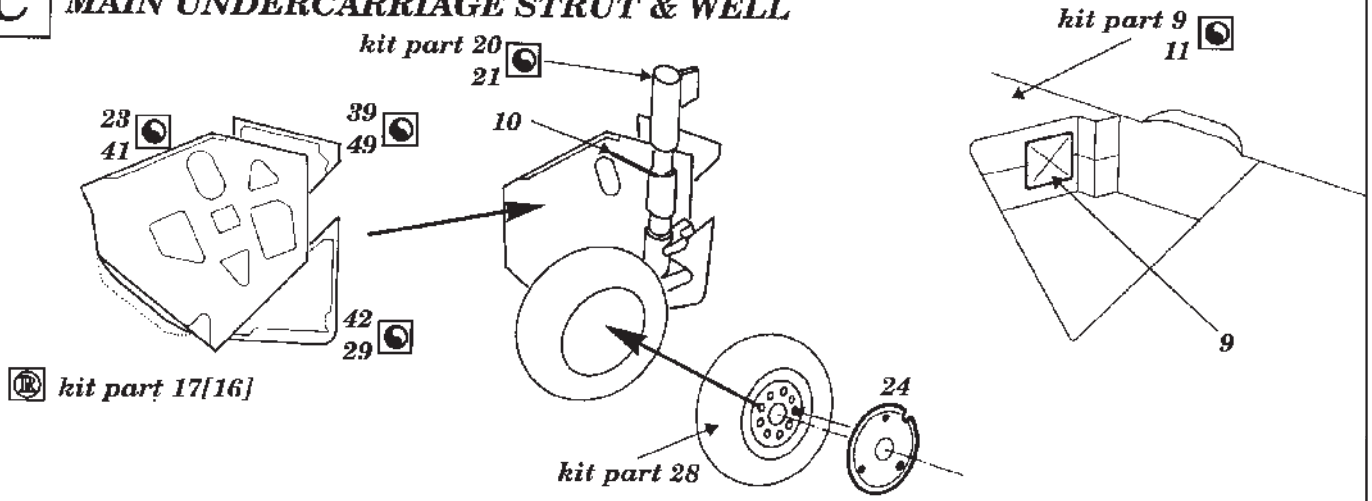

C MAIN UNDERCARRIAGE STRUT & WELL