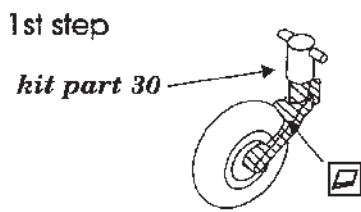

B NOSE GEAR STRUT