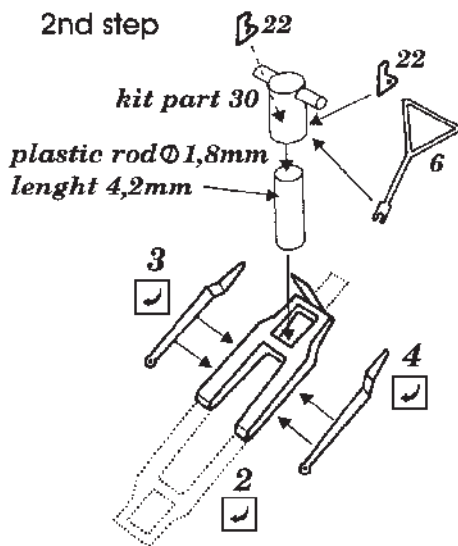

B NOSE GEAR STRUT