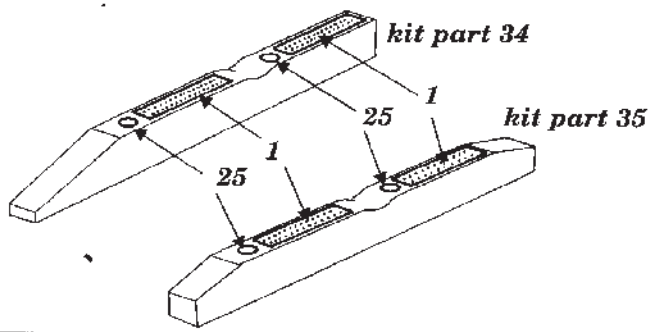

E ASO DISPENSERS