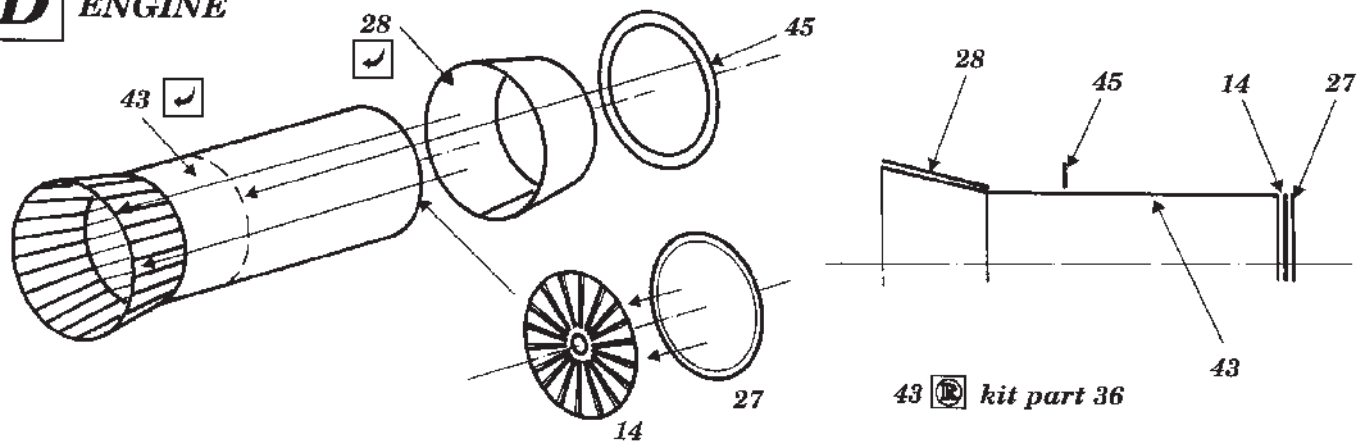

C MAIN UNDERCARRIAGE STRUT & WELL

D ENGINE

E ASO DISPENSERS

F ROCKET POD

G AIR BRAKES