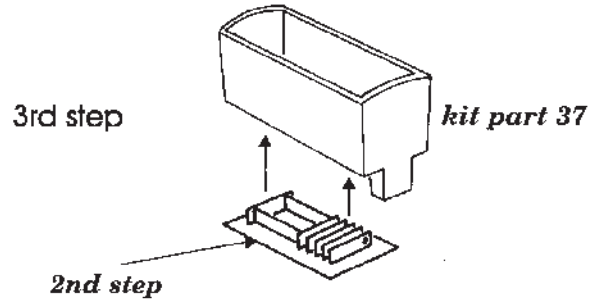

Su-22M-4 -exterior

72 153

1/72 scale detail set for Italeri-Bilek kit

Legend for assembly symbols:

- OPPOSITE SIDE
- REMOVE
- BEND
- OPTION
- REPLACE

Small inset image showing the kit box: SU-22M-4 72 153

A NOSE GEAR WELL