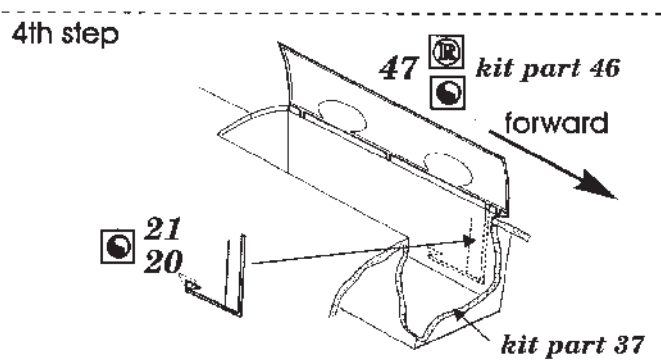

Su-22M-4 -exterior

72 153

1/72 scale detail set for Italeri-Bilek kit

Legend for assembly symbols:

- OPPOSITE SIDE
- REMOVE
- BEND
- OPTION
- REPLACE

Small inset image showing the kit box: SU-22M-4 72 153

A NOSE GEAR WELL