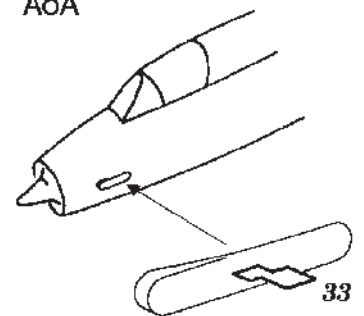

H EXTERNAL FUEL TANK

I PITOT TUBE

J EXTERNAL PARTS -TOP

BRAKE CHUTE FAIRING

AoA

K EXTERNAL PARTS -BOTTOM