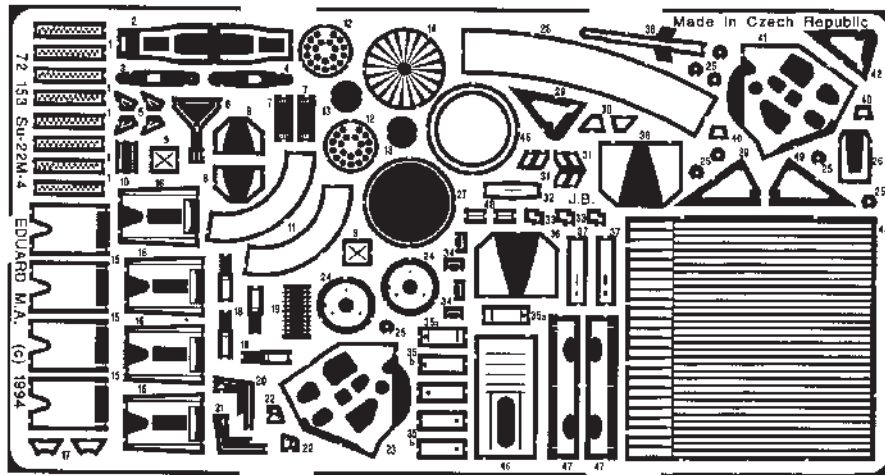

Su-22M-4 -exterior

72 153

1/72 scale detail set for Italeri-Bilek kit

Legend for assembly symbols:

- OPPOSITE SIDE
- REMOVE
- BEND
- OPTION
- REPLACE

Small inset image showing the kit box: SU-22M-4 72 153

A NOSE GEAR WELL