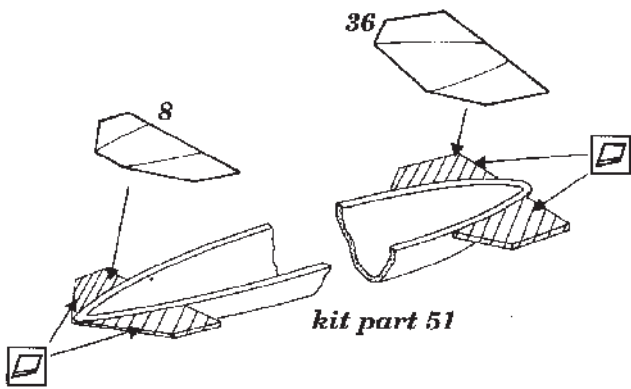

H EXTERNAL FUEL TANK