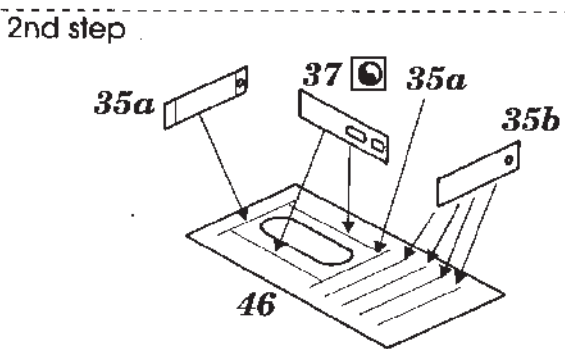

Su-22M-4 -exterior

72 153

1/72 scale detail set for Italeri-Bilek kit

Legend for assembly symbols:

- OPPOSITE SIDE
- REMOVE
- BEND
- OPTION
- REPLACE

Small inset image showing the kit box: SU-22M-4 72 153

A NOSE GEAR WELL