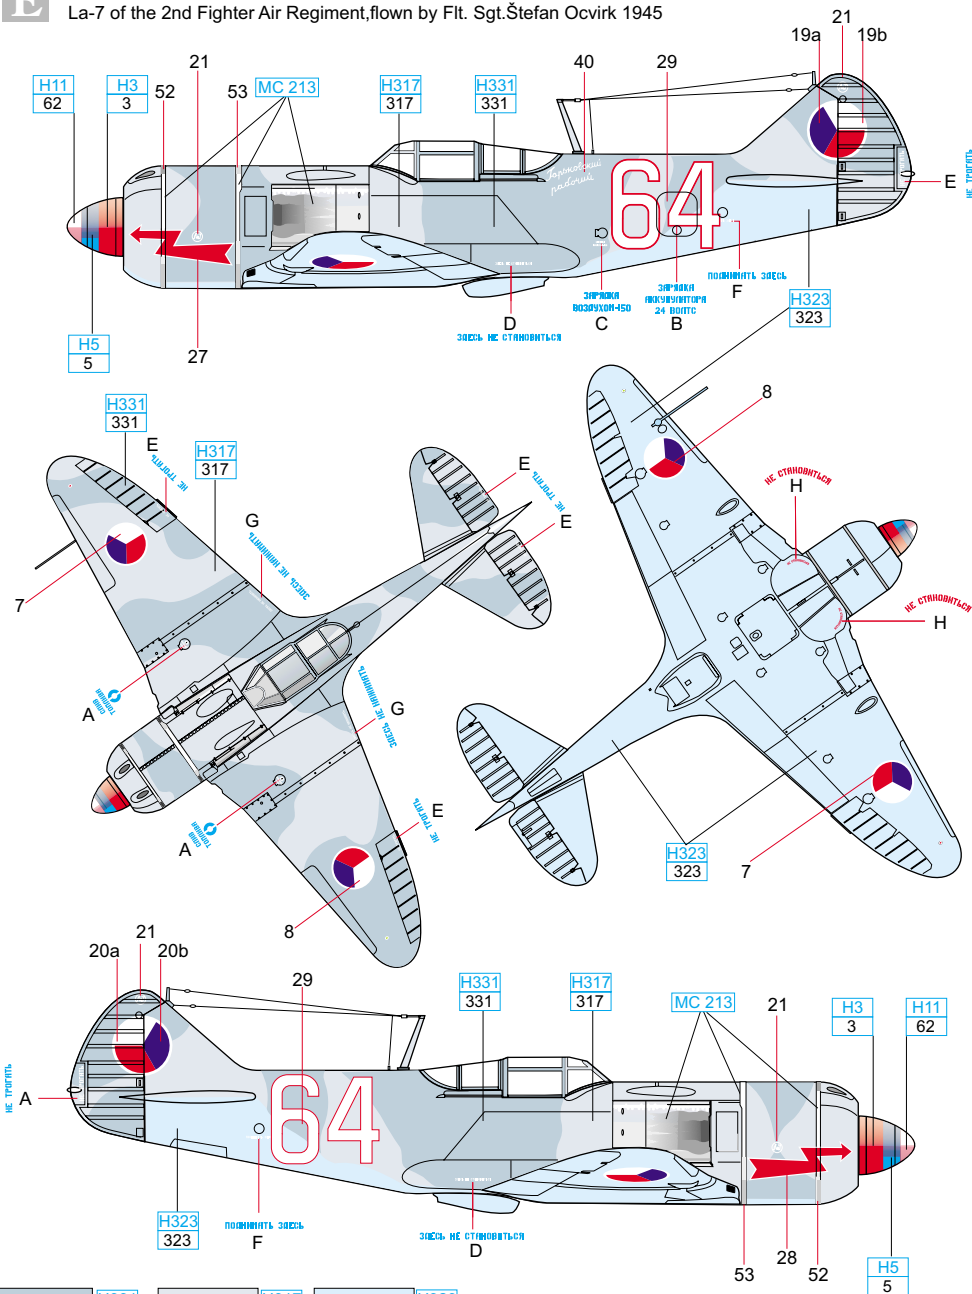

**A38**

**DECAL WEATHERING**

**A** La-7 of the best Allied fighter pilot Maj. I.N.Kozhedub.Germany 1945

**E** La-7 of the 2nd Fighter Air Regiment, flown by Flt. Sgt. Štefan Ocvirk 1945

AMT 11

H331 331

AMT 12