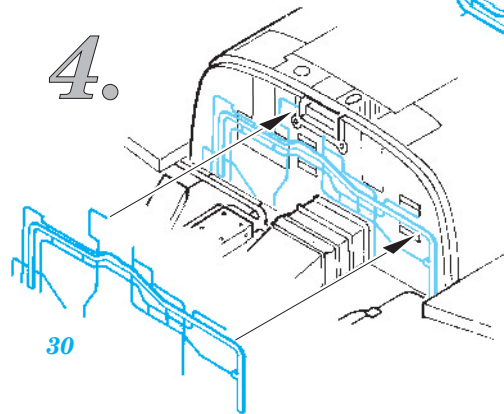

ORIGINAL KIT PARTS
PŮVODNÍ DÍLY STAVEBNICE
 PHOTO-ETCHED PARTS
LEPTANÉ DÍLY
 PARTS TO BE REMOVED
DÍLY K ODSTRANĚNÍ
 FILL
TMELIT

1.

B1, B12

2.

3.

4.

5.

*For further detail sets look for **eduard** 49 538 F-100F interior and 49 540 F-100F seatbelts (not included in this set)*

*For further detail sets look for **eduard** 48 679 F-100F exterior (not included in this set)*