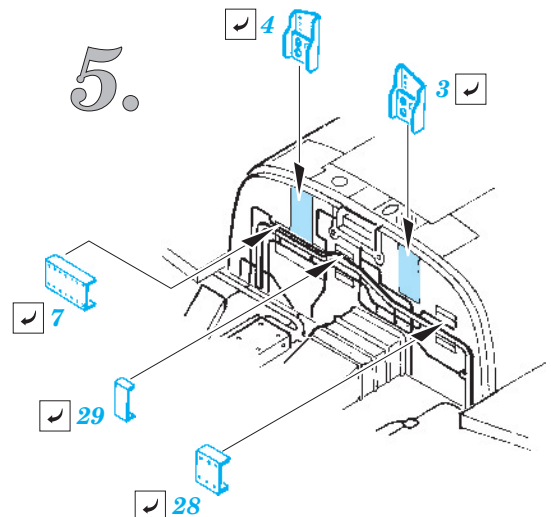

ORIGINAL KIT PARTS
PŮVODNÍ DÍLY STAVEBNICE
 PHOTO-ETCHED PARTS
LEPTANÉ DÍLY
 PARTS TO BE REMOVED
DÍLY K ODSTRANĚNÍ
 FILL
TMELIT

1.

B1, B12

2.

3.

4.

5.

*For further detail sets look for **eduard** 49 538 F-100F interior and 49 540 F-100F seatbelts (not included in this set)*

*For further detail sets look for **eduard** 48 679 F-100F exterior (not included in this set)*