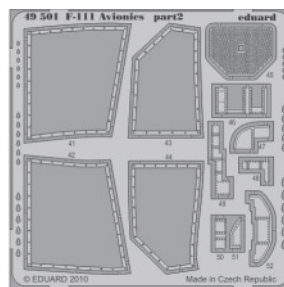

F-111C exterior

eduard

48 674

1/48 scale detail set for Hobby Boss kit • sada detailů pro model 1/48 Hobby Boss

- APPLY EXPRESS MASK AND PAINT BEFORE GLUING
POUŽIT EXPRESS MASK NABARVIT PŘED SLEPENÍM
- SYMMETRICAL ASSEMBLY
SYMETRICKÁ MONTÁŽ
- REMOVE
ODSTRANIT
- GRIND
OBROUSIT
- DRILL HOLE
VRTAT OTVOR
- BEND
OHNOUT
- OPTION
VOLBA
- REPLACE
NAHRADIT

ORIGINAL KIT PARTS
PŮVODNÍ DÍLY STAVEBNICE

PHOTO-ETCHED PARTS
LEPTANÉ DÍLY

PARTS TO BE REMOVED
DÍLY K ODSTRANĚNÍ

FILL
TMELIT

For further detail sets look for eduard 49 518 F-111C interior (not included in this set)

For further detail sets look for eduard 48 668 F-111 engine (not included in this set)

For further detail sets look for eduard 49 501 F-111 avionics (not included in this set)

For further detail sets look for eduard 49 498 F-111 seat early (not included in this set)