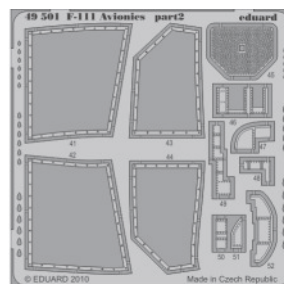

F-111D/E exterior

eduard

48 670

1/48 scale detail set for Hobby Boss kit • sada detailů pro model 1/48 Hobby Boss

- APPLY EXPRESS MASK AND PAINT BEFORE GLUING
POUŽIT EXPRESS MASK NABARVIT PŘED SLEPENÍM
- SYMMETRICAL ASSEMBLY
SYMETRICKÁ MONTÁŽ
- REMOVE
ODSTRANIT
- GRIND
OBROUSIT
- DRILL HOLE
VRTAT OTVOR
- BEND
OHNOUT
- OPTION
VOLBA
- REPLACE
NAHRADIT

ORIGINAL KIT PARTS
PŮVODNÍ DÍLY STAVEBNICE

PHOTO-ETCHED PARTS
LEPTANÉ DÍLY

PARTS TO BE REMOVED
DÍLY K ODSTRANĚNÍ

FILL
TMELIT

For further detail sets look for eduard 49 507 F-111E interior (not included in this set)

For further detail sets look for eduard 48 668 F-111 engine (not included in this set)

For further detail sets look for eduard 49 501 F-111 avionics (not included in this set)

For further detail sets look for eduard 49 498 F-111 seat early (not included in this set)

For further detail sets look for eduard 49 500 F-111 seat late (not included in this set)