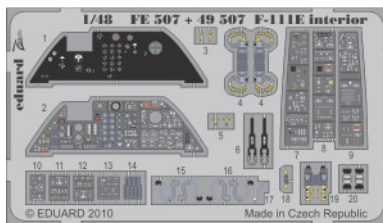

ORIGINAL KIT PARTS
PŮVODNÍ DÍLY STAVEBNICE

PHOTO-ETCHED PARTS
LEPTANÉ DÍLY

PARTS TO BE REMOVED
DÍLY K ODSTRANĚNÍ

FILL
TMELIT

For further detail sets look for eduard 49 507 F-111E interior (not included in this set)

For further detail sets look for eduard 48 668 F-111 engine (not included in this set)

For further detail sets look for eduard 49 501 F-111 avionics (not included in this set)

For further detail sets look for eduard 49 498 F-111 seat early (not included in this set)

For further detail sets look for eduard 49 500 F-111 seat late (not included in this set)