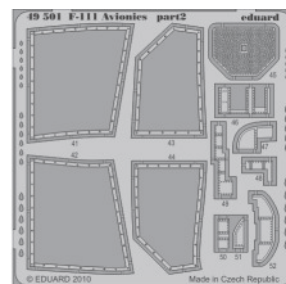

F-111A exterior

eduard

48 661

1/48 scale detail set for Hobby Boss kit • sada detailů pro model 1/48 Hobby Boss

- APPLY EXPRESS MASK AND PAINT BEFORE GLUING
POUŽIT EXPRESS MASK NABARVIT PŘED SLEPENÍM
- SYMMETRICAL ASSEMBLY
SYMETRICKÁ MONTÁŽ
- REMOVE
ODSTRANIT
- GRIND
OBROUSIT
- DRILL HOLE
VRTAT OTVOR
- BEND
OHNOUT
- OPTION
VOLBA
- REPLACE
NAHRADIT

 ORIGINAL KIT PARTS
PŮVODNÍ DÍLY STAVEBNICE
 PHOTO-ETCHED PARTS
LEPTANÉ DÍLY
 PARTS TO BE REMOVED
DÍLY K ODSTRANĚNÍ
 FILL
TMELIT

For further detail sets look for eduard 49 499 F-111A interior (not included in this set)

For further detail sets look for eduard 48 668 F-111 engine (not included in this set)

For further detail sets look for eduard 49 501 F-111 avionics (not included in this set)

For further detail sets look for eduard 49 498 F-111 seat early (not included in this set)