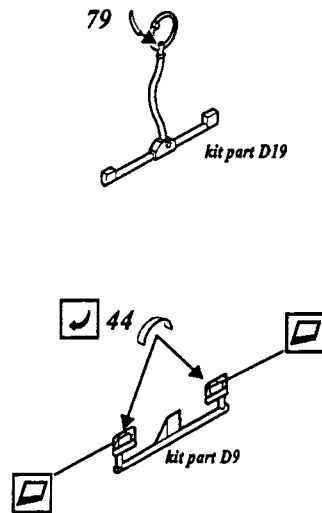

Swordfish Mk.I

1/48 scale detail set for Tamiya kit

- OPPOSITE SIDE
- REMOVE
- BEND
- REPLACE
- GRIND
- OPTION

A PILOT SEAT

B RUDDER & PEDALS

C INSTRUMENT PANEL

D COCKPIT FLOOR

E COCKPIT

F GUNNER & OBSERVER SEAT

G GUNS

H ENGINE

I AERIAL

J EXTERNAL PARTS

Parts 3+33 -pre-war version only

J WEAPONS