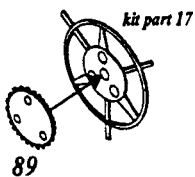

H ENGINE

I AERIAL

J EXTERNAL PARTS

Parts 3+33 -pre-war version only