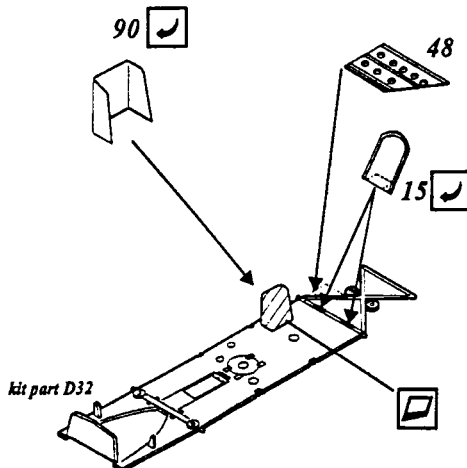

Swordfish Mk.I

1/48 scale detail set for Tamiya kit

- OPPOSITE SIDE
- REMOVE
- BEND
- REPLACE
- GRIND
- OPTION

A PILOT SEAT

B RUDDER & PEDALS

C INSTRUMENT PANEL

D COCKPIT FLOOR

E COCKPIT

F GUNNER & OBSERVER SEAT

G GUNS

H ENGINE

I AERIAL

J EXTERNAL PARTS

Parts 3+33 -pre-war version only

J WEAPONS