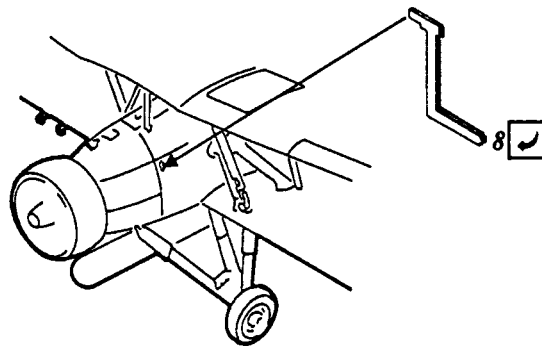

Swordfish Mk.I

1/48 scale detail set for Tamiya kit

- OPPOSITE SIDE
- REMOVE
- BEND
- REPLACE
- GRIND
- OPTION

A PILOT SEAT

B RUDDER & PEDALS

C INSTRUMENT PANEL

D COCKPIT FLOOR

E COCKPIT

F GUNNER & OBSERVER SEAT

G GUNS

H ENGINE

I AERIAL

J EXTERNAL PARTS

Parts 3+33 -pre-war version only

J WEAPONS