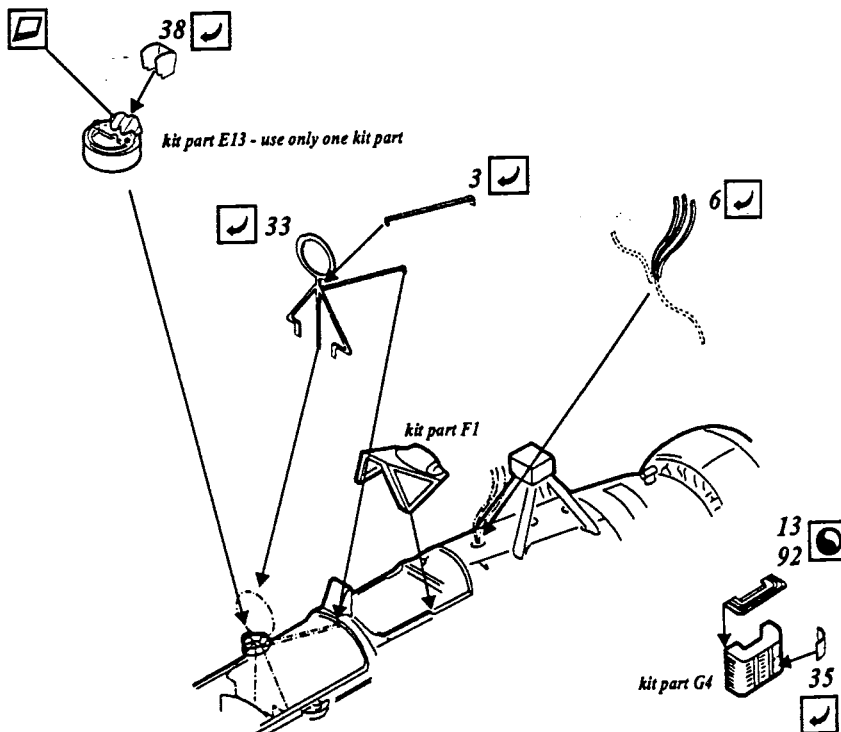

Swordfish Mk.I

1/48 scale detail set for Tamiya kit

- OPPOSITE SIDE
- REMOVE
- BEND
- REPLACE
- GRIND
- OPTION

A PILOT SEAT

B RUDDER & PEDALS

C INSTRUMENT PANEL

D COCKPIT FLOOR

E COCKPIT

F GUNNER & OBSERVER SEAT

G GUNS

H ENGINE

I AERIAL

J EXTERNAL PARTS

Parts 3+33 -pre-war version only

J WEAPONS