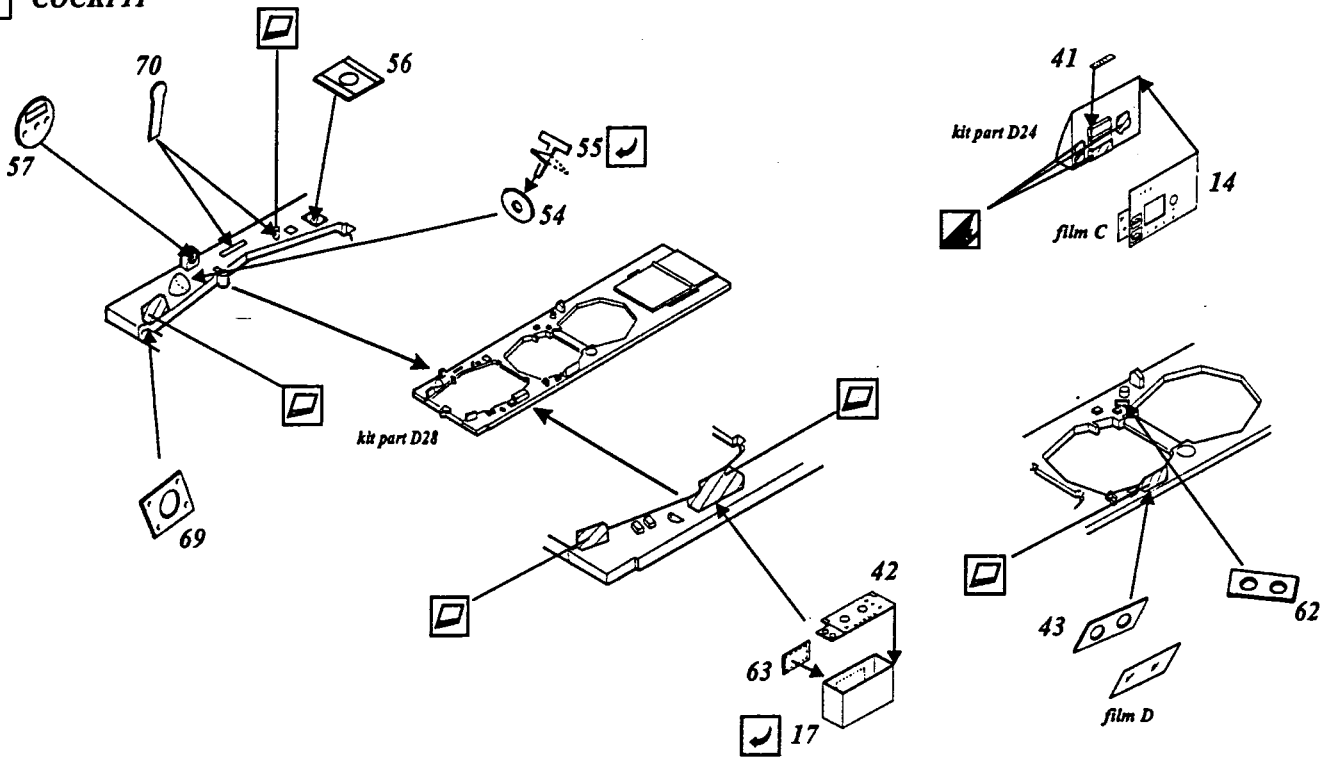

Swordfish Mk.I

1/48 scale detail set for Tamiya kit

- OPPOSITE SIDE
- REMOVE
- BEND
- REPLACE
- GRIND
- OPTION

A PILOT SEAT

B RUDDER & PEDALS

C INSTRUMENT PANEL

D COCKPIT FLOOR

E COCKPIT

F GUNNER & OBSERVER SEAT

G GUNS

H ENGINE

I AERIAL

J EXTERNAL PARTS

Parts 3+33 -pre-war version only

J WEAPONS