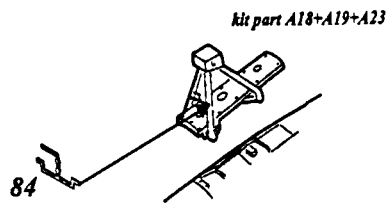

Swordfish Mk.I

1/48 scale detail set for Tamiya kit

- OPPOSITE SIDE
- REMOVE
- BEND
- REPLACE
- GRIND
- OPTION

A PILOT SEAT

B RUDDER & PEDALS

C INSTRUMENT PANEL

D COCKPIT FLOOR

E COCKPIT

F GUNNER & OBSERVER SEAT

G GUNS

H ENGINE

I AERIAL

J EXTERNAL PARTS

Parts 3+33 -pre-war version only

J WEAPONS