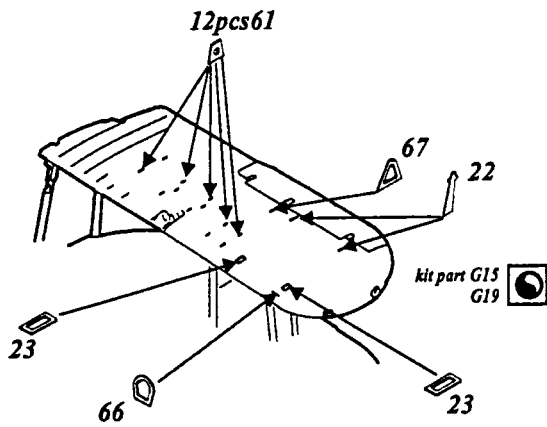

Swordfish Mk.I

1/48 scale detail set for Tamiya kit

- OPPOSITE SIDE
- REMOVE
- BEND
- REPLACE
- GRIND
- OPTION

A PILOT SEAT

B RUDDER & PEDALS

C INSTRUMENT PANEL

D COCKPIT FLOOR

E COCKPIT

F GUNNER & OBSERVER SEAT

G GUNS

H ENGINE

I AERIAL

J EXTERNAL PARTS

Parts 3+33 -pre-war version only

J WEAPONS