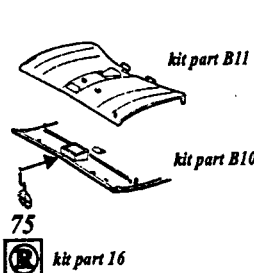

Swordfish Mk.I

1/48 scale detail set for Tamiya kit

- OPPOSITE SIDE
- REMOVE
- BEND
- REPLACE
- GRIND
- OPTION

A PILOT SEAT

B RUDDER & PEDALS

C INSTRUMENT PANEL

D COCKPIT FLOOR

E COCKPIT

F GUNNER & OBSERVER SEAT

G GUNS

H ENGINE

I AERIAL

J EXTERNAL PARTS

Parts 3+33 -pre-war version only

J WEAPONS