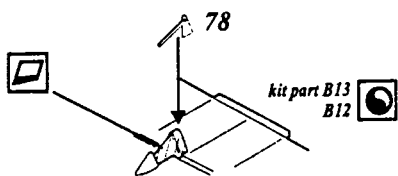

Swordfish Mk.I

1/48 scale detail set for Tamiya kit

- OPPOSITE SIDE
- REMOVE
- BEND
- REPLACE
- GRIND
- OPTION

A PILOT SEAT

B RUDDER & PEDALS

C INSTRUMENT PANEL

D COCKPIT FLOOR

E COCKPIT

F GUNNER & OBSERVER SEAT

G GUNS

H ENGINE

I AERIAL

J EXTERNAL PARTS

Parts 3+33 -pre-war version only

J WEAPONS