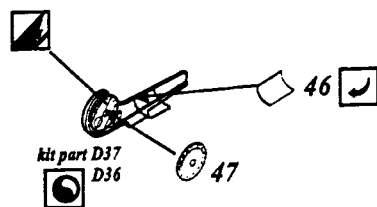

Swordfish Mk.I

1/48 scale detail set for Tamiya kit

- OPPOSITE SIDE
- REMOVE
- BEND
- REPLACE
- GRIND
- OPTION

A PILOT SEAT

B RUDDER & PEDALS

C INSTRUMENT PANEL

D COCKPIT FLOOR

E COCKPIT

F GUNNER & OBSERVER SEAT

G GUNS

H ENGINE

I AERIAL

J EXTERNAL PARTS

Parts 3+33 -pre-war version only

J WEAPONS