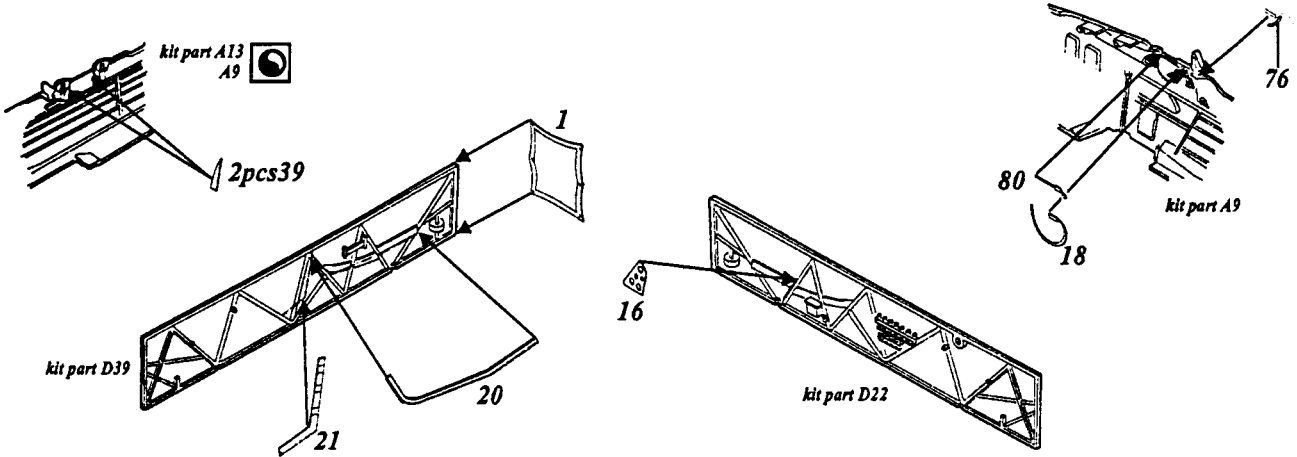

Swordfish Mk.I

1/48 scale detail set for Tamiya kit

- OPPOSITE SIDE
- REMOVE
- BEND
- REPLACE
- GRIND
- OPTION

A PILOT SEAT

B RUDDER & PEDALS

C INSTRUMENT PANEL

D COCKPIT FLOOR

E COCKPIT

F GUNNER & OBSERVER SEAT

G GUNS

H ENGINE

I AERIAL

J EXTERNAL PARTS

Parts 3+33 -pre-war version only

J WEAPONS