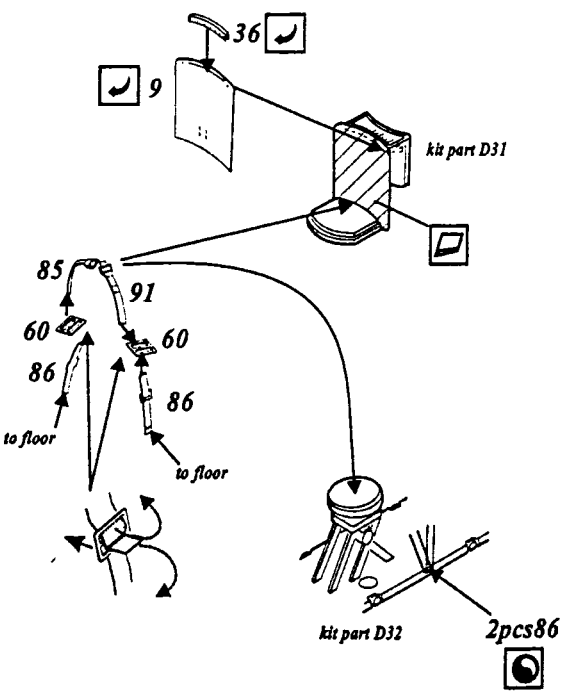

Swordfish Mk.I

1/48 scale detail set for Tamiya kit

- OPPOSITE SIDE
- REMOVE
- BEND
- REPLACE
- GRIND
- OPTION

A PILOT SEAT

B RUDDER & PEDALS

C INSTRUMENT PANEL

D COCKPIT FLOOR

E COCKPIT

F GUNNER & OBSERVER SEAT

G GUNS

H ENGINE

I AERIAL

J EXTERNAL PARTS

Parts 3+33 -pre-war version only

J WEAPONS