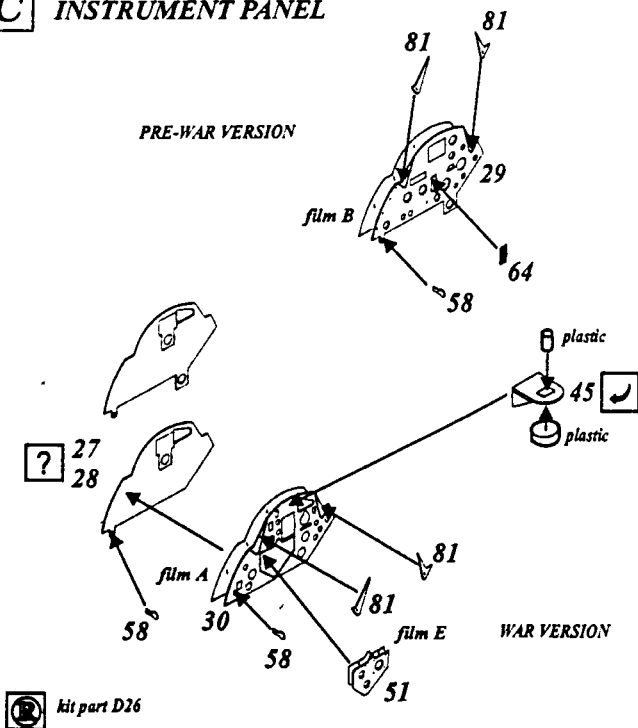

Swordfish Mk.I

1/48 scale detail set for Tamiya kit

- OPPOSITE SIDE
- REMOVE
- BEND
- REPLACE
- GRIND
- OPTION

A PILOT SEAT

B RUDDER & PEDALS

C INSTRUMENT PANEL

D COCKPIT FLOOR

E COCKPIT

F GUNNER & OBSERVER SEAT

G GUNS

H ENGINE

I AERIAL

J EXTERNAL PARTS

Parts 3+33 -pre-war version only

J WEAPONS