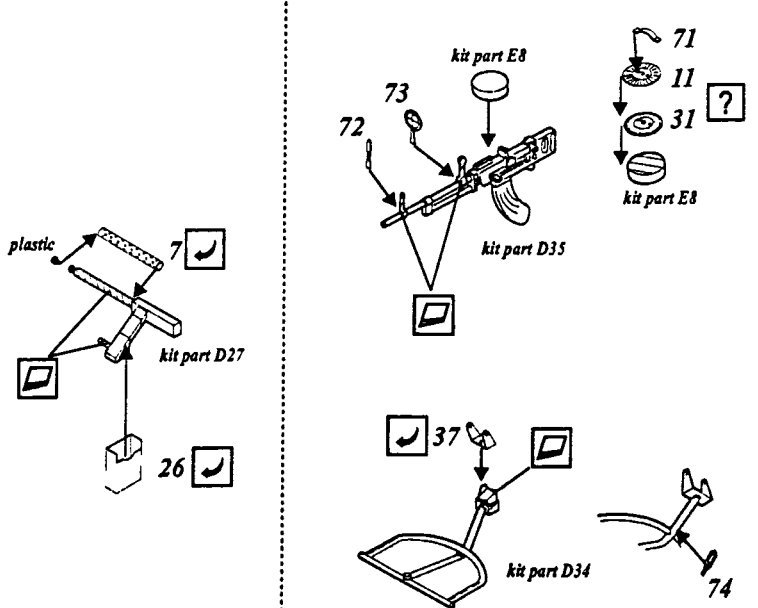

Swordfish Mk.I

1/48 scale detail set for Tamiya kit

- OPPOSITE SIDE
- REMOVE
- BEND
- REPLACE
- GRIND
- OPTION

A PILOT SEAT

B RUDDER & PEDALS

C INSTRUMENT PANEL

D COCKPIT FLOOR

E COCKPIT

F GUNNER & OBSERVER SEAT

G GUNS

H ENGINE

I AERIAL

J EXTERNAL PARTS

Parts 3+33 -pre-war version only

J WEAPONS