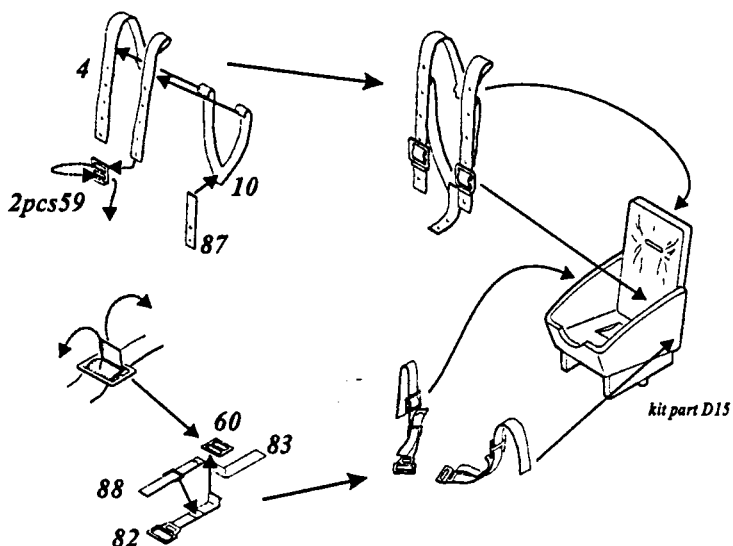

Swordfish Mk.I

1/48 scale detail set for Tamiya kit

- OPPOSITE SIDE
- REMOVE
- BEND
- REPLACE
- GRIND
- OPTION

A PILOT SEAT

B RUDDER & PEDALS

C INSTRUMENT PANEL

D COCKPIT FLOOR

E COCKPIT

F GUNNER & OBSERVER SEAT

G GUNS

H ENGINE

I AERIAL

J EXTERNAL PARTS

Parts 3+33 -pre-war version only

J WEAPONS