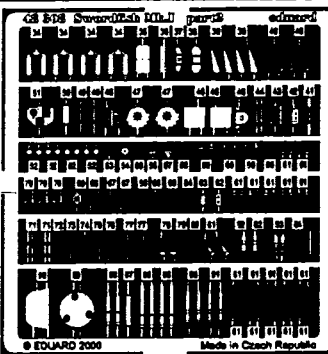

Swordfish Mk.I

1/48 scale detail set for Tamiya kit

- OPPOSITE SIDE
- REMOVE
- BEND
- REPLACE
- GRIND
- OPTION

A PILOT SEAT

B RUDDER & PEDALS

C INSTRUMENT PANEL

D COCKPIT FLOOR

E COCKPIT

F GUNNER & OBSERVER SEAT

G GUNS

H ENGINE

I AERIAL

J EXTERNAL PARTS

Parts 3+33 -pre-war version only

J WEAPONS