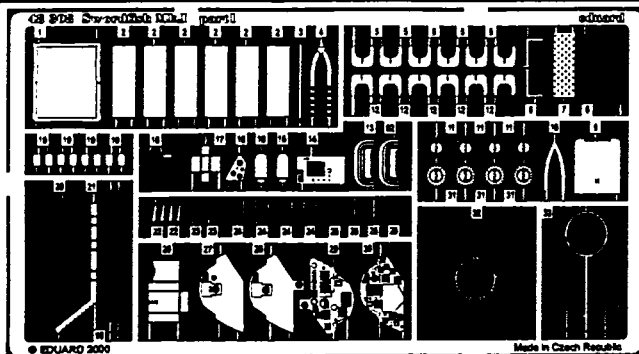

Swordfish Mk.I

1/48 scale detail set for Tamiya kit

- OPPOSITE SIDE
- REMOVE
- BEND
- REPLACE
- GRIND
- OPTION

A PILOT SEAT

B RUDDER & PEDALS

C INSTRUMENT PANEL

D COCKPIT FLOOR

E COCKPIT

F GUNNER & OBSERVER SEAT

G GUNS

H ENGINE

I AERIAL

J EXTERNAL PARTS

Parts 3+33 -pre-war version only

J WEAPONS