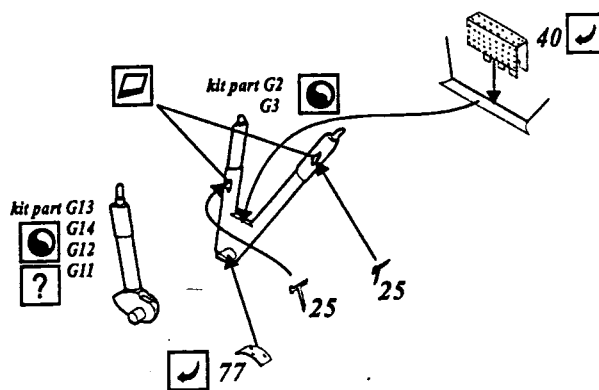

Swordfish Mk.I

1/48 scale detail set for Tamiya kit

- OPPOSITE SIDE
- REMOVE
- BEND
- REPLACE
- GRIND
- OPTION

A PILOT SEAT

B RUDDER & PEDALS

C INSTRUMENT PANEL

D COCKPIT FLOOR

E COCKPIT

F GUNNER & OBSERVER SEAT

G GUNS

H ENGINE

I AERIAL

J EXTERNAL PARTS

Parts 3+33 -pre-war version only

J WEAPONS