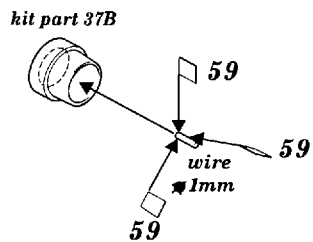

UH-1D Iroquios

1/48 scale detail set for Italeri kit

48 292

- OPPOSITE SIDE
- REMOVE
- BEND
- REPLACE
- GRIND
- OPTION

A INTERIOR

B MAIN ROTOR

C EXHAUST

D PROTECTIVE NETTINGS