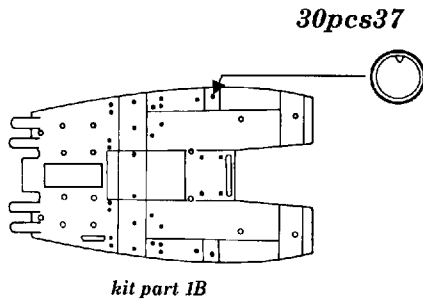

UH-1D Iroquios

1/48 scale detail set for Italeri kit

48 292

- OPPOSITE SIDE
- REMOVE
- BEND
- REPLACE
- GRIND
- OPTION

A INTERIOR

B MAIN ROTOR

C EXHAUST

D PROTECTIVE NETTINGS