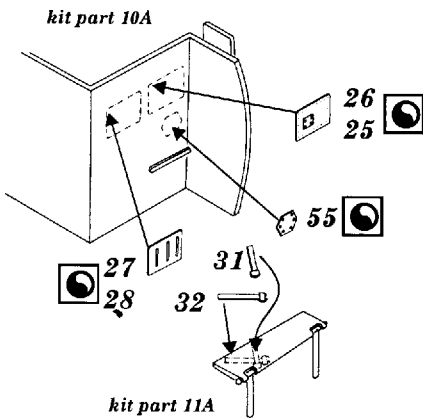

UH-1D Iroquios

1/48 scale detail set for Italeri kit

48 292

- OPPOSITE SIDE
- REMOVE
- BEND
- REPLACE
- GRIND
- OPTION

A INTERIOR

B MAIN ROTOR

C EXHAUST

D PROTECTIVE NETTINGS