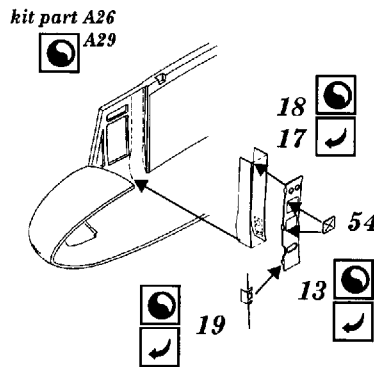

UH-1D Iroquios

1/48 scale detail set for Italeri kit

48 292

- OPPOSITE SIDE
- REMOVE
- BEND
- REPLACE
- GRIND
- OPTION

A INTERIOR

B MAIN ROTOR

C EXHAUST

D PROTECTIVE NETTINGS