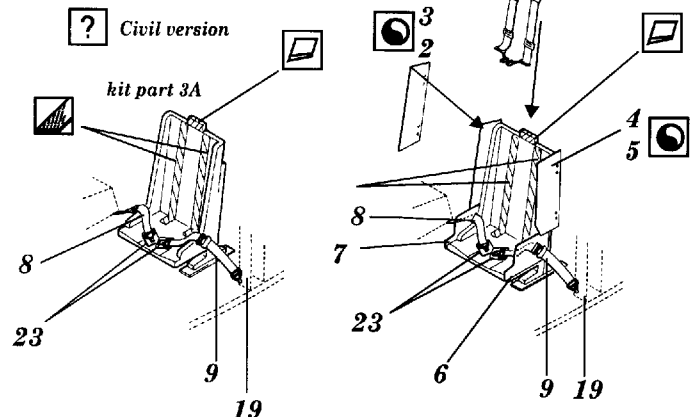

UH-1D Iroquios

1/48 scale detail set for Italeri kit

48 292

- OPPOSITE SIDE
- REMOVE
- BEND
- REPLACE
- GRIND
- OPTION

A INTERIOR

B MAIN ROTOR

C EXHAUST

D PROTECTIVE NETTINGS