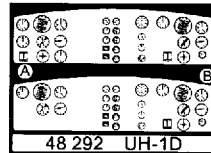

UH-1D Iroquios

1/48 scale detail set for Italeri kit

48 292

- OPPOSITE SIDE
- REMOVE
- BEND
- REPLACE
- GRIND
- OPTION

A INTERIOR

B MAIN ROTOR

C EXHAUST

D PROTECTIVE NETTINGS