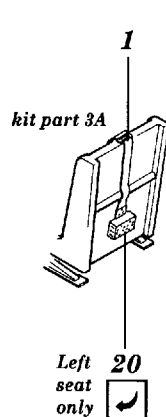

UH-1D Iroquios

1/48 scale detail set for Italeri kit

48 292

- OPPOSITE SIDE
- REMOVE
- BEND
- REPLACE
- GRIND
- OPTION

A INTERIOR

B MAIN ROTOR

C EXHAUST

D PROTECTIVE NETTINGS