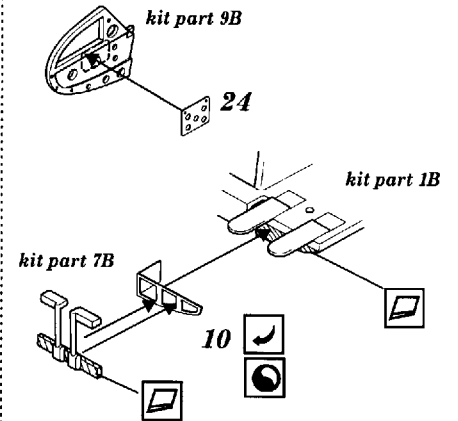

UH-1D Iroquios

1/48 scale detail set for Italeri kit

48 292

- OPPOSITE SIDE
- REMOVE
- BEND
- REPLACE
- GRIND
- OPTION

A INTERIOR

B MAIN ROTOR

C EXHAUST

D PROTECTIVE NETTINGS