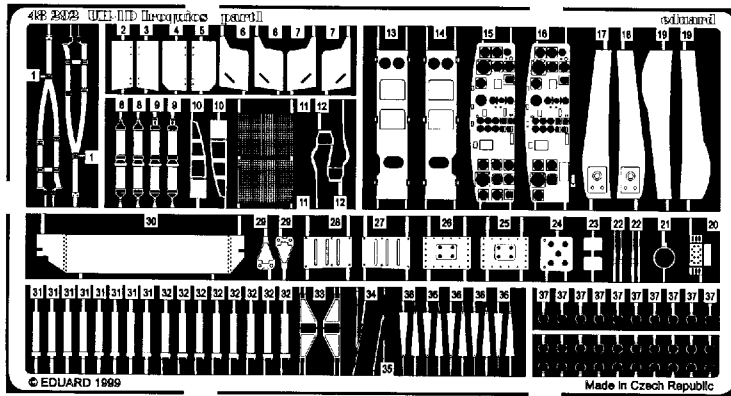

UH-1D Iroquios

1/48 scale detail set for Italeri kit

48 292

- OPPOSITE SIDE
- REMOVE
- BEND
- REPLACE
- GRIND
- OPTION

A INTERIOR

B MAIN ROTOR

C EXHAUST

D PROTECTIVE NETTINGS