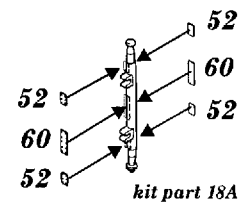

UH-1D Iroquios

1/48 scale detail set for Italeri kit

48 292

- OPPOSITE SIDE
- REMOVE
- BEND
- REPLACE
- GRIND
- OPTION

A INTERIOR

B MAIN ROTOR

C EXHAUST

D PROTECTIVE NETTINGS