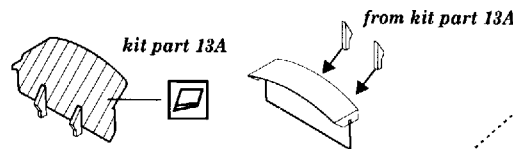

UH-1D Iroquios

1/48 scale detail set for Italeri kit

48 292

- OPPOSITE SIDE
- REMOVE
- BEND
- REPLACE
- GRIND
- OPTION

A INTERIOR

B MAIN ROTOR

C EXHAUST

D PROTECTIVE NETTINGS