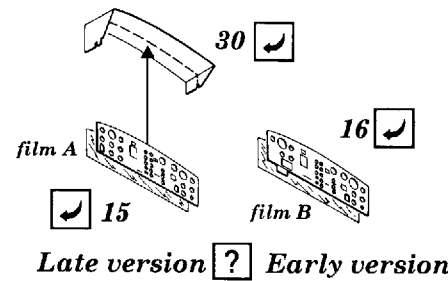

UH-1D Iroquios

1/48 scale detail set for Italeri kit

48 292

- OPPOSITE SIDE
- REMOVE
- BEND
- REPLACE
- GRIND
- OPTION

A INTERIOR

B MAIN ROTOR

C EXHAUST

D PROTECTIVE NETTINGS