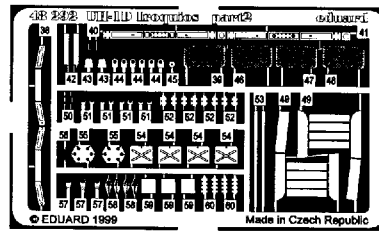

UH-1D Iroquios

1/48 scale detail set for Italeri kit

48 292

- OPPOSITE SIDE
- REMOVE
- BEND
- REPLACE
- GRIND
- OPTION

A INTERIOR

B MAIN ROTOR

C EXHAUST

D PROTECTIVE NETTINGS