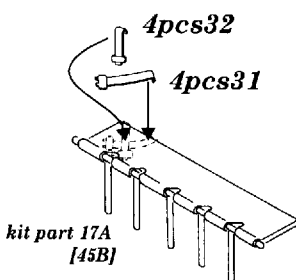

UH-1D Iroquios

1/48 scale detail set for Italeri kit

48 292

- OPPOSITE SIDE
- REMOVE
- BEND
- REPLACE
- GRIND
- OPTION

A INTERIOR

B MAIN ROTOR

C EXHAUST

D PROTECTIVE NETTINGS