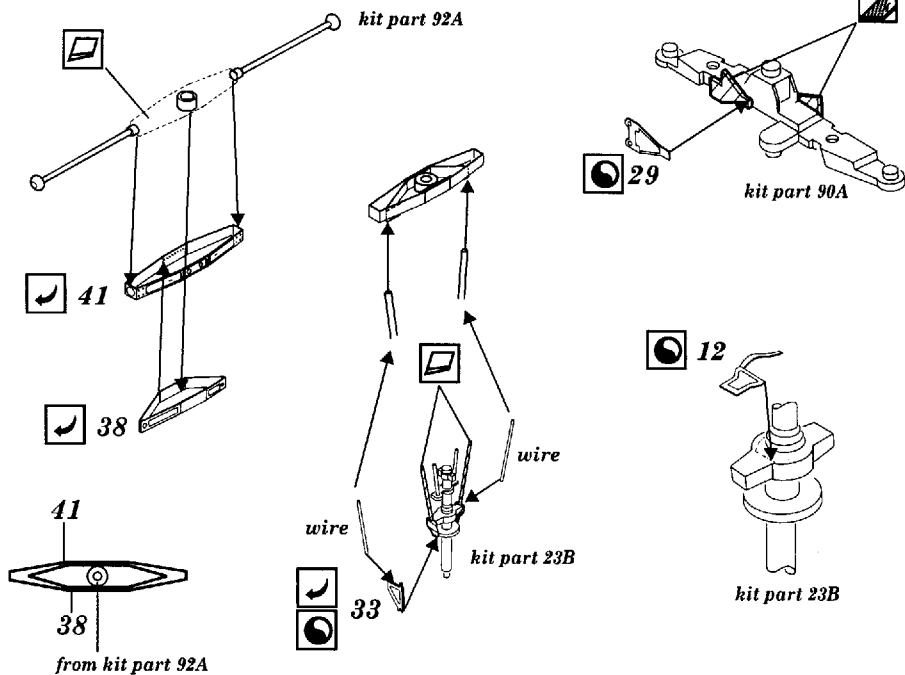

UH-1D Iroquios

1/48 scale detail set for Italeri kit

48 292

- OPPOSITE SIDE
- REMOVE
- BEND
- REPLACE
- GRIND
- OPTION

A INTERIOR

B MAIN ROTOR

C EXHAUST

D PROTECTIVE NETTINGS