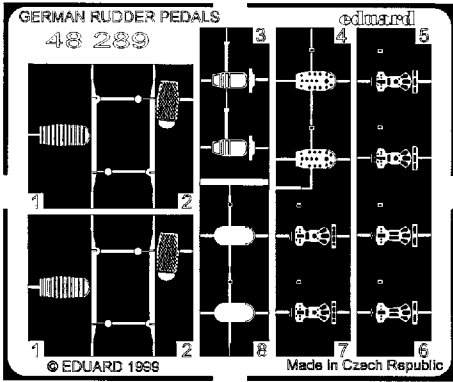

German rudder pedals

48 289

1/48 scale detail set

-  OPPOSITE SIDE
-  REMOVE
-  BEND
-  REPLACE
-  GRIND
-  OPTION