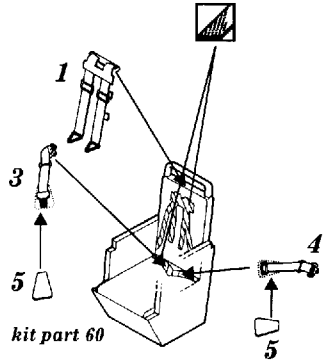

Ju 52/3m

1/48 scale detail set for Revell/Monogram kit

-  OPPOSITE SIDE
-  REMOVE
-  BEND
-  REPLACE
-  GRIND
-  OPTION

A COCKPIT

Parts 17+18 for B version only

B DUST BIN ASSEMBLY

C ARMAMENT

D TAIL GEAR