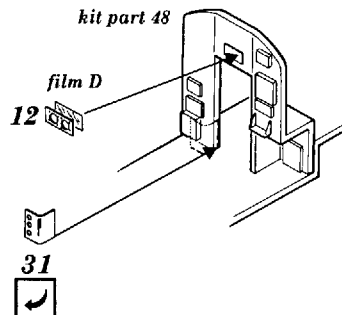

Ju 52/3m

1/48 scale detail set for Revell/Monogram kit

-  OPPOSITE SIDE
-  REMOVE
-  BEND
-  REPLACE
-  GRIND
-  OPTION

A COCKPIT

Parts 17+18 for B version only

B DUST BIN ASSEMBLY

C ARMAMENT

D TAIL GEAR