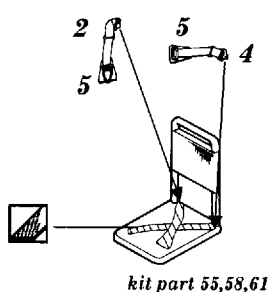

Ju 52/3m

1/48 scale detail set for Revell/Monogram kit

-  OPPOSITE SIDE
-  REMOVE
-  BEND
-  REPLACE
-  GRIND
-  OPTION

A COCKPIT

Parts 17+18 for B version only

B DUST BIN ASSEMBLY

C ARMAMENT

D TAIL GEAR