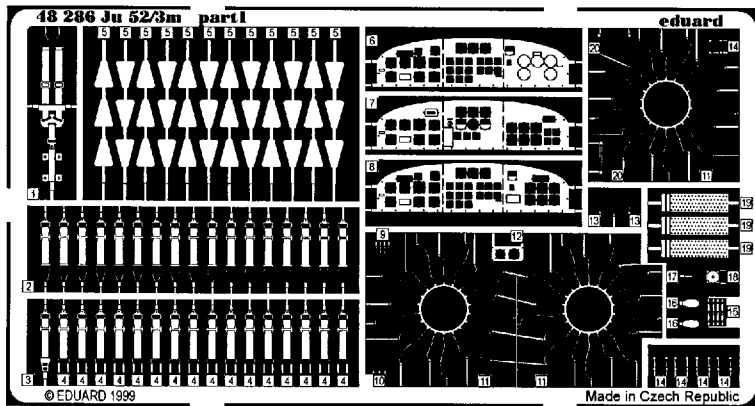

Ju 52/3m

1/48 scale detail set for Revell/Monogram kit

-  OPPOSITE SIDE
-  REMOVE
-  BEND
-  REPLACE
-  GRIND
-  OPTION

A COCKPIT

Parts 17+18 for B version only

B DUST BIN ASSEMBLY

C ARMAMENT

D TAIL GEAR