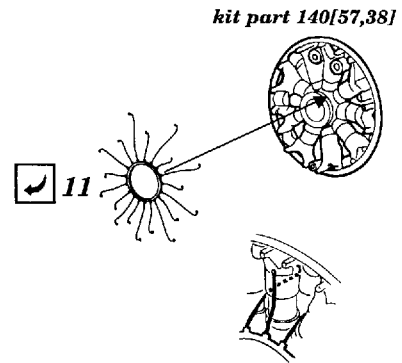

C ARMAMENT

D TAIL GEAR

E ENGINE

F EXTERIOR