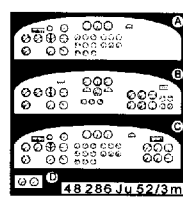

Ju 52/3m

1/48 scale detail set for Revell/Monogram kit

-  OPPOSITE SIDE
-  REMOVE
-  BEND
-  REPLACE
-  GRIND
-  OPTION

A COCKPIT

Parts 17+18 for B version only

B DUST BIN ASSEMBLY

C ARMAMENT

D TAIL GEAR