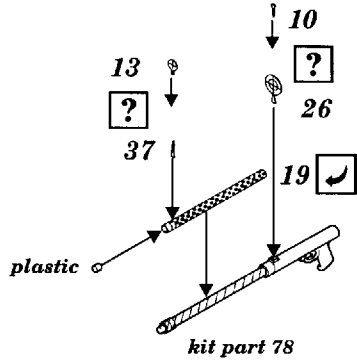

Ju 52/3m

1/48 scale detail set for Revell/Monogram kit

-  OPPOSITE SIDE
-  REMOVE
-  BEND
-  REPLACE
-  GRIND
-  OPTION

A COCKPIT

Parts 17+18 for B version only

B DUST BIN ASSEMBLY

C ARMAMENT

D TAIL GEAR