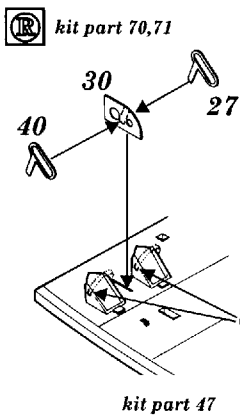

Ju 52/3m

1/48 scale detail set for Revell/Monogram kit

-  OPPOSITE SIDE
-  REMOVE
-  BEND
-  REPLACE
-  GRIND
-  OPTION

A COCKPIT

Parts 17+18 for B version only

B DUST BIN ASSEMBLY

C ARMAMENT

D TAIL GEAR