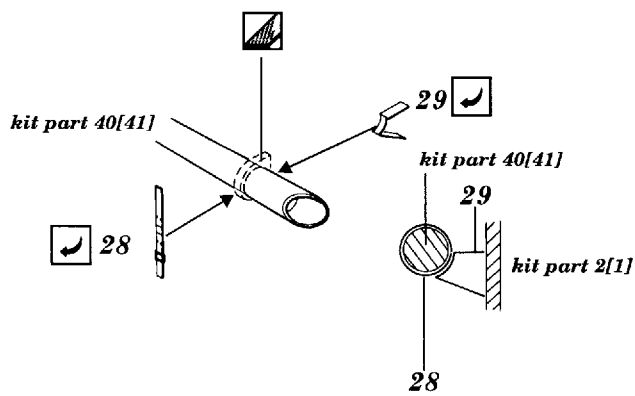

C ARMAMENT

D TAIL GEAR

E ENGINE

F EXTERIOR