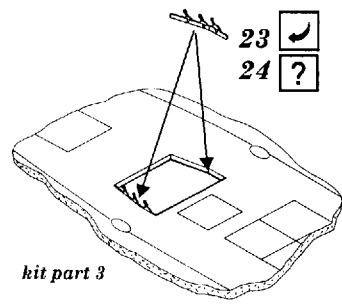

Ju 52/3m

1/48 scale detail set for Revell/Monogram kit

-  OPPOSITE SIDE
-  REMOVE
-  BEND
-  REPLACE
-  GRIND
-  OPTION

A COCKPIT

Parts 17+18 for B version only

B DUST BIN ASSEMBLY

C ARMAMENT

D TAIL GEAR