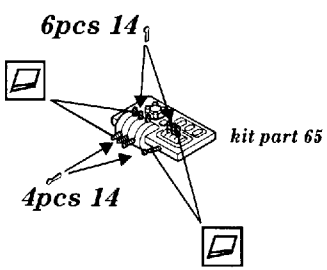

Ju 52/3m

1/48 scale detail set for Revell/Monogram kit

-  OPPOSITE SIDE
-  REMOVE
-  BEND
-  REPLACE
-  GRIND
-  OPTION

A COCKPIT

Parts 17+18 for B version only

B DUST BIN ASSEMBLY

C ARMAMENT

D TAIL GEAR