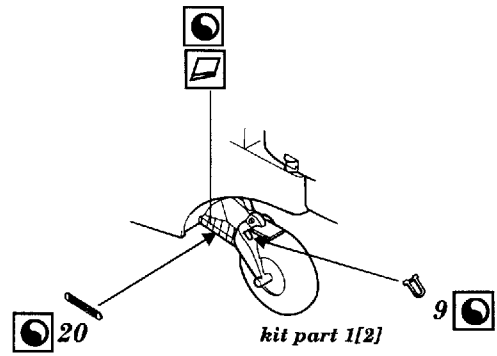

Ju 52/3m

1/48 scale detail set for Revell/Monogram kit

-  OPPOSITE SIDE
-  REMOVE
-  BEND
-  REPLACE
-  GRIND
-  OPTION

A COCKPIT

Parts 17+18 for B version only

B DUST BIN ASSEMBLY

C ARMAMENT

D TAIL GEAR