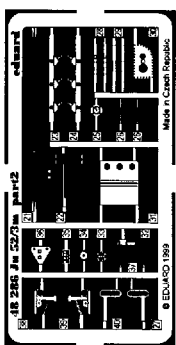

Ju 52/3m

1/48 scale detail set for Revell/Monogram kit

-  OPPOSITE SIDE
-  REMOVE
-  BEND
-  REPLACE
-  GRIND
-  OPTION

A COCKPIT

Parts 17+18 for B version only

B DUST BIN ASSEMBLY

C ARMAMENT

D TAIL GEAR