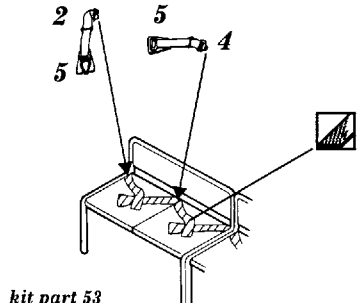

Ju 52/3m

1/48 scale detail set for Revell/Monogram kit

-  OPPOSITE SIDE
-  REMOVE
-  BEND
-  REPLACE
-  GRIND
-  OPTION

A COCKPIT

Parts 17+18 for B version only

B DUST BIN ASSEMBLY

C ARMAMENT

D TAIL GEAR