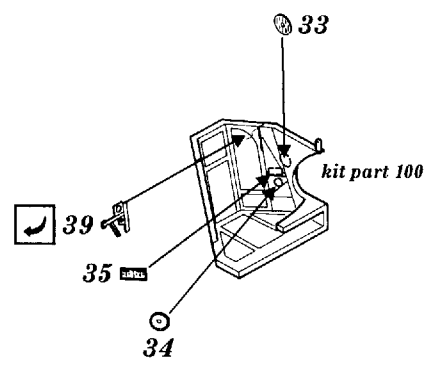

Ju 52/3m

1/48 scale detail set for Revell/Monogram kit

-  OPPOSITE SIDE
-  REMOVE
-  BEND
-  REPLACE
-  GRIND
-  OPTION

A COCKPIT

Parts 17+18 for B version only

B DUST BIN ASSEMBLY

C ARMAMENT

D TAIL GEAR