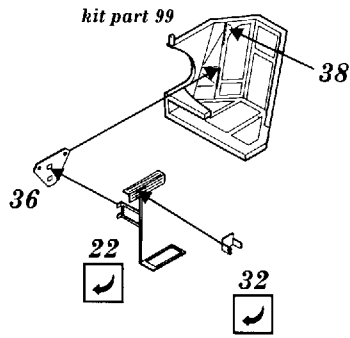

Ju 52/3m

1/48 scale detail set for Revell/Monogram kit

-  OPPOSITE SIDE
-  REMOVE
-  BEND
-  REPLACE
-  GRIND
-  OPTION

A COCKPIT

Parts 17+18 for B version only

B DUST BIN ASSEMBLY

C ARMAMENT

D TAIL GEAR