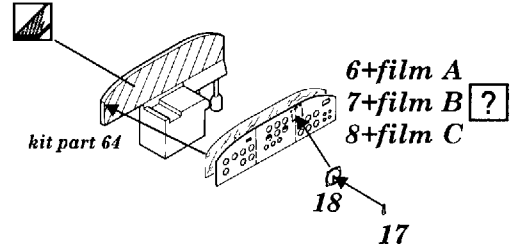

Ju 52/3m

1/48 scale detail set for Revell/Monogram kit

-  OPPOSITE SIDE
-  REMOVE
-  BEND
-  REPLACE
-  GRIND
-  OPTION

A COCKPIT

Parts 17+18 for B version only

B DUST BIN ASSEMBLY

C ARMAMENT

D TAIL GEAR