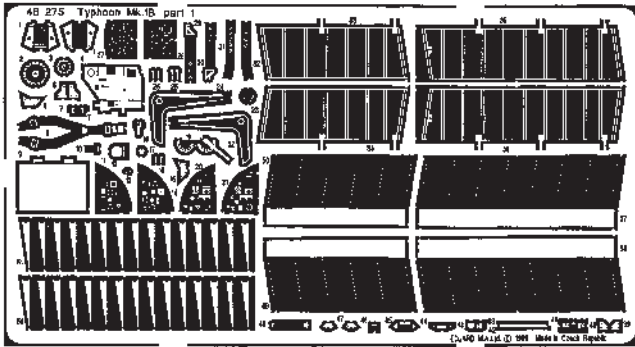

Typhoon Mk.1B

1/48 scale detail set for Hasegawa kit

- OPPOSITE SIDE
- REMOVE
- BEND
- REPLACE
- GRIND
- OPTION

A COCKPIT

B RADIATOR

C LANDING FLAPS

D CANOPY

E MAIN GEAR STRUT