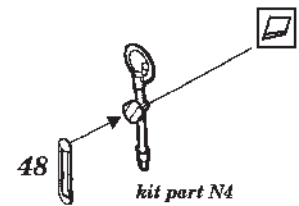

Typhoon Mk.1B

1/48 scale detail set for Hasegawa kit

- OPPOSITE SIDE
- REMOVE
- BEND
- REPLACE
- GRIND
- OPTION

A COCKPIT

B RADIATOR

C LANDING FLAPS

D CANOPY

E MAIN GEAR STRUT