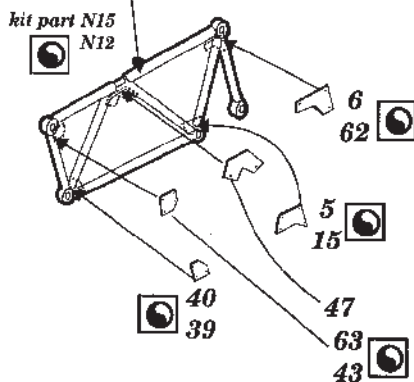

Typhoon Mk.1B

1/48 scale detail set for Hasegawa kit

- OPPOSITE SIDE
- REMOVE
- BEND
- REPLACE
- GRIND
- OPTION

A COCKPIT

B RADIATOR

C LANDING FLAPS

D CANOPY

E MAIN GEAR STRUT