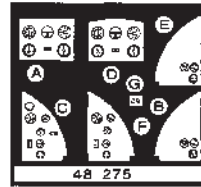

Typhoon Mk.1B

1/48 scale detail set for Hasegawa kit

- OPPOSITE SIDE
- REMOVE
- BEND
- REPLACE
- GRIND
- OPTION

A COCKPIT

B RADIATOR

C LANDING FLAPS

D CANOPY

E MAIN GEAR STRUT