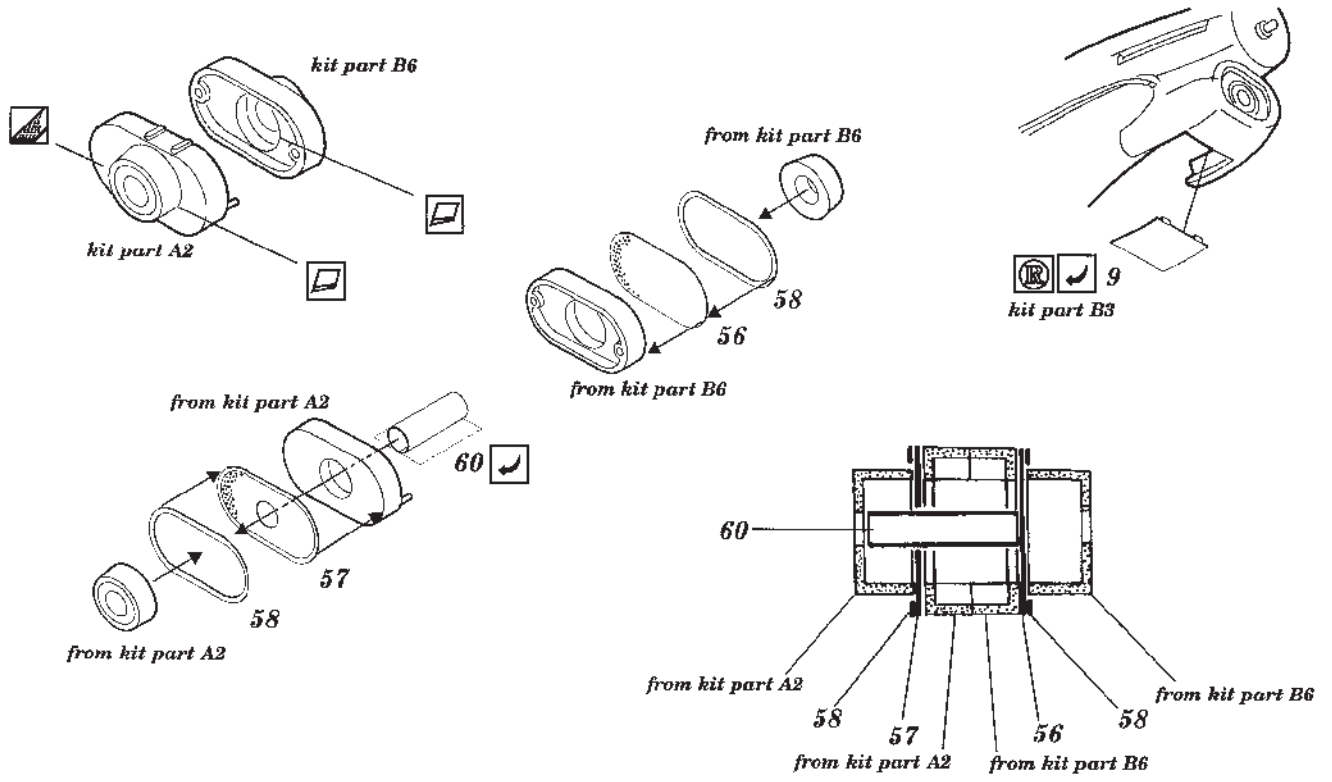

Typhoon Mk.1B

1/48 scale detail set for Hasegawa kit

- OPPOSITE SIDE
- REMOVE
- BEND
- REPLACE
- GRIND
- OPTION

A COCKPIT

B RADIATOR

C LANDING FLAPS

D CANOPY

E MAIN GEAR STRUT