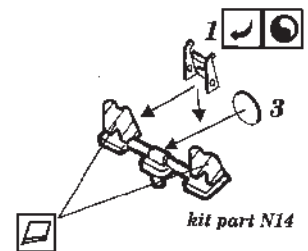

Typhoon Mk.1B

1/48 scale detail set for Hasegawa kit

- OPPOSITE SIDE
- REMOVE
- BEND
- REPLACE
- GRIND
- OPTION

A COCKPIT

B RADIATOR

C LANDING FLAPS

D CANOPY

E MAIN GEAR STRUT