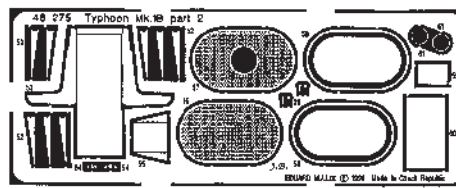

Typhoon Mk.1B

1/48 scale detail set for Hasegawa kit

- OPPOSITE SIDE
- REMOVE
- BEND
- REPLACE
- GRIND
- OPTION

A COCKPIT

B RADIATOR

C LANDING FLAPS

D CANOPY

E MAIN GEAR STRUT