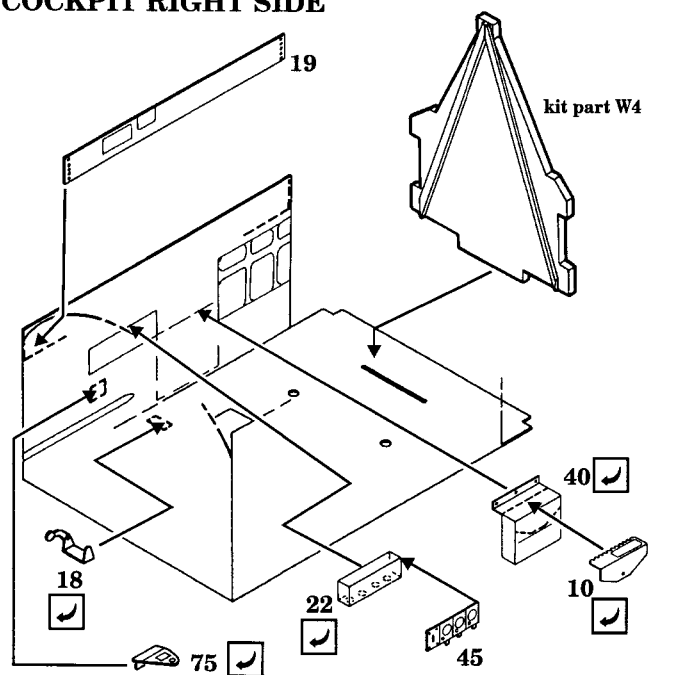

P-47 D Razorback

1/48 scale detail set for HASEGAWA kit

- OPPOSITE SIDE
- REMOVE
- BEND
- REPLACE
- GRIND

COCKPIT

A

COCKPIT RIGHT SIDE

B