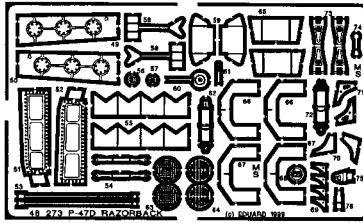

P-47 D Razorback

1/48 scale detail set for HASEGAWA kit

- OPPOSITE SIDE
- REMOVE
- BEND
- REPLACE
- GRIND

COCKPIT

A

COCKPIT RIGHT SIDE

B