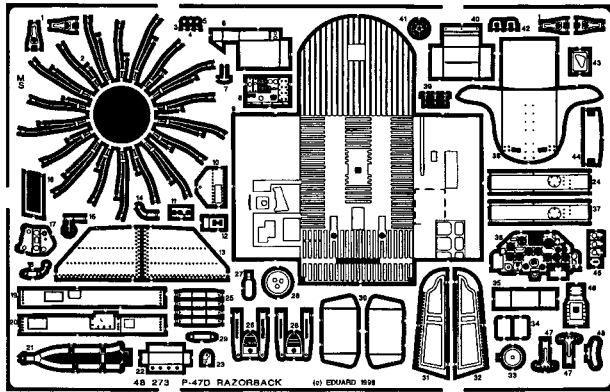

P-47 D Razorback

1/48 scale detail set for HASEGAWA kit

- OPPOSITE SIDE
- REMOVE
- BEND
- REPLACE
- GRIND

COCKPIT

A

COCKPIT RIGHT SIDE

B