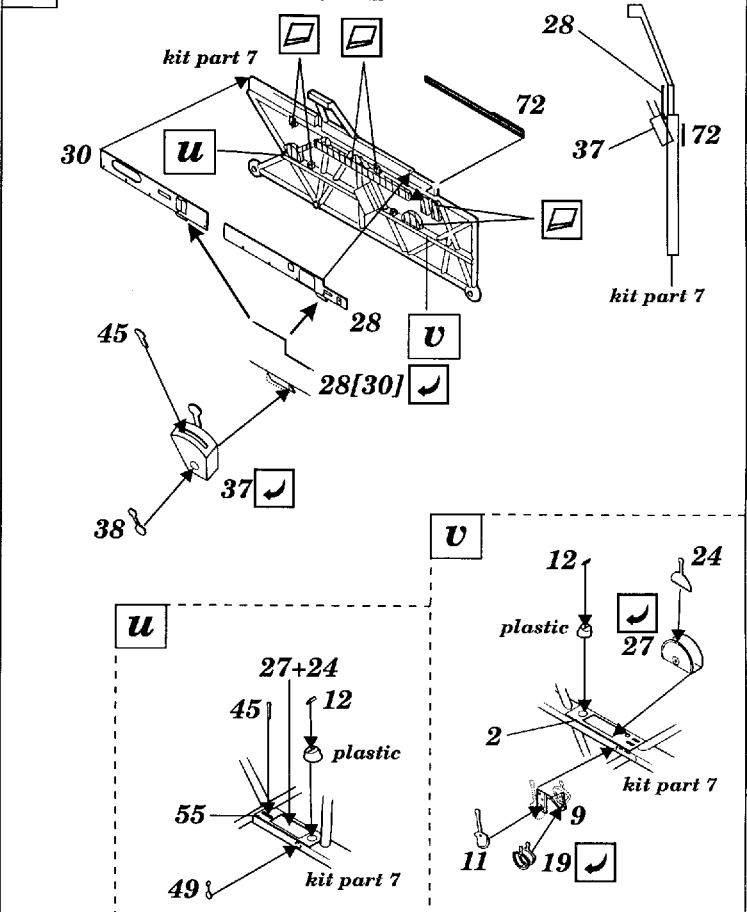

T-6G Texan

1/48 scale detail set for Ocidental kit

48 248

-  OPPOSITE SIDE
-  REMOVE
-  BEND
-  REPLACE
-  GRIND
-  OPTION

A COCKPIT- RIGHT SIDE

B COCKPIT- LEFT SIDE

C COCKPIT- SEAT

D COCKPIT- FLOOR

E INSTRUMENT PANELS

F

G

ENGINE

H

CANOPY

I WHEEL WELL

J WEAPONS

K EXTERNAL PARTS