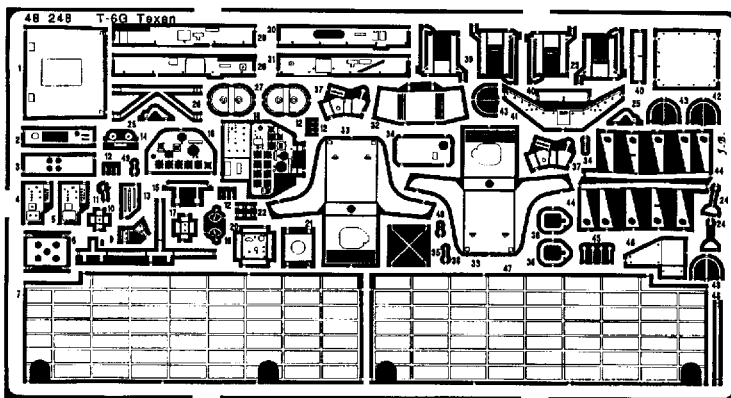

T-6G Texan

1/48 scale detail set for Ocidental kit

48 248

-  OPPOSITE SIDE
-  REMOVE
-  BEND
-  REPLACE
-  GRIND
-  OPTION

A COCKPIT- RIGHT SIDE

B COCKPIT- LEFT SIDE

C COCKPIT- SEAT

D COCKPIT- FLOOR

E INSTRUMENT PANELS

F

G

ENGINE

H

CANOPY

I WHEEL WELL

J WEAPONS

K EXTERNAL PARTS