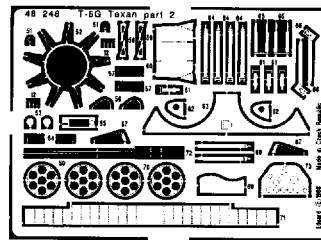

T-6G Texan

1/48 scale detail set for Ocidental kit

48 248

-  OPPOSITE SIDE
-  REMOVE
-  BEND
-  REPLACE
-  GRIND
-  OPTION

A COCKPIT- RIGHT SIDE

B COCKPIT- LEFT SIDE

C COCKPIT- SEAT

D COCKPIT- FLOOR

E INSTRUMENT PANELS

F

G

ENGINE

H

CANOPY

I WHEEL WELL

J WEAPONS

K EXTERNAL PARTS