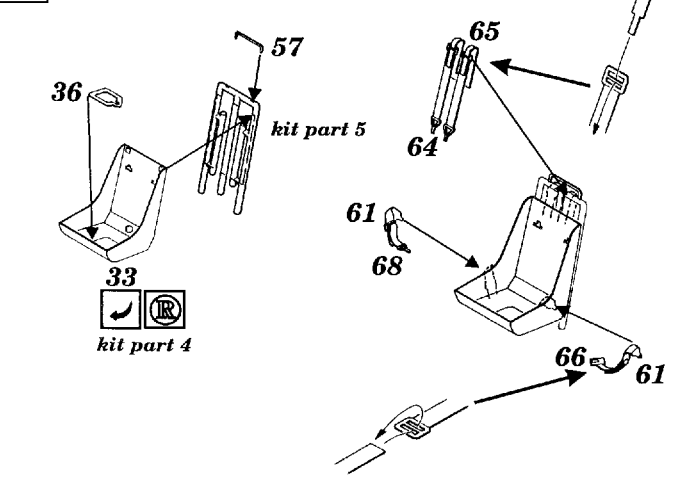

T-6G Texan

1/48 scale detail set for Ocidental kit

48 248

-  OPPOSITE SIDE
-  REMOVE
-  BEND
-  REPLACE
-  GRIND
-  OPTION

A COCKPIT- RIGHT SIDE

B COCKPIT- LEFT SIDE

C COCKPIT- SEAT

D COCKPIT- FLOOR

E INSTRUMENT PANELS

F

G

ENGINE

H

CANOPY

I WHEEL WELL

J WEAPONS

K EXTERNAL PARTS