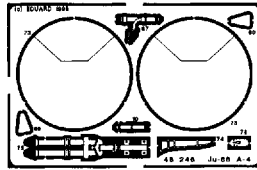

# Junkers Ju-88 A-4

1/48 scale detail set for REVELL kit

-  OPPOSITE SIDE
-  REMOVE
-  BEND
-  REPLACE
-  GRIND