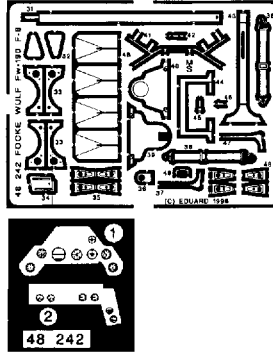

Focke Wulf Fw-190 F-8

1/48 scale detail set for TAMIYA kit

48 242

-  OPPOSITE SIDE
-  REMOVE
-  BEND
-  REPLACE
-  GRIND

PILOT'S SEAT

UC WELL

DEFROSTER

MAIN UC STRUTS

TAIL WHEEL

SC 50 BOMBS

FLAPS