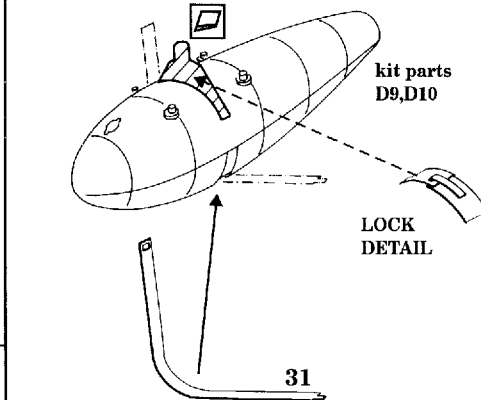

Focke Wulf Fw-190 F-8

1/48 scale detail set for TAMIYA kit

48 242

-  OPPOSITE SIDE
-  REMOVE
-  BEND
-  REPLACE
-  GRIND

PILOT'S SEAT

UC WELL

DEFROSTER

MAIN UC STRUTS

TAIL WHEEL

SC 50 BOMBS

FLAPS