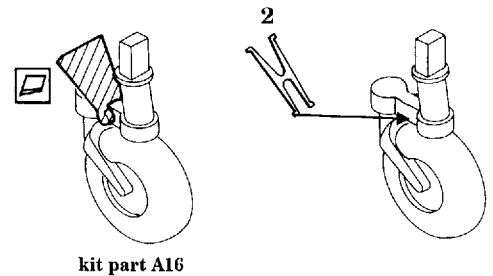

Focke Wulf Fw-190 F-8

1/48 scale detail set for TAMIYA kit

48 242

-  OPPOSITE SIDE
-  REMOVE
-  BEND
-  REPLACE
-  GRIND

PILOT'S SEAT

UC WELL

DEFROSTER

MAIN UC STRUTS

TAIL WHEEL

SC 50 BOMBS

FLAPS