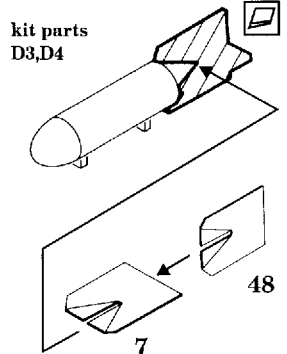

Focke Wulf Fw-190 F-8

1/48 scale detail set for TAMIYA kit

48 242

-  OPPOSITE SIDE
-  REMOVE
-  BEND
-  REPLACE
-  GRIND

PILOT'S SEAT

UC WELL

DEFROSTER

MAIN UC STRUTS

TAIL WHEEL

SC 50 BOMBS

FLAPS