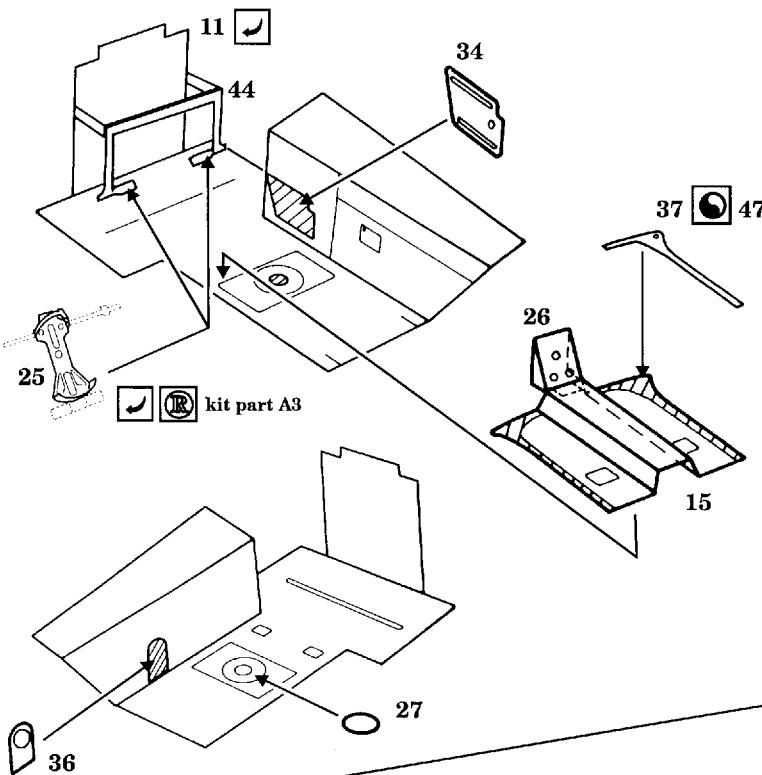

Focke Wulf Fw-190 F-8

1/48 scale detail set for TAMIYA kit

48 242

-  OPPOSITE SIDE
-  REMOVE
-  BEND
-  REPLACE
-  GRIND

PILOT'S SEAT

UC WELL

DEFROSTER

MAIN UC STRUTS

TAIL WHEEL

SC 50 BOMBS

FLAPS