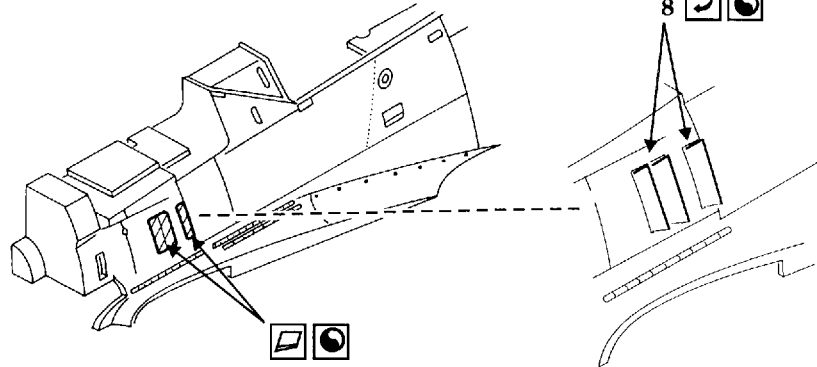

Focke Wulf Fw-190 F-8

1/48 scale detail set for TAMIYA kit

48 242

-  OPPOSITE SIDE
-  REMOVE
-  BEND
-  REPLACE
-  GRIND

PILOT'S SEAT

UC WELL

DEFROSTER

MAIN UC STRUTS

TAIL WHEEL

SC 50 BOMBS

FLAPS