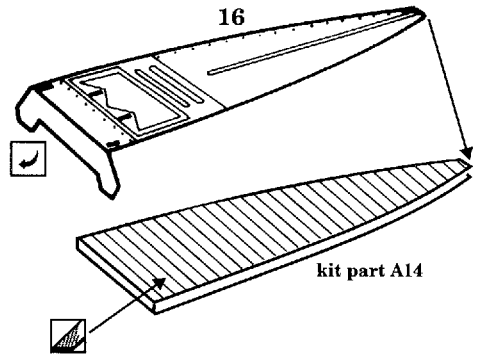

Focke Wulf Fw-190 F-8

1/48 scale detail set for TAMIYA kit

48 242

-  OPPOSITE SIDE
-  REMOVE
-  BEND
-  REPLACE
-  GRIND

PILOT'S SEAT

UC WELL

DEFROSTER

MAIN UC STRUTS

TAIL WHEEL

SC 50 BOMBS

FLAPS