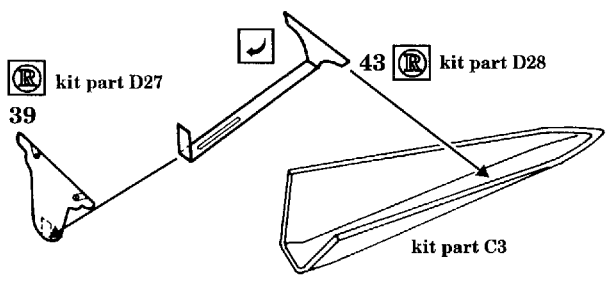

Focke Wulf Fw-190 F-8

1/48 scale detail set for TAMIYA kit

48 242

-  OPPOSITE SIDE
-  REMOVE
-  BEND
-  REPLACE
-  GRIND

PILOT'S SEAT

UC WELL

DEFROSTER

MAIN UC STRUTS

TAIL WHEEL

SC 50 BOMBS

FLAPS