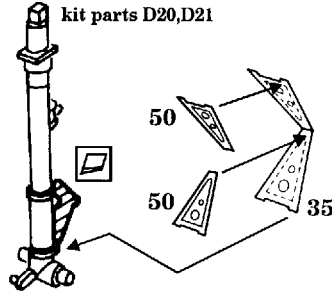

Focke Wulf Fw-190 F-8

1/48 scale detail set for TAMIYA kit

48 242

-  OPPOSITE SIDE
-  REMOVE
-  BEND
-  REPLACE
-  GRIND

PILOT'S SEAT

UC WELL

DEFROSTER

MAIN UC STRUTS

TAIL WHEEL

SC 50 BOMBS

FLAPS