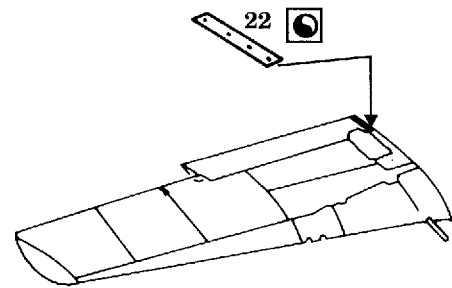

Focke Wulf Fw-190 F-8

1/48 scale detail set for TAMIYA kit

48 242

-  OPPOSITE SIDE
-  REMOVE
-  BEND
-  REPLACE
-  GRIND

PILOT'S SEAT

UC WELL

DEFROSTER

MAIN UC STRUTS

TAIL WHEEL

SC 50 BOMBS

FLAPS