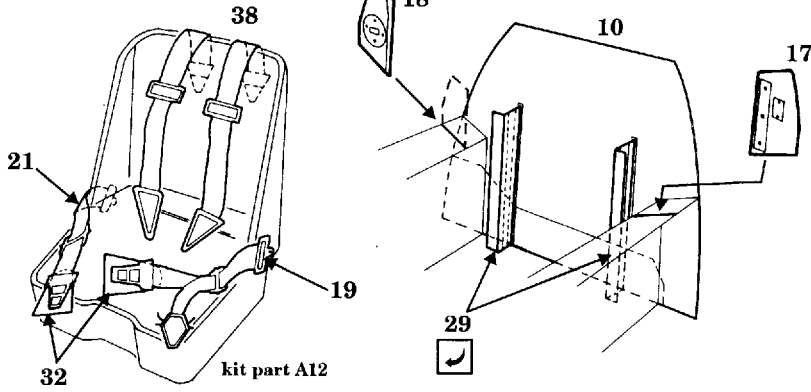

Focke Wulf Fw-190 F-8

1/48 scale detail set for TAMIYA kit

48 242

-  OPPOSITE SIDE
-  REMOVE
-  BEND
-  REPLACE
-  GRIND

PILOT'S SEAT

UC WELL

DEFROSTER

MAIN UC STRUTS

TAIL WHEEL

SC 50 BOMBS

FLAPS