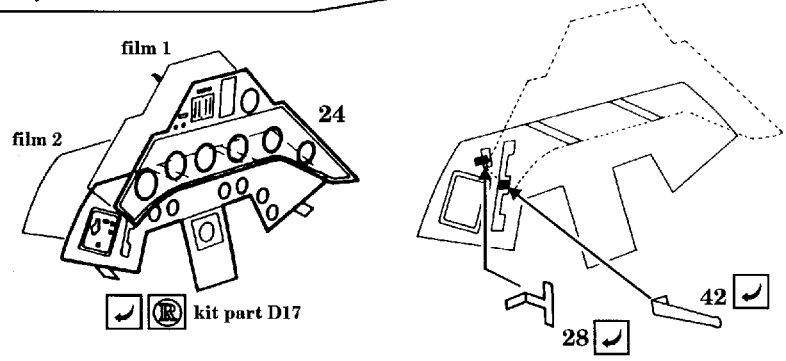

Focke Wulf Fw-190 F-8

1/48 scale detail set for TAMIYA kit

48 242

-  OPPOSITE SIDE
-  REMOVE
-  BEND
-  REPLACE
-  GRIND

PILOT'S SEAT

UC WELL

DEFROSTER

MAIN UC STRUTS

TAIL WHEEL

SC 50 BOMBS

FLAPS