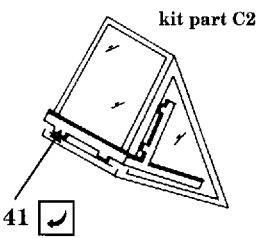

Focke Wulf Fw-190 F-8

1/48 scale detail set for TAMIYA kit

48 242

-  OPPOSITE SIDE
-  REMOVE
-  BEND
-  REPLACE
-  GRIND

PILOT'S SEAT

UC WELL

DEFROSTER

MAIN UC STRUTS

TAIL WHEEL

SC 50 BOMBS

FLAPS