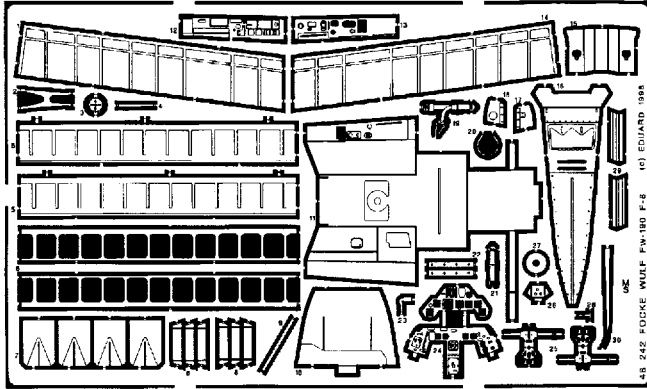

Focke Wulf Fw-190 F-8

1/48 scale detail set for TAMIYA kit

48 242

-  OPPOSITE SIDE
-  REMOVE
-  BEND
-  REPLACE
-  GRIND

PILOT'S SEAT

UC WELL

DEFROSTER

MAIN UC STRUTS

TAIL WHEEL

SC 50 BOMBS

FLAPS