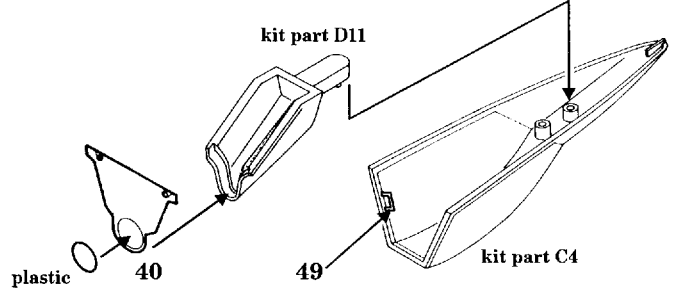

Focke Wulf Fw-190 F-8

1/48 scale detail set for TAMIYA kit

48 242

-  OPPOSITE SIDE
-  REMOVE
-  BEND
-  REPLACE
-  GRIND

PILOT'S SEAT

UC WELL

DEFROSTER

MAIN UC STRUTS

TAIL WHEEL

SC 50 BOMBS

FLAPS