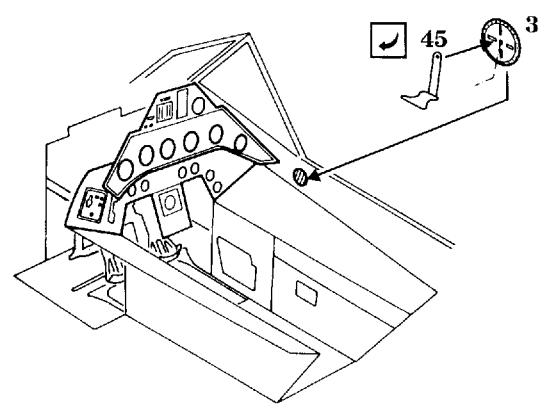

Focke Wulf Fw-190 F-8

1/48 scale detail set for TAMIYA kit

48 242

-  OPPOSITE SIDE
-  REMOVE
-  BEND
-  REPLACE
-  GRIND

PILOT'S SEAT

UC WELL

DEFROSTER

MAIN UC STRUTS

TAIL WHEEL

SC 50 BOMBS

FLAPS