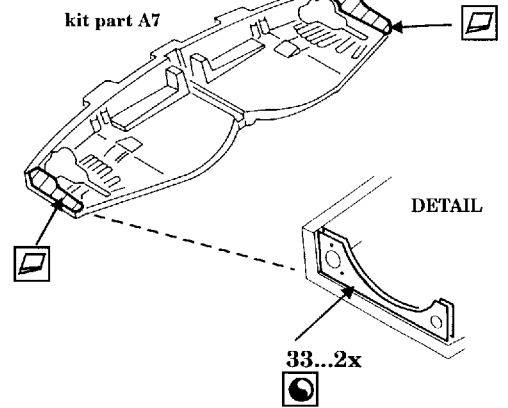

Focke Wulf Fw-190 F-8

1/48 scale detail set for TAMIYA kit

48 242

-  OPPOSITE SIDE
-  REMOVE
-  BEND
-  REPLACE
-  GRIND

PILOT'S SEAT

UC WELL

DEFROSTER

MAIN UC STRUTS

TAIL WHEEL

SC 50 BOMBS

FLAPS