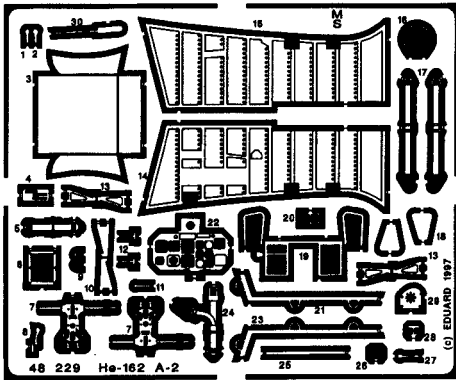

He-162 A-2 Salamander

1/48 scale detail set for DRAGON kit

48 229

-  OPPOSITE SIDE
-  REMOVE
-  BEND
-  REPLACE
-  GRIND

COCKPIT