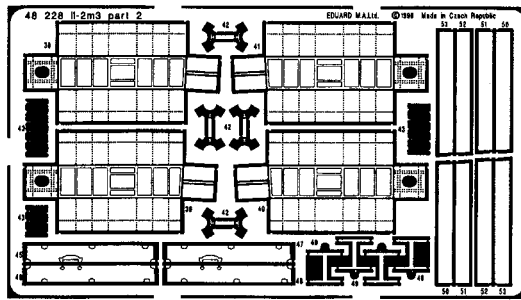

# Il-2m3 Bomb bay & flaps

1/48 scale detail set for Accurate miniatures kit

48 228

-  OPPOSITE SIDE
-  REMOVE
-  BEND
-  REPLACE
-  GRIND
-  OPTION