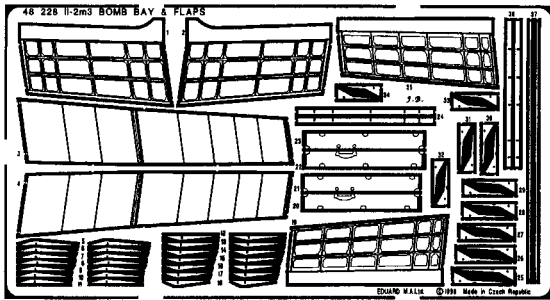

# Il-2m3 Bomb bay & flaps

1/48 scale detail set for Accurate miniatures kit

48 228

-  OPPOSITE SIDE
-  REMOVE
-  BEND
-  REPLACE
-  GRIND
-  OPTION