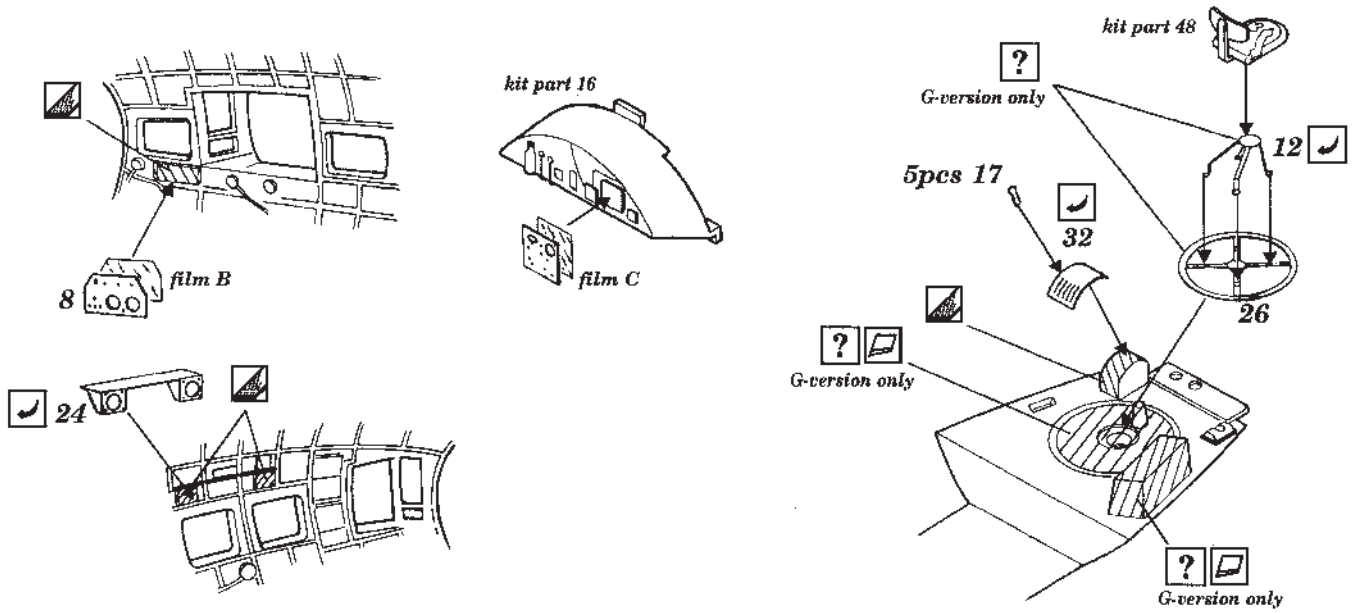

B-17F/G interior

1/48 scale detail set for Monogram kit

48 207

- OPPOSITE SIDE
- REMOVE
- BEND
- REPLACE
- GRIND
- OPTION

A BOMBARDIER'S & NAVIGATOR'S POSITION

B COCKPIT

C SEATS

? Part 19 + film A - B - 17F
part 20 + film D - B - 17G