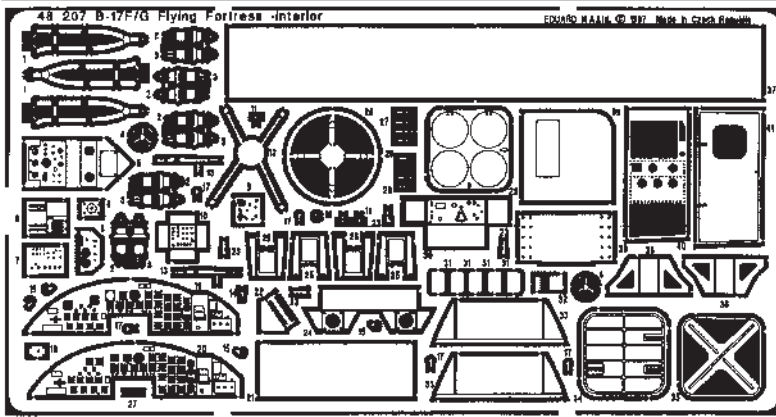

B-17F/G interior

1/48 scale detail set for Monogram kit

48 207

- OPPOSITE SIDE
- REMOVE
- BEND
- REPLACE
- GRIND
- OPTION

A BOMBARDIER'S & NAVIGATOR'S POSITION

B COCKPIT

C SEATS

? Part 19 + film A - B - 17F
part 20 + film D - B - 17G

D RADIOMAN'S POSITION

E GUNNER'S POSITION

F DOORS