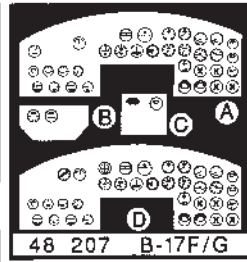

B-17F/G interior

1/48 scale detail set for Monogram kit

48 207

- OPPOSITE SIDE
- REMOVE
- BEND
- REPLACE
- GRIND
- OPTION

A BOMBARDIER'S & NAVIGATOR'S POSITION

B COCKPIT

C SEATS

? Part 19 + film A - B - 17F
part 20 + film D - B - 17G