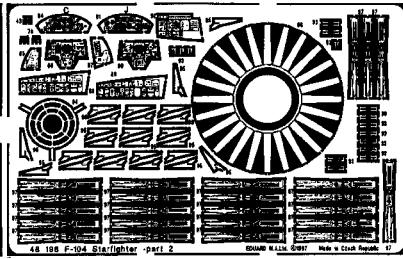

F-104 Starfighter

1/48 scale detail set for Monogram kit

-  OPPOSITE SIDE
-  REMOVE
-  BEND
-  REPLACE
-  GRIND
-  OPTION

A EJECTION SEAT

B INTERIOR ASSEMBLY

F-104G -parts 23,33,34,20,48,77, film A,D,E
 F-104C -parts 84,85,86,87,88,92, film B,D,F
 F-104J -parts 20,33,89,90,91,92, film C,D,G
 another parts for all version

C CANOPY & CANOPY RACKS

D ENGINE

E EXTERNAL FUEL TANK

F MISSILE LAUNCHER & AIM-9 MISSILE

G DRAG CHUTE HOUSING

H UNDERCARRIAGE

I EXTERNAL PARTS