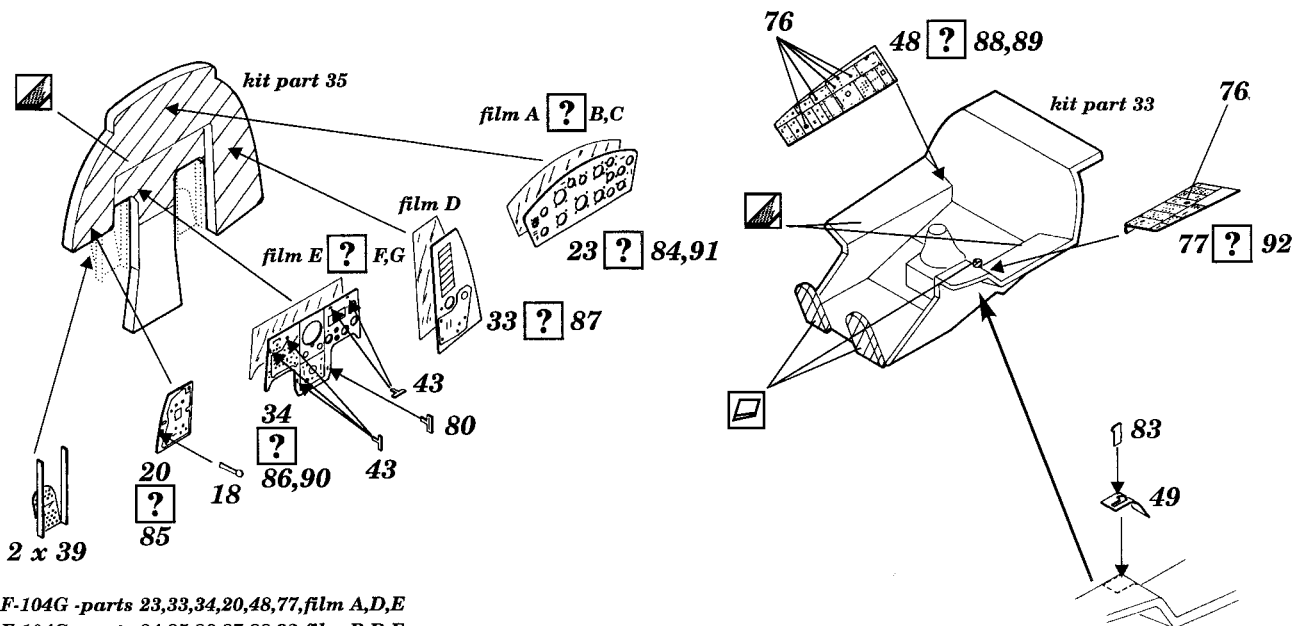

F-104 Starfighter

1/48 scale detail set for Monogram kit

-  OPPOSITE SIDE
-  REMOVE
-  BEND
-  REPLACE
-  GRIND
-  OPTION

A EJECTION SEAT

B INTERIOR ASSEMBLY

F-104G -parts 23,33,34,20,48,77, film A,D,E
 F-104C -parts 84,85,86,87,88,92, film B,D,F
 F-104J -parts 20,33,89,90,91,92, film C,D,G
 another parts for all version