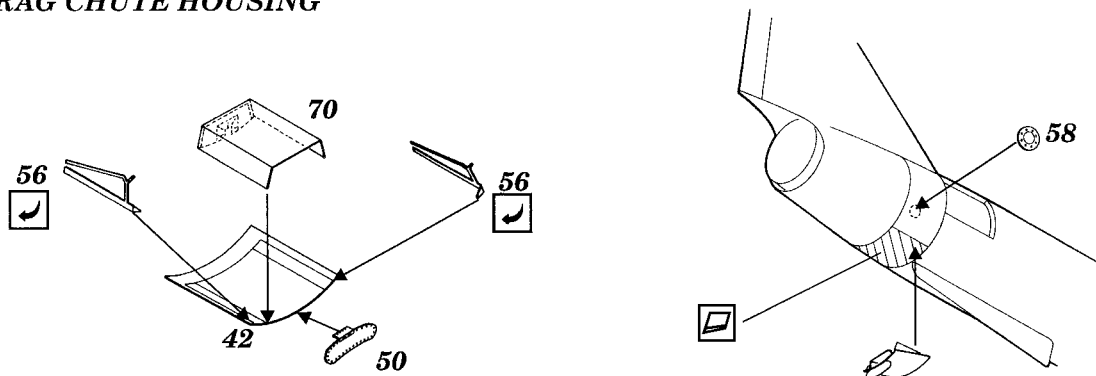

F-104 Starfighter

1/48 scale detail set for Monogram kit

-  OPPOSITE SIDE
-  REMOVE
-  BEND
-  REPLACE
-  GRIND
-  OPTION

A EJECTION SEAT

B INTERIOR ASSEMBLY

F-104G -parts 23,33,34,20,48,77, film A,D,E
 F-104C -parts 84,85,86,87,88,92, film B,D,F
 F-104J -parts 20,33,89,90,91,92, film C,D,G
 another parts for all version

C CANOPY & CANOPY RACKS

D ENGINE

E EXTERNAL FUEL TANK

F MISSILE LAUNCHER & AIM-9 MISSILE

G DRAG CHUTE HOUSING

H UNDERCARRIAGE

I EXTERNAL PARTS