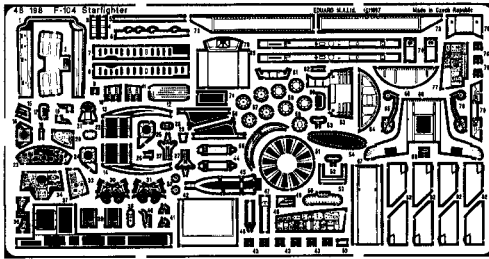

F-104 Starfighter

1/48 scale detail set for Monogram kit

-  OPPOSITE SIDE
-  REMOVE
-  BEND
-  REPLACE
-  GRIND
-  OPTION

A EJECTION SEAT

B INTERIOR ASSEMBLY

F-104G -parts 23,33,34,20,48,77, film A,D,E
 F-104C -parts 84,85,86,87,88,92, film B,D,F
 F-104J -parts 20,33,89,90,91,92, film C,D,G
 another parts for all version

C CANOPY & CANOPY RACKS

D ENGINE

E EXTERNAL FUEL TANK

F MISSILE LAUNCHER & AIM-9 MISSILE

G DRAG CHUTE HOUSING

H UNDERCARRIAGE

I EXTERNAL PARTS