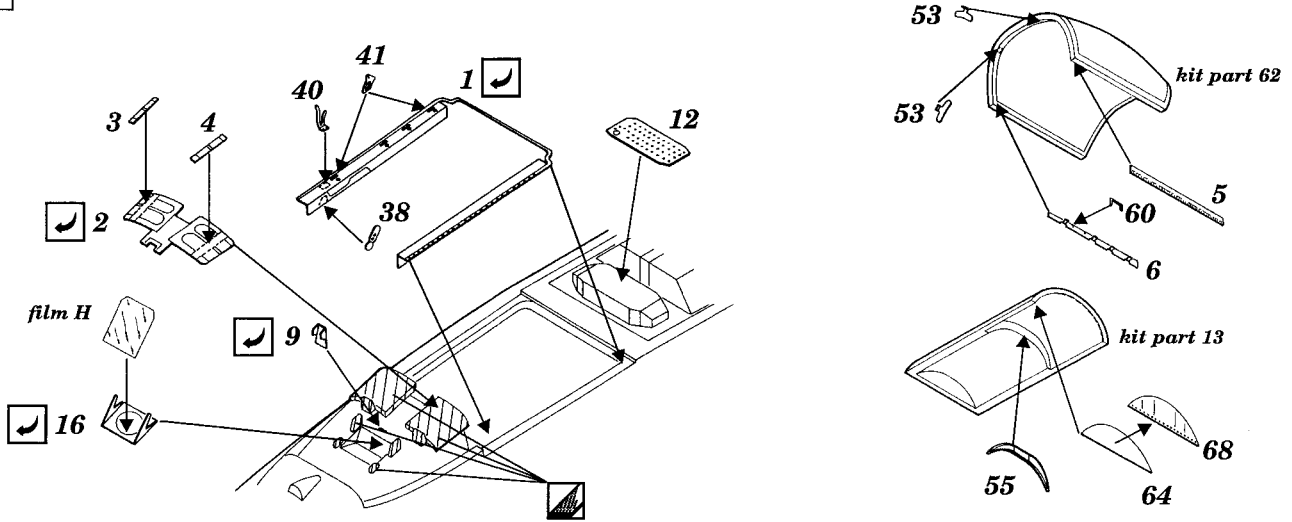

C CANOPY & CANOPY RACKS