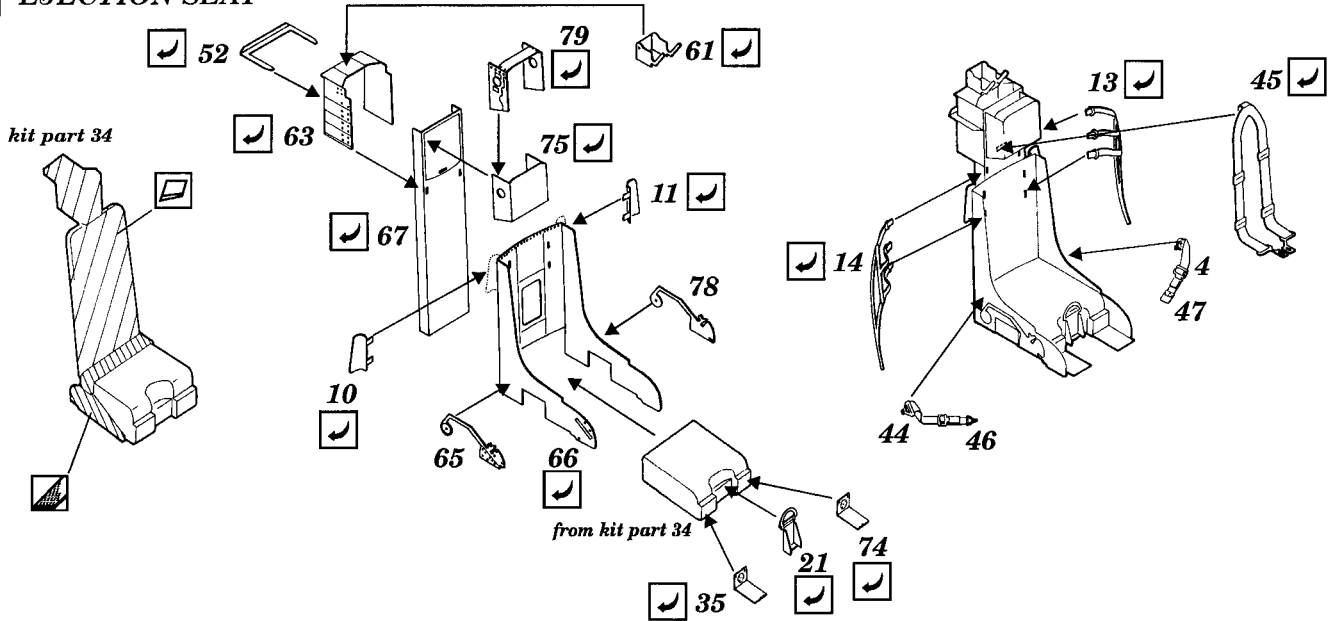

F-104 Starfighter

1/48 scale detail set for Monogram kit

-  OPPOSITE SIDE
-  REMOVE
-  BEND
-  REPLACE
-  GRIND
-  OPTION

A EJECTION SEAT

B INTERIOR ASSEMBLY

F-104G -parts 23,33,34,20,48,77, film A,D,E
 F-104C -parts 84,85,86,87,88,92, film B,D,F
 F-104J -parts 20,33,89,90,91,92, film C,D,G
 another parts for all version

C CANOPY & CANOPY RACKS

D ENGINE

E EXTERNAL FUEL TANK

F MISSILE LAUNCHER & AIM-9 MISSILE

G DRAG CHUTE HOUSING

H UNDERCARRIAGE

I EXTERNAL PARTS