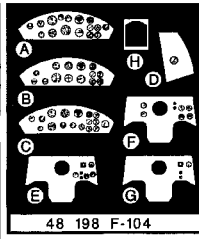

F-104 Starfighter

1/48 scale detail set for Monogram kit

-  OPPOSITE SIDE
-  REMOVE
-  BEND
-  REPLACE
-  GRIND
-  OPTION

A EJECTION SEAT

B INTERIOR ASSEMBLY

F-104G -parts 23,33,34,20,48,77, film A,D,E
 F-104C -parts 84,85,86,87,88,92, film B,D,F
 F-104J -parts 20,33,89,90,91,92, film C,D,G
 another parts for all version