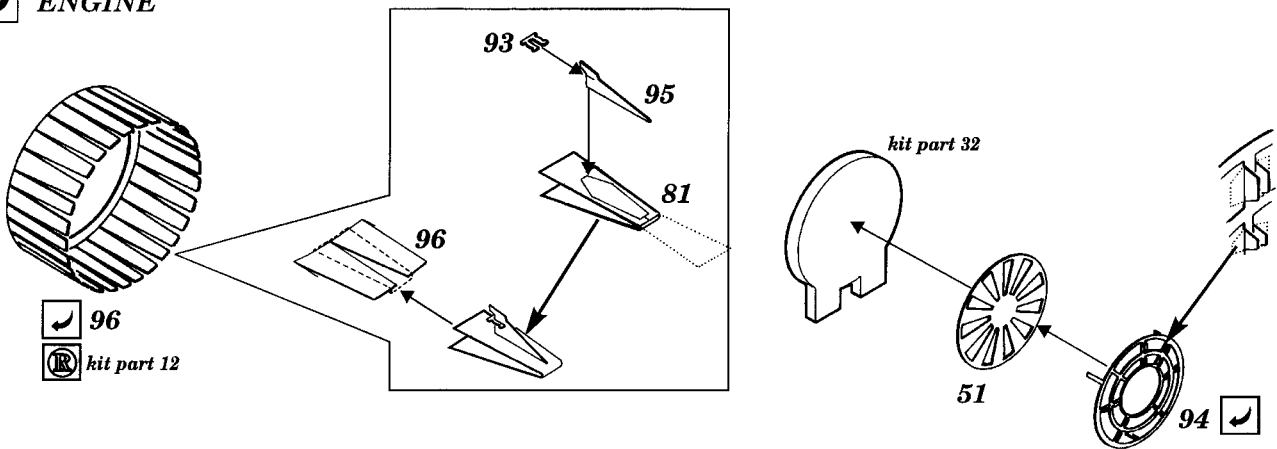

C CANOPY & CANOPY RACKS

D ENGINE

E EXTERNAL FUEL TANK

F MISSILE LAUNCHER & AIM-9 MISSILE

G DRAG CHUTE HOUSING