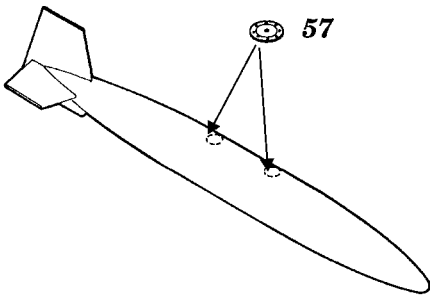

E EXTERNAL FUEL TANK