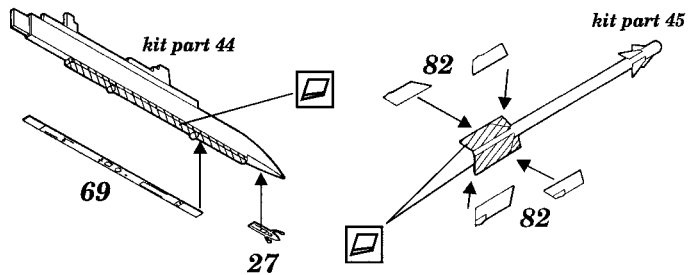

F-104 Starfighter

1/48 scale detail set for Monogram kit

-  OPPOSITE SIDE
-  REMOVE
-  BEND
-  REPLACE
-  GRIND
-  OPTION

A EJECTION SEAT

B INTERIOR ASSEMBLY

F-104G -parts 23,33,34,20,48,77, film A,D,E
 F-104C -parts 84,85,86,87,88,92, film B,D,F
 F-104J -parts 20,33,89,90,91,92, film C,D,G
 another parts for all version

C CANOPY & CANOPY RACKS

D ENGINE

E EXTERNAL FUEL TANK

F MISSILE LAUNCHER & AIM-9 MISSILE

G DRAG CHUTE HOUSING

H UNDERCARRIAGE

I EXTERNAL PARTS