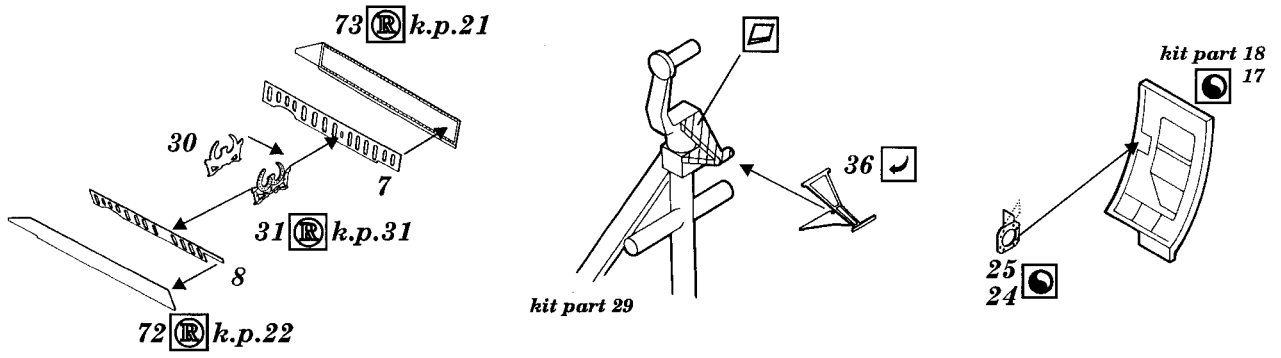

F-104 Starfighter

1/48 scale detail set for Monogram kit

-  OPPOSITE SIDE
-  REMOVE
-  BEND
-  REPLACE
-  GRIND
-  OPTION

A EJECTION SEAT

B INTERIOR ASSEMBLY

F-104G -parts 23,33,34,20,48,77, film A,D,E
 F-104C -parts 84,85,86,87,88,92, film B,D,F
 F-104J -parts 20,33,89,90,91,92, film C,D,G
 another parts for all version

C CANOPY & CANOPY RACKS

D ENGINE

E EXTERNAL FUEL TANK

F MISSILE LAUNCHER & AIM-9 MISSILE

G DRAG CHUTE HOUSING

H UNDERCARRIAGE

I EXTERNAL PARTS