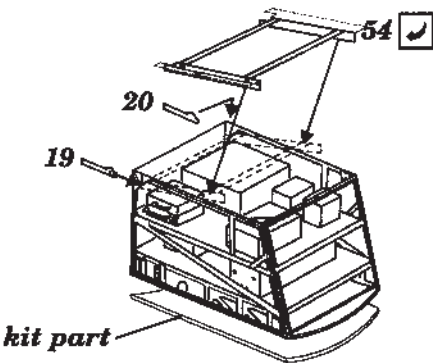

E NOSE STRUT

F MAIN WELL DOOR

G AVIONICS BAY

plastic rod
 Ø 3mm
 l=6mm

H EXTERIOR PARTS