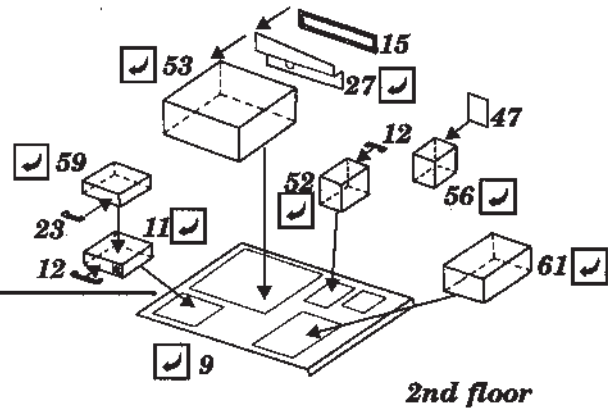

A-6E/EA-6A

48 172

1/48 scale detail set for Monogram/Revell kit

- OPPOSITE SIDE
- REMOVE
- BEND
- REPLACE
- GRIND

A SEAT

B INSTRUMENT PANEL

C STEPS

D CANOPY

E NOSE STRUT

F MAIN WELL DOOR

G AVIONICS BAY

plastic rod
 Ø 3mm
 l=6mm

H EXTERIOR PARTS