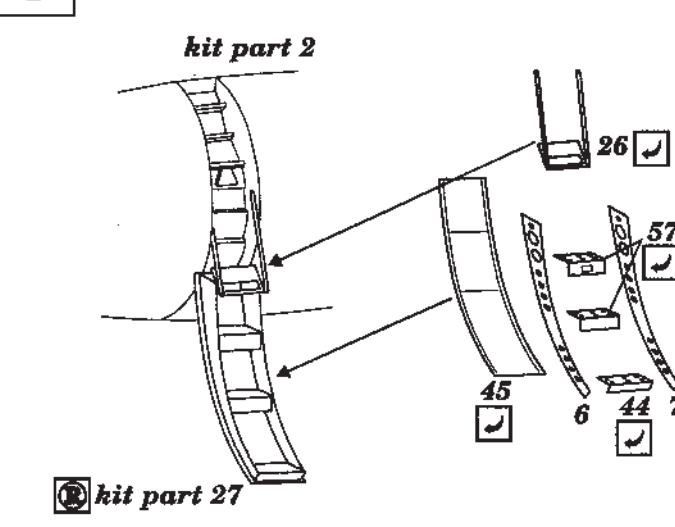

A-6E/EA-6A

48 172

1/48 scale detail set for Monogram/Revell kit

- OPPOSITE SIDE
- REMOVE
- BEND
- REPLACE
- GRIND

A SEAT

B INSTRUMENT PANEL

C STEPS

D CANOPY

E NOSE STRUT

F MAIN WELL DOOR

G AVIONICS BAY

plastic rod
 Ø 3mm
 l=6mm

H EXTERIOR PARTS