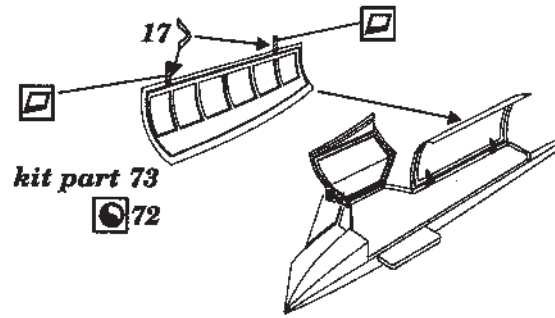

A-6E/EA-6A

48 172

1/48 scale detail set for Monogram/Revell kit

- OPPOSITE SIDE
- REMOVE
- BEND
- REPLACE
- GRIND

A SEAT

B INSTRUMENT PANEL

C STEPS

D CANOPY

E NOSE STRUT

F MAIN WELL DOOR

G AVIONICS BAY

plastic rod
 Ø 3mm
 l=6mm

H EXTERIOR PARTS