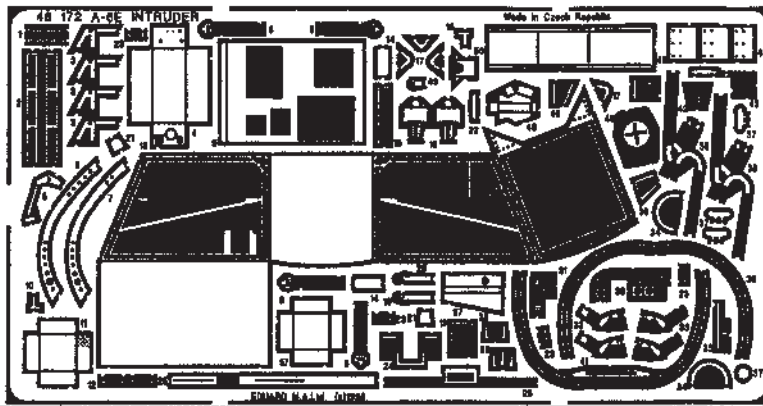

A-6E/EA-6A

48 172

1/48 scale detail set for Monogram/Revell kit

- OPPOSITE SIDE
- REMOVE
- BEND
- REPLACE
- GRIND

A SEAT

B INSTRUMENT PANEL

C STEPS

D CANOPY

E NOSE STRUT

F MAIN WELL DOOR

G AVIONICS BAY

plastic rod
 Ø 3mm
 l=6mm

H EXTERIOR PARTS