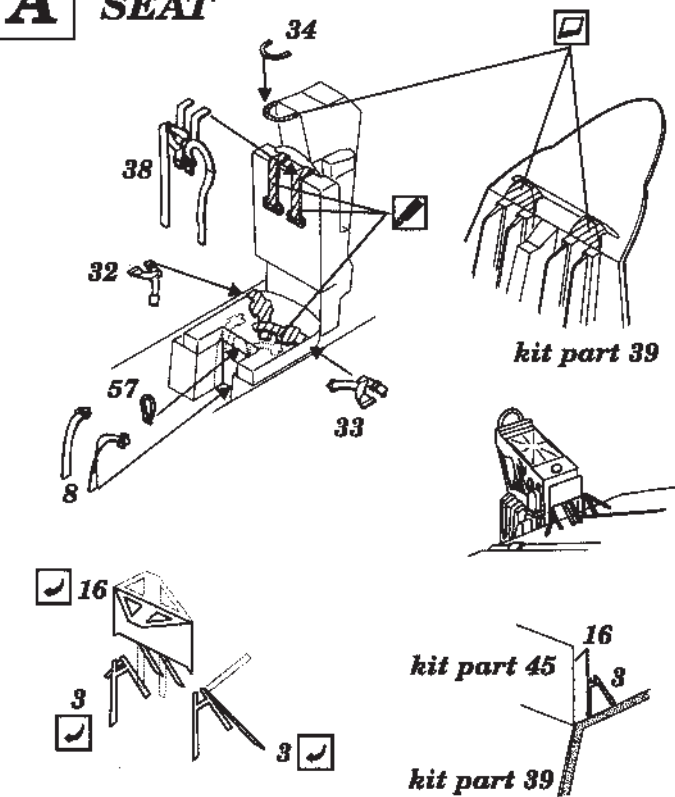

A-6E/EA-6A

48 172

1/48 scale detail set for Monogram/Revell kit

- OPPOSITE SIDE
- REMOVE
- BEND
- REPLACE
- GRIND

A SEAT

B INSTRUMENT PANEL

C STEPS

D CANOPY

E NOSE STRUT

F MAIN WELL DOOR

G AVIONICS BAY

plastic rod
 Ø 3mm
 l=6mm

H EXTERIOR PARTS