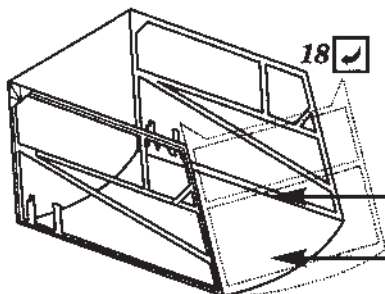

A-6E/EA-6A

48 172

1/48 scale detail set for Monogram/Revell kit

- OPPOSITE SIDE
- REMOVE
- BEND
- REPLACE
- GRIND

A SEAT

B INSTRUMENT PANEL

C STEPS

D CANOPY

E NOSE STRUT

F MAIN WELL DOOR

G AVIONICS BAY

plastic rod
 Ø 3mm
 l=6mm

H EXTERIOR PARTS