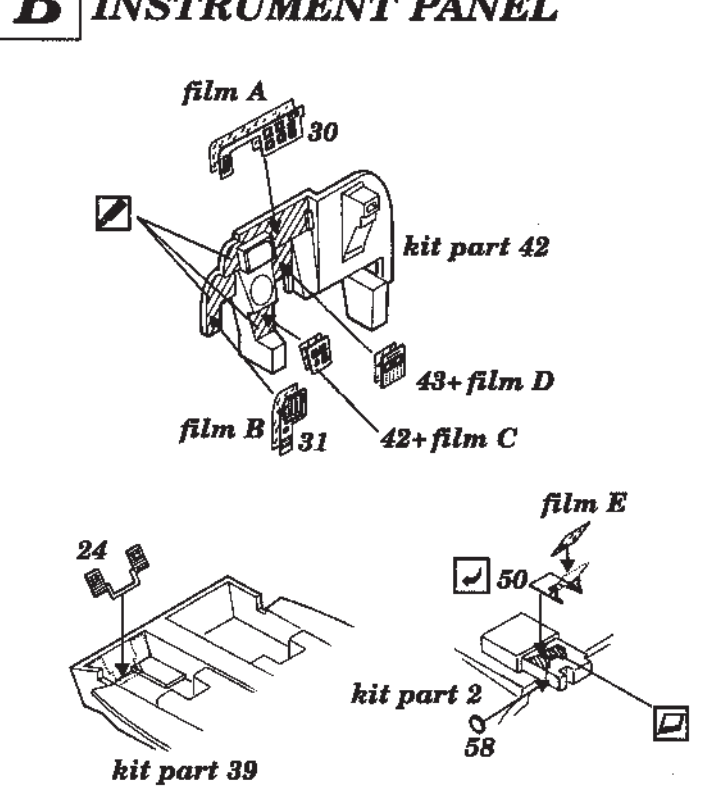

A-6E/EA-6A

48 172

1/48 scale detail set for Monogram/Revell kit

- OPPOSITE SIDE
- REMOVE
- BEND
- REPLACE
- GRIND

A SEAT

B INSTRUMENT PANEL

C STEPS

D CANOPY

E NOSE STRUT

F MAIN WELL DOOR

G AVIONICS BAY

plastic rod
 Ø 3mm
 l=6mm

H EXTERIOR PARTS