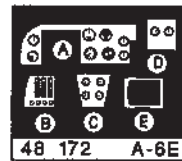

A-6E/EA-6A

48 172

1/48 scale detail set for Monogram/Revell kit

- OPPOSITE SIDE
- REMOVE
- BEND
- REPLACE
- GRIND

A SEAT

B INSTRUMENT PANEL

C STEPS

D CANOPY

E NOSE STRUT

F MAIN WELL DOOR

G AVIONICS BAY

plastic rod
 Ø 3mm
 l=6mm

H EXTERIOR PARTS