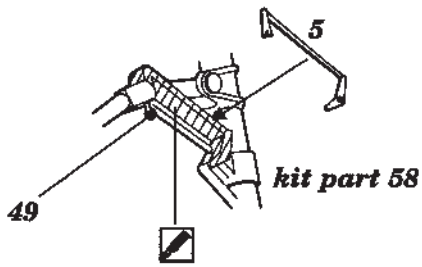

A-6E/EA-6A

48 172

1/48 scale detail set for Monogram/Revell kit

- OPPOSITE SIDE
- REMOVE
- BEND
- REPLACE
- GRIND

A SEAT

B INSTRUMENT PANEL

C STEPS

D CANOPY

E NOSE STRUT

F MAIN WELL DOOR

G AVIONICS BAY

plastic rod
 Ø 3mm
 l=6mm

H EXTERIOR PARTS