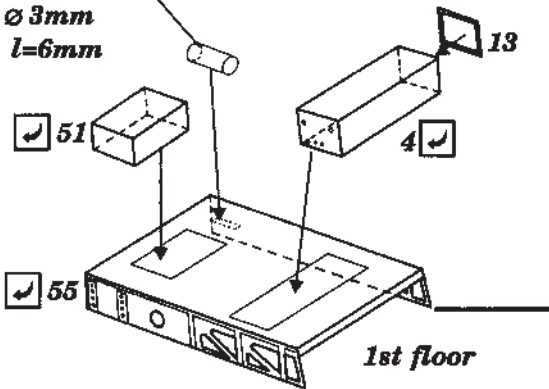

E NOSE STRUT

F MAIN WELL DOOR

G AVIONICS BAY

plastic rod
 Ø 3mm
 l=6mm

H EXTERIOR PARTS