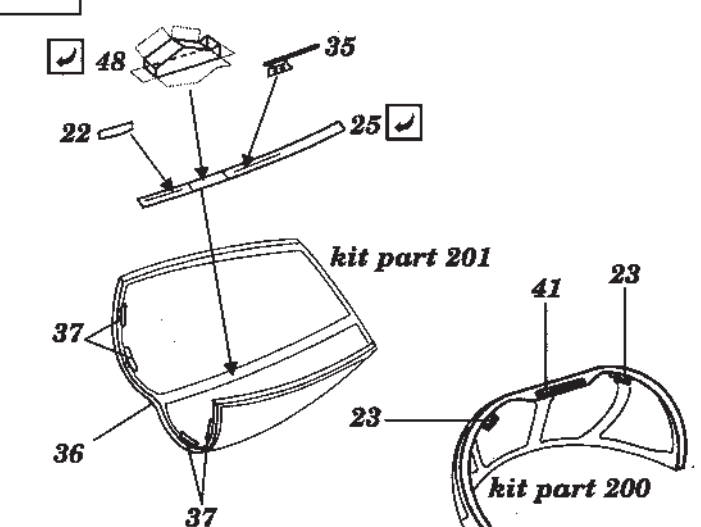

A-6E/EA-6A

48 172

1/48 scale detail set for Monogram/Revell kit

- OPPOSITE SIDE
- REMOVE
- BEND
- REPLACE
- GRIND

A SEAT

B INSTRUMENT PANEL

C STEPS

D CANOPY

E NOSE STRUT

F MAIN WELL DOOR

G AVIONICS BAY

plastic rod
 Ø 3mm
 l=6mm

H EXTERIOR PARTS