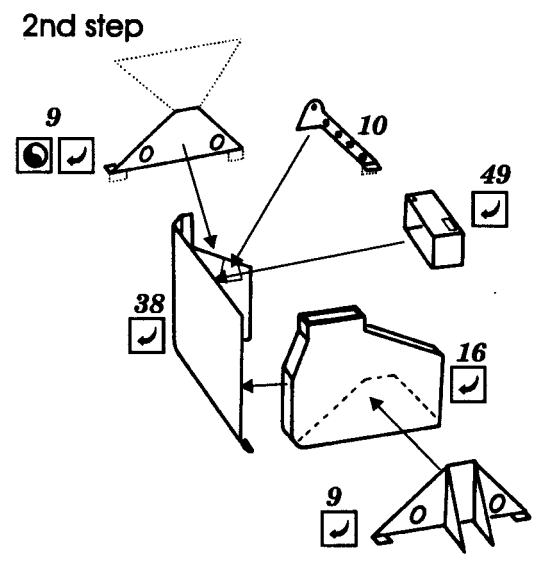

TBM/ TBF-1C AVENGER-interior

48 146

1/48 scale detail set for Monogram kit

- OPPOSITE SIDE
- REMOVE
- BEND
- REPLACE

A PILOT'S SEAT

B PILOT'S COCKPIT

LEFT SIDE

INSTRUMENT PANEL

RIGHT SIDE

kit part -floorboard

left fuselage
floorboard
right fuselage

C RADIOMAN'S STATION

40 - glued after step **E**

D GUNNER'S SEAT

E BALL TURRET

3rd step