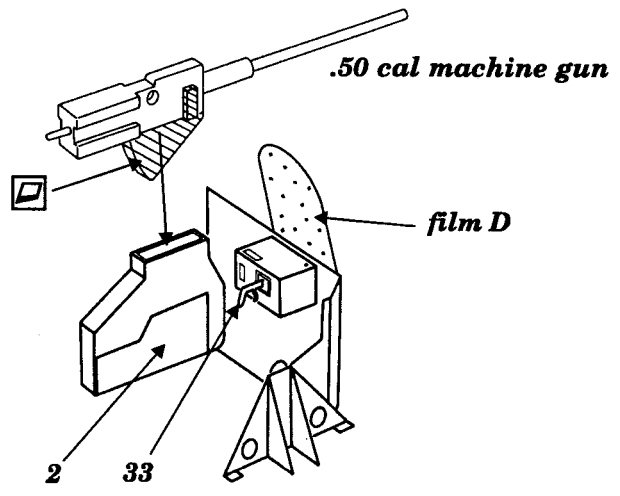

TBM/ TBF-1C AVENGER-interior

48 146

1/48 scale detail set for Monogram kit

- OPPOSITE SIDE
- REMOVE
- BEND
- REPLACE

A PILOT'S SEAT

B PILOT'S COCKPIT

LEFT SIDE

INSTRUMENT PANEL

RIGHT SIDE

kit part -floorboard

left fuselage
floorboard
right fuselage

C RADIOMAN'S STATION

40 - glued after step **E**

D GUNNER'S SEAT

E BALL TURRET

3rd step