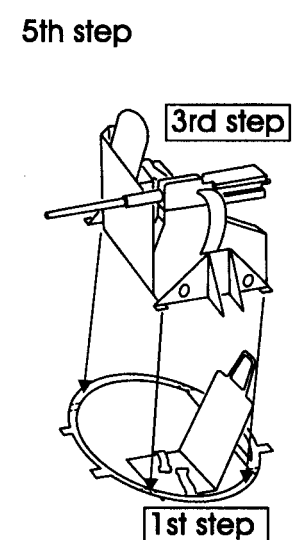

RIGHT SIDE

kit part -floorboard

left fuselage
floorboard
right fuselage

C RADIOMAN'S STATION

40 - glued after step **E**

D GUNNER'S SEAT

E BALL TURRET

3rd step