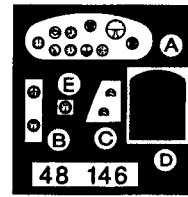

TBM/ TBF-1C AVENGER-interior

48 146

1/48 scale detail set for Monogram kit

- OPPOSITE SIDE
- REMOVE
- BEND
- REPLACE

A PILOT'S SEAT

B PILOT'S COCKPIT

LEFT SIDE

INSTRUMENT PANEL