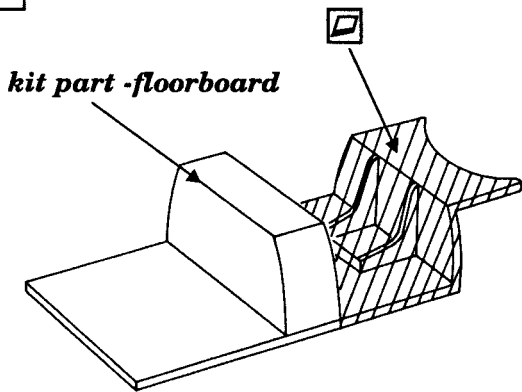

TBM/ TBF-1C AVENGER-interior

48 146

1/48 scale detail set for Monogram kit

- OPPOSITE SIDE
- REMOVE
- BEND
- REPLACE

A PILOT'S SEAT

B PILOT'S COCKPIT

LEFT SIDE

INSTRUMENT PANEL

RIGHT SIDE

kit part -floorboard

left fuselage
floorboard
right fuselage

C RADIOMAN'S STATION

40 - glued after step **E**

D GUNNER'S SEAT

E BALL TURRET

3rd step