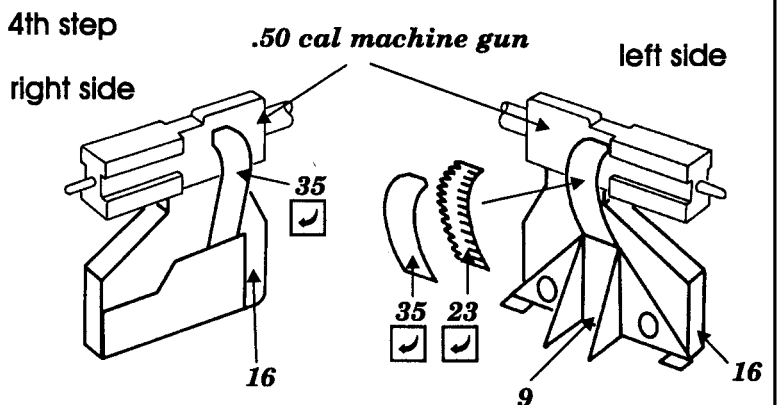

TBM/ TBF-1C AVENGER-interior

48 146

1/48 scale detail set for Monogram kit

- OPPOSITE SIDE
- REMOVE
- BEND
- REPLACE

A PILOT'S SEAT

B PILOT'S COCKPIT

LEFT SIDE

INSTRUMENT PANEL

RIGHT SIDE

kit part -floorboard

left fuselage
floorboard
right fuselage

C RADIOMAN'S STATION

40 - glued after step **E**

D GUNNER'S SEAT

E BALL TURRET

3rd step