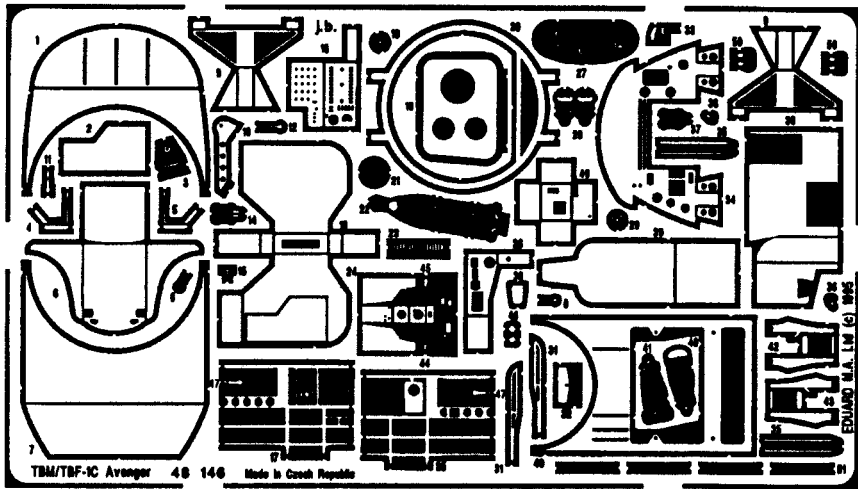

TBM/ TBF-1C AVENGER-interior

48 146

1/48 scale detail set for Monogram kit

- OPPOSITE SIDE
- REMOVE
- BEND
- REPLACE

A PILOT'S SEAT

B PILOT'S COCKPIT

LEFT SIDE

INSTRUMENT PANEL

RIGHT SIDE

kit part -floorboard

left fuselage
floorboard
right fuselage

C RADIOMAN'S STATION

40 - glued after step **E**

D GUNNER'S SEAT

E BALL TURRET

3rd step