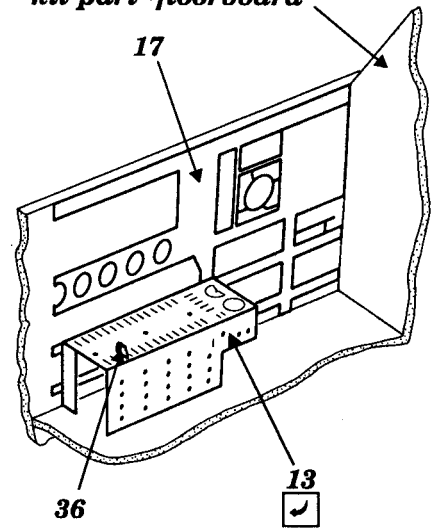

TBM/ TBF-1C AVENGER-interior

48 146

1/48 scale detail set for Monogram kit

- OPPOSITE SIDE
- REMOVE
- BEND
- REPLACE

A PILOT'S SEAT

B PILOT'S COCKPIT

LEFT SIDE

INSTRUMENT PANEL

RIGHT SIDE

kit part -floorboard

left fuselage
floorboard
right fuselage

C RADIOMAN'S STATION

40 - glued after step **E**

D GUNNER'S SEAT

E BALL TURRET

3rd step