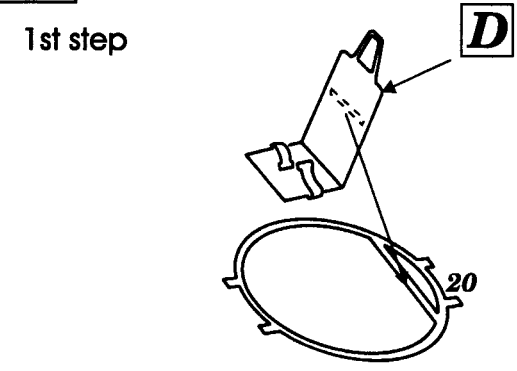

RIGHT SIDE

kit part -floorboard

left fuselage
floorboard
right fuselage

C RADIOMAN'S STATION

40 - glued after step **E**

D GUNNER'S SEAT

E BALL TURRET

3rd step