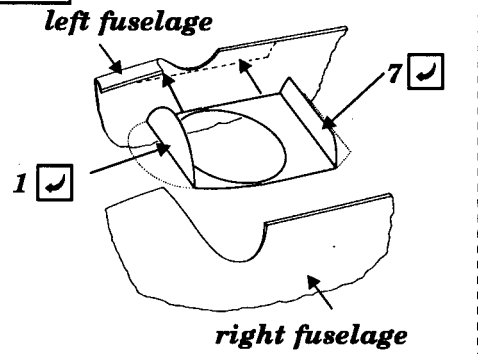

TBM/ TBF-1C AVENGER-interior

48 146

1/48 scale detail set for Monogram kit

- OPPOSITE SIDE
- REMOVE
- BEND
- REPLACE

A PILOT'S SEAT

B PILOT'S COCKPIT

LEFT SIDE

INSTRUMENT PANEL

RIGHT SIDE

kit part -floorboard

left fuselage
floorboard
right fuselage

C RADIOMAN'S STATION

40 - glued after step **E**

D GUNNER'S SEAT

E BALL TURRET

3rd step