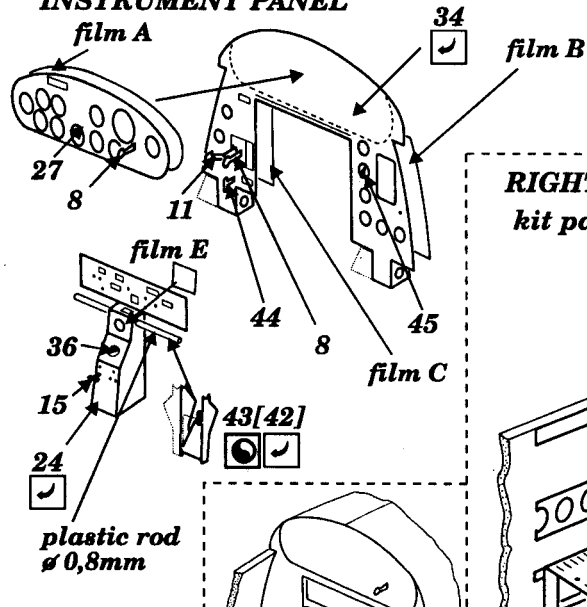

TBM/ TBF-1C AVENGER-interior

48 146

1/48 scale detail set for Monogram kit

- OPPOSITE SIDE
- REMOVE
- BEND
- REPLACE

A PILOT'S SEAT

B PILOT'S COCKPIT

LEFT SIDE

INSTRUMENT PANEL

RIGHT SIDE

kit part -floorboard

left fuselage
floorboard
right fuselage

C RADIOMAN'S STATION

40 - glued after step **E**

D GUNNER'S SEAT

E BALL TURRET

3rd step