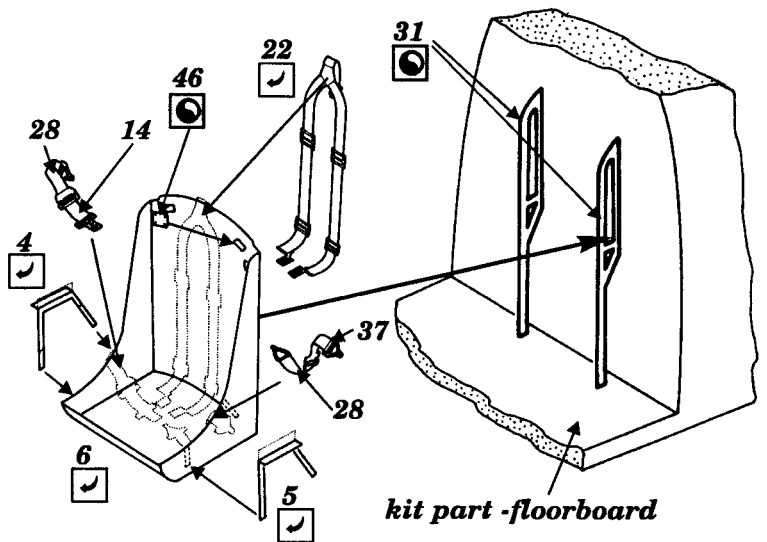

TBM/ TBF-1C AVENGER-interior

48 146

1/48 scale detail set for Monogram kit

- OPPOSITE SIDE
- REMOVE
- BEND
- REPLACE

A PILOT'S SEAT

B PILOT'S COCKPIT

LEFT SIDE

INSTRUMENT PANEL

RIGHT SIDE

kit part -floorboard

left fuselage
floorboard
right fuselage

C RADIOMAN'S STATION

40 - glued after step **E**

D GUNNER'S SEAT

E BALL TURRET

3rd step