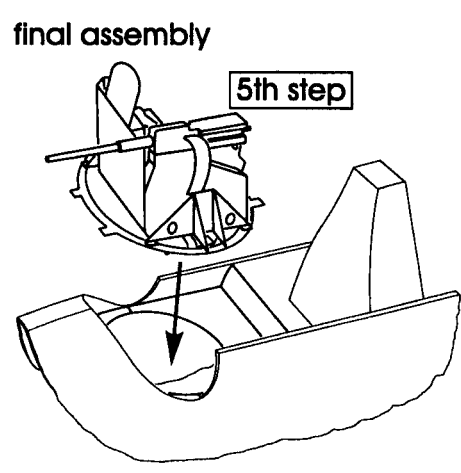

TBM/ TBF-1C AVENGER-interior

48 146

1/48 scale detail set for Monogram kit

- OPPOSITE SIDE
- REMOVE
- BEND
- REPLACE

A PILOT'S SEAT

B PILOT'S COCKPIT

LEFT SIDE

INSTRUMENT PANEL

RIGHT SIDE

kit part -floorboard

left fuselage
floorboard
right fuselage

C RADIOMAN'S STATION

40 - glued after step **E**

D GUNNER'S SEAT

E BALL TURRET

3rd step