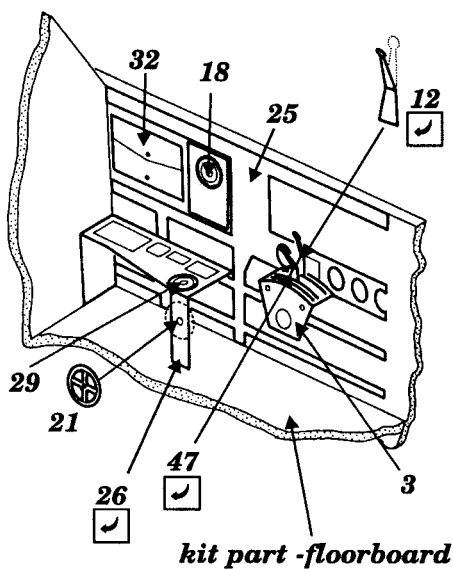

TBM/ TBF-1C AVENGER-interior

48 146

1/48 scale detail set for Monogram kit

- OPPOSITE SIDE
- REMOVE
- BEND
- REPLACE

A PILOT'S SEAT

B PILOT'S COCKPIT

LEFT SIDE

INSTRUMENT PANEL

RIGHT SIDE

kit part -floorboard

left fuselage
floorboard
right fuselage

C RADIOMAN'S STATION

40 - glued after step **E**

D GUNNER'S SEAT

E BALL TURRET

3rd step