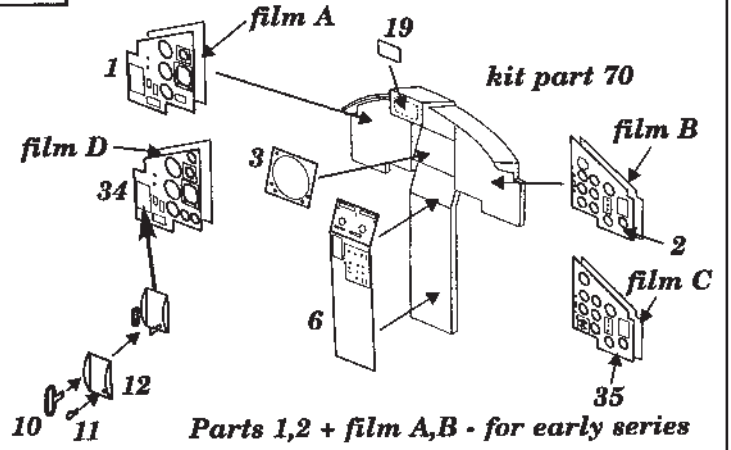

SEPECAT JAGUAR GR Mk.1A

48 136

1/48 scale detail set for Airfix kit

-  BEND
-  REPLACE
-  GRIND
-  OPPOSITE SIDE
-  REMOVE
-  OPTION

A EJECTION SEAT

B INSTRUMENT PANEL

C COCKPIT

D WINDSHIELD, CANOPY & HUD