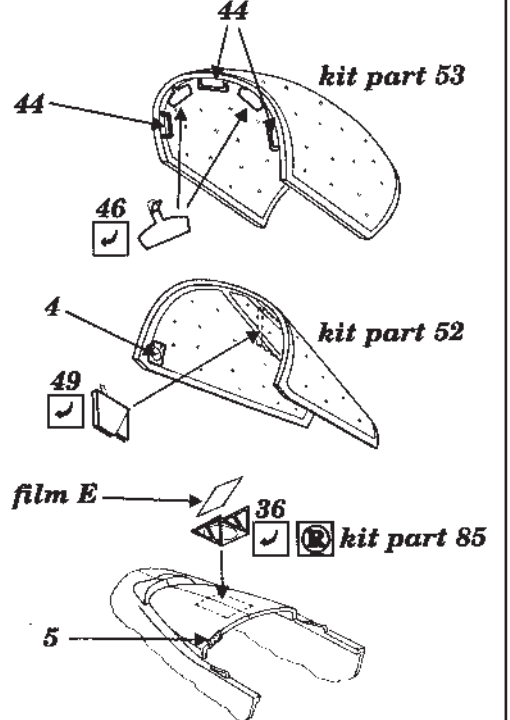

SEPECAT JAGUAR GR Mk.1A

48 136

1/48 scale detail set for Airfix kit

-  BEND
-  REPLACE
-  GRIND
-  OPPOSITE SIDE
-  REMOVE
-  OPTION

A EJECTION SEAT

B INSTRUMENT PANEL

C COCKPIT

D WINDSHIELD, CANOPY & HUD

E ENGINE

F NOSE UNDERCARRIAGE

G AIR BRAKES

H EXTERIOR PARTS ASSEMBLY