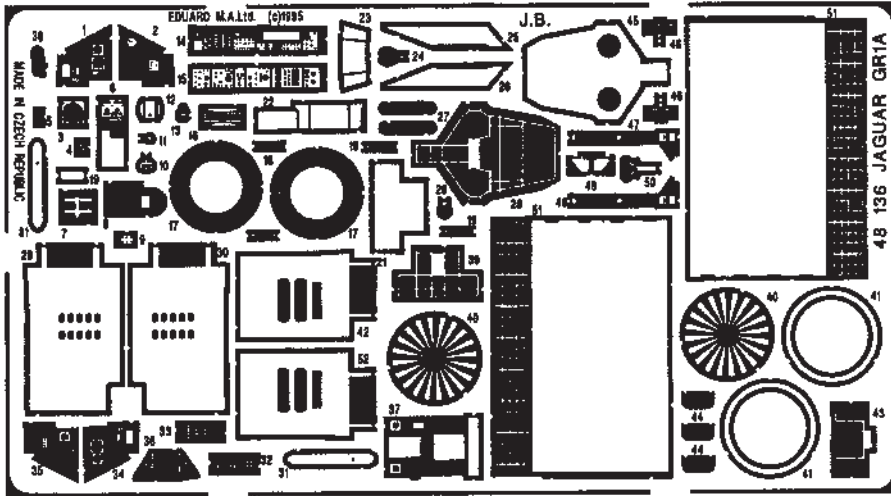

SEPECAT JAGUAR GR Mk.1A

48 136

1/48 scale detail set for Airfix kit

-  BEND
-  REPLACE
-  GRIND
-  OPPOSITE SIDE
-  REMOVE
-  OPTION

A EJECTION SEAT

B INSTRUMENT PANEL

C COCKPIT

D WINDSHIELD, CANOPY & HUD

E ENGINE

F NOSE UNDERCARRIAGE

G AIR BRAKES

H EXTERIOR PARTS ASSEMBLY