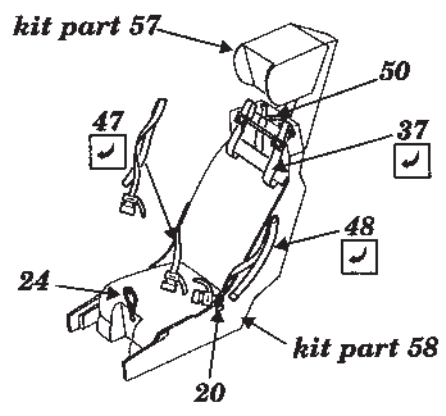

SEPECAT JAGUAR GR Mk.1A

48 136

1/48 scale detail set for Airfix kit

-  BEND
-  REPLACE
-  GRIND
-  OPPOSITE SIDE
-  REMOVE
-  OPTION

A EJECTION SEAT

B INSTRUMENT PANEL

C COCKPIT

D WINDSHIELD, CANOPY & HUD

E ENGINE

F NOSE UNDERCARRIAGE

G AIR BRAKES

H EXTERIOR PARTS ASSEMBLY