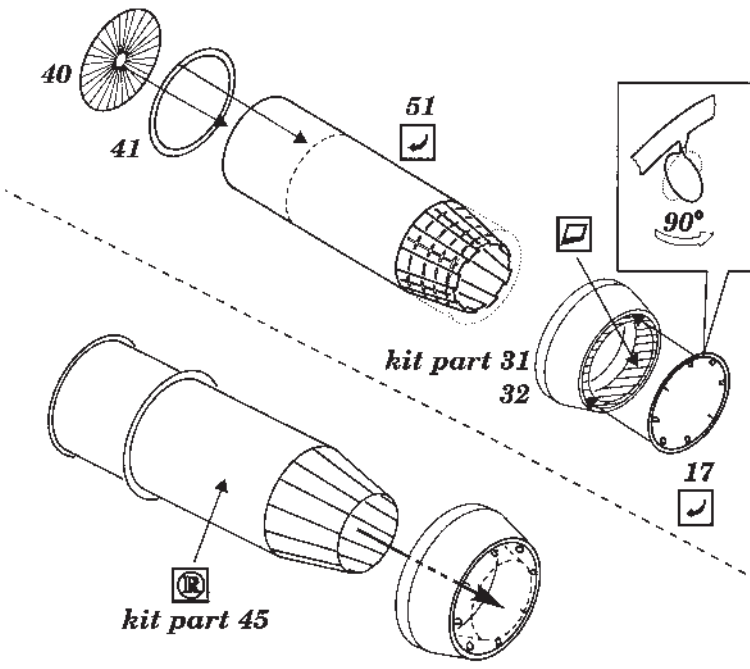

SEPECAT JAGUAR GR Mk.1A

48 136

1/48 scale detail set for Airfix kit

-  BEND
-  REPLACE
-  GRIND
-  OPPOSITE SIDE
-  REMOVE
-  OPTION

A EJECTION SEAT

B INSTRUMENT PANEL

C COCKPIT

D WINDSHIELD, CANOPY & HUD

E ENGINE

F NOSE UNDERCARRIAGE

G AIR BRAKES

H EXTERIOR PARTS ASSEMBLY