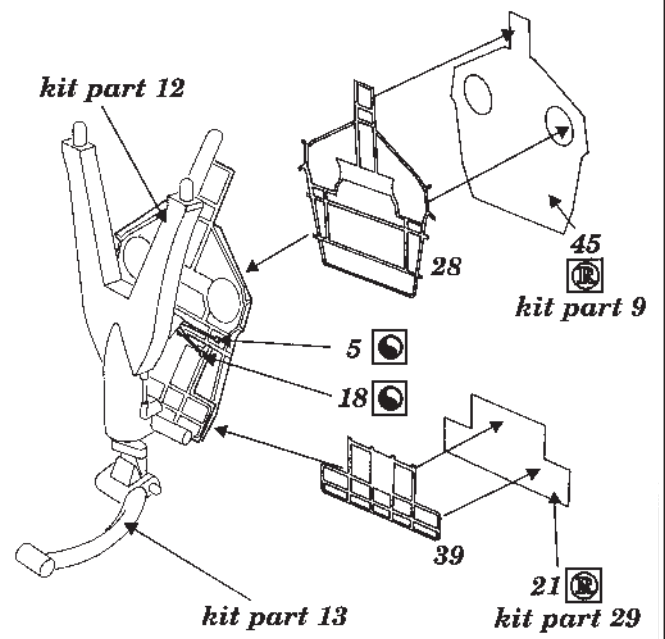

SEPECAT JAGUAR GR Mk.1A

48 136

1/48 scale detail set for Airfix kit

-  BEND
-  REPLACE
-  GRIND
-  OPPOSITE SIDE
-  REMOVE
-  OPTION

A EJECTION SEAT

B INSTRUMENT PANEL

C COCKPIT

D WINDSHIELD, CANOPY & HUD

E ENGINE

F NOSE UNDERCARRIAGE

G AIR BRAKES

H EXTERIOR PARTS ASSEMBLY