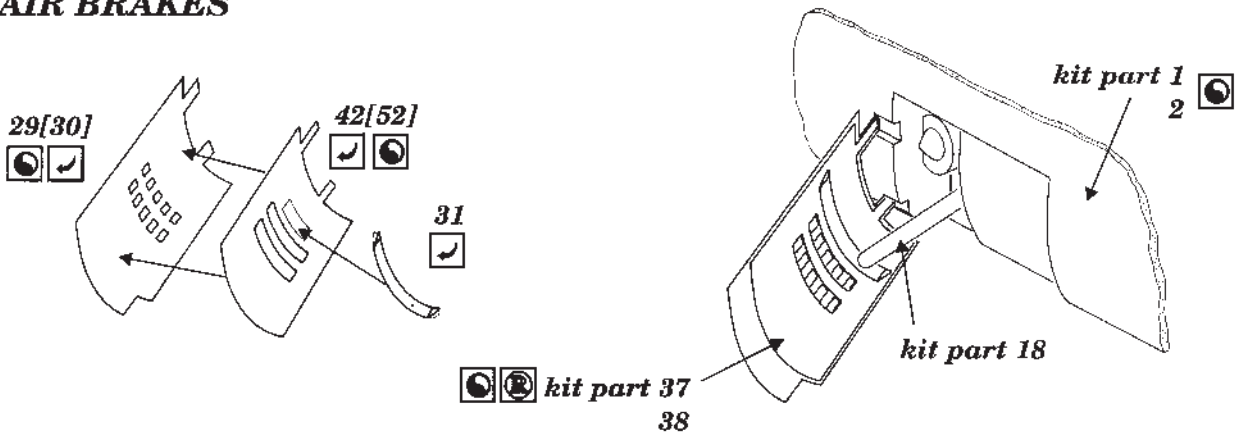

G AIR BRAKES