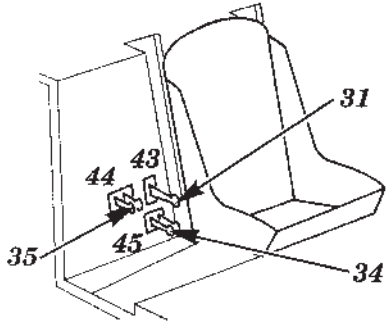

A-20G

48 126

1/48 scale detail set for AMT/ ERTL kit

- OPPOSITE SIDE
- REMOVE
- BEND
- REPLACE
- GRIND

COCKPIT

COCKPIT LEFT SIDE

COCKPIT RIGHT SIDE

PILOT'S SEAT