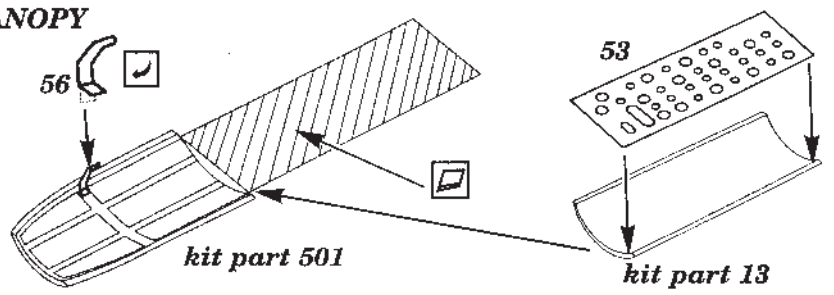

PILOT'S SEAT

CANOPY

kit part 1

ENGINE NACELLE