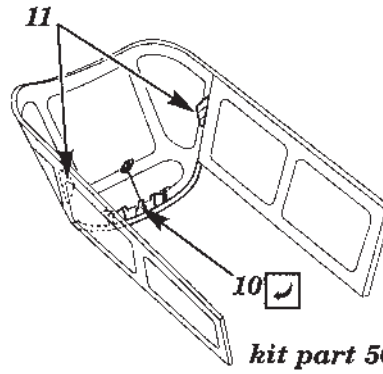

PILOT'S SEAT

CANOPY

kit part 1

ENGINE NACELLE