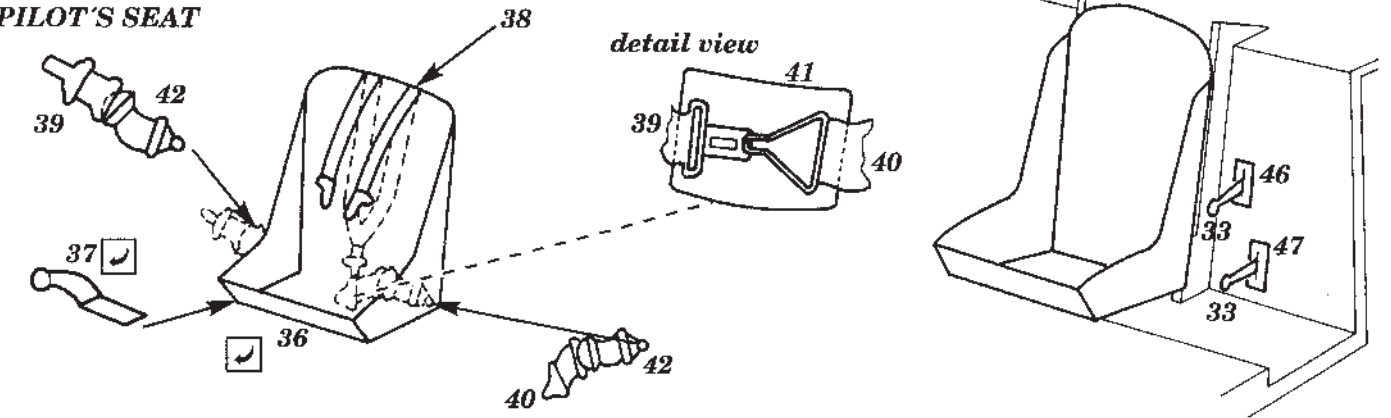

A-20G

48 126

1/48 scale detail set for AMT/ ERTL kit

- OPPOSITE SIDE
- REMOVE
- BEND
- REPLACE
- GRIND

COCKPIT

COCKPIT LEFT SIDE

COCKPIT RIGHT SIDE

PILOT'S SEAT