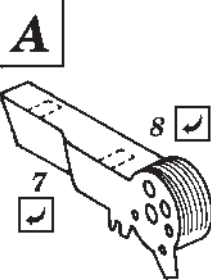

A-20G

48 126

1/48 scale detail set for AMT/ ERTL kit

- OPPOSITE SIDE
- REMOVE
- BEND
- REPLACE
- GRIND

COCKPIT

COCKPIT LEFT SIDE

COCKPIT RIGHT SIDE

PILOT'S SEAT