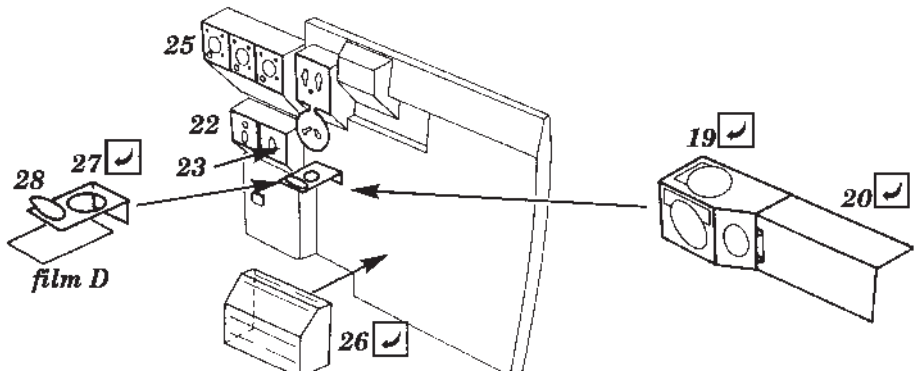

A-20G

48 126

1/48 scale detail set for AMT/ ERTL kit

- OPPOSITE SIDE
- REMOVE
- BEND
- REPLACE
- GRIND

COCKPIT

COCKPIT LEFT SIDE

COCKPIT RIGHT SIDE

PILOT'S SEAT