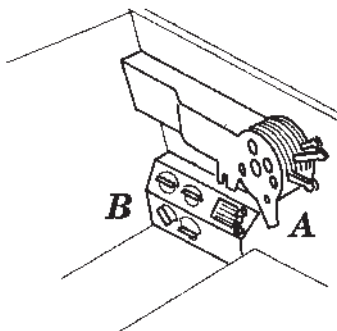

A-20G

48 126

1/48 scale detail set for AMT/ ERTL kit

- OPPOSITE SIDE
- REMOVE
- BEND
- REPLACE
- GRIND

COCKPIT

COCKPIT LEFT SIDE

COCKPIT RIGHT SIDE

PILOT'S SEAT