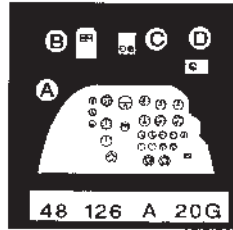

A-20G

48 126

1/48 scale detail set for AMT/ ERTL kit

- OPPOSITE SIDE
- REMOVE
- BEND
- REPLACE
- GRIND

COCKPIT

COCKPIT LEFT SIDE

COCKPIT RIGHT SIDE

PILOT'S SEAT