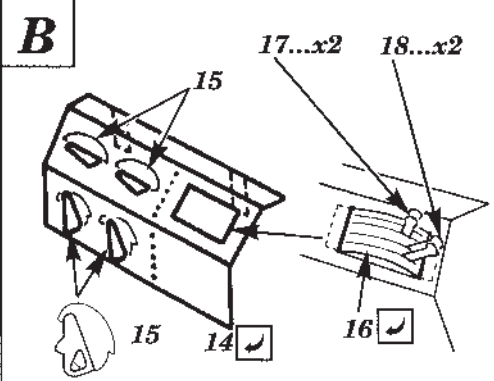

A-20G

48 126

1/48 scale detail set for AMT/ ERTL kit

- OPPOSITE SIDE
- REMOVE
- BEND
- REPLACE
- GRIND

COCKPIT

COCKPIT LEFT SIDE

COCKPIT RIGHT SIDE

PILOT'S SEAT