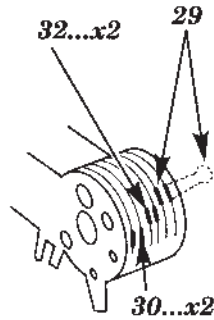

A-20G

48 126

1/48 scale detail set for AMT/ ERTL kit

- OPPOSITE SIDE
- REMOVE
- BEND
- REPLACE
- GRIND

COCKPIT

COCKPIT LEFT SIDE

COCKPIT RIGHT SIDE

PILOT'S SEAT