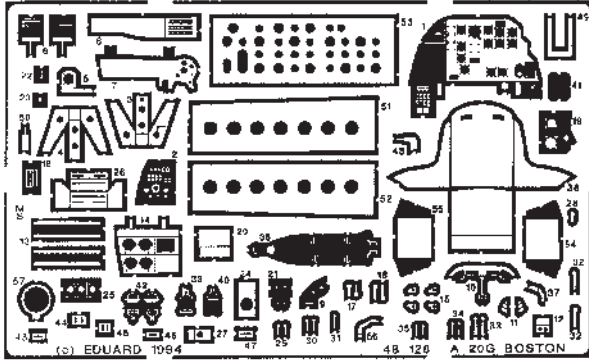

A-20G

48 126

1/48 scale detail set for AMT/ ERTL kit

- OPPOSITE SIDE
- REMOVE
- BEND
- REPLACE
- GRIND

COCKPIT

COCKPIT LEFT SIDE

COCKPIT RIGHT SIDE

PILOT'S SEAT