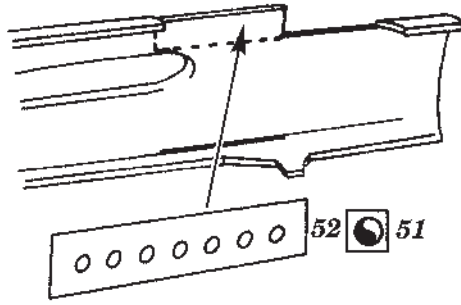

PILOT'S SEAT

CANOPY

kit part 1

ENGINE NACELLE