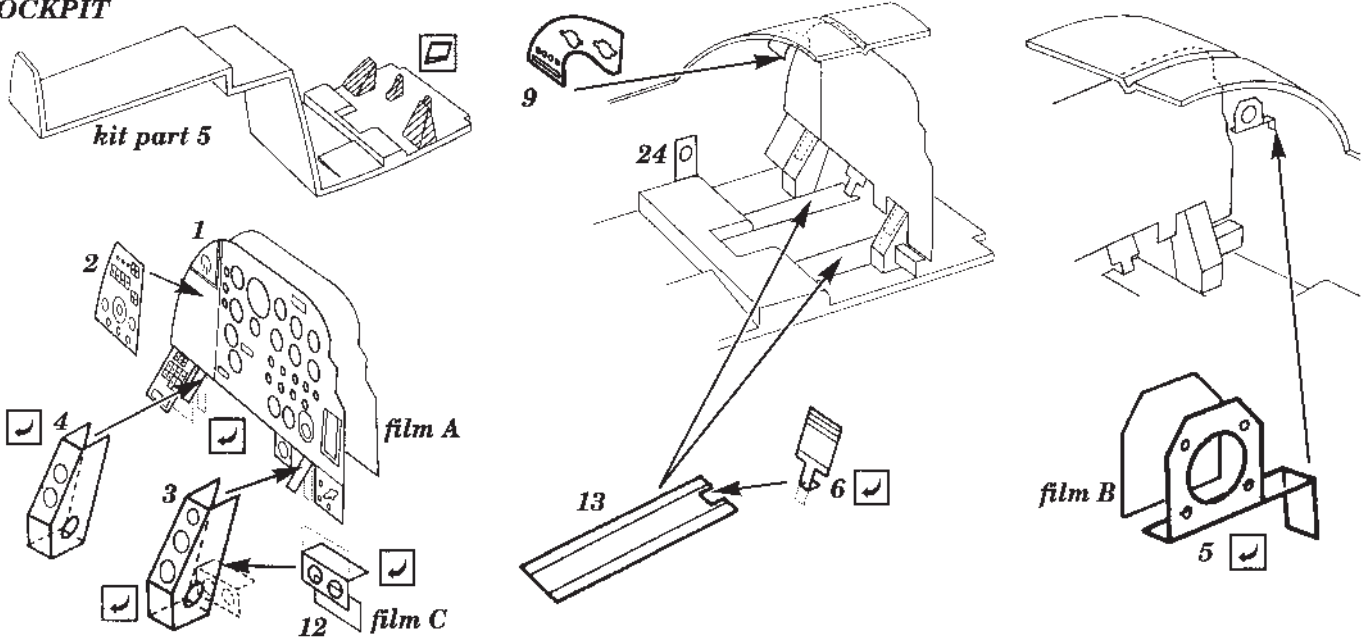

A-20G

48 126

1/48 scale detail set for AMT/ ERTL kit

- OPPOSITE SIDE
- REMOVE
- BEND
- REPLACE
- GRIND

COCKPIT

COCKPIT LEFT SIDE

COCKPIT RIGHT SIDE

PILOT'S SEAT

CANOPY

kit part 1

ENGINE NACELLE