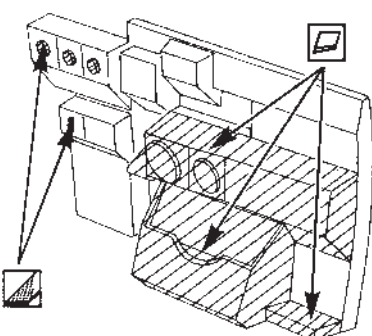

A-20G

48 126

1/48 scale detail set for AMT/ ERTL kit

- OPPOSITE SIDE
- REMOVE
- BEND
- REPLACE
- GRIND

COCKPIT

COCKPIT LEFT SIDE

COCKPIT RIGHT SIDE

PILOT'S SEAT