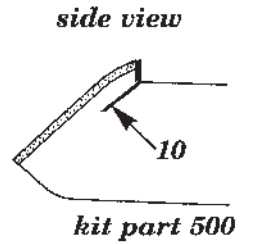

PILOT'S SEAT

CANOPY

kit part 1

ENGINE NACELLE