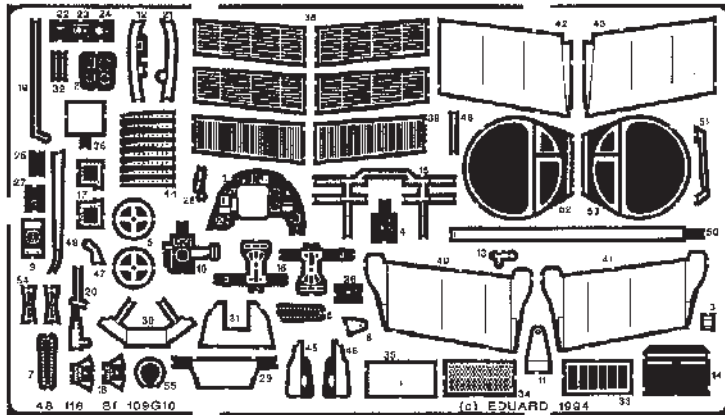

Messerschmitt Bf-109G-10

1/48th scale detail set for REVELL kit

48 116

- OPPOSITE SIDE
- REMOVE
- BEND

INSTRUMENT PANEL

LEFT SIDE

A FLAP CONTROL MECHANISM

RIGHT SIDE

FLOOR, RUDDER PEDALS

ARMOURED HEADREST

COCKPIT HOLDERS

OIL COOLER

WING RADIATORS

FIN TRIM

B DROP TANK BELLY