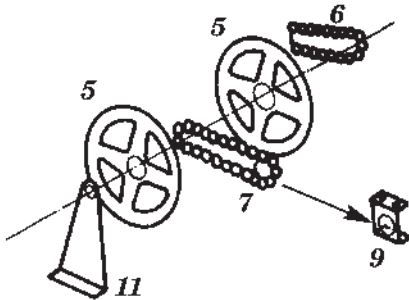

Messerschmitt Bf-109G-10

1/48th scale detail set for REVELL kit

48 116

- OPPOSITE SIDE
- REMOVE
- BEND

INSTRUMENT PANEL

LEFT SIDE

A FLAP CONTROL MECHANISM

RIGHT SIDE