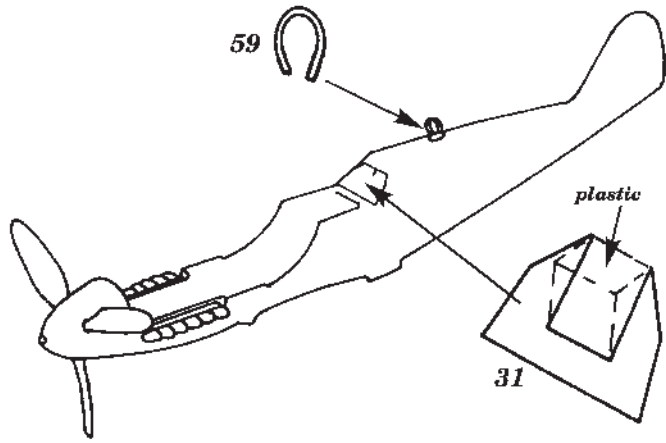

Messerschmitt Bf-109G-10

1/48th scale detail set for REVELL kit

48 116

- OPPOSITE SIDE
- REMOVE
- BEND

INSTRUMENT PANEL

LEFT SIDE

A FLAP CONTROL MECHANISM

RIGHT SIDE

FLOOR, RUDDER PEDALS

ARMOURED HEADREST

COCKPIT HOLDERS

OIL COOLER

WING RADIATORS

FIN TRIM

B DROP TANK BELLY