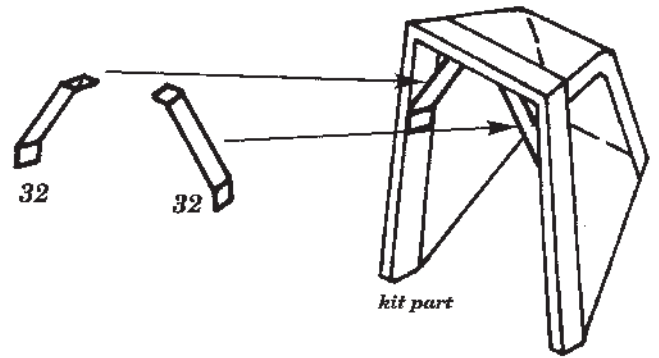

COCKPIT HOLDERS