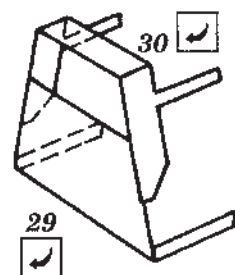

ARMOURED HEADREST