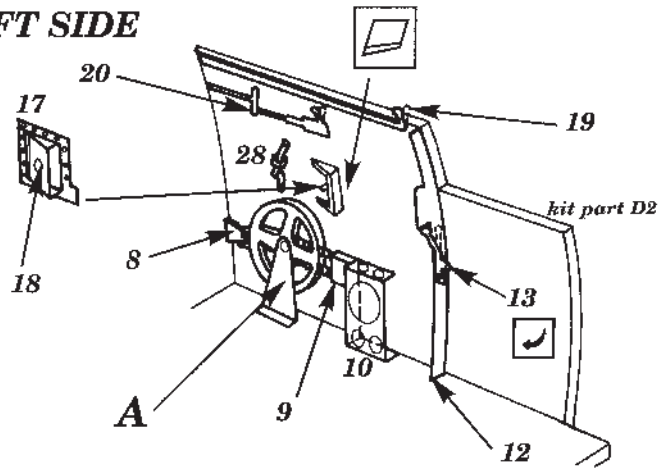

Messerschmitt Bf-109G-10

1/48th scale detail set for REVELL kit

48 116

- OPPOSITE SIDE
- REMOVE
- BEND

INSTRUMENT PANEL

LEFT SIDE

A FLAP CONTROL MECHANISM

RIGHT SIDE

FLOOR, RUDDER PEDALS

ARMOURED HEADREST

COCKPIT HOLDERS

OIL COOLER

WING RADIATORS

FIN TRIM

B DROP TANK BELLY