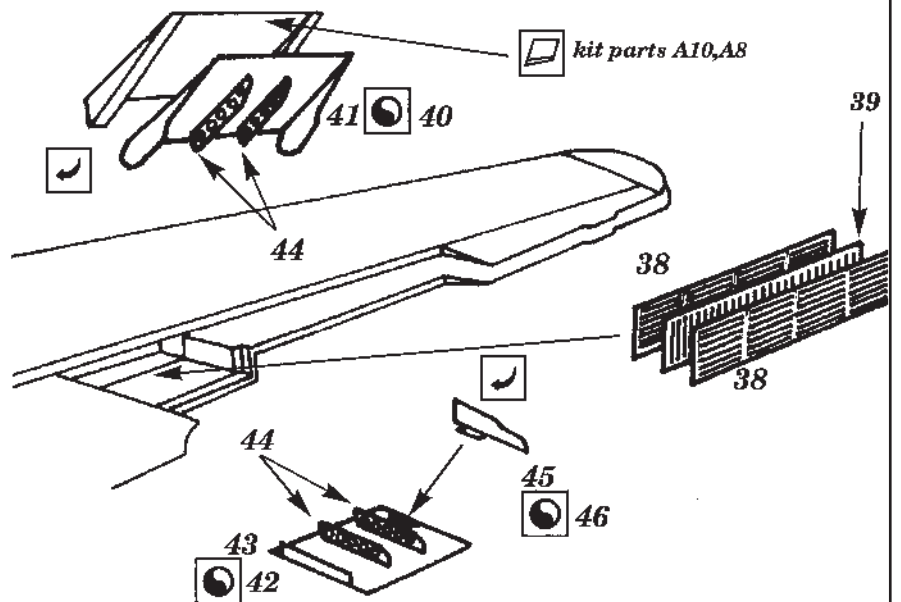

Messerschmitt Bf-109G-10

1/48th scale detail set for REVELL kit

48 116

- OPPOSITE SIDE
- REMOVE
- BEND

INSTRUMENT PANEL

LEFT SIDE

A FLAP CONTROL MECHANISM

RIGHT SIDE

FLOOR, RUDDER PEDALS

ARMOURED HEADREST

COCKPIT HOLDERS

OIL COOLER

WING RADIATORS

FIN TRIM

B DROP TANK BELLY