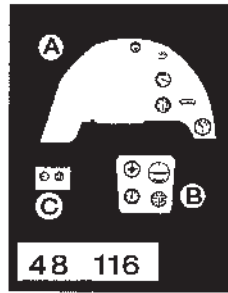

Messerschmitt Bf-109G-10

1/48th scale detail set for REVELL kit

48 116

- OPPOSITE SIDE
- REMOVE
- BEND

INSTRUMENT PANEL

LEFT SIDE

A FLAP CONTROL MECHANISM

RIGHT SIDE