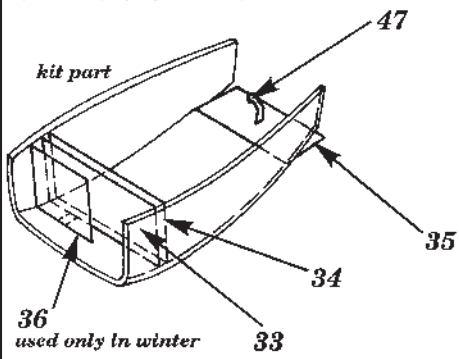

Messerschmitt Bf-109G-10

1/48th scale detail set for REVELL kit

48 116

- OPPOSITE SIDE
- REMOVE
- BEND

INSTRUMENT PANEL

LEFT SIDE

A FLAP CONTROL MECHANISM

RIGHT SIDE

FLOOR, RUDDER PEDALS

ARMOURED HEADREST

COCKPIT HOLDERS

OIL COOLER

WING RADIATORS

FIN TRIM

B DROP TANK BELLY