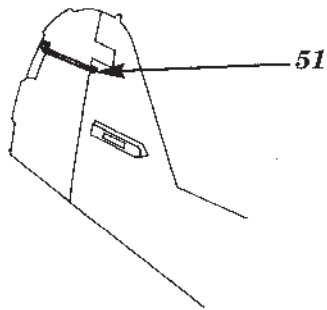

Messerschmitt Bf-109G-10

1/48th scale detail set for REVELL kit

48 116

- OPPOSITE SIDE
- REMOVE
- BEND

INSTRUMENT PANEL

LEFT SIDE

A FLAP CONTROL MECHANISM

RIGHT SIDE

FLOOR, RUDDER PEDALS

ARMOURED HEADREST

COCKPIT HOLDERS

OIL COOLER

WING RADIATORS

FIN TRIM

B DROP TANK BELLY