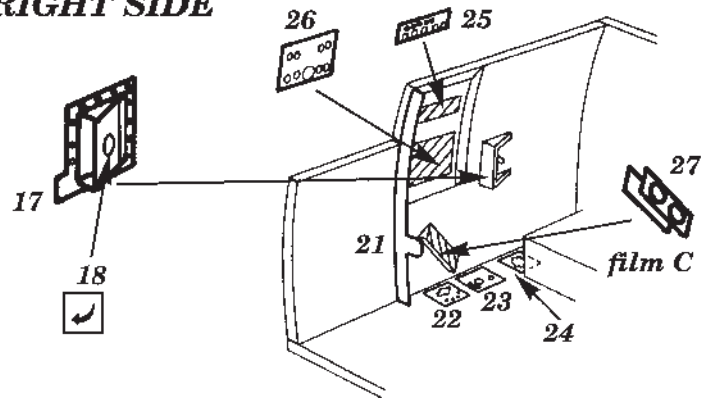

Messerschmitt Bf-109G-10

1/48th scale detail set for REVELL kit

48 116

- OPPOSITE SIDE
- REMOVE
- BEND

INSTRUMENT PANEL

LEFT SIDE

A FLAP CONTROL MECHANISM

RIGHT SIDE

FLOOR, RUDDER PEDALS

ARMOURED HEADREST

COCKPIT HOLDERS

OIL COOLER

WING RADIATORS

FIN TRIM

B DROP TANK BELLY