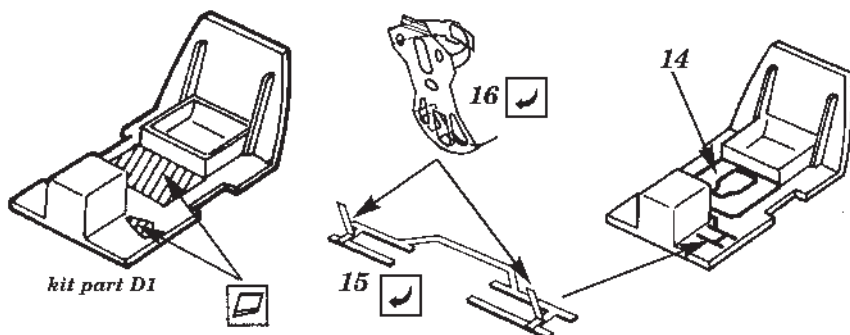

Messerschmitt Bf-109G-10

1/48th scale detail set for REVELL kit

48 116

- OPPOSITE SIDE
- REMOVE
- BEND

INSTRUMENT PANEL

LEFT SIDE

A FLAP CONTROL MECHANISM

RIGHT SIDE

FLOOR, RUDDER PEDALS

ARMOURED HEADREST

COCKPIT HOLDERS

OIL COOLER

WING RADIATORS

FIN TRIM

B DROP TANK BELLY