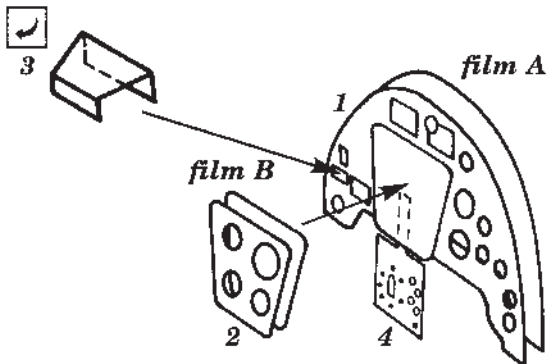

Messerschmitt Bf-109G-10

1/48th scale detail set for REVELL kit

48 116

- OPPOSITE SIDE
- REMOVE
- BEND

INSTRUMENT PANEL

LEFT SIDE

A FLAP CONTROL MECHANISM

RIGHT SIDE