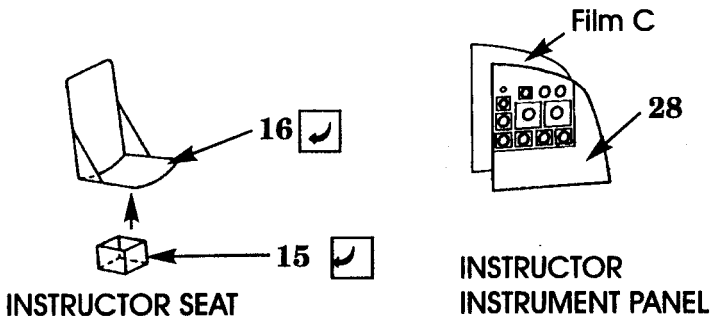

A/B-26C Invader -interior

48 113

1/48 scale detail set for Monogram kit

- OPPOSITE SIDE
- REMOVE
- BEND

A INSTRUMENT PANEL

28 - for TA-26C only

B COCKPIT CONVERSION PARTS - TA -26C

C COCKPIT FLOOR