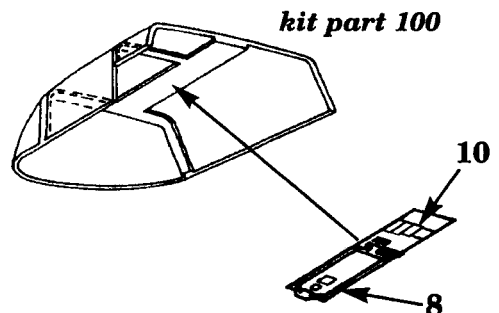

A/B-26C Invader -interior

48 113

1/48 scale detail set for Monogram kit

- OPPOSITE SIDE
- REMOVE
- BEND

A INSTRUMENT PANEL

28 - for TA-26C only

B COCKPIT CONVERSION PARTS - TA -26C

C COCKPIT FLOOR

D CANOPY

C COCKPIT ASSEMBLY

D NOSE DOOR

E GUNNER POSITION