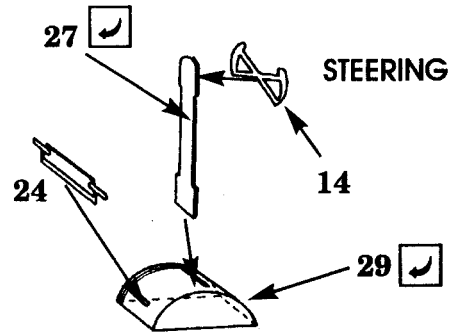

A/B-26C Invader -interior

48 113

1/48 scale detail set for Monogram kit

- OPPOSITE SIDE
- REMOVE
- BEND

A INSTRUMENT PANEL

28 - for TA-26C only

B COCKPIT CONVERSION PARTS - TA -26C

C COCKPIT FLOOR

D CANOPY

C COCKPIT ASSEMBLY

D NOSE DOOR

E GUNNER POSITION