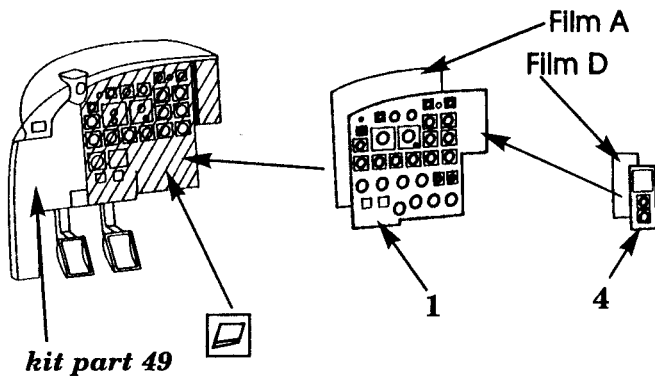

A/B-26C Invader -interior

48 113

1/48 scale detail set for Monogram kit

- OPPOSITE SIDE
- REMOVE
- BEND

A INSTRUMENT PANEL

28 - for TA-26C only

B COCKPIT CONVERSION PARTS - TA -26C

C COCKPIT FLOOR