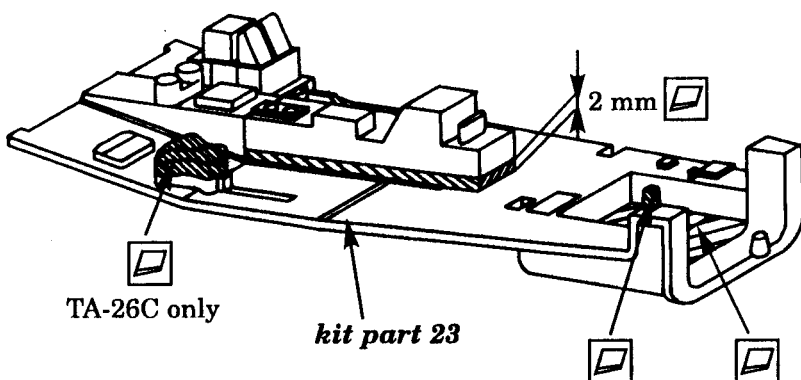

C COCKPIT FLOOR

D CANOPY