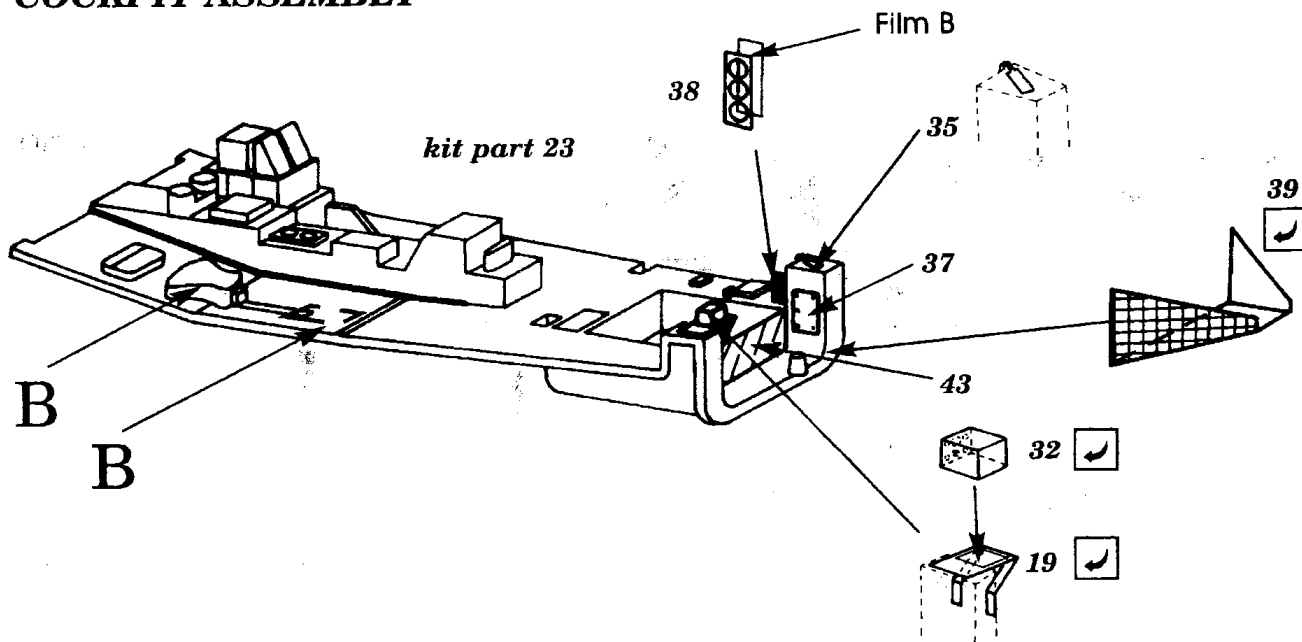

A/B-26C Invader -interior

48 113

1/48 scale detail set for Monogram kit

- OPPOSITE SIDE
- REMOVE
- BEND

A INSTRUMENT PANEL

28 - for TA-26C only

B COCKPIT CONVERSION PARTS - TA -26C

C COCKPIT FLOOR

D CANOPY

C COCKPIT ASSEMBLY

D NOSE DOOR

E GUNNER POSITION