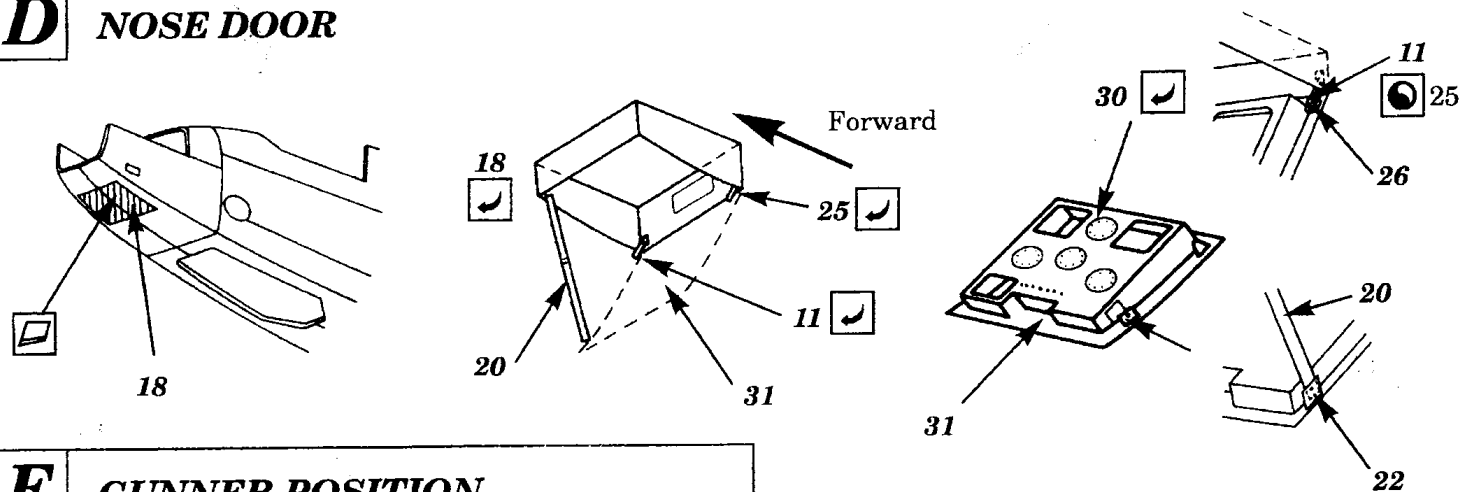

A/B-26C Invader -interior

48 113

1/48 scale detail set for Monogram kit

- OPPOSITE SIDE
- REMOVE
- BEND

A INSTRUMENT PANEL

28 - for TA-26C only

B COCKPIT CONVERSION PARTS - TA -26C

C COCKPIT FLOOR

D CANOPY

C COCKPIT ASSEMBLY

D NOSE DOOR

E GUNNER POSITION