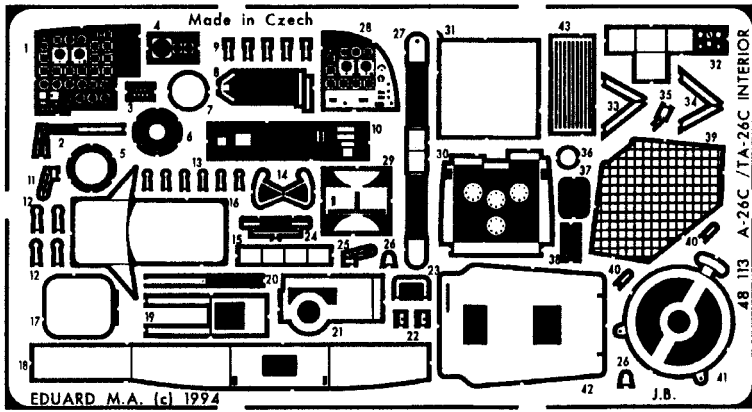

A/B-26C Invader -interior

48 113

1/48 scale detail set for Monogram kit

- OPPOSITE SIDE
- REMOVE
- BEND

A INSTRUMENT PANEL

28 - for TA-26C only

B COCKPIT CONVERSION PARTS - TA -26C

C COCKPIT FLOOR

D CANOPY

C COCKPIT ASSEMBLY

D NOSE DOOR

E GUNNER POSITION