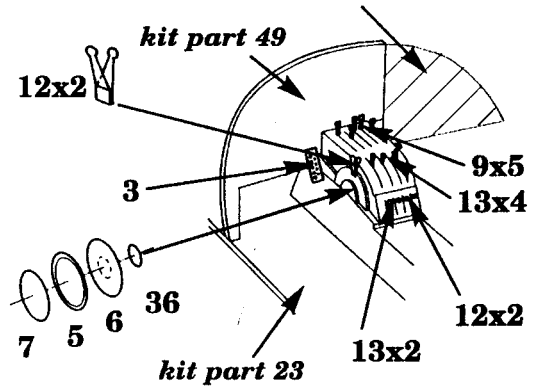

A/B-26C Invader -interior

48 113

1/48 scale detail set for Monogram kit

- OPPOSITE SIDE
- REMOVE
- BEND

A INSTRUMENT PANEL

28 - for TA-26C only

B COCKPIT CONVERSION PARTS - TA -26C

C COCKPIT FLOOR

D CANOPY

C COCKPIT ASSEMBLY

D NOSE DOOR

E GUNNER POSITION