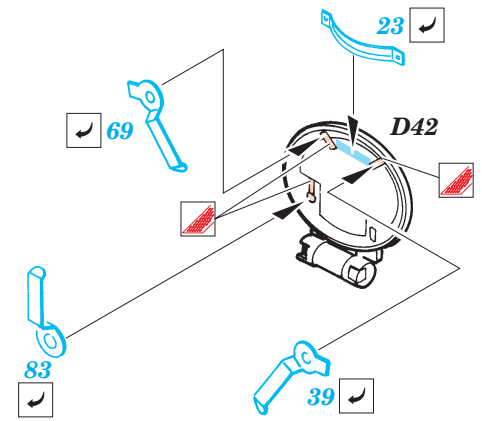

H9 115

116

Left side armor

References :
 Panzer 4/2000, 3/2003
 Military Modeling Vol.29, 30, 31