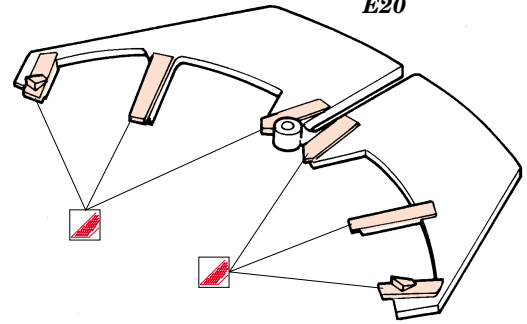

- ORIGINAL KIT PARTS
PŮVODNÍ DÍLY STAVEBNICE
- PHOTO-ETCHED PARTS
LEPTANÉ DÍLY
- PARTS TO BE REMOVED
DÍLY K ODSTRANĚNÍ
- FILL
TMELIT

Turret (Upper)

E20

References : Walk Around No.1 : M4 Sherman
 - Squadron/Signal 2036 : U.S. Tank Destroyers in Action
 - Military Modeling Vol.31 1/2001
 - Concord No.7005 : U.S. Tank Destroyers in Combat 1941-1945
 - Squadron Signal 5703 : Walk Around U.S. Tank Destroyers