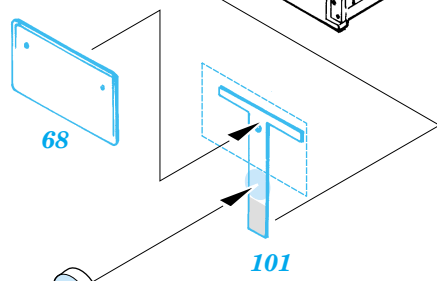

2 pcs wire
 Ø = 0,4mm
 l = 3mm

Canvas roof

References :
 WWP Present Detail Line No.9 - ZIL 157 in detail
 Ground Power 1/2004