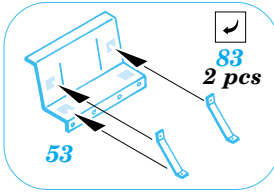

36

C23

97

D7, D8, D11, D12

49

D10, D25, D26

H10, H14, H15

69

2 pcs wire
 Ø = 0,4mm
 l = 3mm

Canvas roof

References :
 WWP Present Detail Line No.9 - ZIL 157 in detail
 Ground Power 1/2004