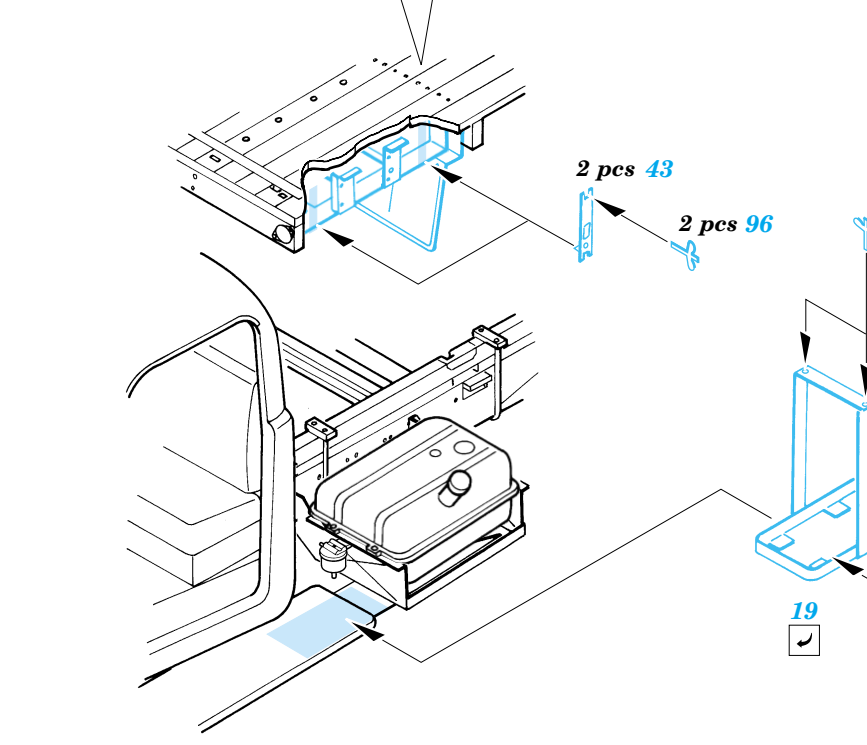

2 pcs wire
 Ø = 0,4mm
 l = 3mm

Canvas roof

References :
 WWP Present Detail Line No.9 - ZIL 157 in detail
 Ground Power 1/2004