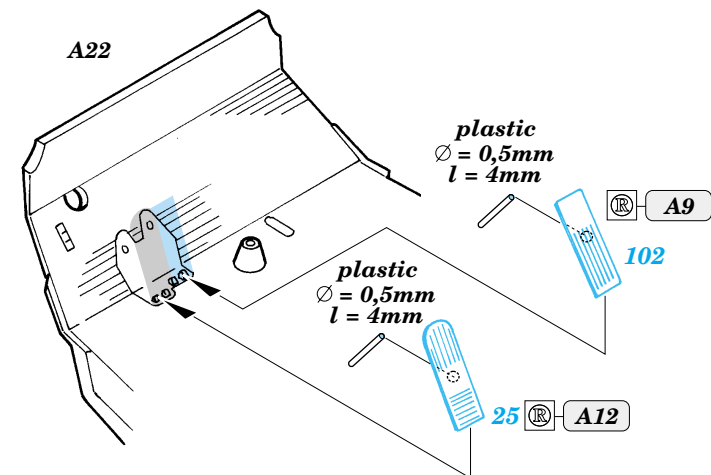

Film

Print

35 670 ZiL 157
-6x6 Military truck

35 670
ZiL 157 6x6 Military
truck

- ORIGINAL KIT PARTS
PŮVODNÍ DÍLY STAVEBNICE
- PHOTO-ETCHED PARTS
LEPTANÉ DÍLY
- PARTS TO BE REMOVED
DÍLY K ODSTRANĚNÍ
- FILL
TMELIT

C24

2, 11, 36, 51

? Open

Fill

Step 1

C25

9

wire
Ø = 0,5mm
l = 10mm

2 pcs wire
 Ø = 0,4mm
 l = 3mm

Canvas roof

References :
 WWP Present Detail Line No.9 - ZIL 157 in detail
 Ground Power 1/2004