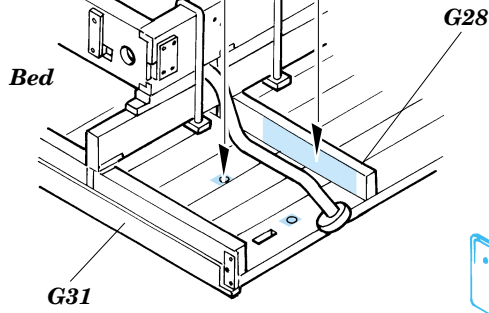

2 pcs wire
 Ø = 0,4mm
 l = 3mm

Canvas roof

References :
 WWP Present Detail Line No.9 - ZIL 157 in detail
 Ground Power 1/2004