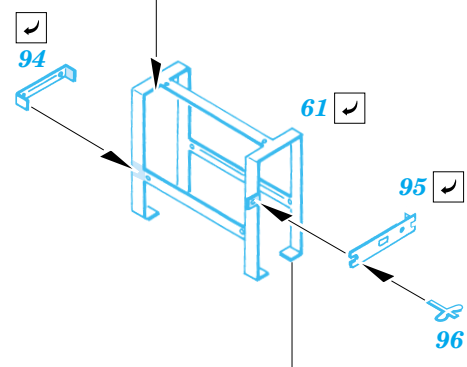

36

C23

97

D7, D8, D11, D12

49

D10, D25, D26

H10, H14, H15

69

2 pcs wire
 Ø = 0,4mm
 l = 3mm

Canvas roof

References :
 WWP Present Detail Line No.9 - ZIL 157 in detail
 Ground Power 1/2004