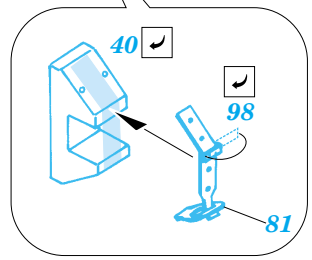

2 pcs wire
 Ø = 0,4mm
 l = 3mm

Canvas roof

References :
 WWP Present Detail Line No.9 - ZIL 157 in detail
 Ground Power 1/2004