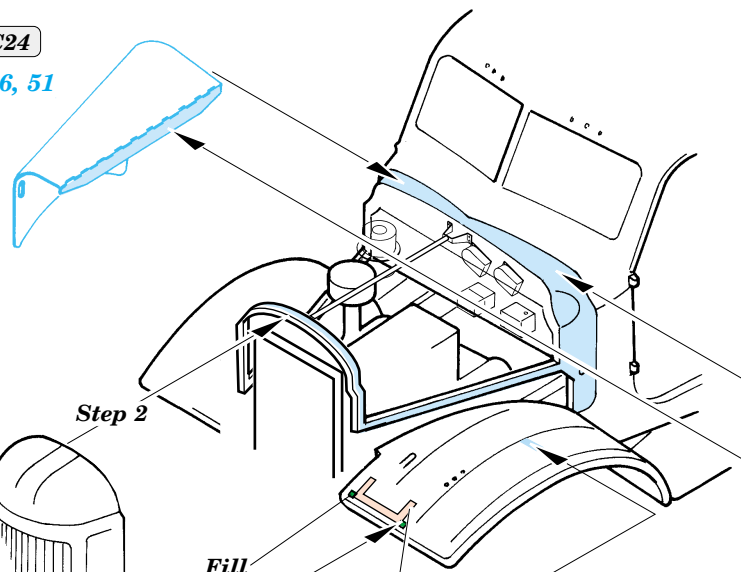

C24

2, 11, 36, 51

? Open

Fill

Step 1

C25

9

wire
Ø = 0,5mm
l = 10mm

2 pcs wire
 Ø = 0,4mm
 l = 3mm

Canvas roof

References :
 WWP Present Detail Line No.9 - ZIL 157 in detail
 Ground Power 1/2004