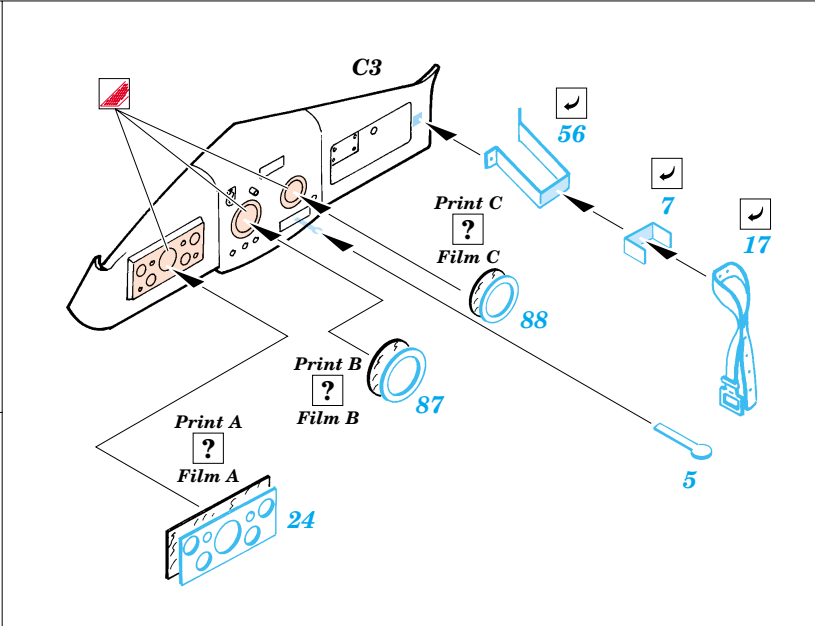

Film

Print

35 670 ZiL 157
-6x6 Military truck

35 670
ZiL 157 6x6 Military
truck

- ORIGINAL KIT PARTS
PŮVODNÍ DÍLY STAVEBNICE
- PHOTO-ETCHED PARTS
LEPTANÉ DÍLY
- PARTS TO BE REMOVED
DÍLY K ODSTRANĚNÍ
- FILL
TMELIT

C24

2, 11, 36, 51

? Open

Fill

Step 1

C25

9

wire
Ø = 0,5mm
l = 10mm

2 pcs wire
 Ø = 0,4mm
 l = 3mm

Canvas roof

References :
 WWP Present Detail Line No.9 - ZIL 157 in detail
 Ground Power 1/2004