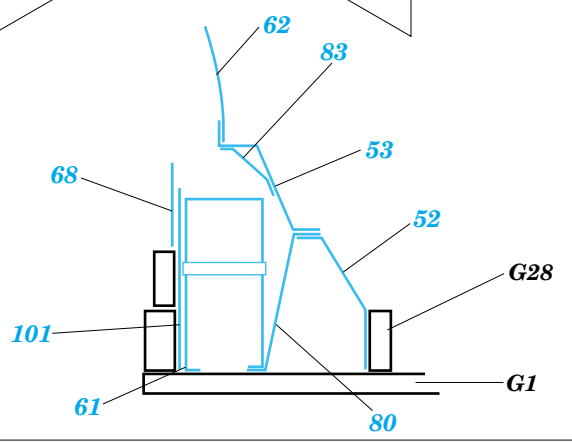

C24

2, 11, 36, 51

? Open

Fill

Step 1

C25

9

wire
Ø = 0,5mm
l = 10mm

36

C23

97

D7, D8, D11, D12

49

D10, D25, D26

H10, H14, H15

69

2 pcs wire
 Ø = 0,4mm
 l = 3mm

Canvas roof

References :
 WWP Present Detail Line No.9 - ZIL 157 in detail
 Ground Power 1/2004