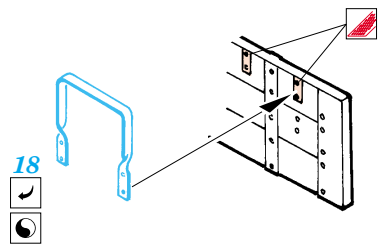

36

C23

97

D7, D8, D11, D12

49

D10, D25, D26

H10, H14, H15

69

2 pcs wire
 Ø = 0,4mm
 l = 3mm

Canvas roof

References :
 WWP Present Detail Line No.9 - ZIL 157 in detail
 Ground Power 1/2004