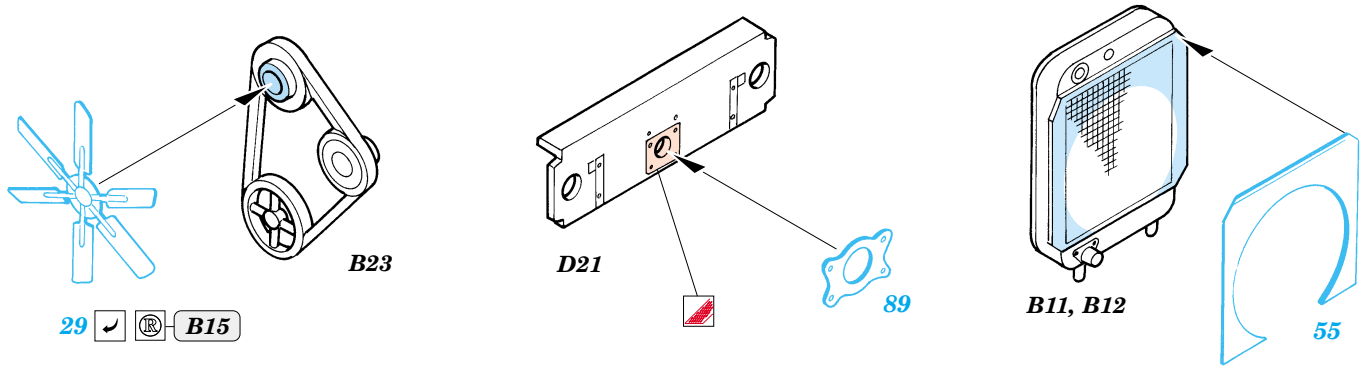

- APPLY EXPRESS MASK AND PAINT BEFORE GLUING
  POUŽITÍ EXPRESS MASK NABARVIT PŘED SLEPENÍM
- SYMMETRICAL ASSEMBLY
  SYMETRICKÁ MONTÁŽ
- REMOVE
  ODSTRANIT
- GRIND
  OBROUSIT
- DRILL HOLE
  VRTAT OTVOR
- BEND
  OHNOUT
- OPTION
  VOLBA
- REPLACE
  NAHRADIT

Film

Print

35 670 ZiL 157
-6x6 Military truck

35 670
ZiL 157 6x6 Military
truck

- ORIGINAL KIT PARTS
  PŮVODNÍ DÍLY STAVEBNICE
- PHOTO-ETCHED PARTS
  LEPTANÉ DÍLY
- PARTS TO BE REMOVED
  DÍLY K ODSTRANĚNÍ
- FILL
  TMELIT