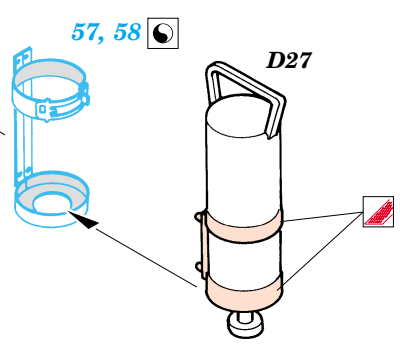

C24

2, 11, 36, 51

? Open

Fill

Step 1

C25

9

wire
Ø = 0,5mm
l = 10mm

36

C23

97

D7, D8, D11, D12

49

D10, D25, D26

H10, H14, H15

69

2 pcs wire
 Ø = 0,4mm
 l = 3mm

Canvas roof

References :
 WWP Present Detail Line No.9 - ZIL 157 in detail
 Ground Power 1/2004