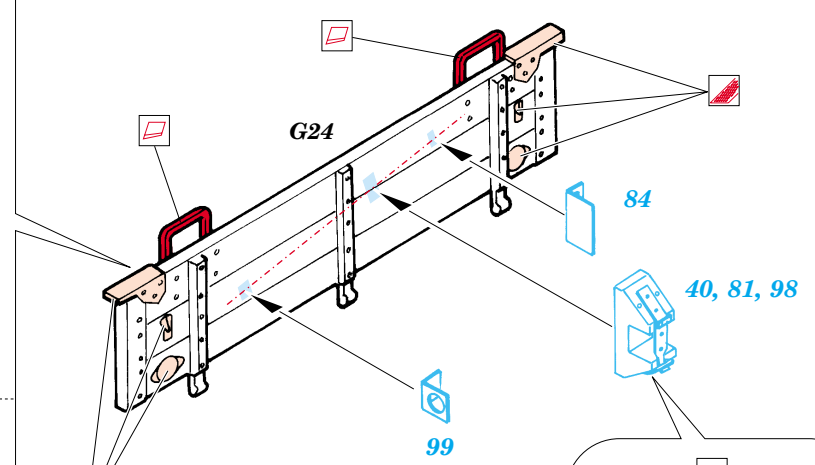

36

C23

97

D7, D8, D11, D12

49

D10, D25, D26

H10, H14, H15

69

2 pcs wire
 Ø = 0,4mm
 l = 3mm

Canvas roof

References :
 WWP Present Detail Line No.9 - ZIL 157 in detail
 Ground Power 1/2004