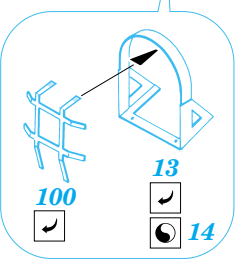

C24

2, 11, 36, 51

? Open

Fill

Step 1

C25

9

wire
Ø = 0,5mm
l = 10mm

36

C23

97

D7, D8, D11, D12

49

D10, D25, D26

H10, H14, H15

69

2 pcs wire
 Ø = 0,4mm
 l = 3mm

Canvas roof

References :
 WWP Present Detail Line No.9 - ZIL 157 in detail
 Ground Power 1/2004