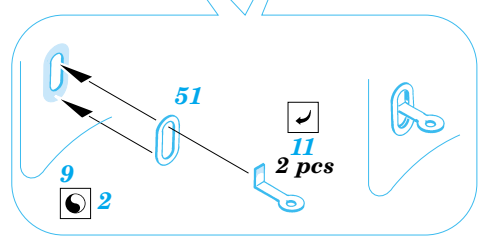

D7, D8, D11, D12

49

D10, D25, D26

H10, H14, H15

69