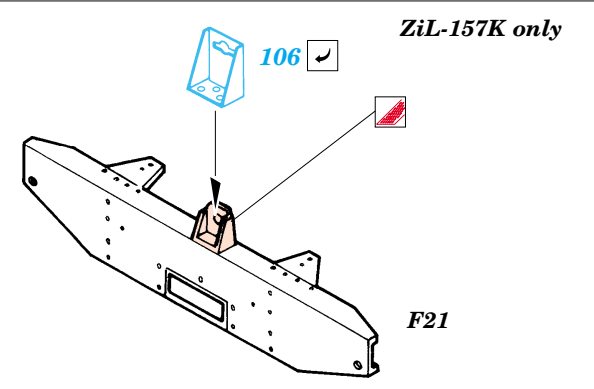

- APPLY EXPRESS MASK AND PAINT BEFORE GLUING
  POUŽITÍ EXPRESS MASK NABARVIT PŘED SLEPENÍM
- SYMMETRICAL ASSEMBLY
  SYMETRICKÁ MONTÁŽ
- REMOVE
  ODSTRANIT
- GRIND
  OBROUSIT
- DRILL HOLE
  VRTAT OTVOR
- BEND
  OHNOUT
- OPTION
  VOLBA
- REPLACE
  NAHRADIT

Film

Print

35 670 ZiL 157
-6x6 Military truck

35 670
ZiL 157 6x6 Military
truck

- ORIGINAL KIT PARTS
  PŮVODNÍ DÍLY STAVEBNICE
- PHOTO-ETCHED PARTS
  LEPTANÉ DÍLY
- PARTS TO BE REMOVED
  DÍLY K ODSTRANĚNÍ
- FILL
  TMELIT