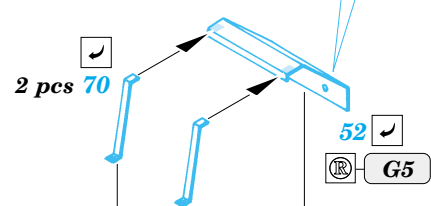

36

C23

97

D7, D8, D11, D12

49

D10, D25, D26

H10, H14, H15

69

2 pcs wire
 Ø = 0,4mm
 l = 3mm

Canvas roof

References :
 WWP Present Detail Line No.9 - ZIL 157 in detail
 Ground Power 1/2004