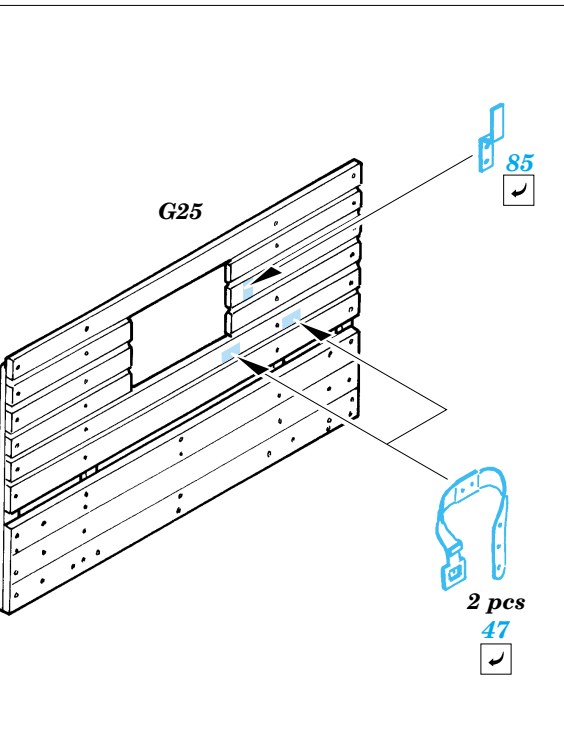

36

C23

97

D7, D8, D11, D12

49

D10, D25, D26

H10, H14, H15

69

2 pcs wire
 Ø = 0,4mm
 l = 3mm

Canvas roof

References :
 WWP Present Detail Line No.9 - ZIL 157 in detail
 Ground Power 1/2004