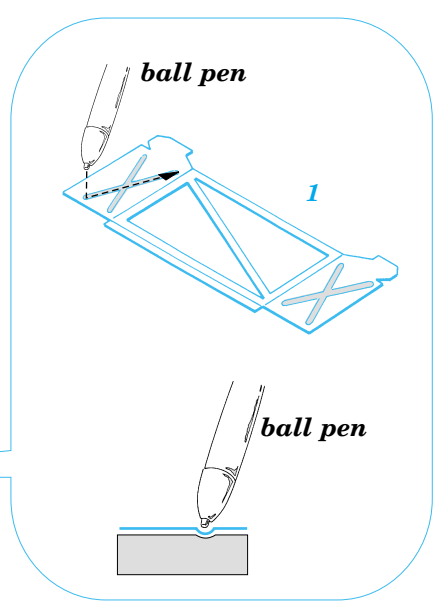

D7, D8, D11, D12

49

D10, D25, D26

H10, H14, H15

69