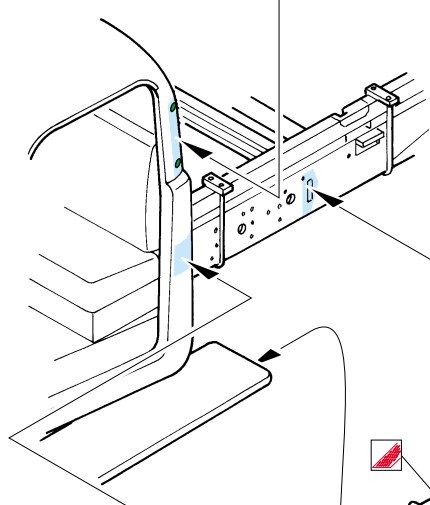

D7, D8, D11, D12

49

D10, D25, D26

H10, H14, H15

69