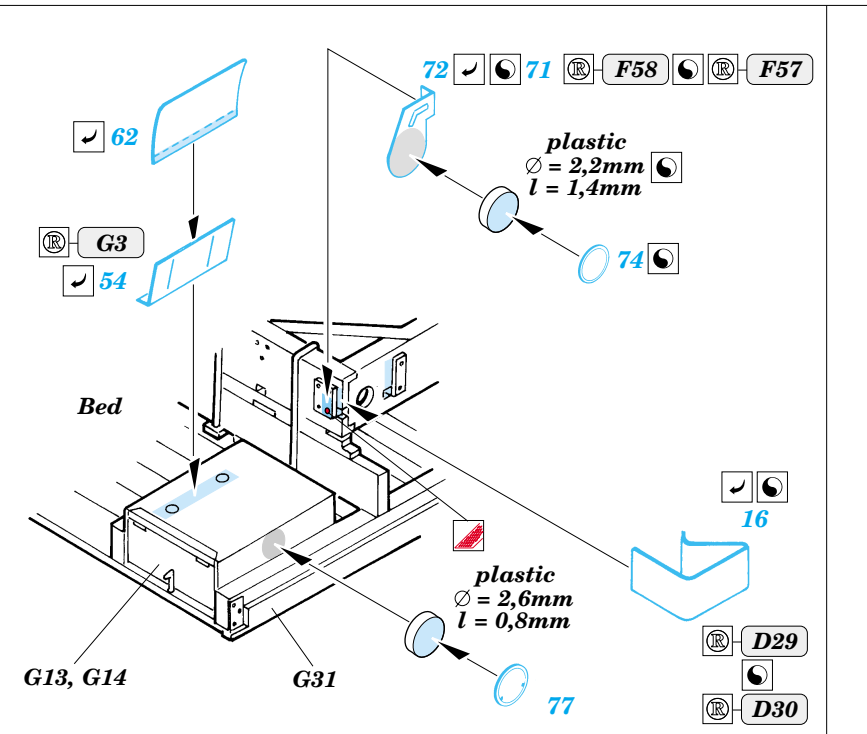

36

C23

97

D7, D8, D11, D12

49

D10, D25, D26

H10, H14, H15

69

2 pcs wire
 Ø = 0,4mm
 l = 3mm

Canvas roof

References :
 WWP Present Detail Line No.9 - ZIL 157 in detail
 Ground Power 1/2004