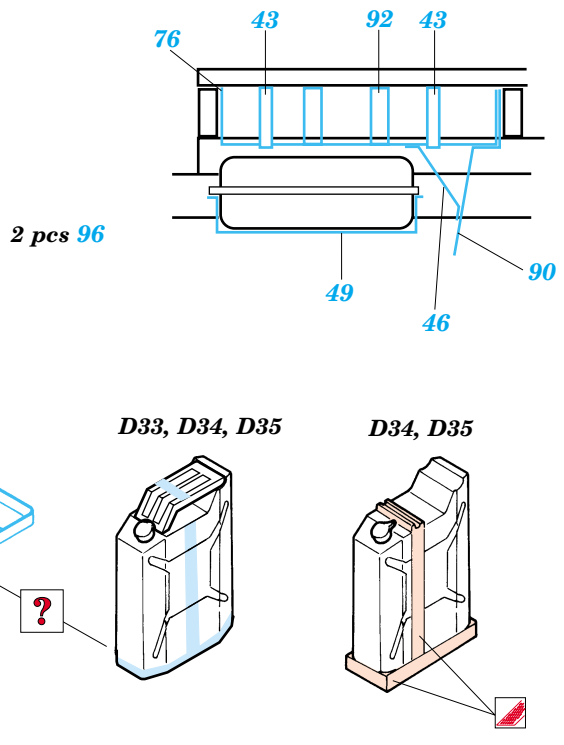

C24

2, 11, 36, 51

? Open

Fill

Step 1

C25

9

wire
Ø = 0,5mm
l = 10mm

36

C23

97

D7, D8, D11, D12

49

D10, D25, D26

H10, H14, H15

69

2 pcs wire
 Ø = 0,4mm
 l = 3mm

Canvas roof

References :
 WWP Present Detail Line No.9 - ZIL 157 in detail
 Ground Power 1/2004