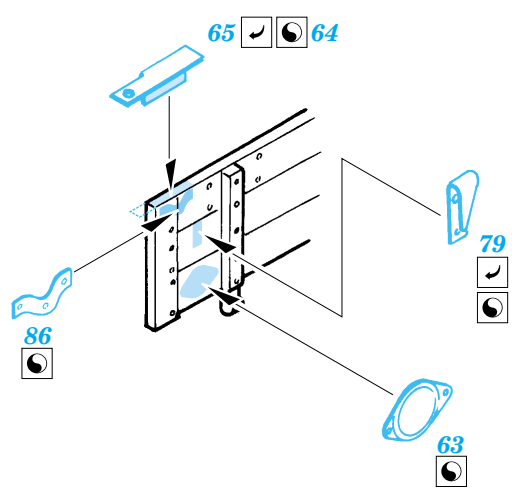

36

C23

97

D7, D8, D11, D12

49

D10, D25, D26

H10, H14, H15

69

2 pcs wire
 Ø = 0,4mm
 l = 3mm

Canvas roof

References :
 WWP Present Detail Line No.9 - ZIL 157 in detail
 Ground Power 1/2004