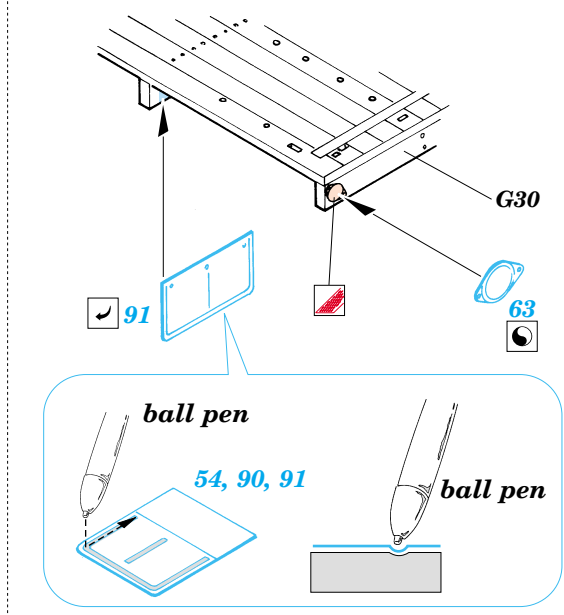

2 pcs wire
 Ø = 0,4mm
 l = 3mm

Canvas roof

References :
 WWP Present Detail Line No.9 - ZIL 157 in detail
 Ground Power 1/2004