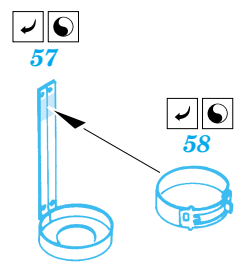

C24

2, 11, 36, 51

? Open

Fill

Step 1

C25

9

wire
Ø = 0,5mm
l = 10mm

36

C23

97

D7, D8, D11, D12

49

D10, D25, D26

H10, H14, H15

69

2 pcs wire
 Ø = 0,4mm
 l = 3mm

Canvas roof

References :
 WWP Present Detail Line No.9 - ZIL 157 in detail
 Ground Power 1/2004