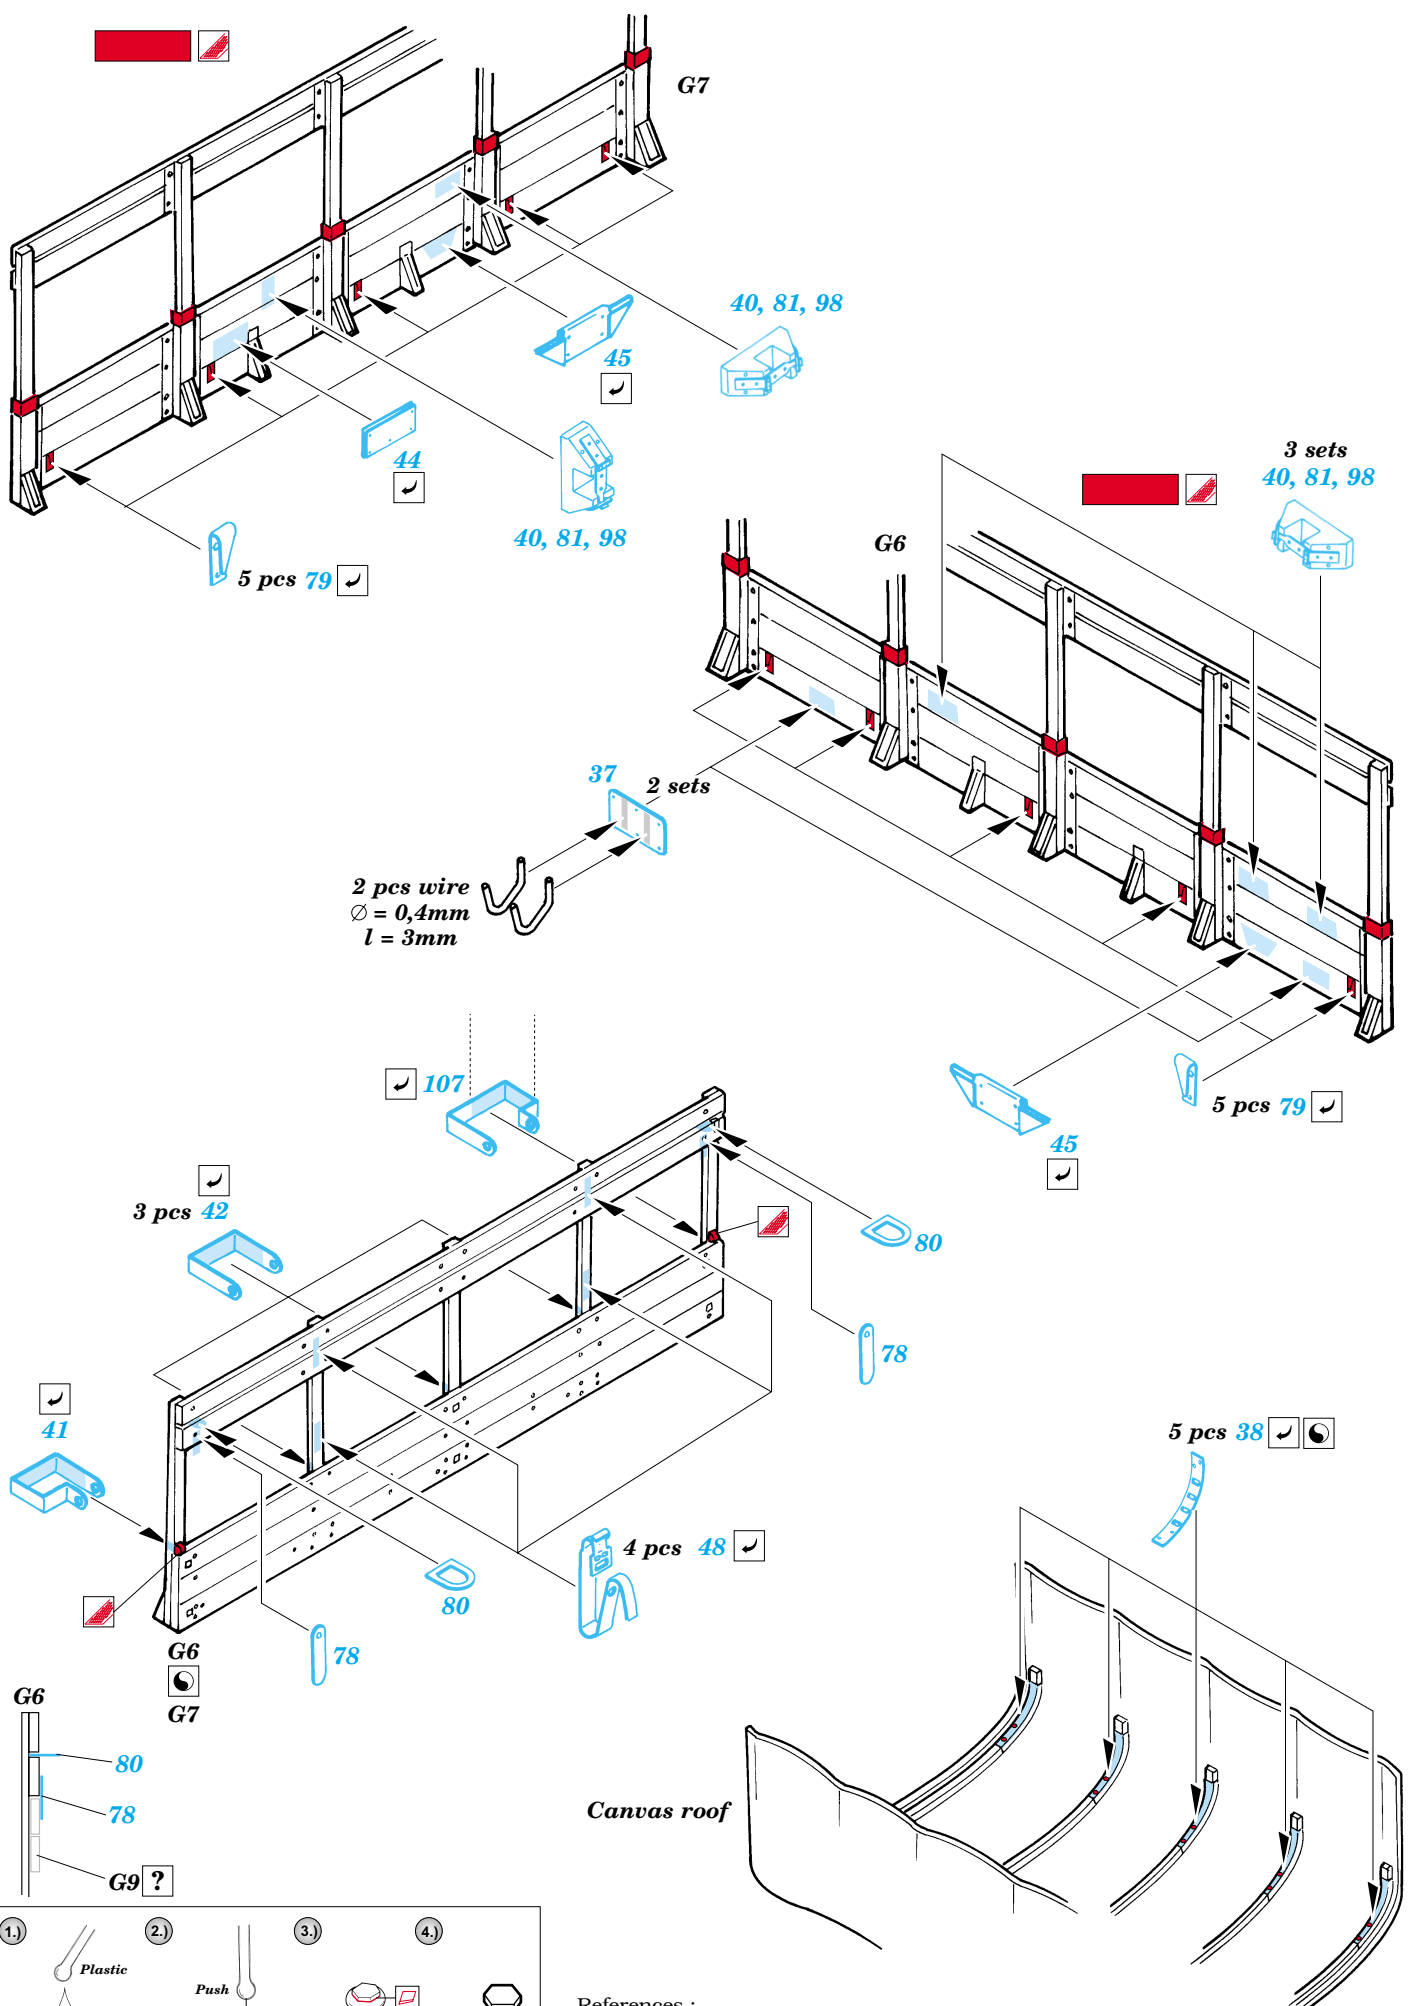

C24

2, 11, 36, 51

? Open

Fill

Step 1

C25

9

wire
Ø = 0,5mm
l = 10mm

2 pcs wire
 Ø = 0,4mm
 l = 3mm

Canvas roof

References :
 WWP Present Detail Line No.9 - ZIL 157 in detail
 Ground Power 1/2004