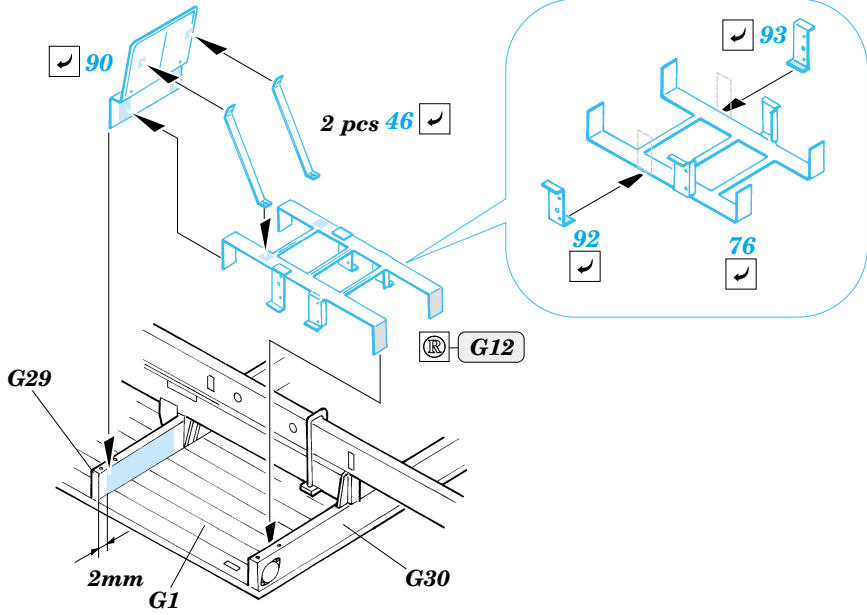

36

C23

97

D7, D8, D11, D12

49

D10, D25, D26

H10, H14, H15

69

2 pcs wire
 Ø = 0,4mm
 l = 3mm

Canvas roof

References :
 WWP Present Detail Line No.9 - ZIL 157 in detail
 Ground Power 1/2004