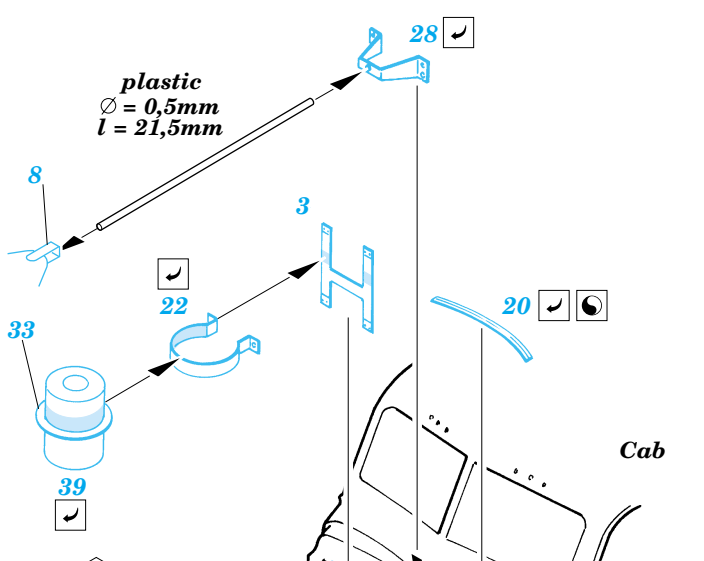

Film

Print

35 670 ZiL 157
-6x6 Military truck

35 670
ZiL 157 6x6 Military
truck

- ORIGINAL KIT PARTS
PŮVODNÍ DÍLY STAVEBNICE
- PHOTO-ETCHED PARTS
LEPTANÉ DÍLY
- PARTS TO BE REMOVED
DÍLY K ODSTRANĚNÍ
- FILL
TMELIT

C24

2, 11, 36, 51

? Open

Fill

Step 1

C25

9

wire
Ø = 0,5mm
l = 10mm

2 pcs wire
 Ø = 0,4mm
 l = 3mm

Canvas roof

References :
 WWP Present Detail Line No.9 - ZIL 157 in detail
 Ground Power 1/2004