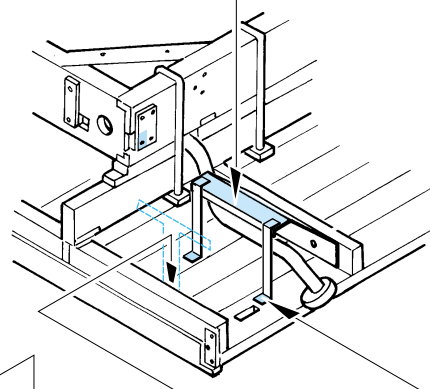

2 pcs wire
 Ø = 0,4mm
 l = 3mm

Canvas roof

References :
 WWP Present Detail Line No.9 - ZIL 157 in detail
 Ground Power 1/2004