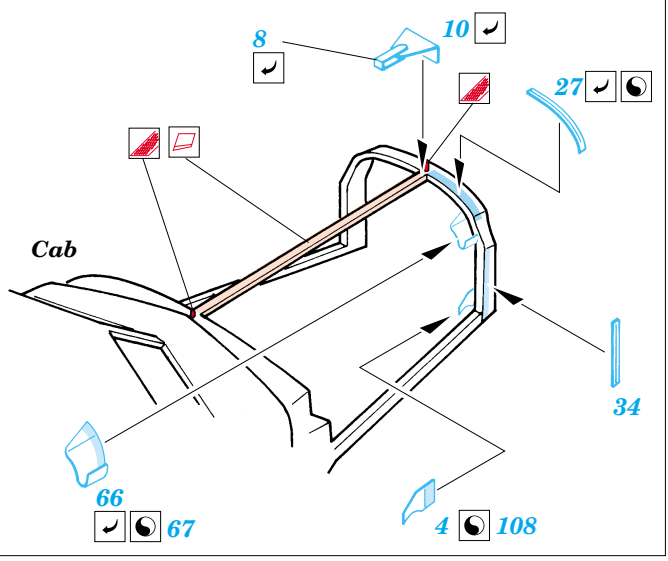

Film

Print

35 670 ZiL 157
-6x6 Military truck

35 670
ZiL 157 6x6 Military
truck

- ORIGINAL KIT PARTS
PŮVODNÍ DÍLY STAVEBNICE
- PHOTO-ETCHED PARTS
LEPTANÉ DÍLY
- PARTS TO BE REMOVED
DÍLY K ODSTRANĚNÍ
- FILL
TMELIT

C24

2, 11, 36, 51

? Open

Fill

Step 1

C25

9

wire
Ø = 0,5mm
l = 10mm

2 pcs wire
 Ø = 0,4mm
 l = 3mm

Canvas roof

References :
 WWP Present Detail Line No.9 - ZIL 157 in detail
 Ground Power 1/2004