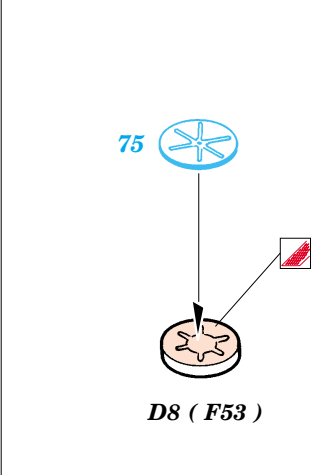

Film

Print

35 670 ZiL 157
-6x6 Military truck

35 670
ZiL 157 6x6 Military
truck

- ORIGINAL KIT PARTS
PŮVODNÍ DÍLY STAVEBNICE
- PHOTO-ETCHED PARTS
LEPTANÉ DÍLY
- PARTS TO BE REMOVED
DÍLY K ODSTRANĚNÍ
- FILL
TMELIT

C24

2, 11, 36, 51

? Open

Fill

Step 1

C25

9

wire
Ø = 0,5mm
l = 10mm

2 pcs wire
 Ø = 0,4mm
 l = 3mm

Canvas roof

References :
 WWP Present Detail Line No.9 - ZIL 157 in detail
 Ground Power 1/2004