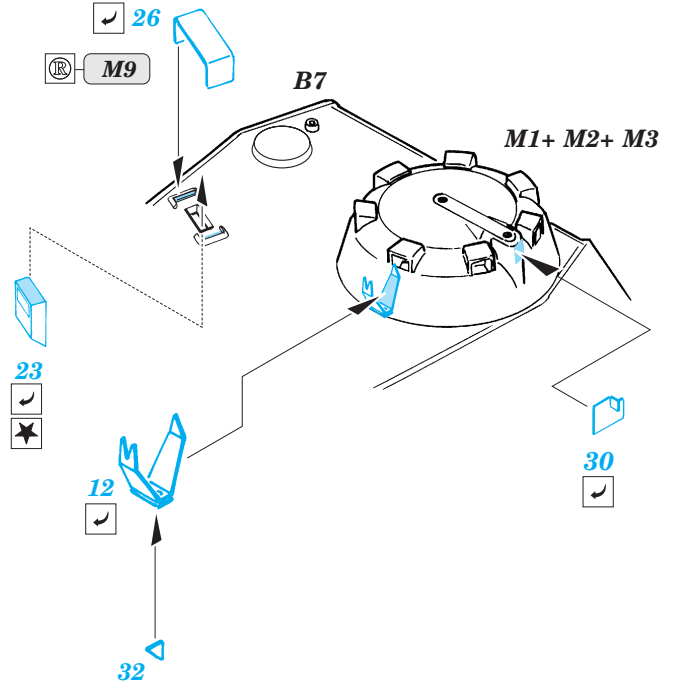

22

22

22

55

F20

eduard
Express Mask
XT 002

	A	A	B	B
11mm				
10mm				
9mm				
8mm				
7mm				
6mm				
XT 002				

REFERENCES:
-Achtung Panzer- Panther
-AJ Press- Panther # 1- 4