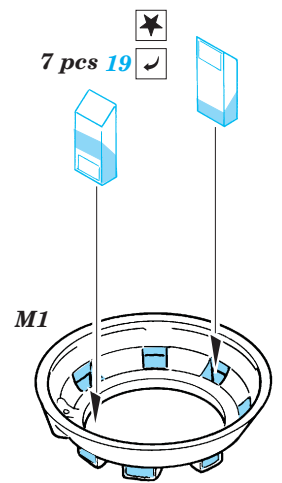

22

22

22

55

F20

eduard
Express Mask
XT 002

	A	A	B	B
11mm				
10mm				
9mm				
8mm				
7mm				
6mm				
XT 002				

REFERENCES:
-Achtung Panzer- Panther
-AJ Press- Panther # 1- 4