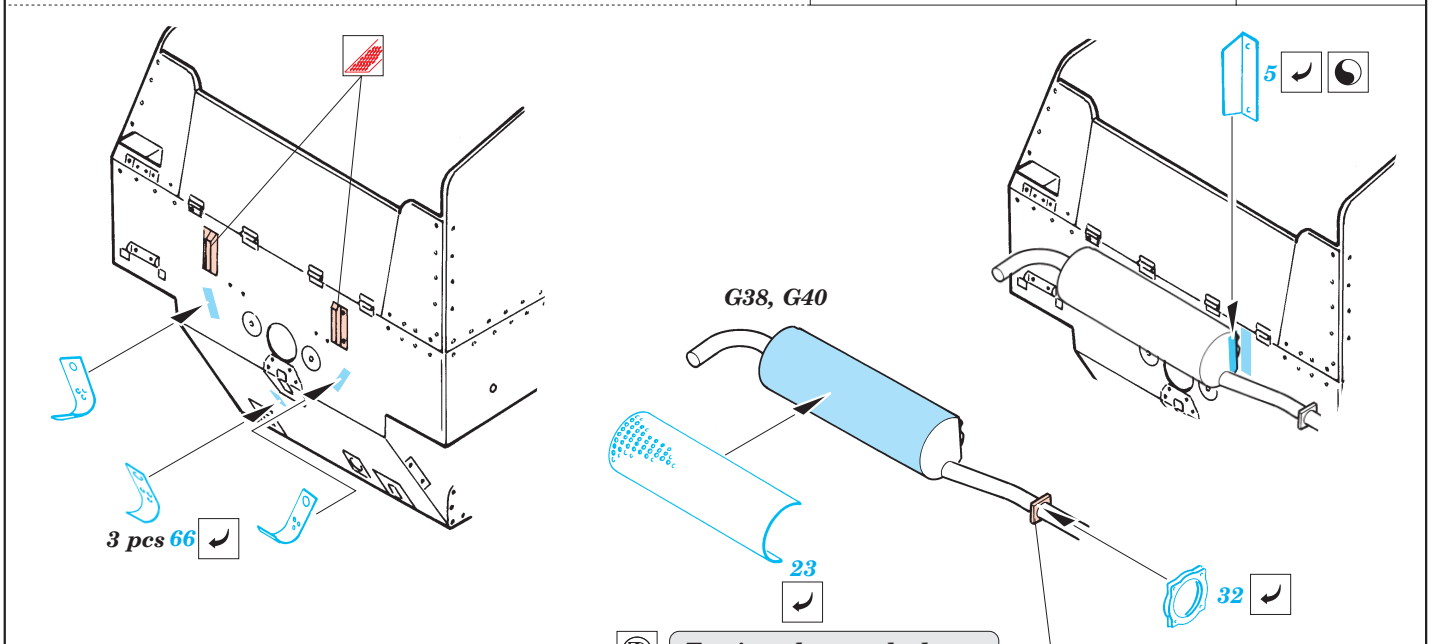

REFERENCES: MBI Publications : Marder III & Grille Militaria No.73 : Marder III Panzers at Saumur No.3

Tamiya photo-etched part